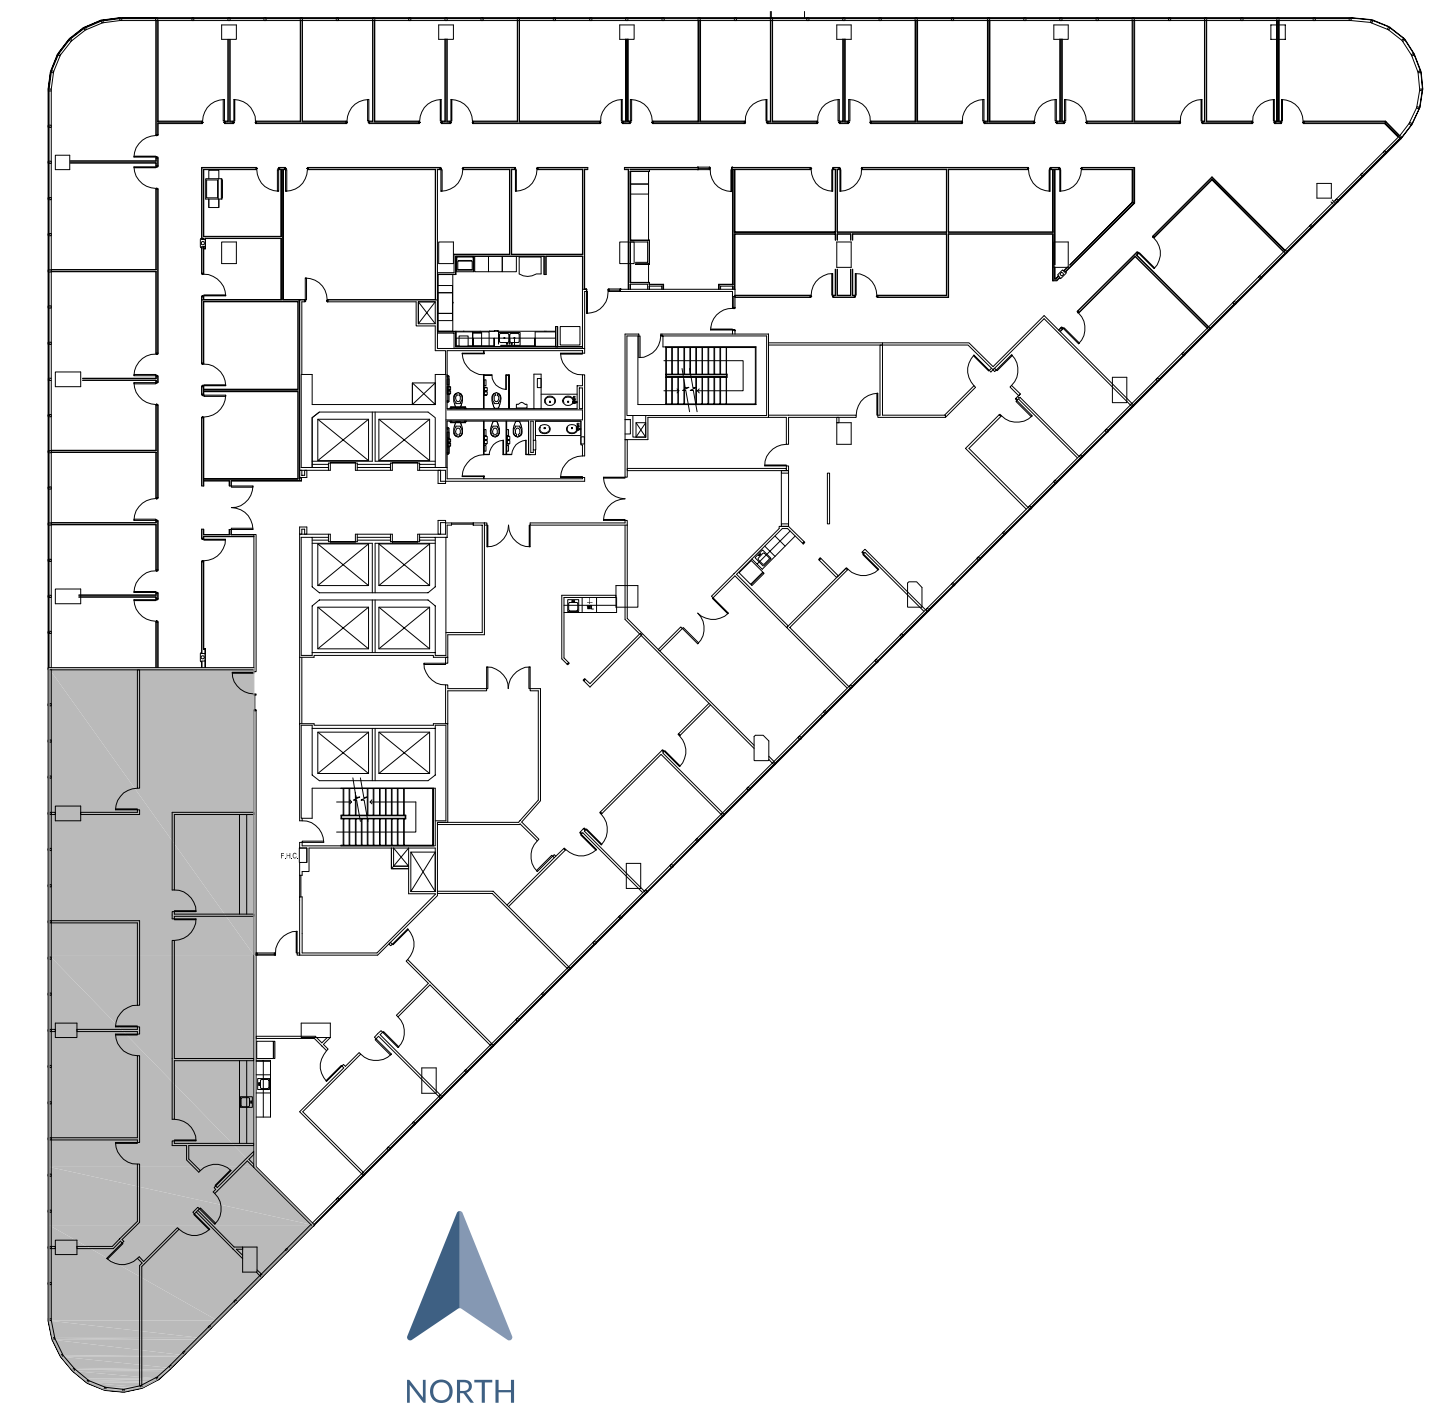

# POST OAK CENTRAL - Building 3

Workstations	3
Private office	7
Conference	1

SUITE 270 3,578 RSF