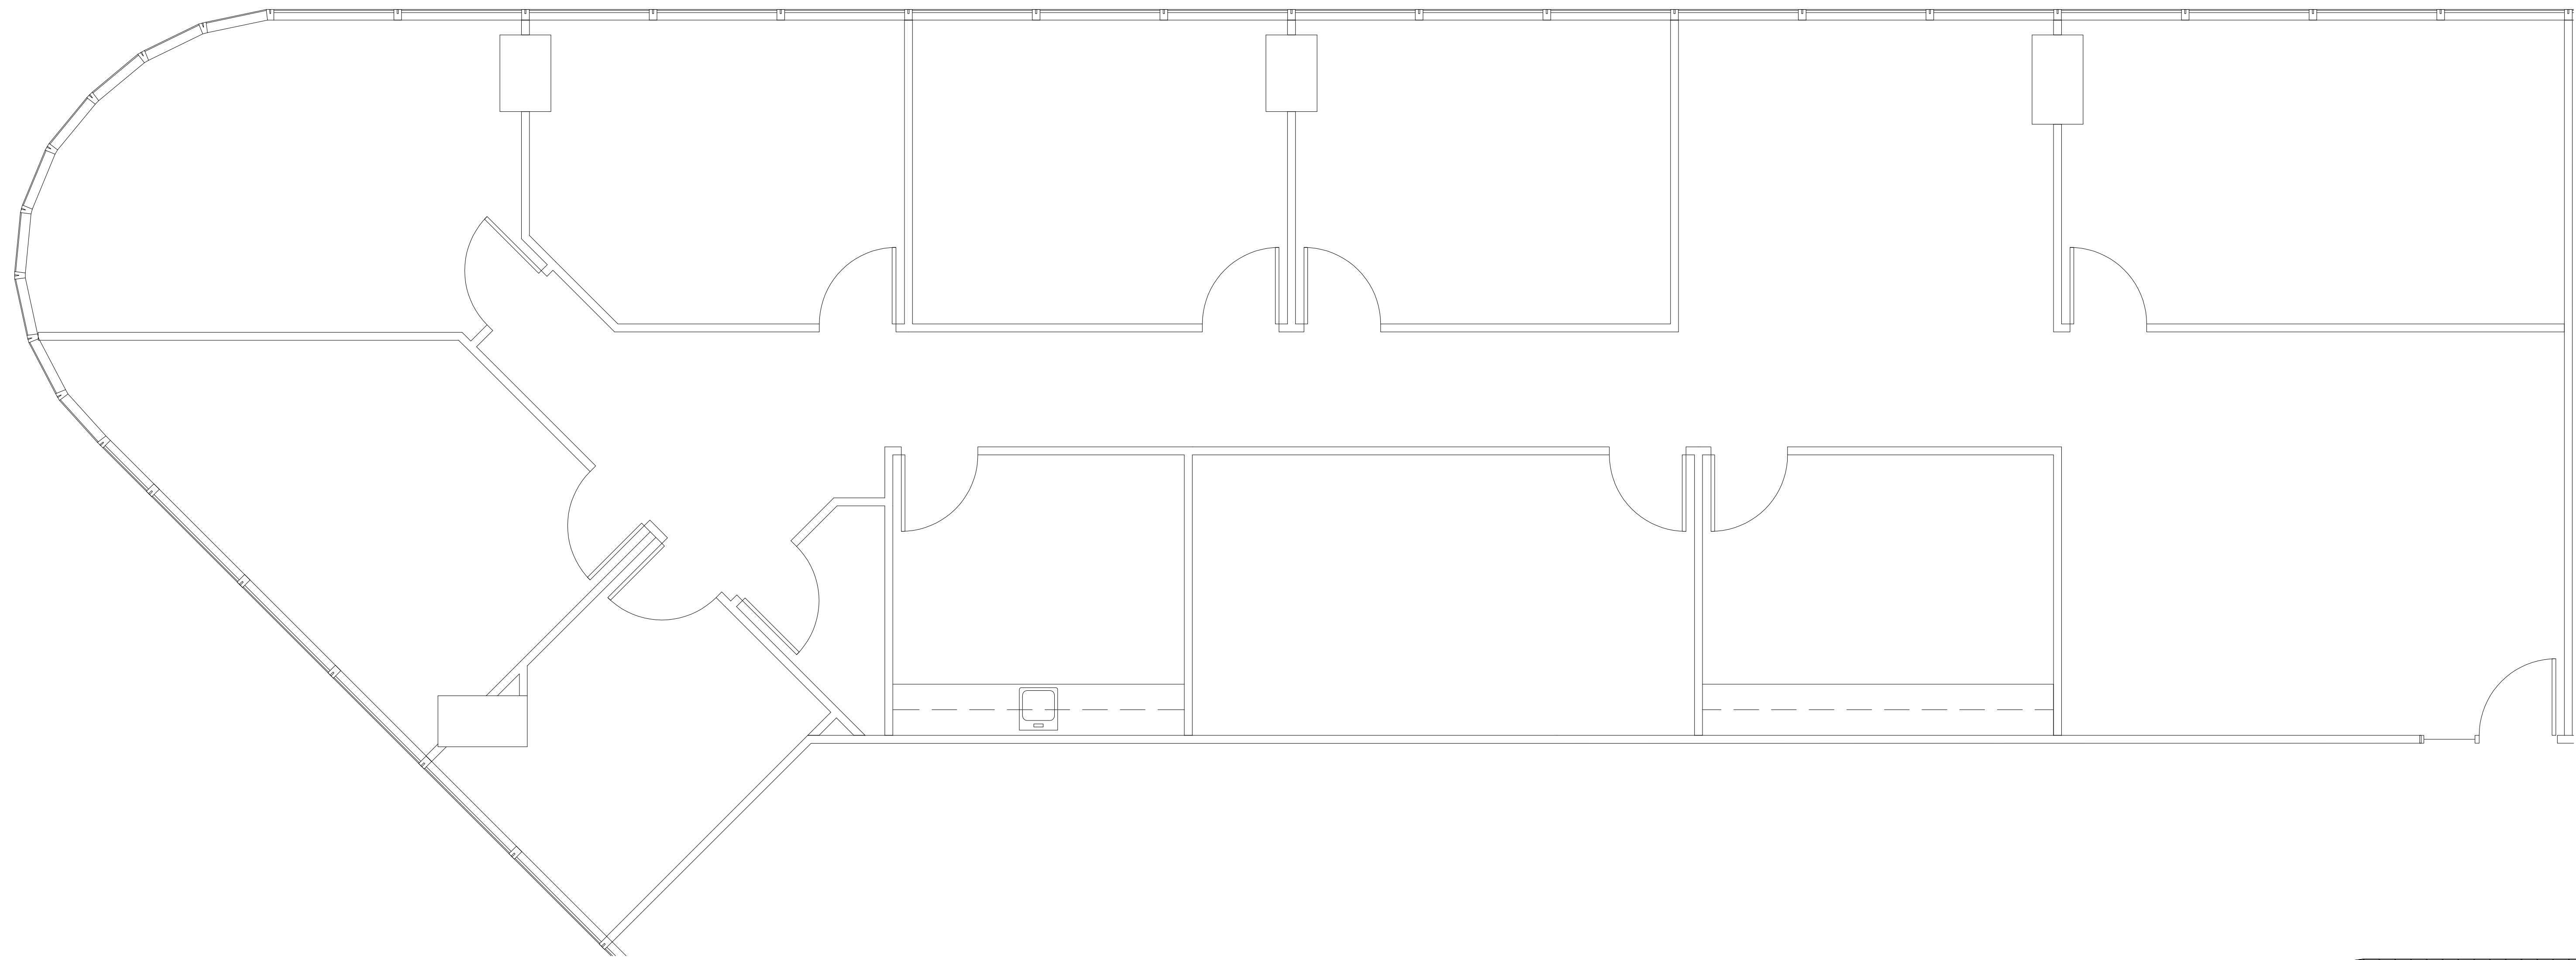

# POST OAK CENTRAL - Building 3

Workstations	3
Private office	7
Conference	1

SUITE 270 3,578 RSF