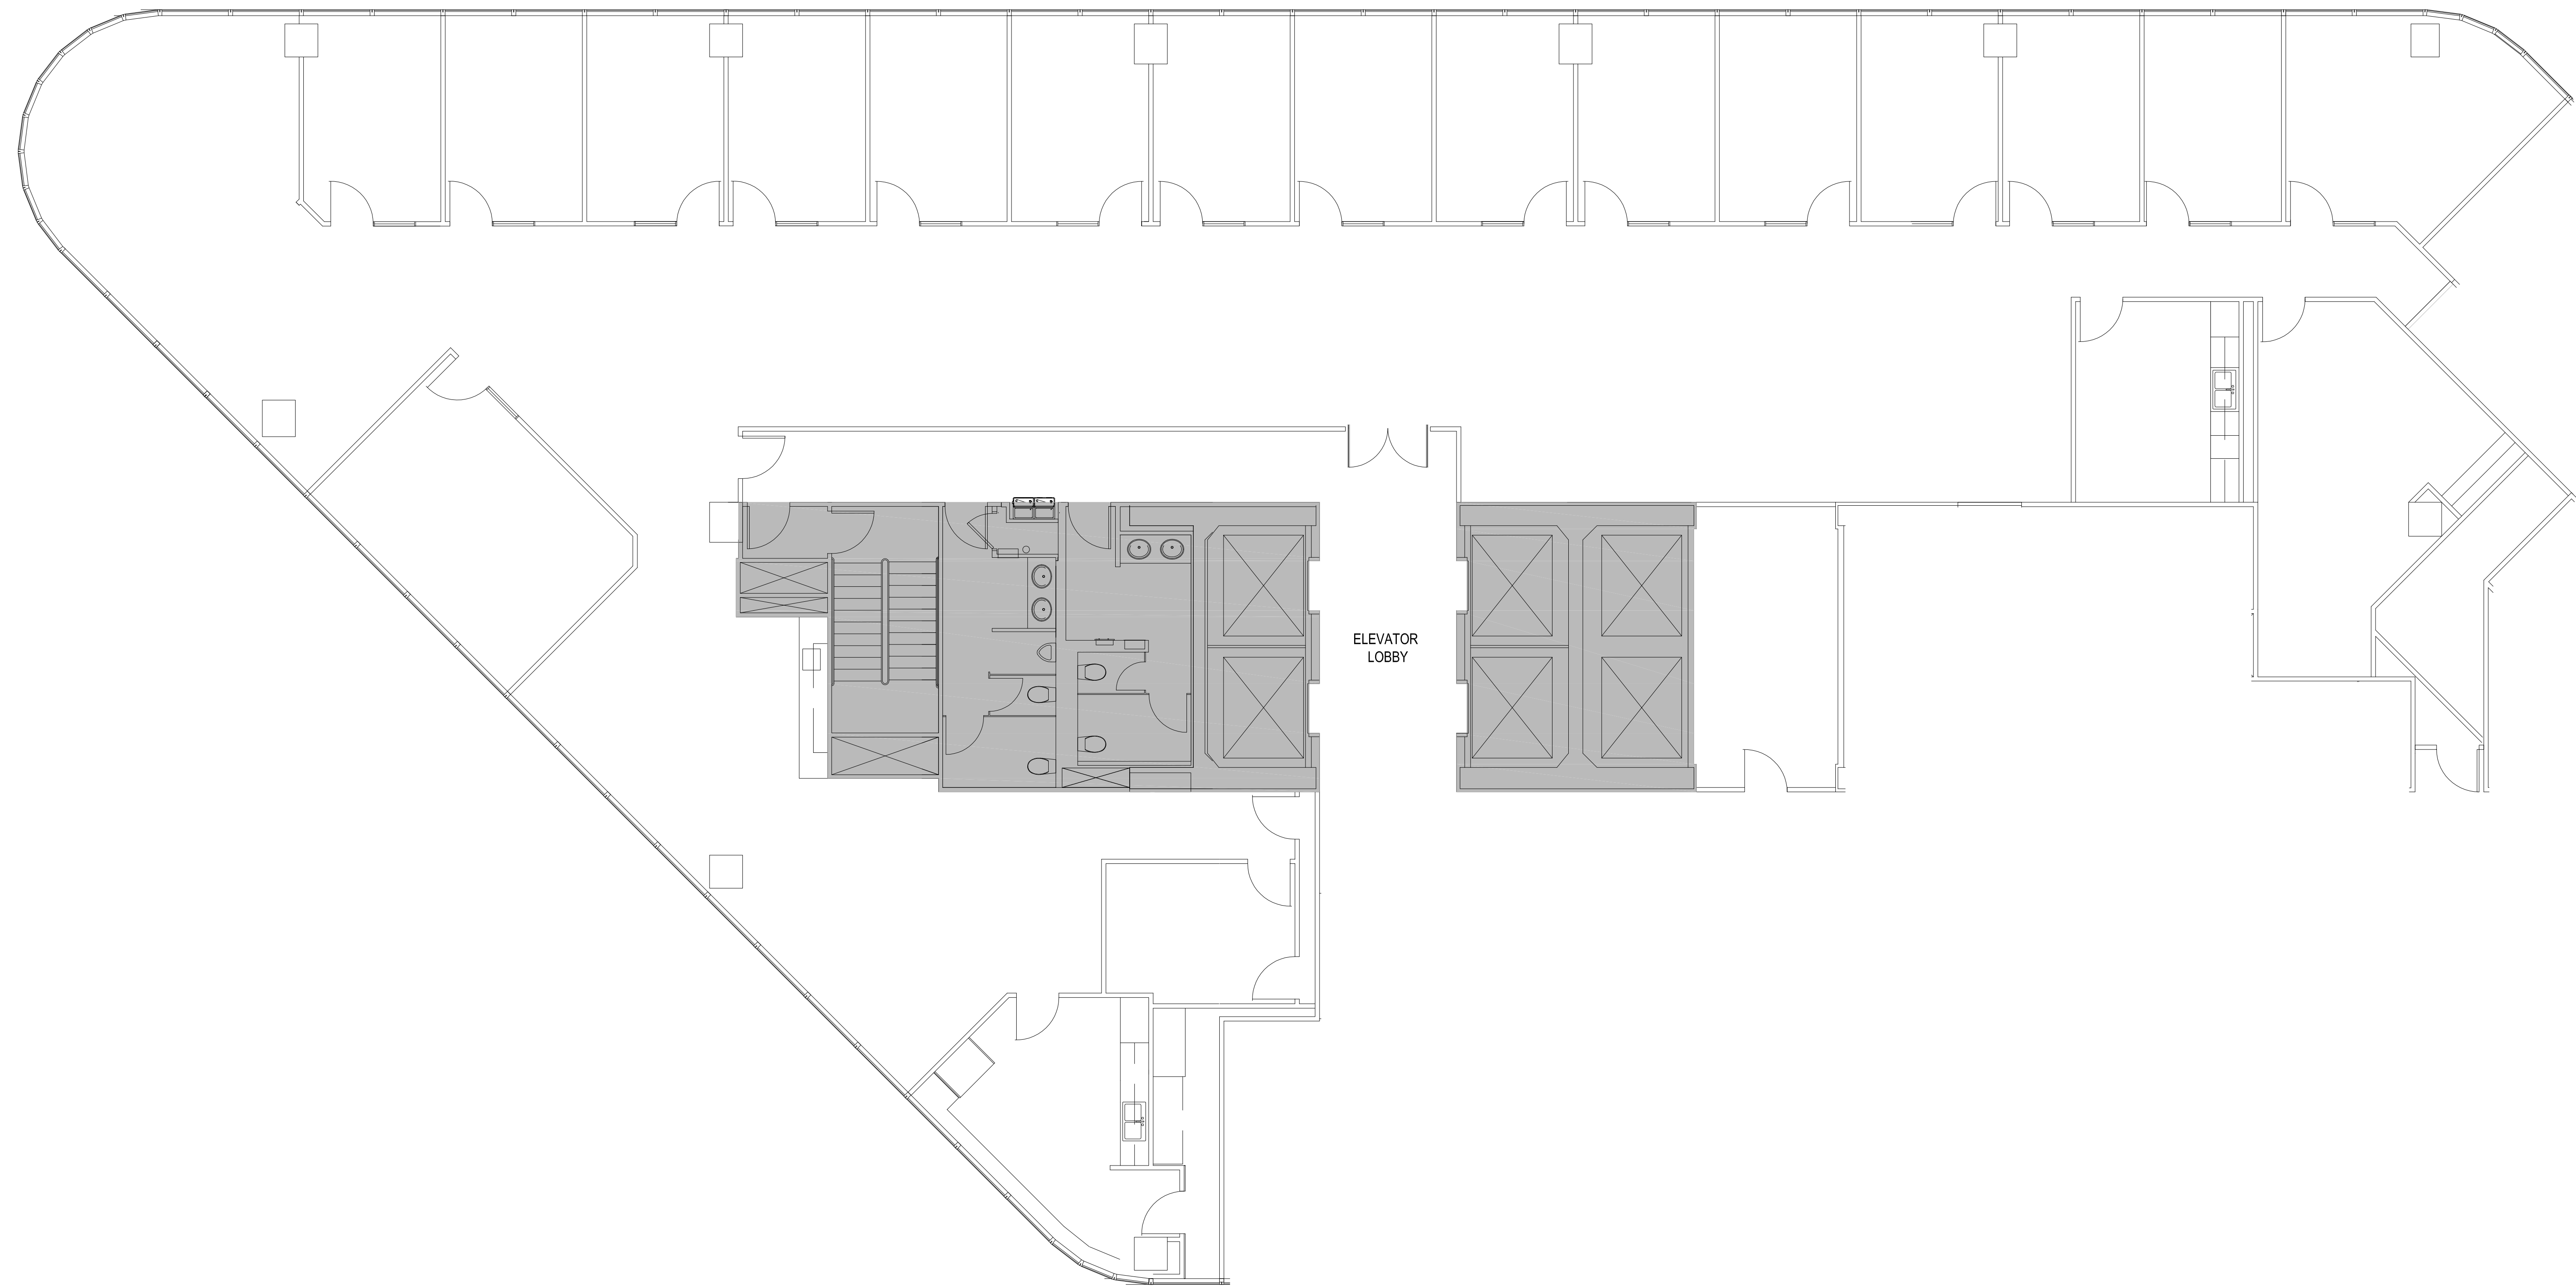

POST OAK CENTRAL - Building 2

Workstations	10
Private office	15
Conference	2

SUITE 1250 8,586 RSF