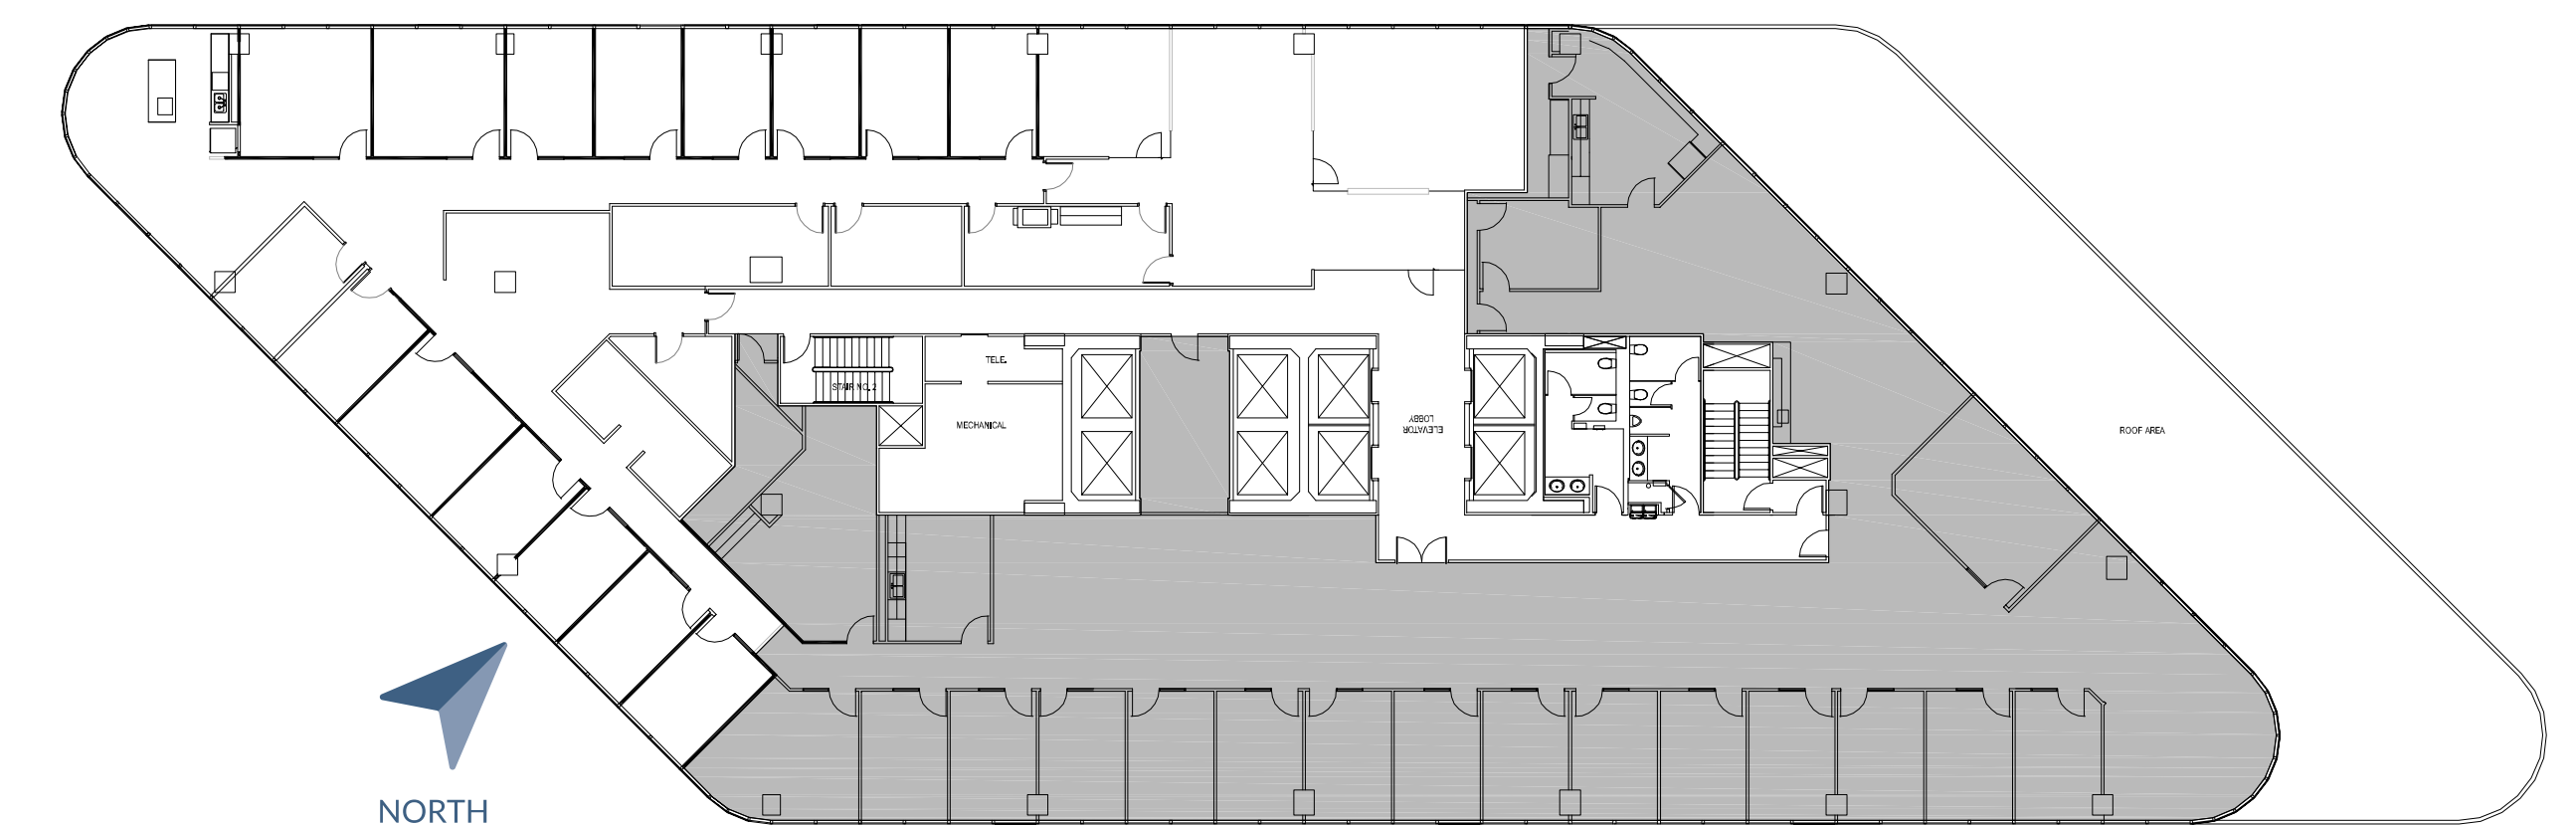

POST OAK CENTRAL - Building 2

Workstations	10
Private office	15
Conference	2

SUITE 1250 8,586 RSF