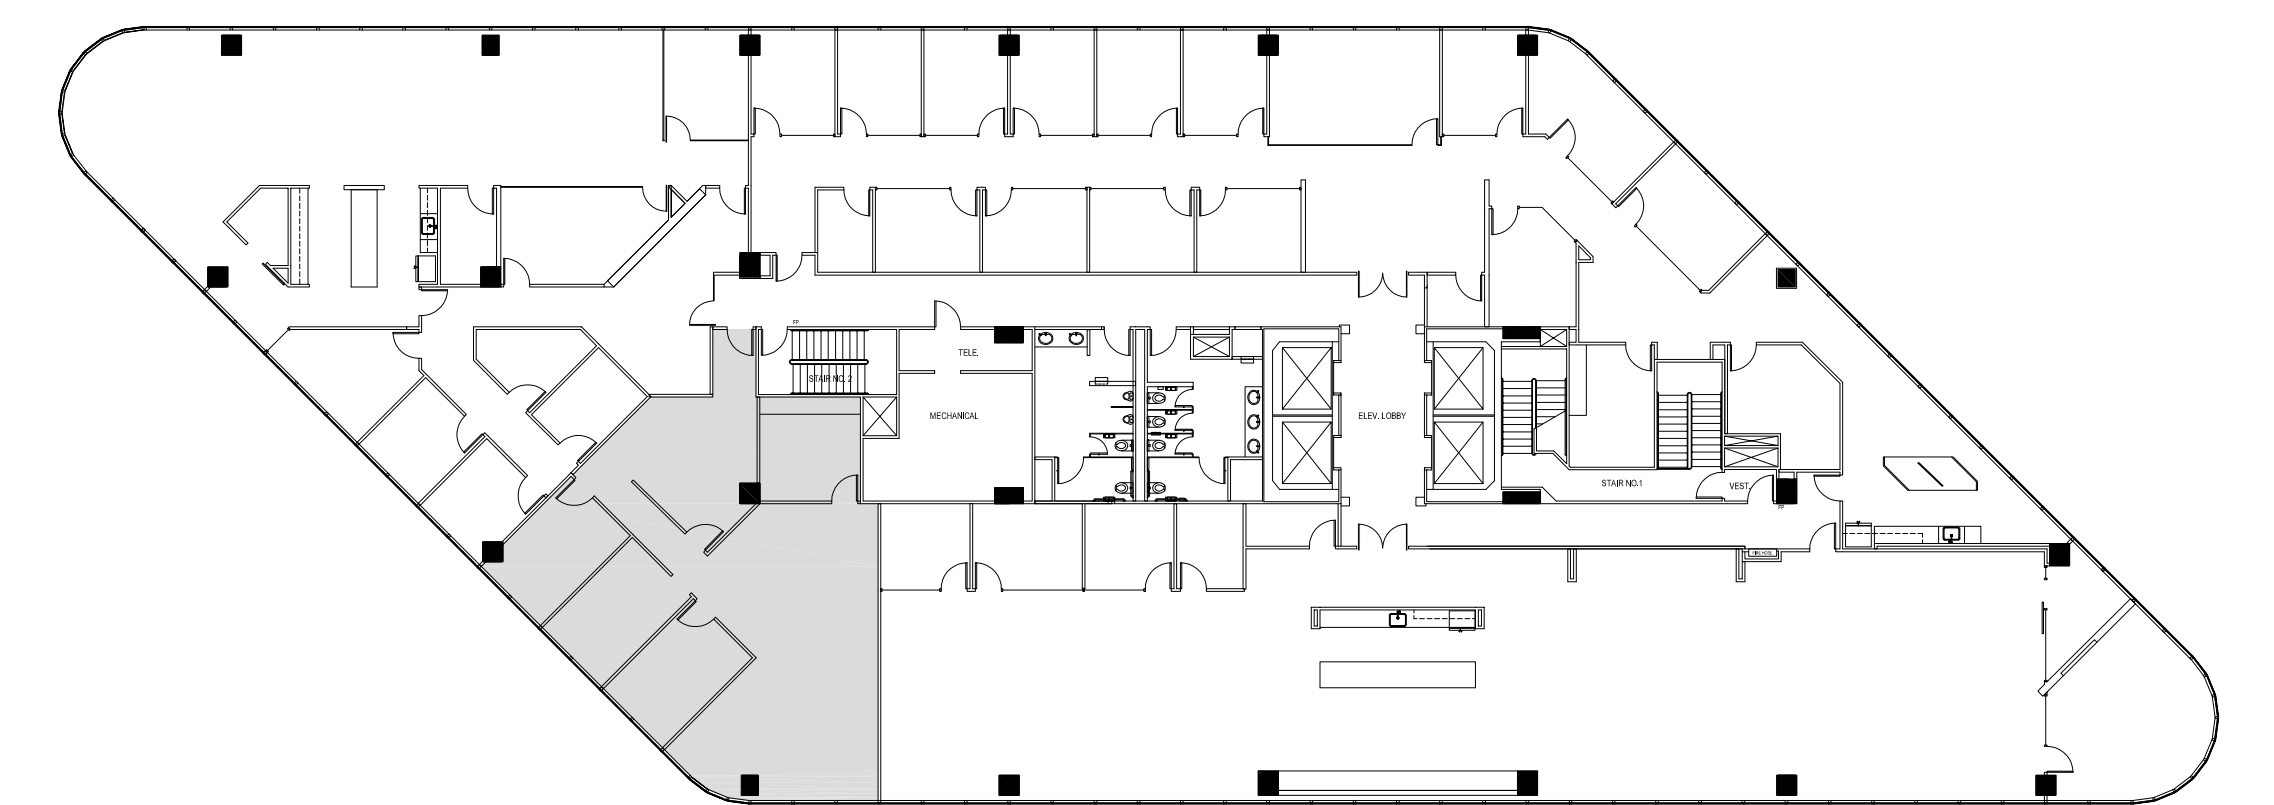

POST OAK CENTRAL - Building 2

SUITE 1460 1,908 RSF