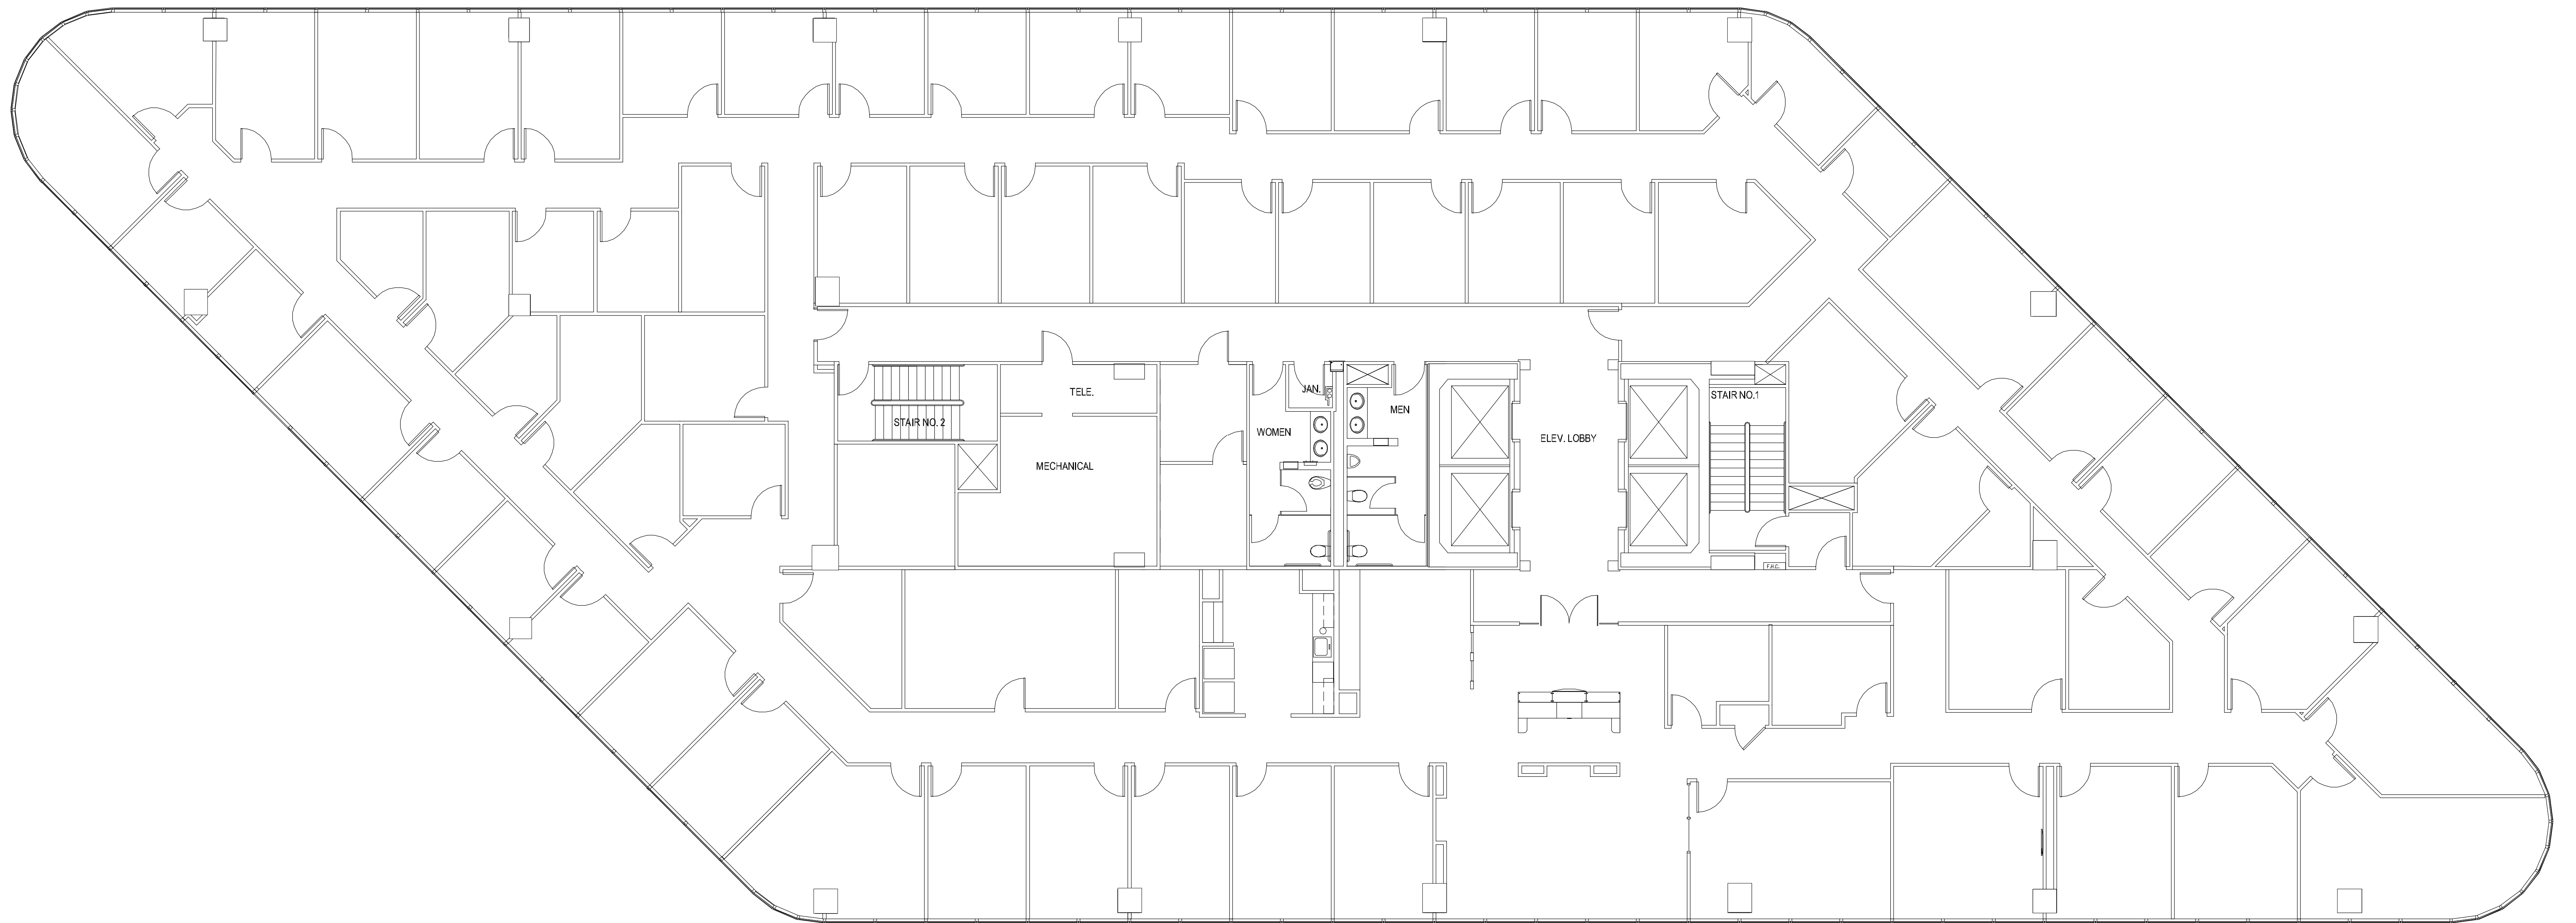

# POST OAK CENTRAL - Building 2

SUITE 1500 16,131 RSF