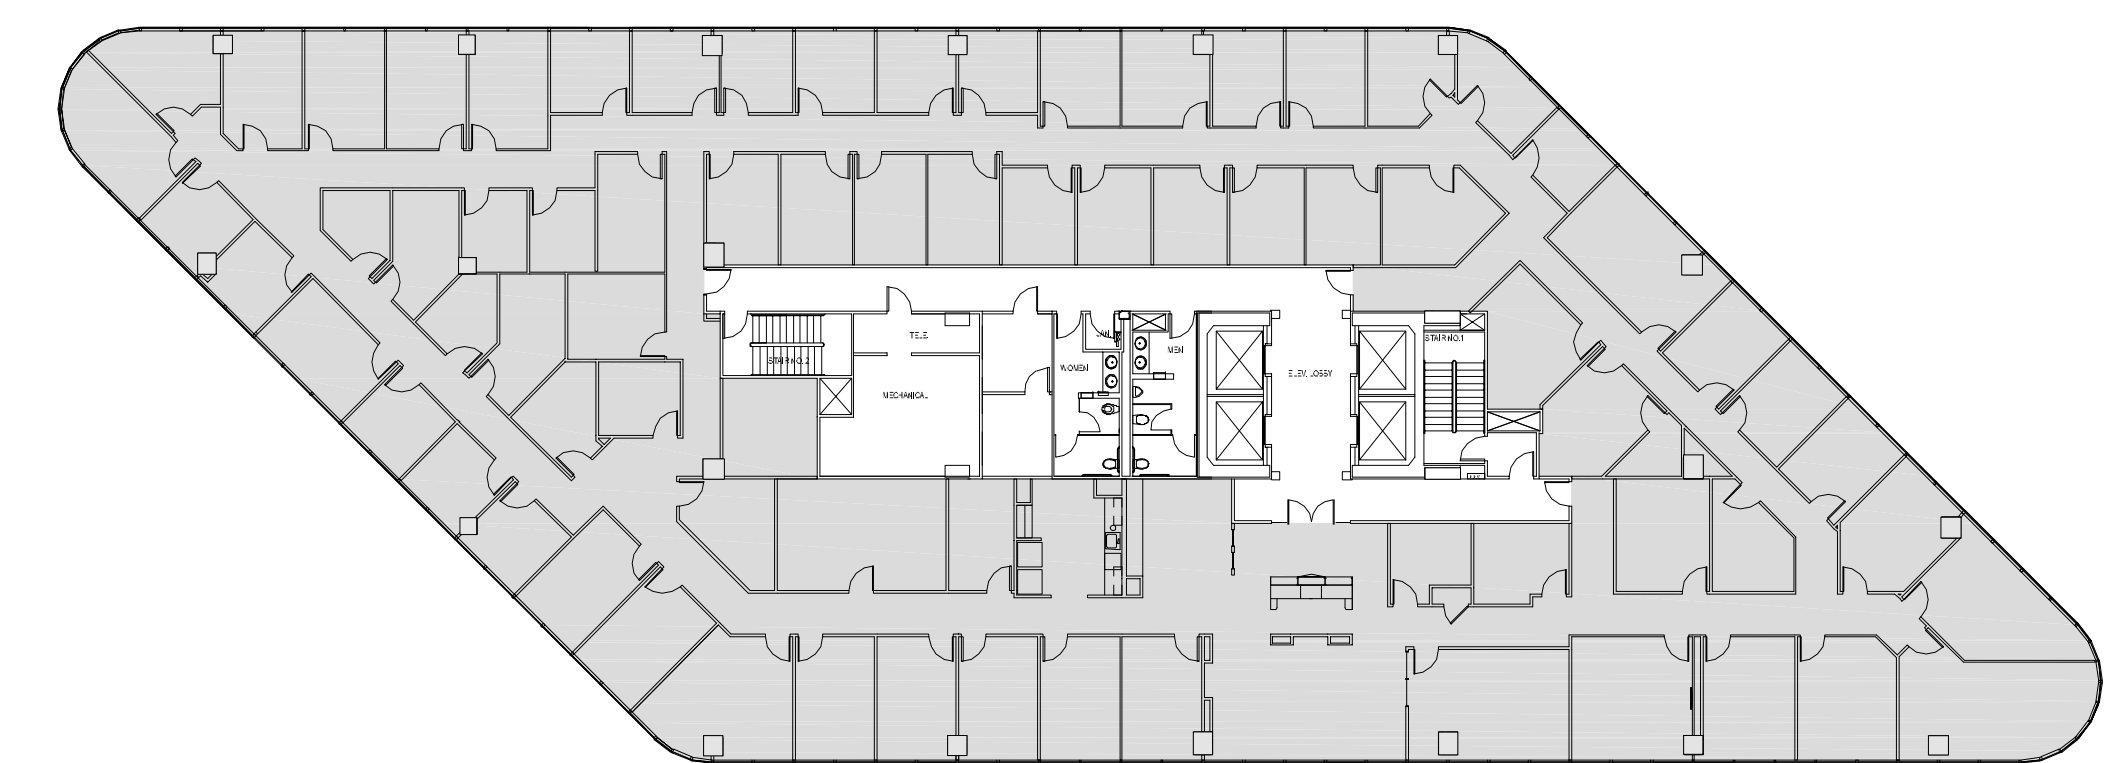

# POST OAK CENTRAL - Building 2

SUITE 1500 16,131 RSF