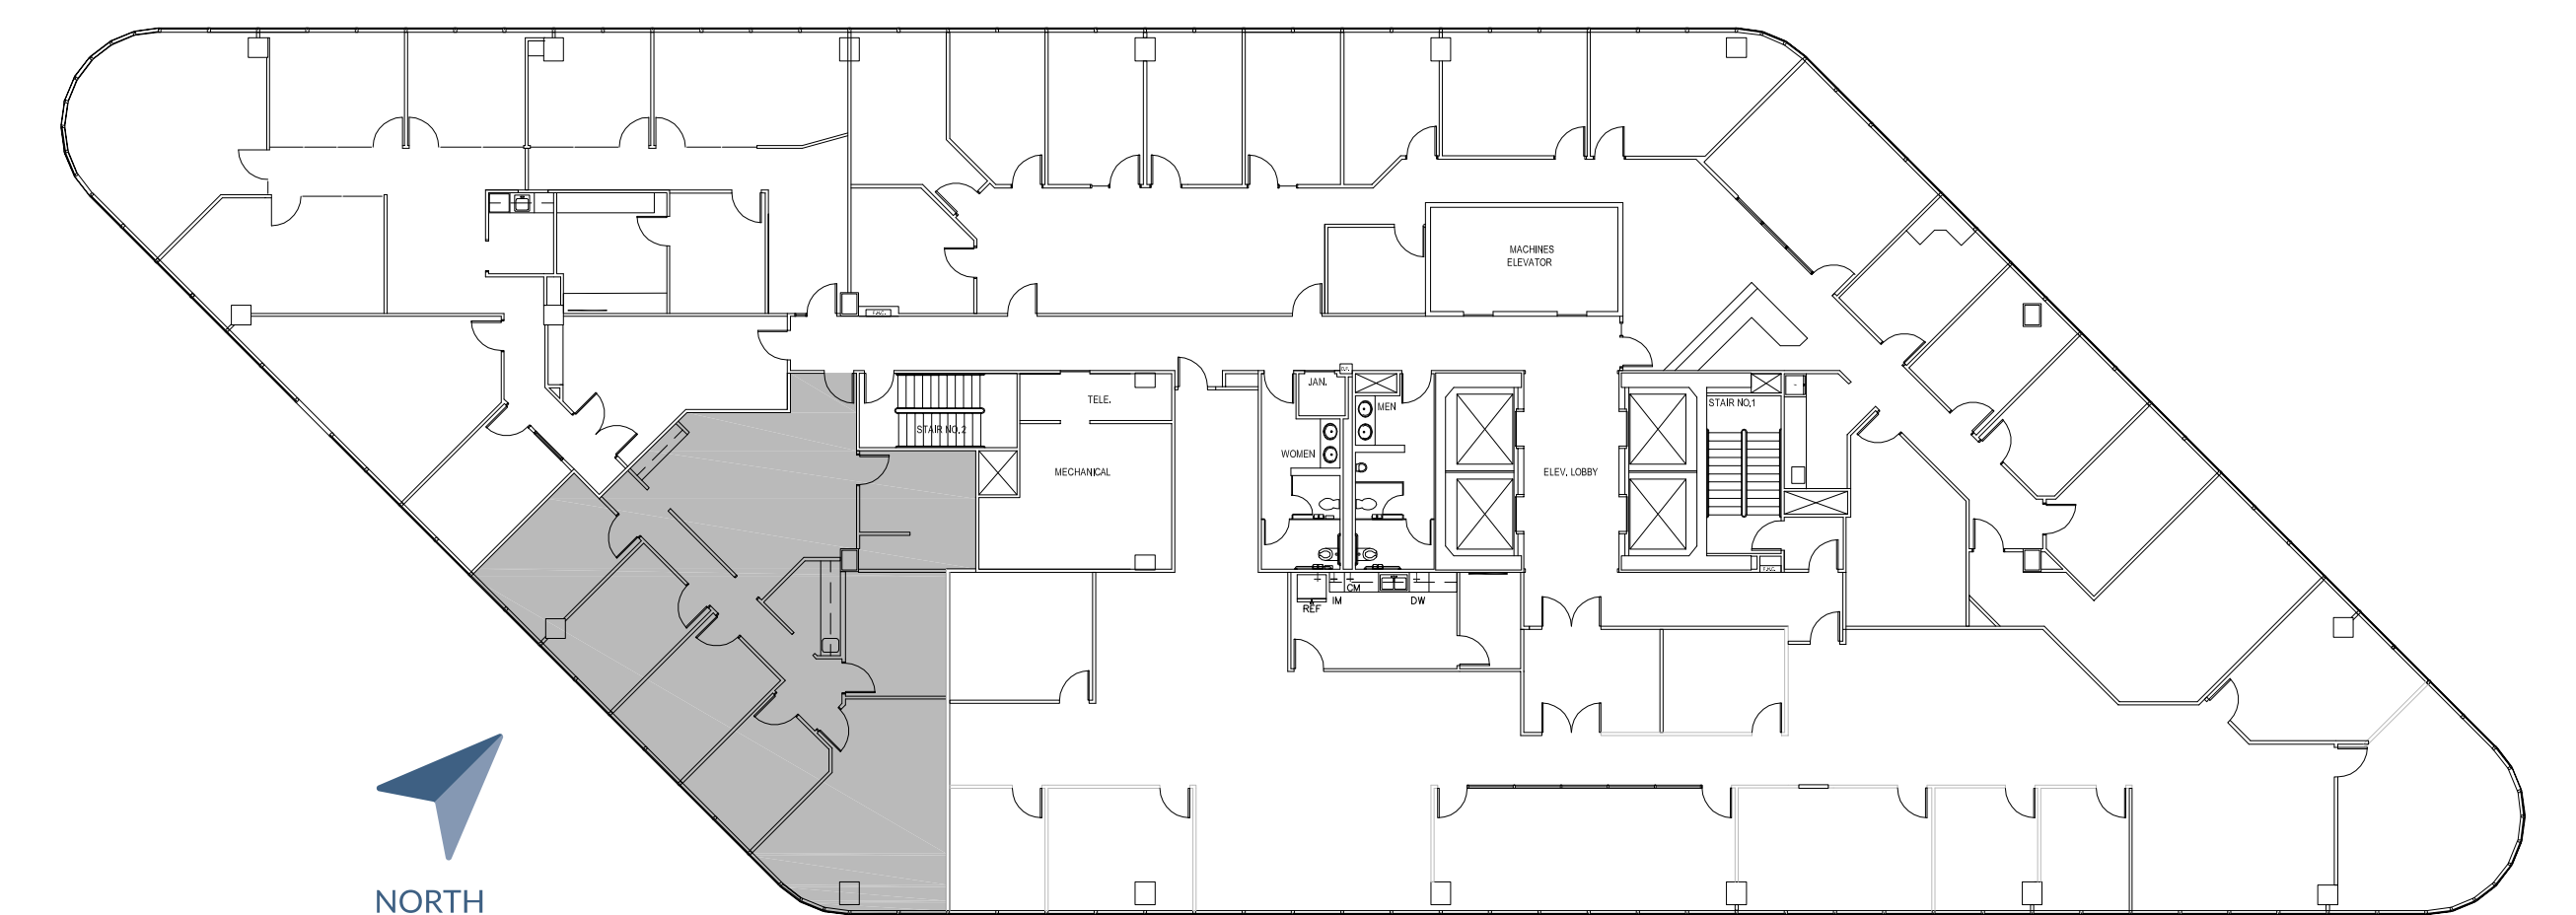

POST OAK CENTRAL - Building 2

Workstations	2
Private office	5
Conference	1

SUITE 2030 1,976 RSF