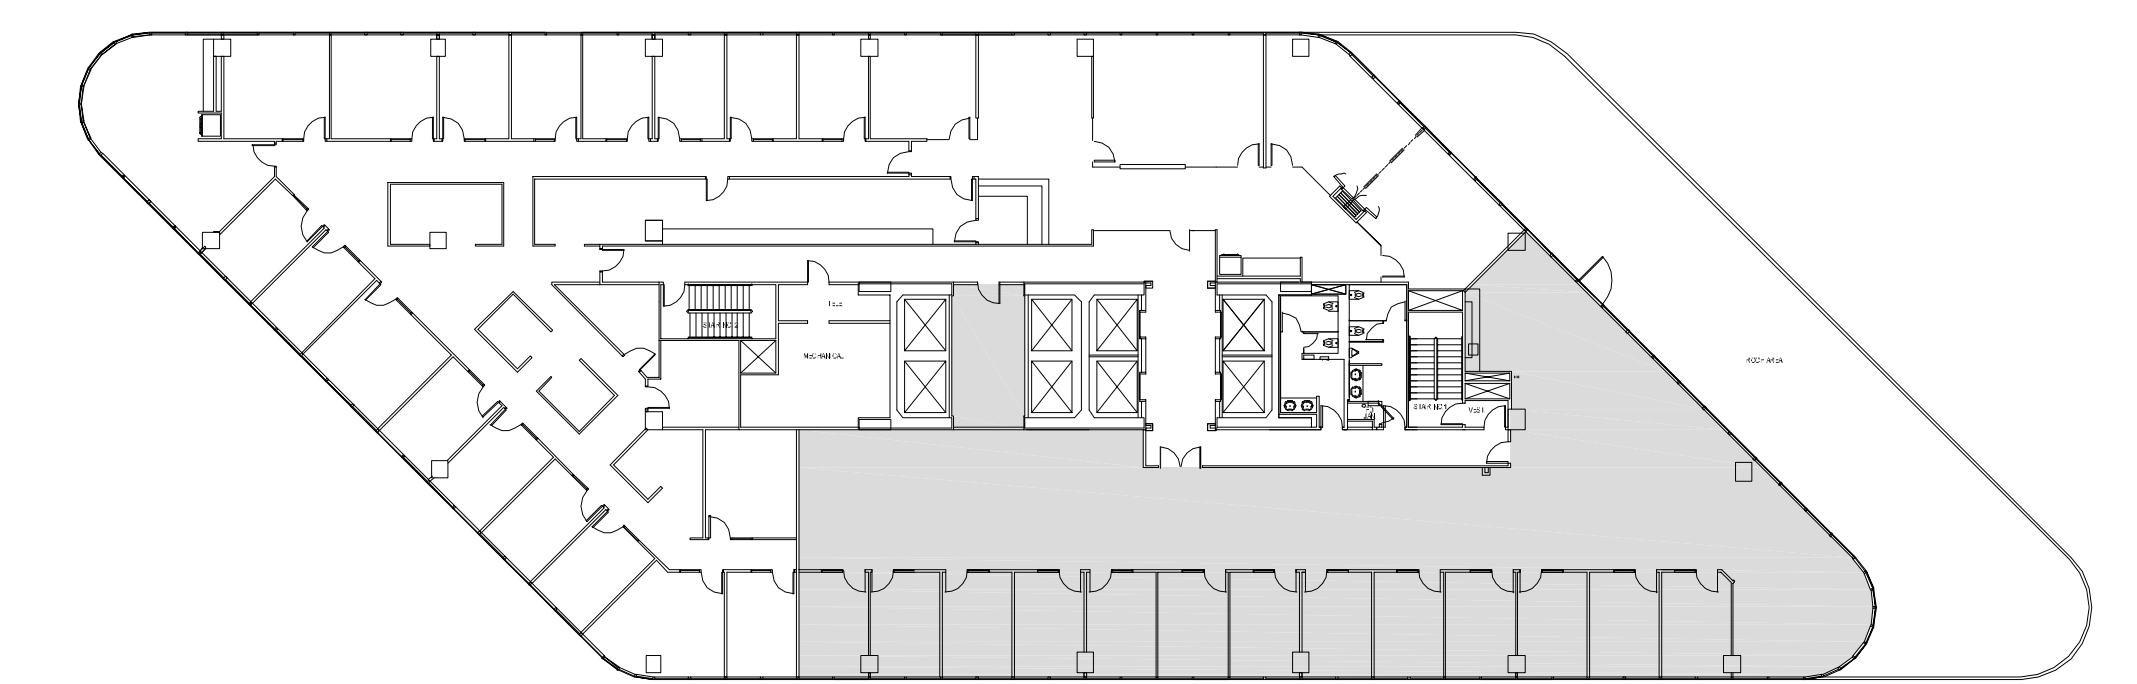

POST OAK CENTRAL - Building 2

SUITE 1250 6,220 RSF