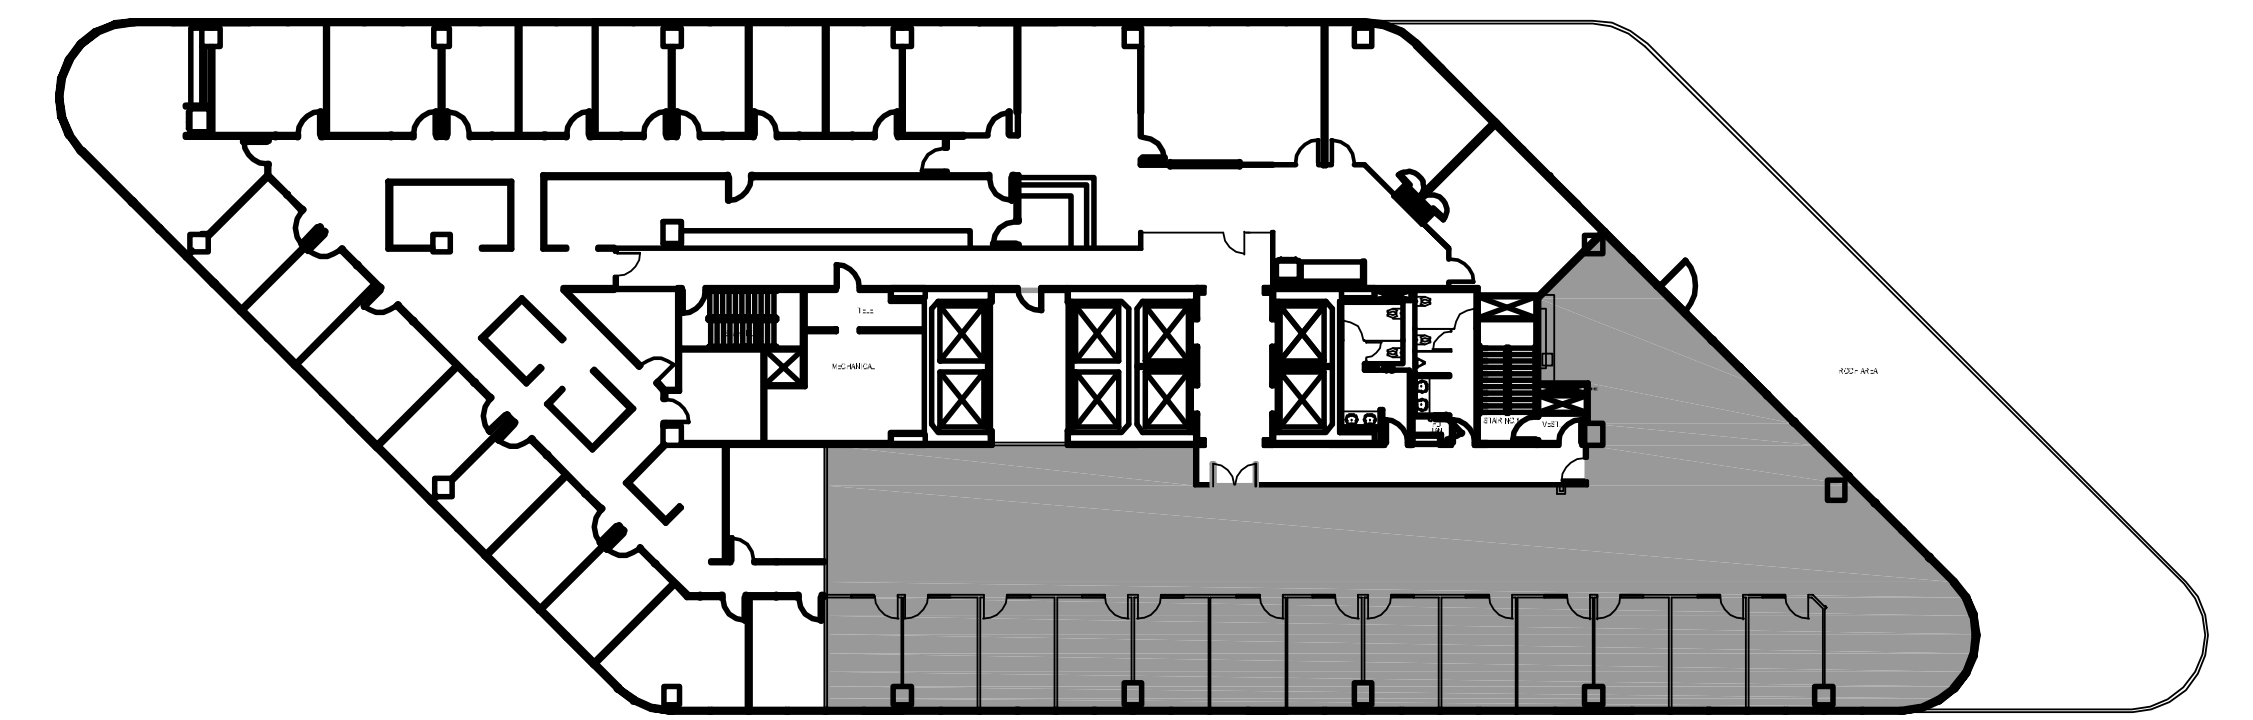

POST OAK CENTRAL - Building 2

SUITE 1250 6,220 RSF