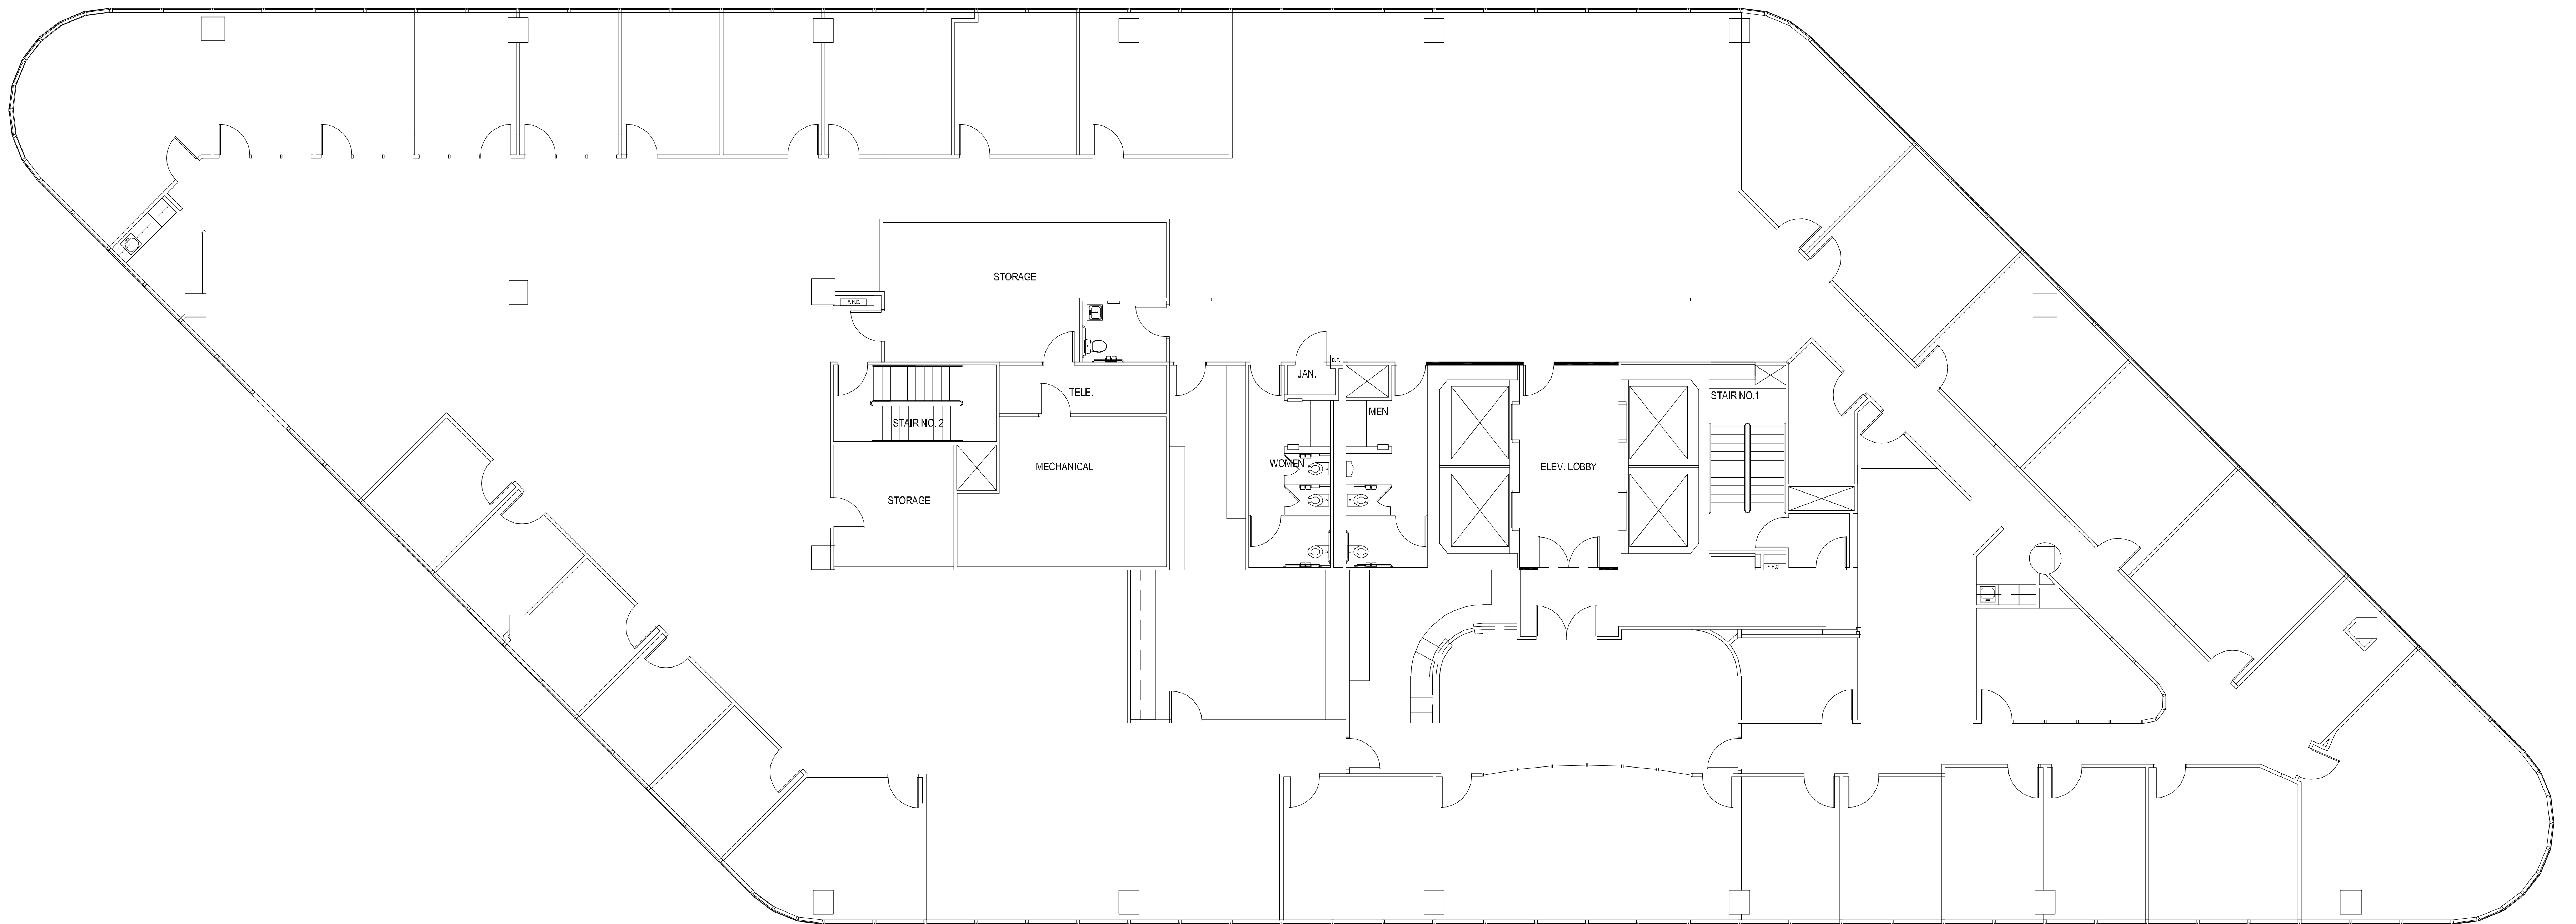

POST OAK CENTRAL - Building 2

SUITE 1900 16,321 RSF