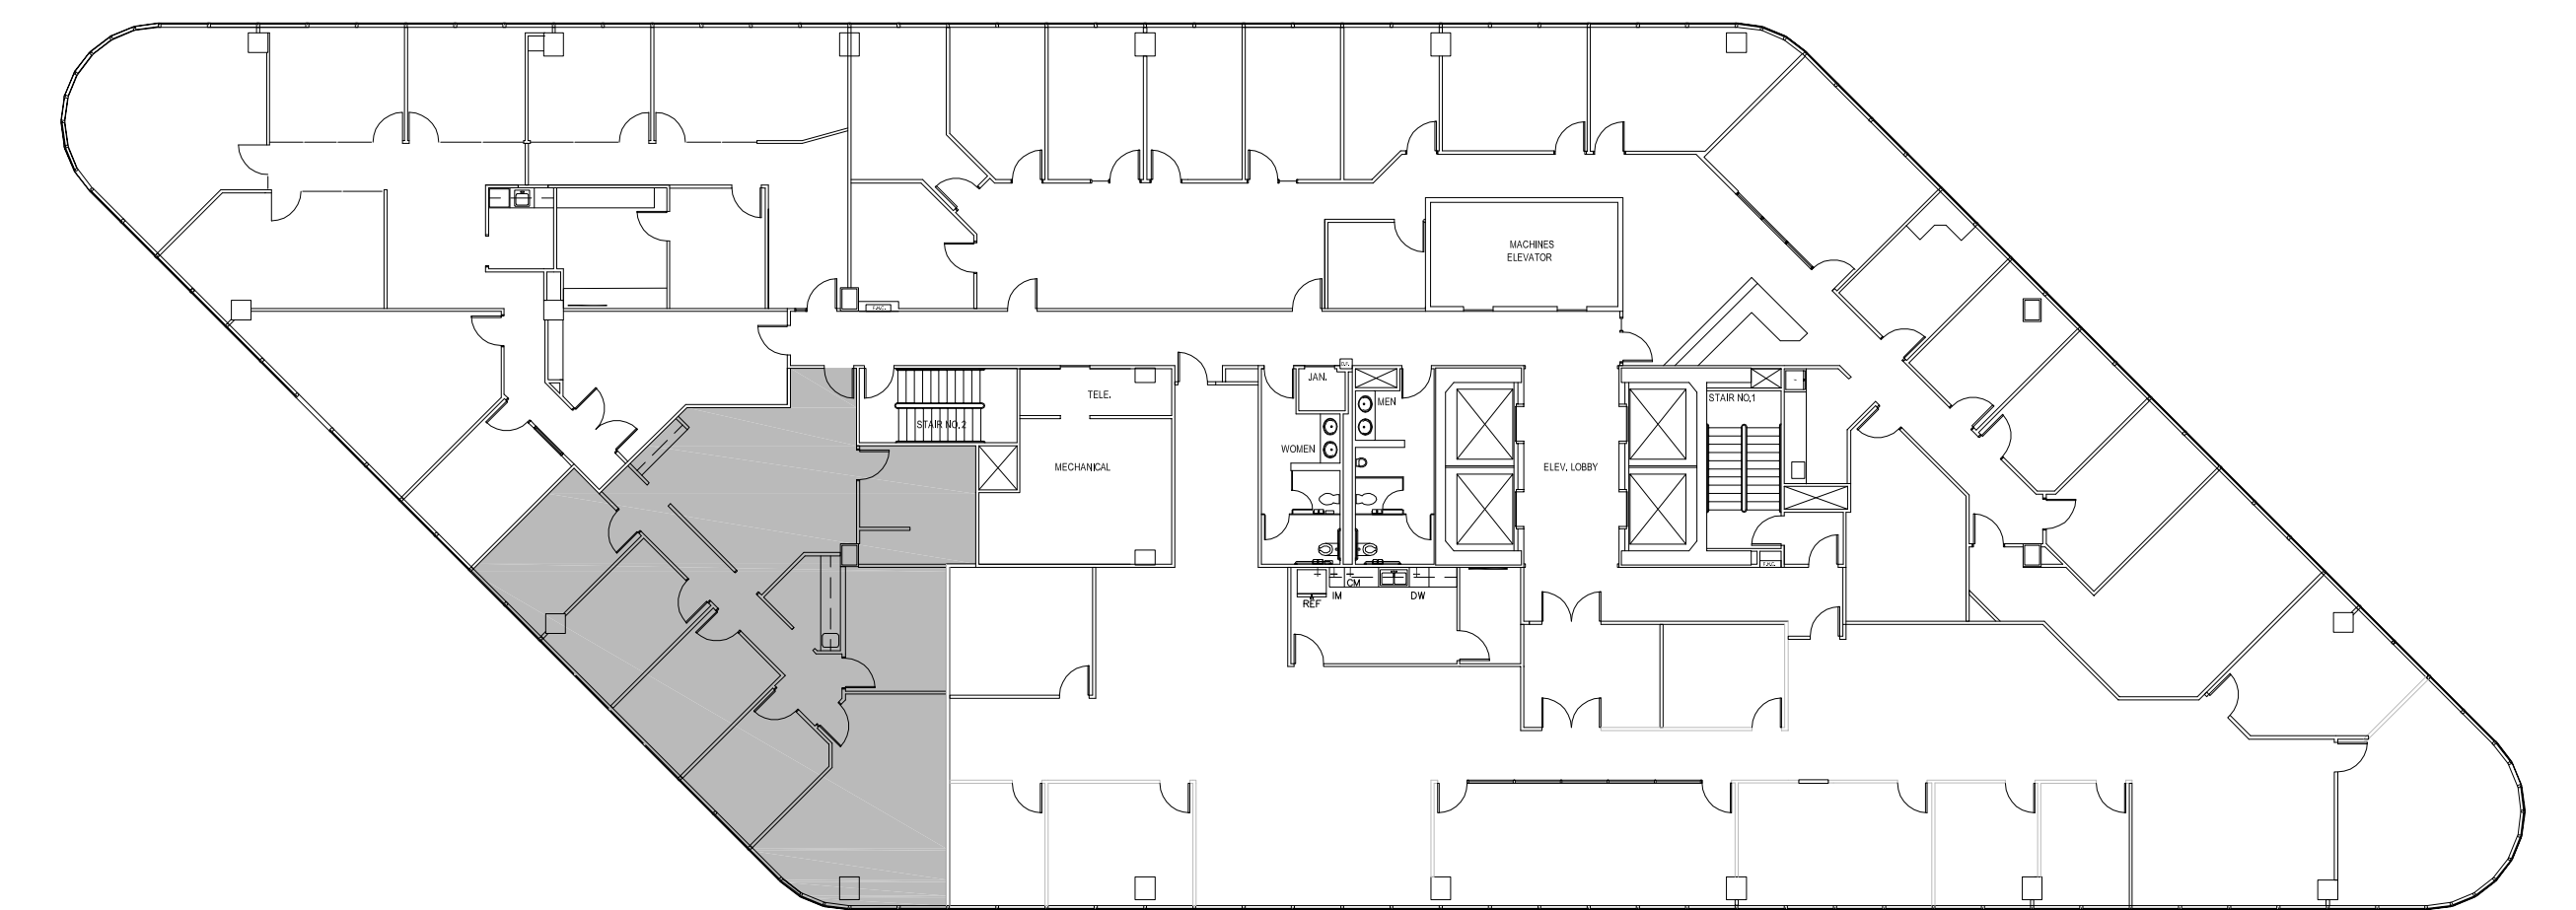

POST OAK CENTRAL - Building 2

| | |
|----------------|---|
| Workstations | 2 |
| Private office | 5 |
| Conference | 1 |

SUITE 2030 1,976 RSF