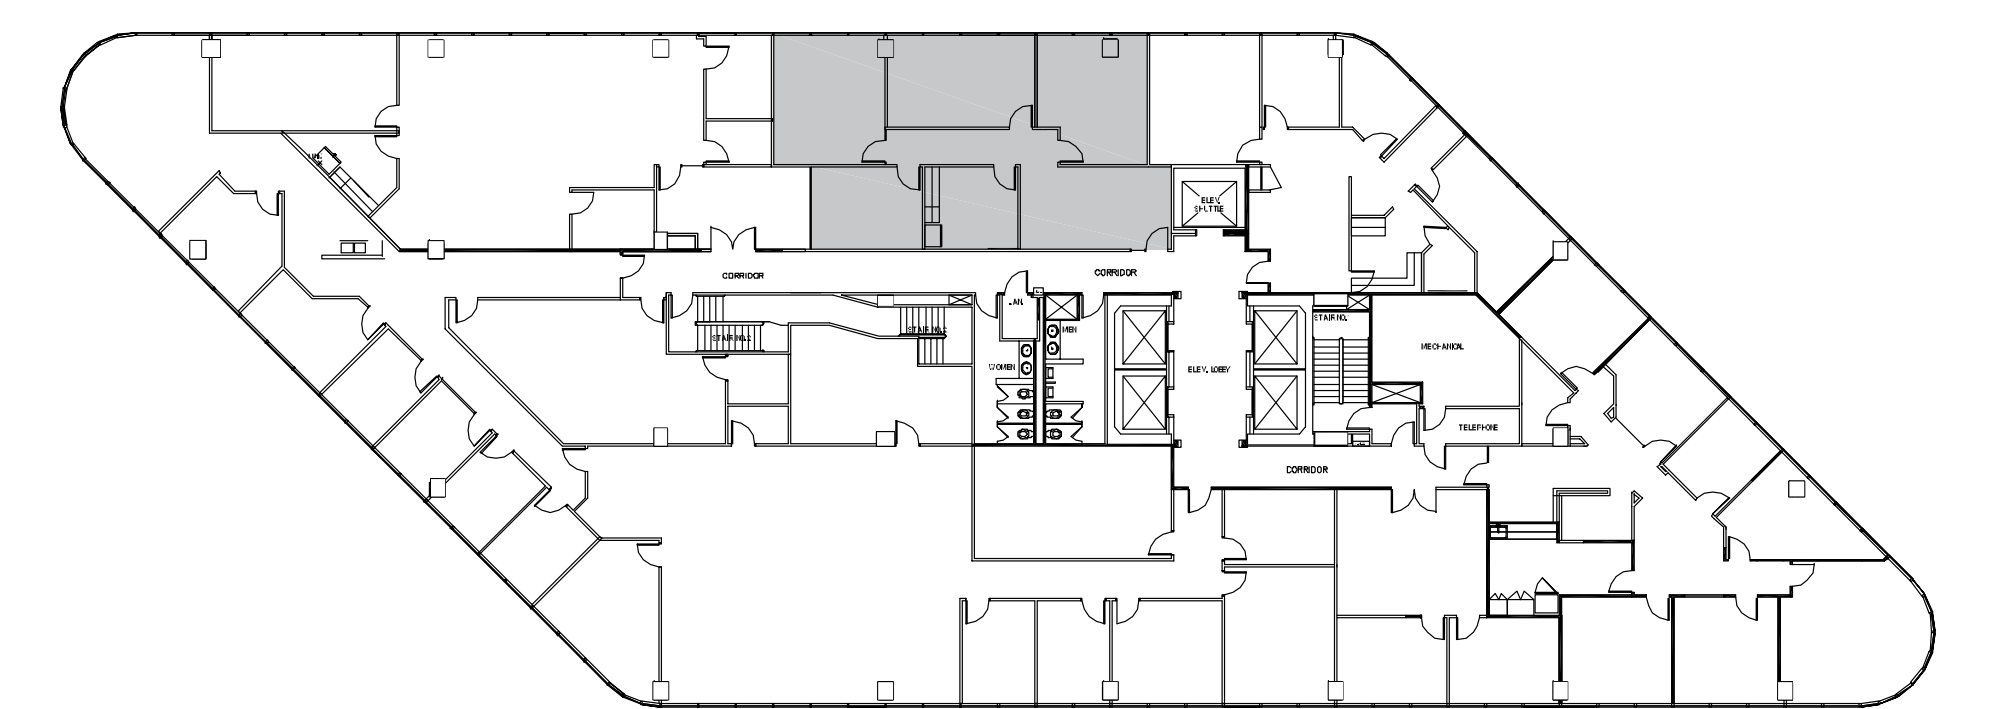

# POST OAK CENTRAL - Building 2

SUITE 2150 1,637 RSF