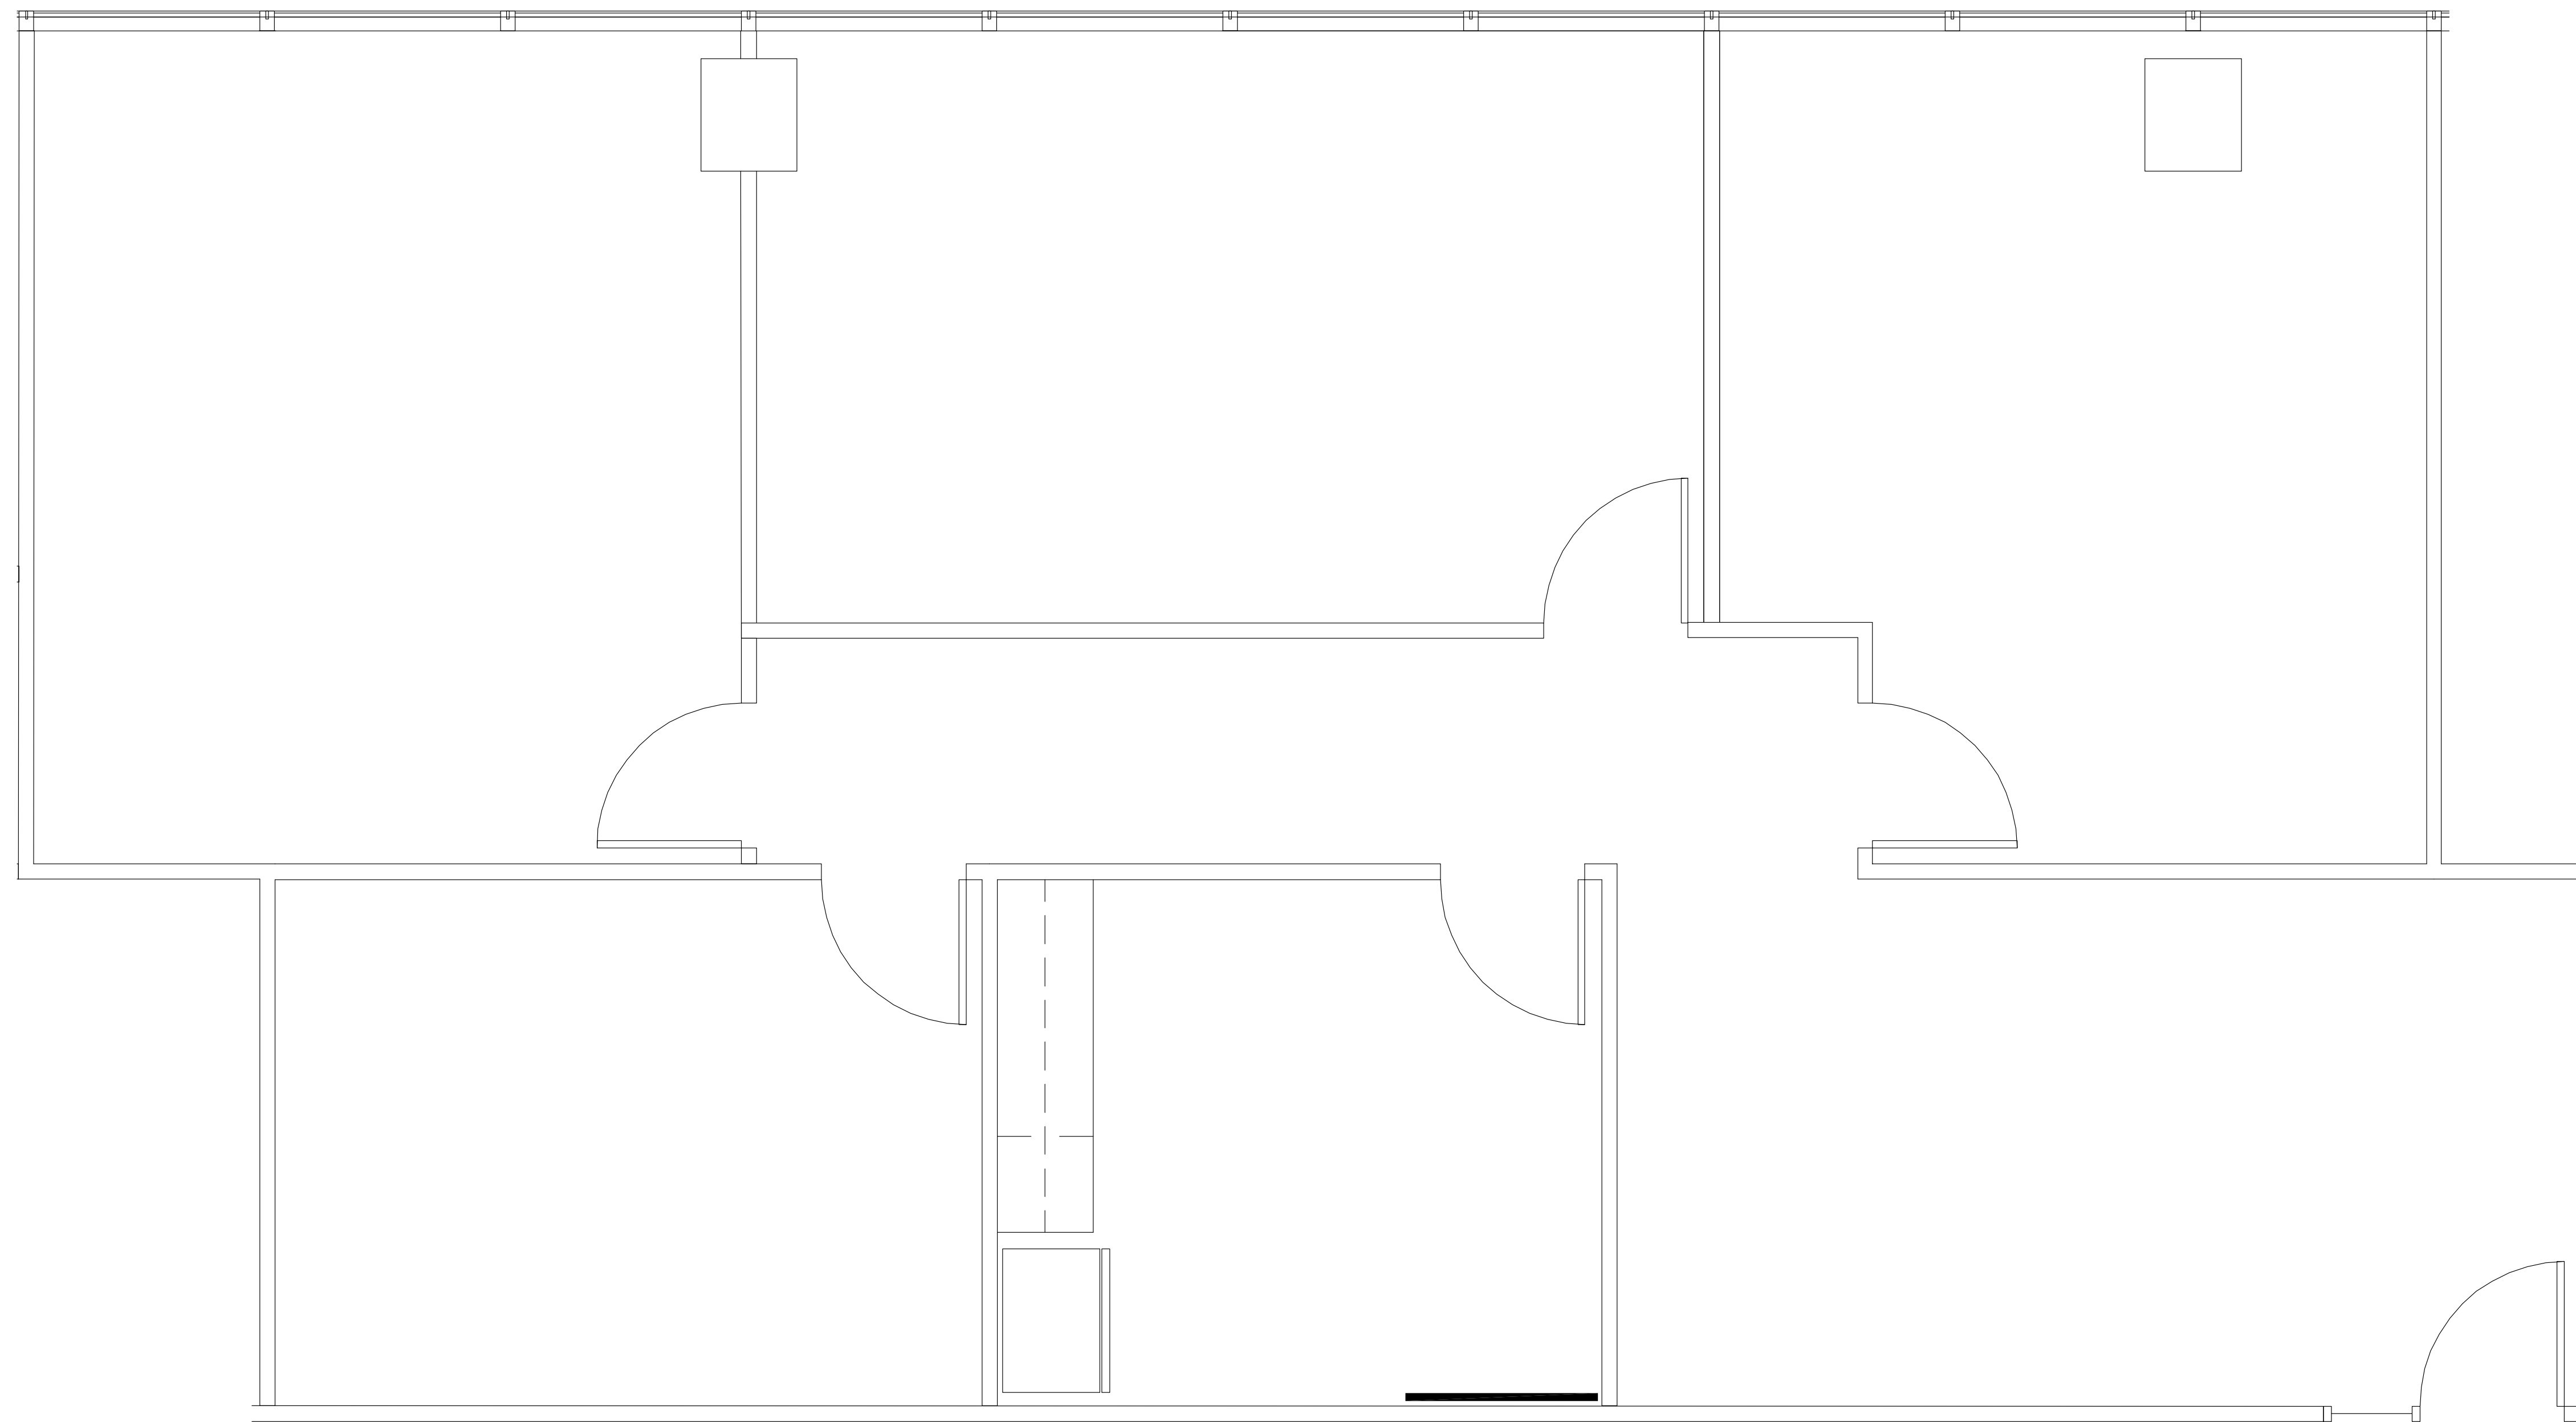

# POST OAK CENTRAL - Building 2

SUITE 2150 1,637 RSF