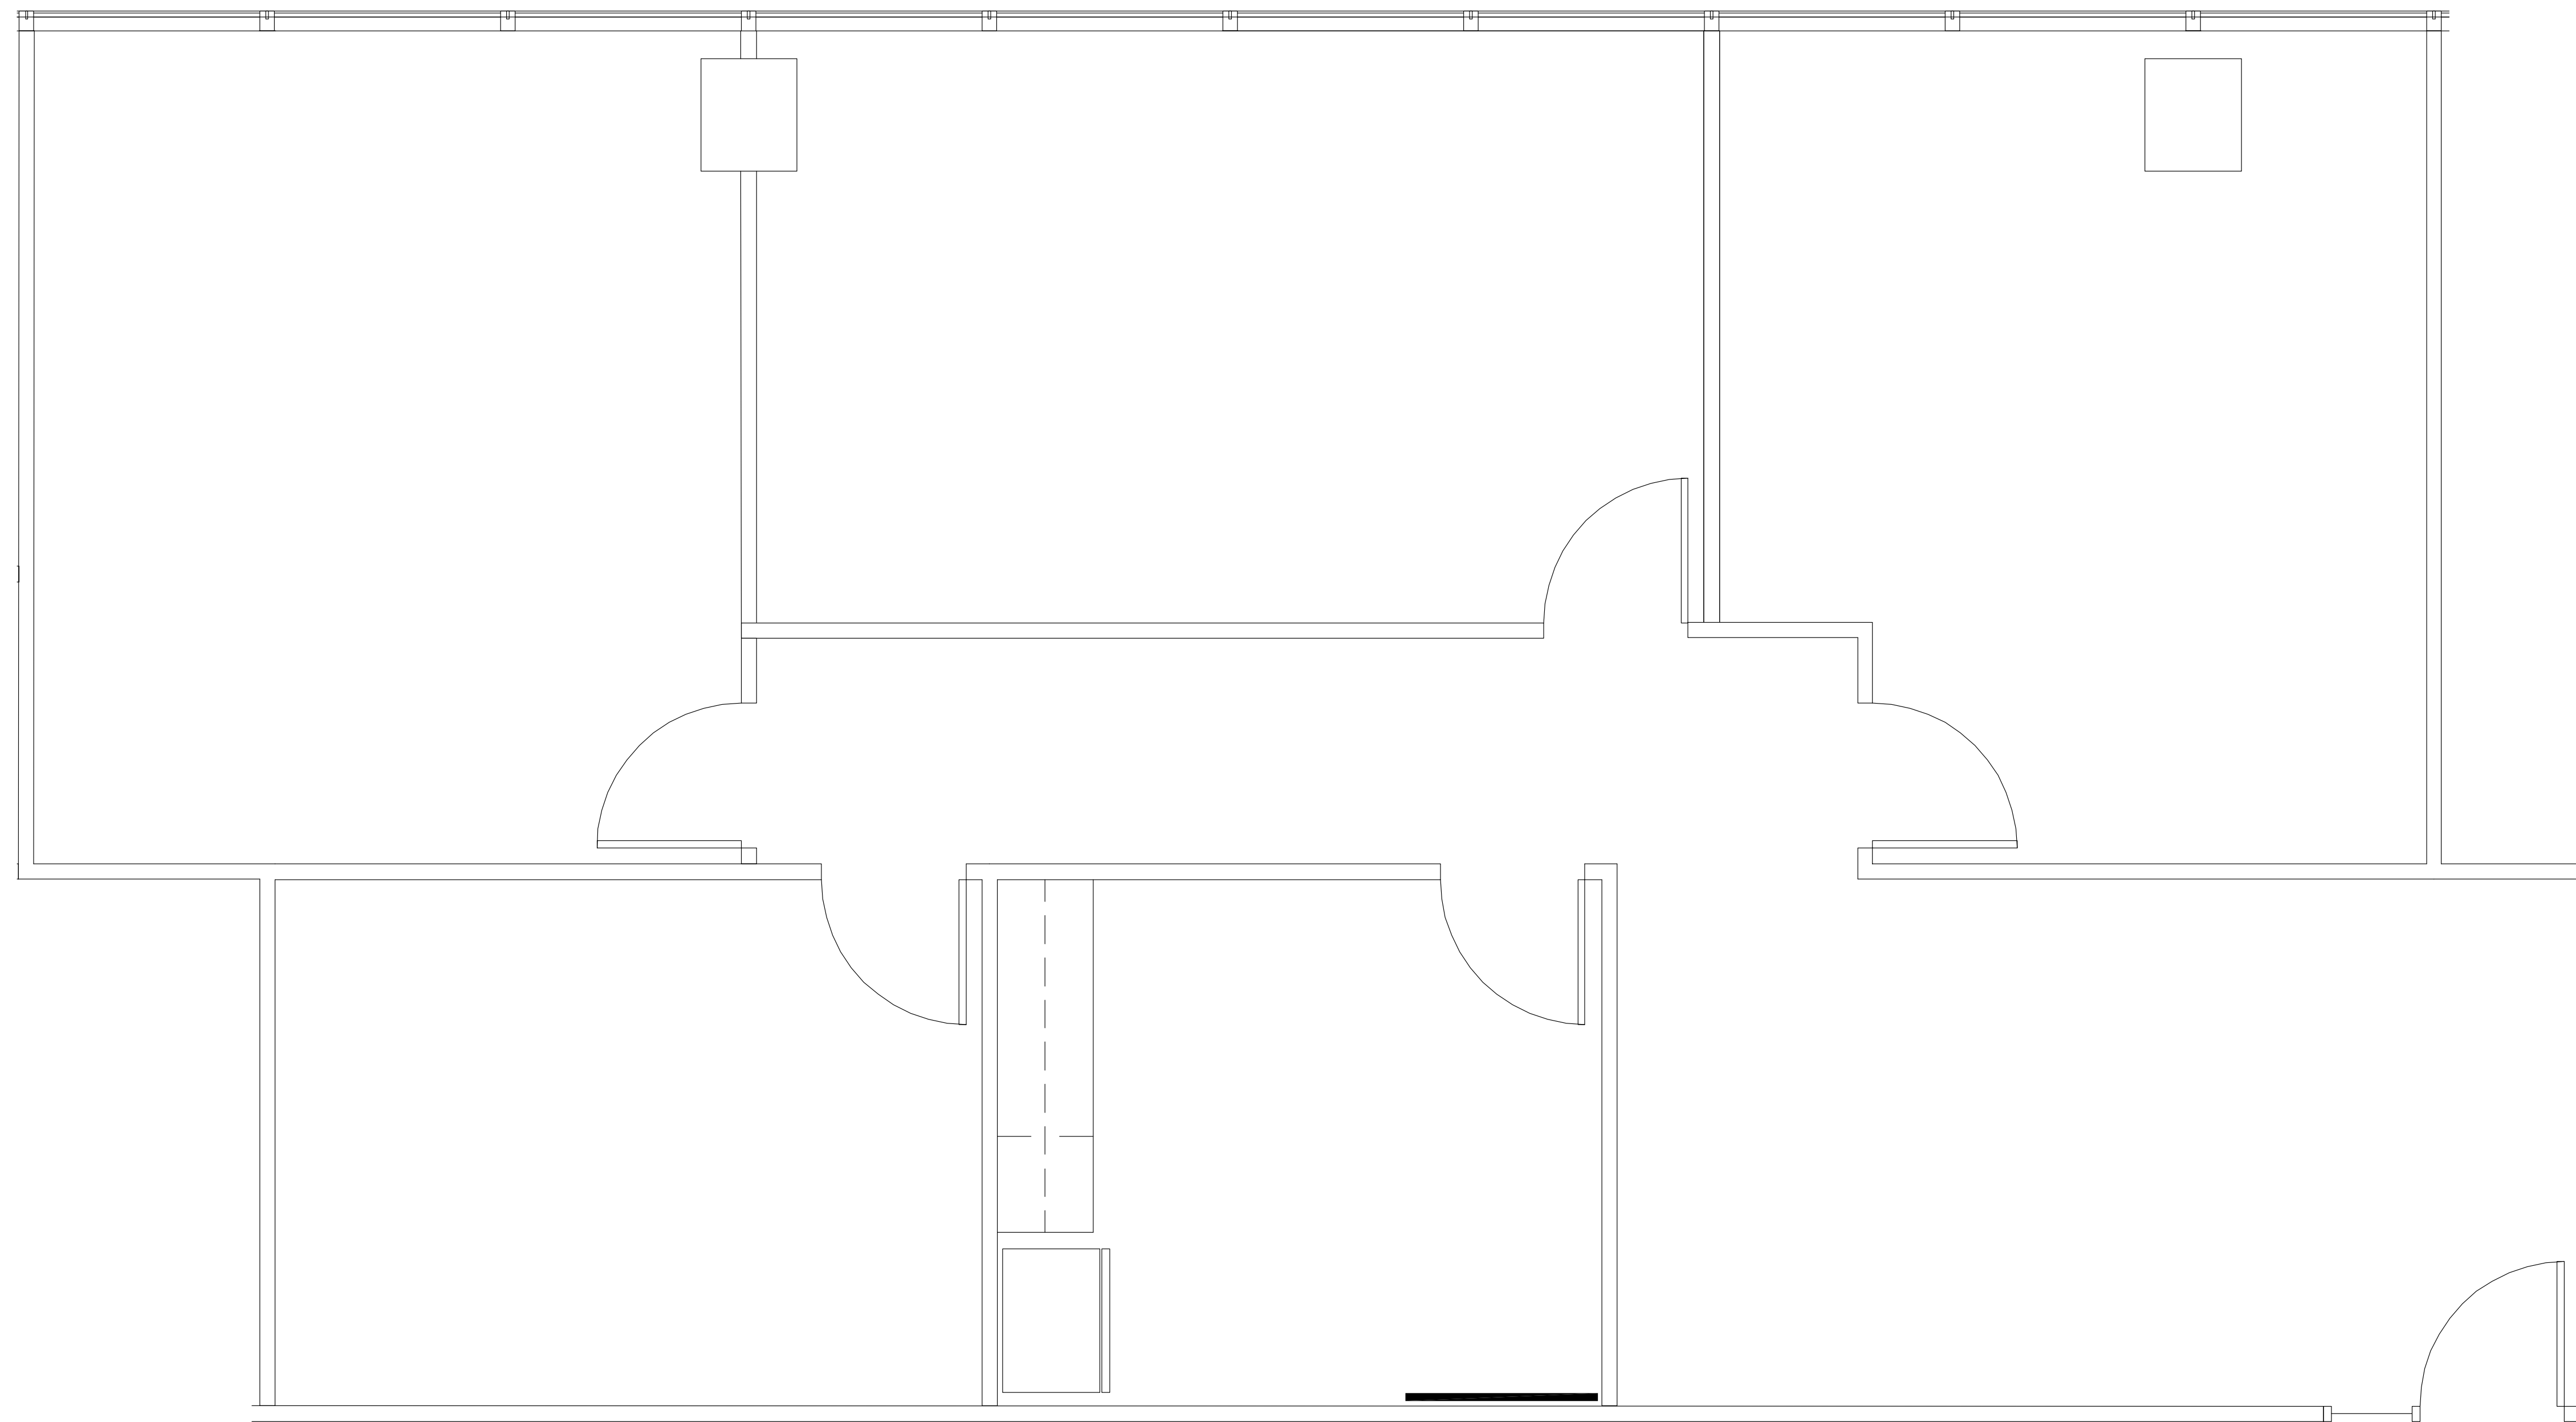

# POST OAK CENTRAL - Building 2

SUITE 2150 1,654 RSF