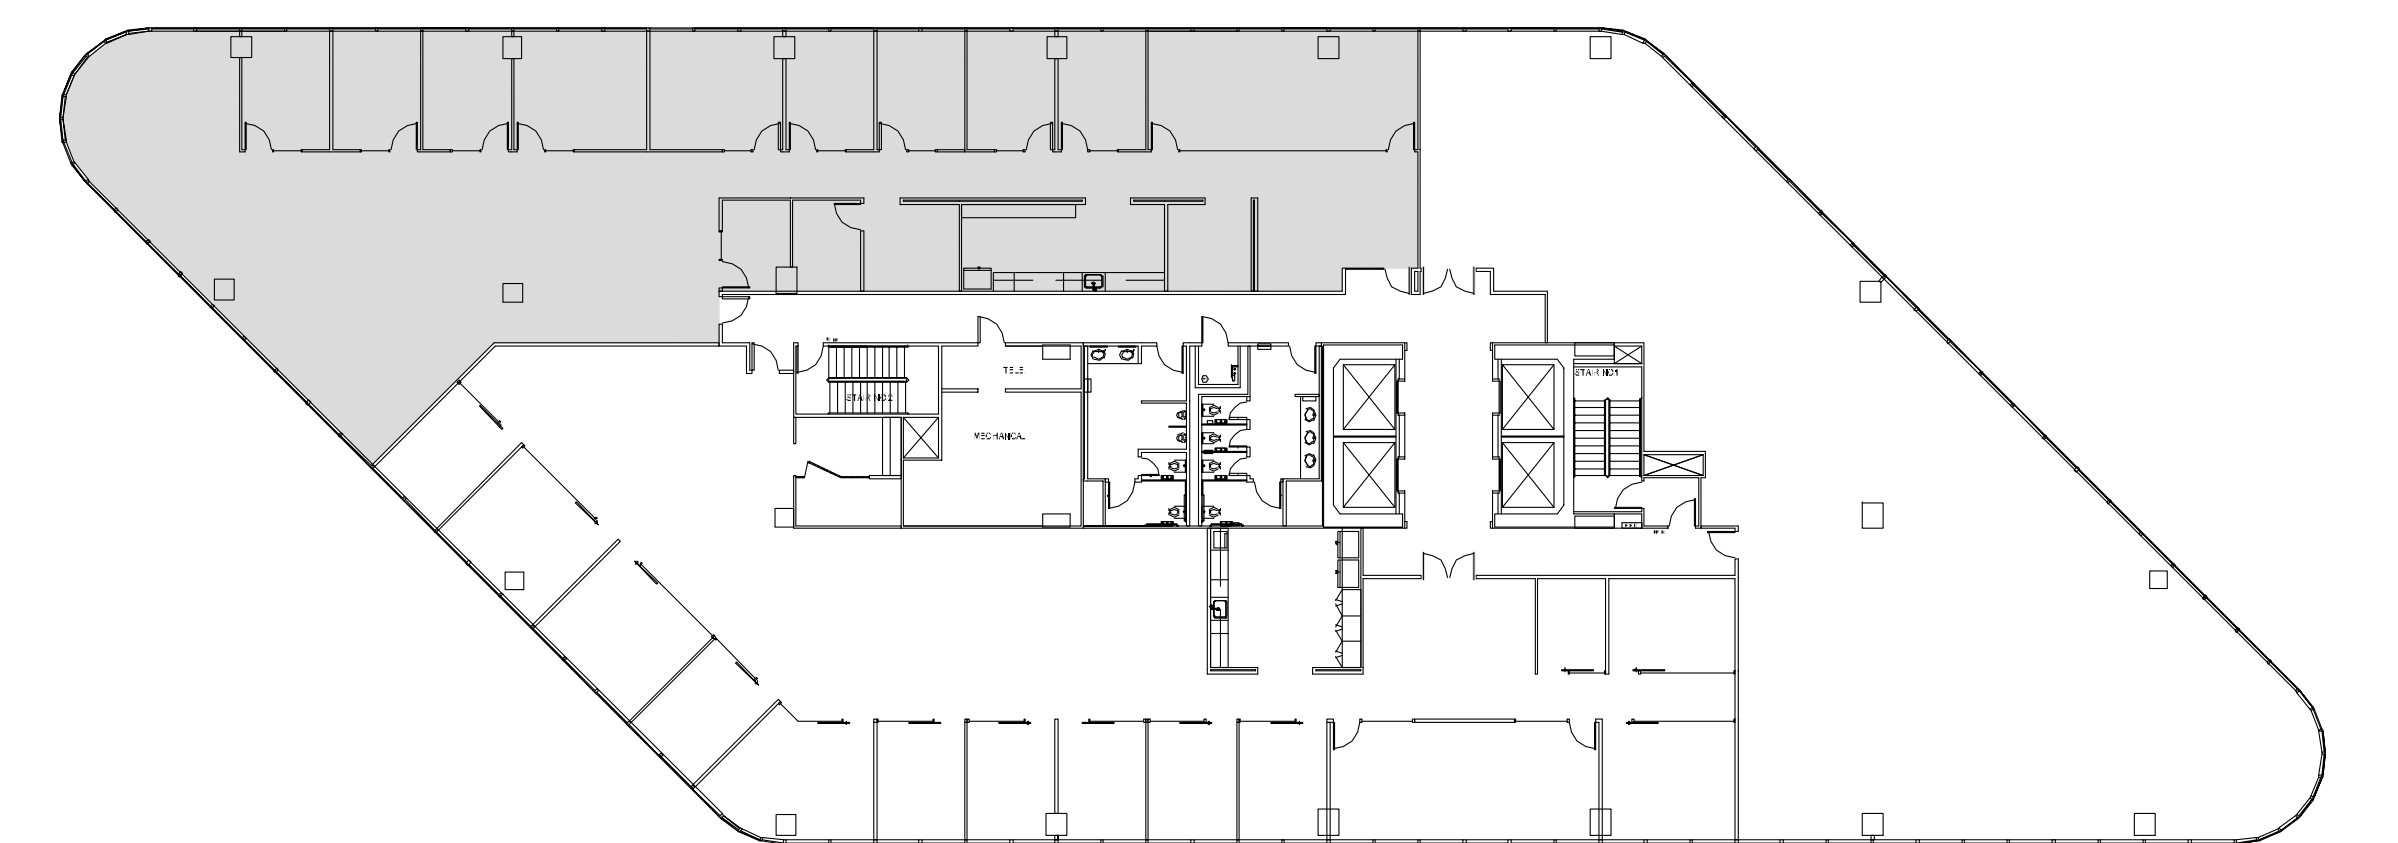

Workstations (30" x 60")	16
Private Office	9
TOTAL	25
Conference / Huddle	2

SUITE 1550 5,645 RSF

POST OAK CENTRAL - Building 2

GRAY LINEAR PLANK CARPET

WOOD LVT PLANK FLOOR
(RECEPTION & BREAK ROOM)

WHITE SNOWBOUND PAINT

COLORLED TILE BACKSPLASH
(BREAK ROOM)

SOLID SURFACE
(BREAK ROOM)

MILLWORK PANEL
(BREAK ROOM)

LIGHTING

CONFERENCE PENDANTS

LED FIXTURE, THROUGHOUT

SUITE 1550 5,645 RSF

POST OAK CENTRAL - Building 2