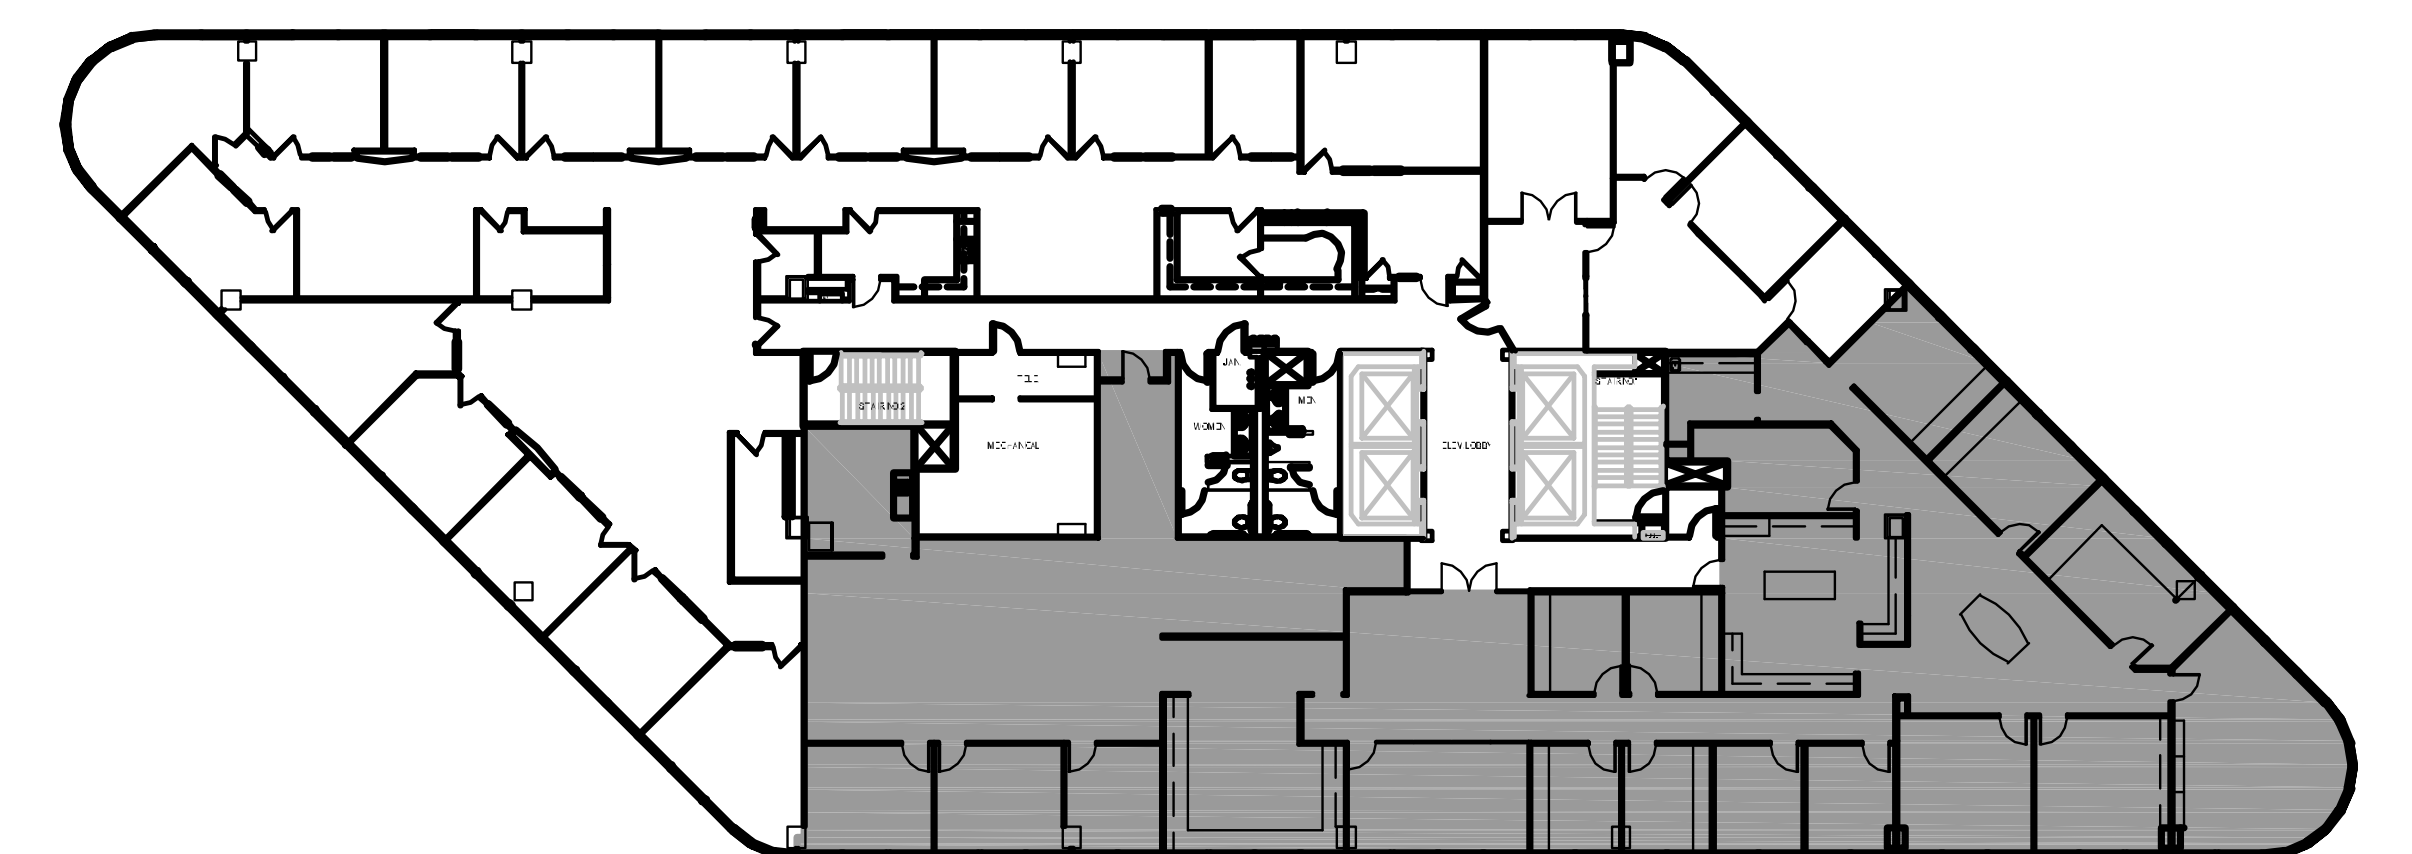

POST OAK CENTRAL - Building 2

SUITE 1600 7,853 RSF

PARKWAY

832.308.6055 | pky.com

NORTH