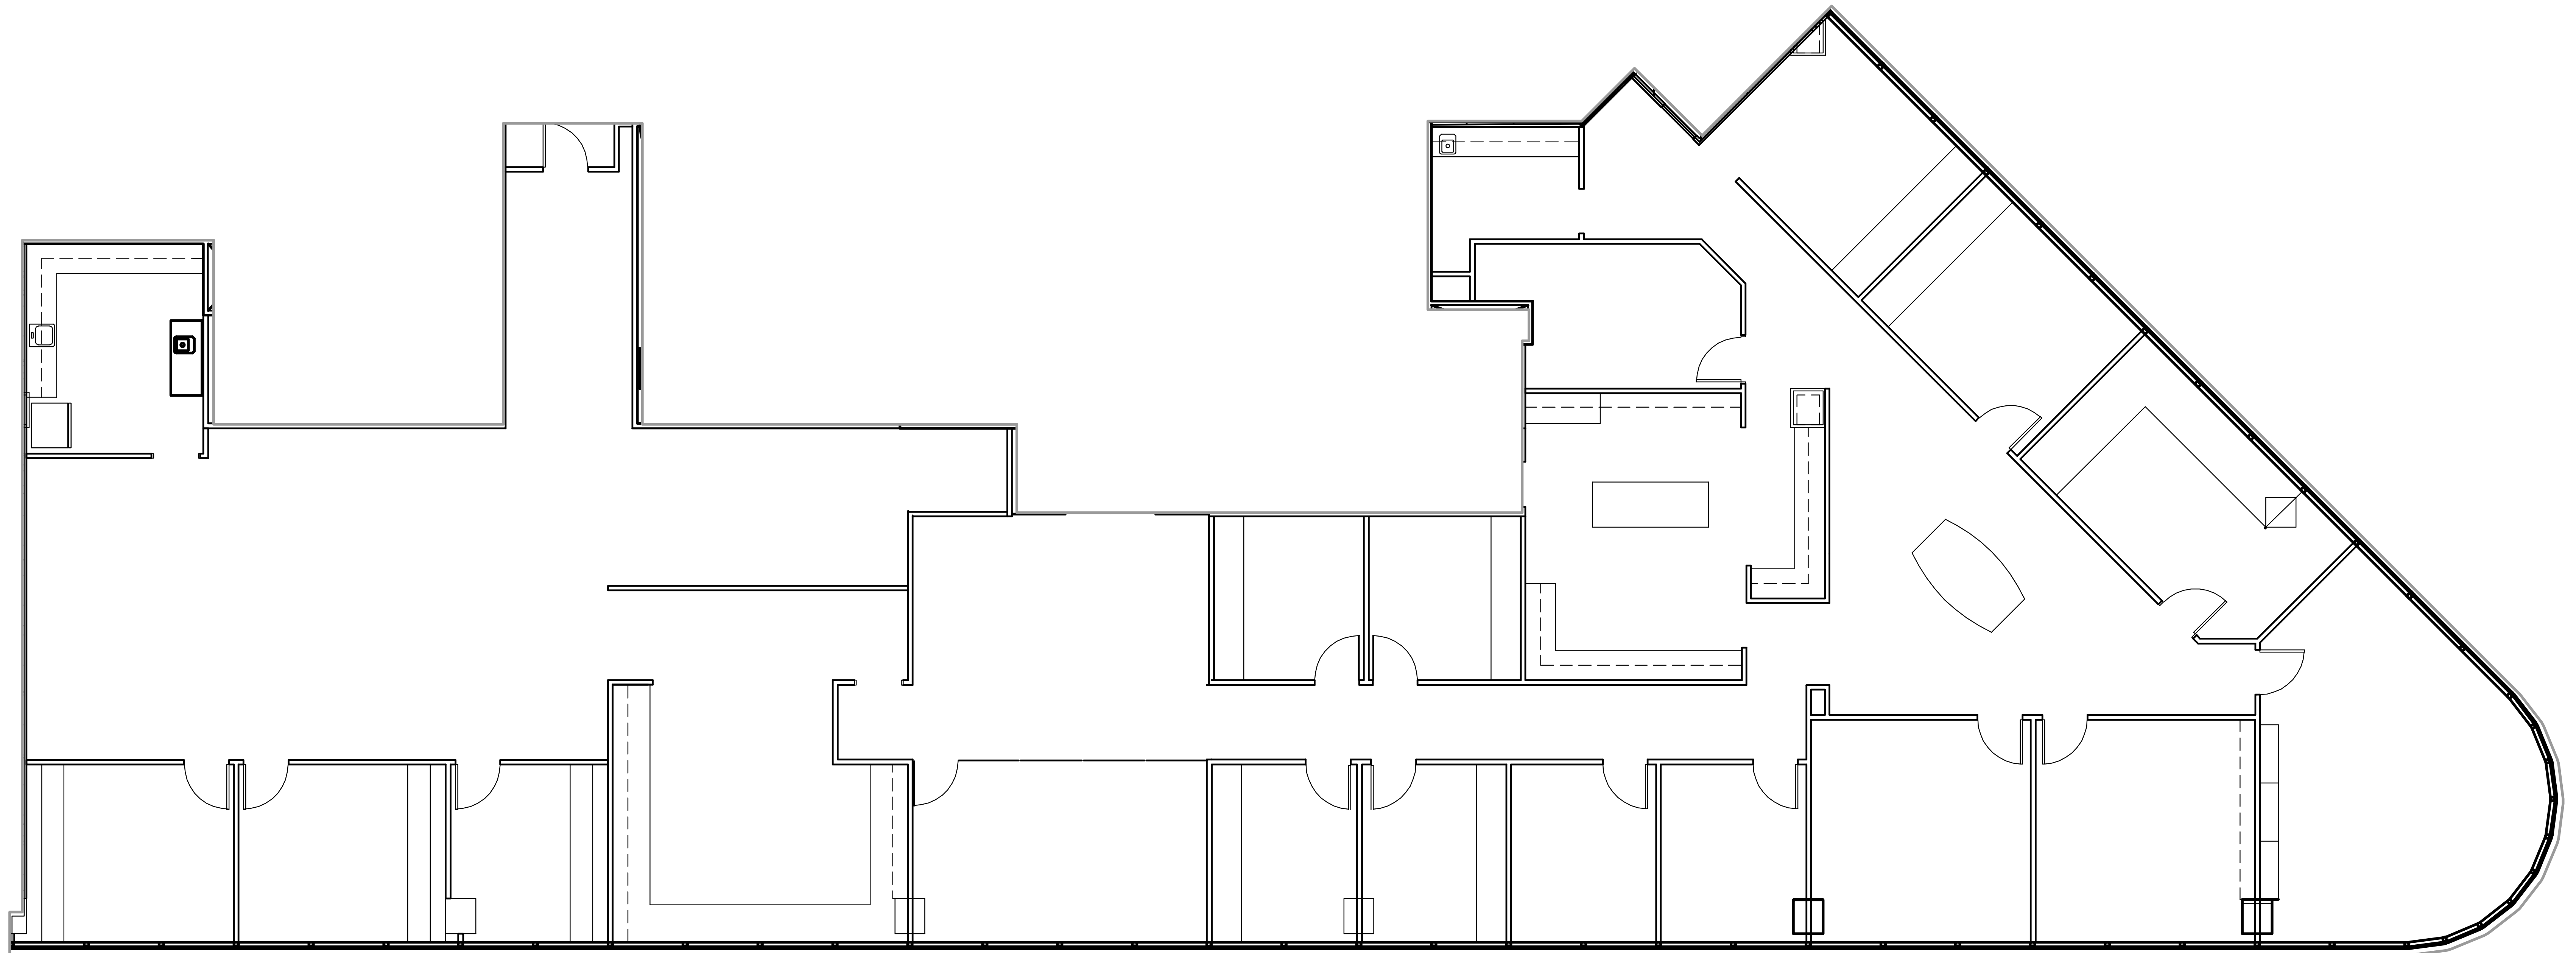

POST OAK CENTRAL - Building 2

SUITE 1600 7,853 RSF

PARKWAY

832.308.6055 | pky.com

NORTH