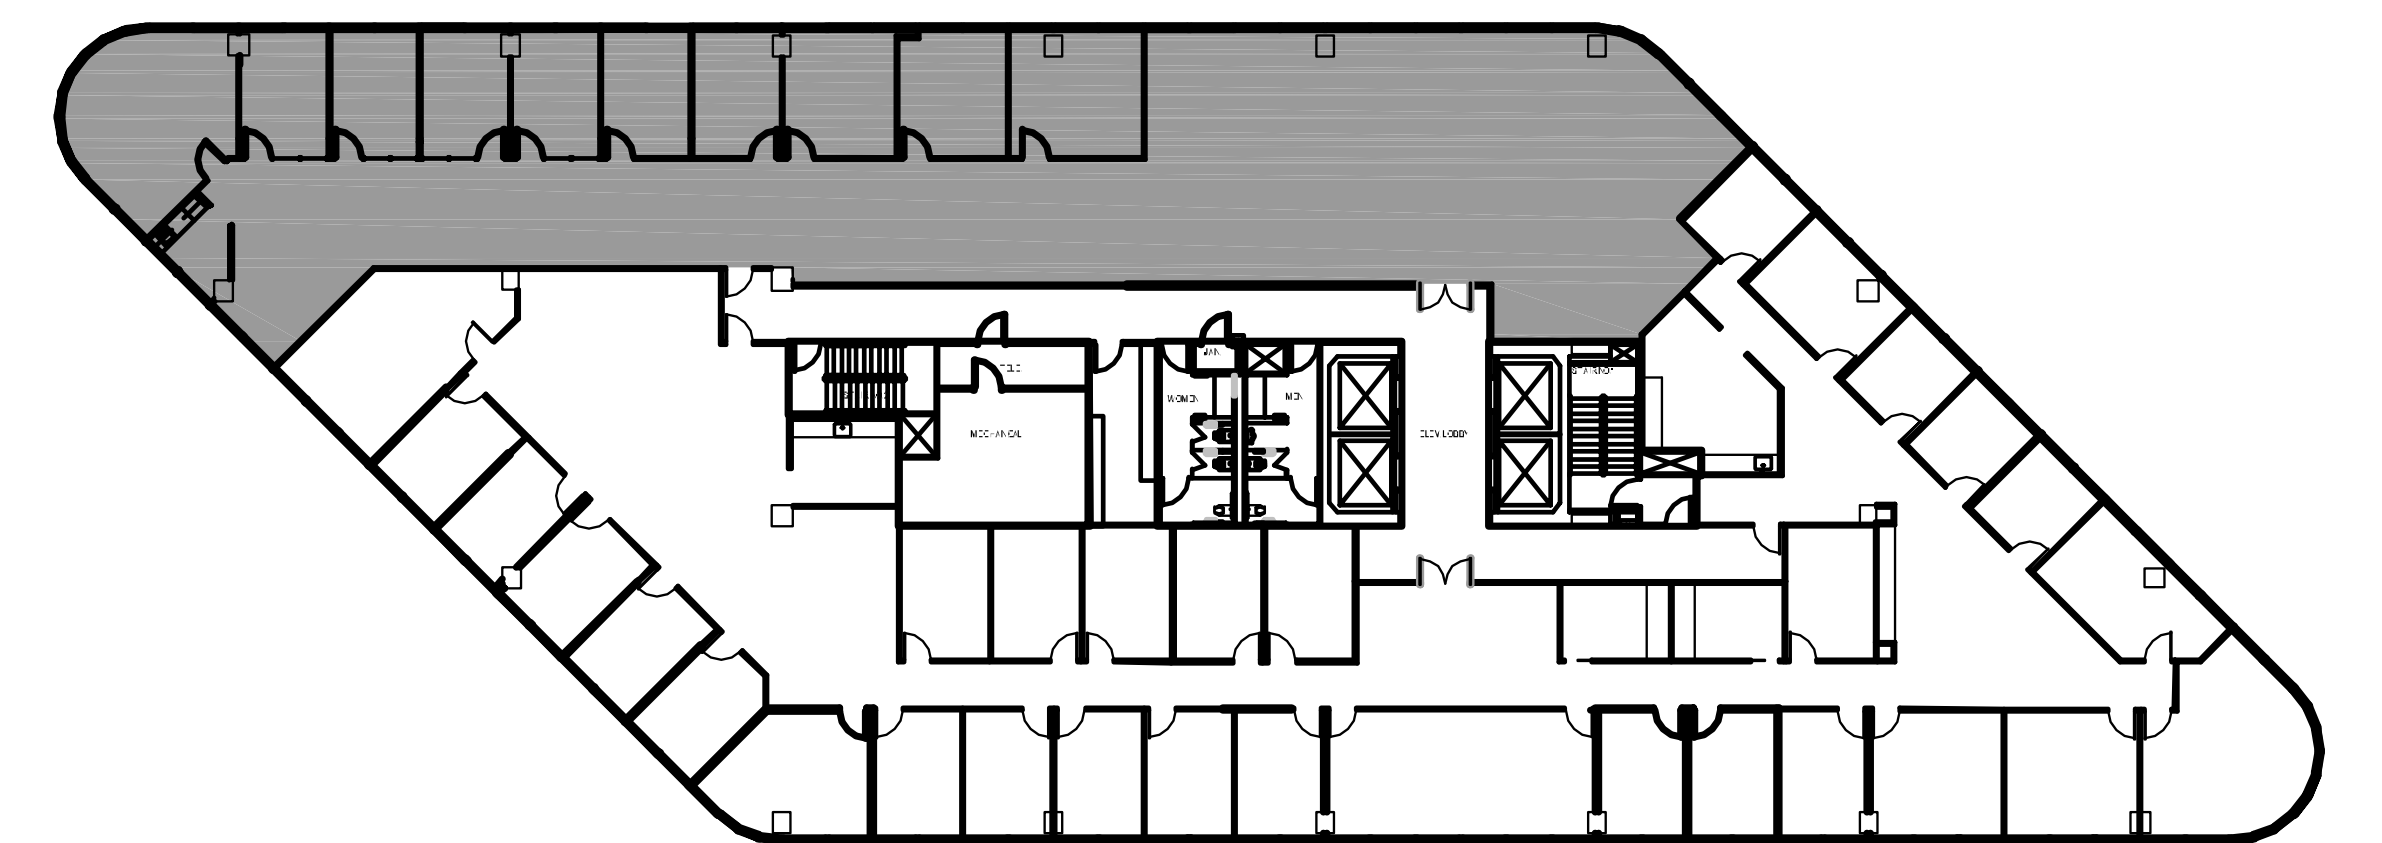

POST OAK CENTRAL - Building 2

SUITE 1950 6,328 RSF

PARKWAY

832.308.6055 | pky.com