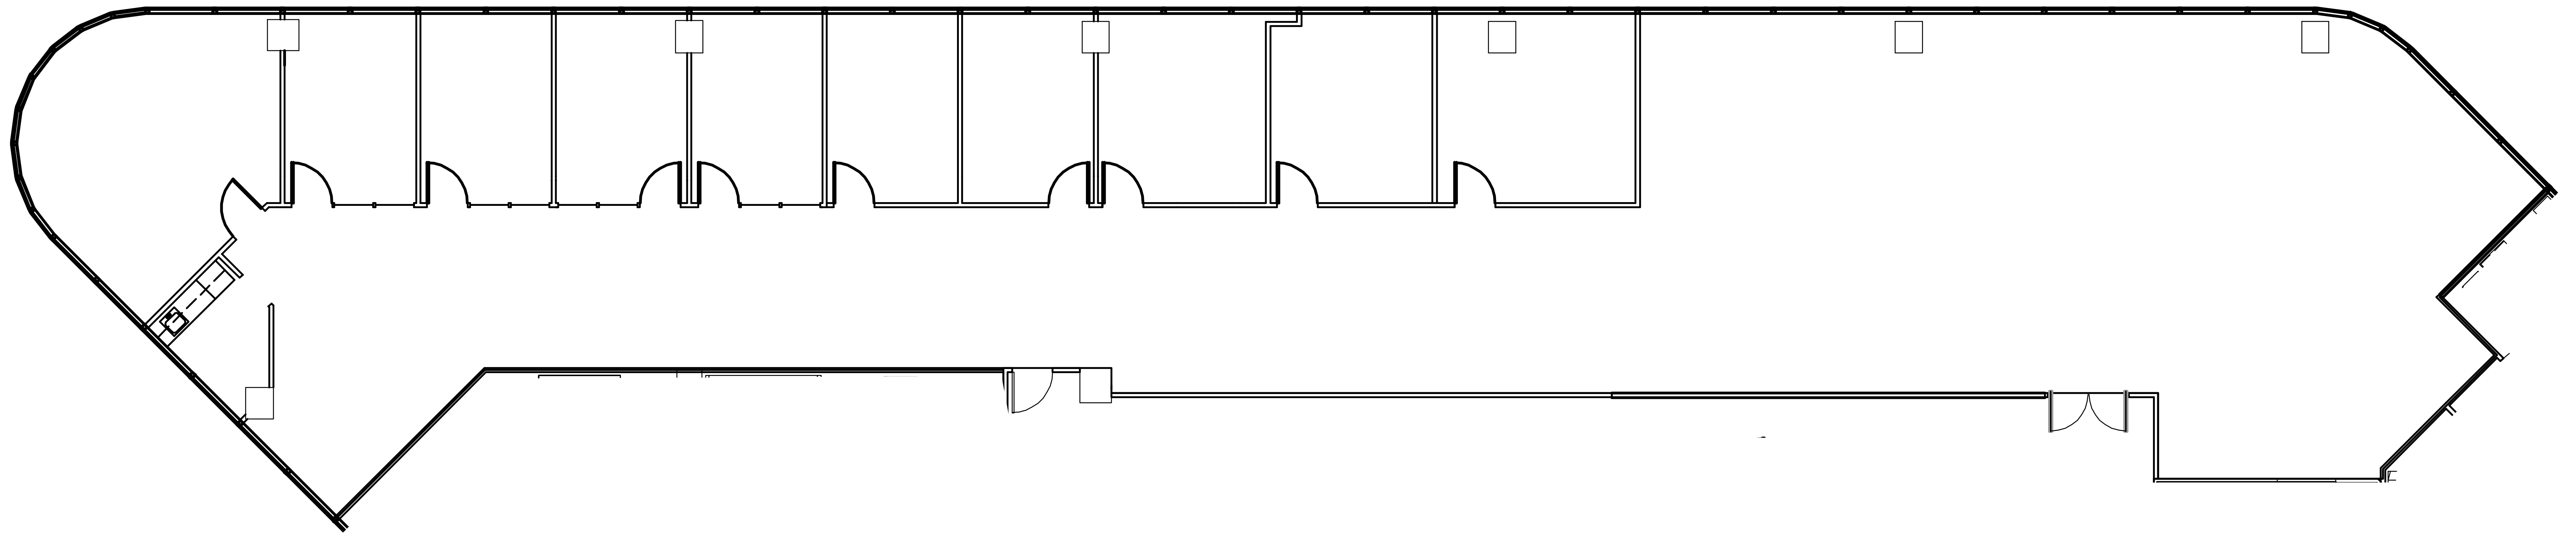

POST OAK CENTRAL - Building 2

SUITE 1950 6,328 RSF

PARKWAY

832.308.6055 | pky.com