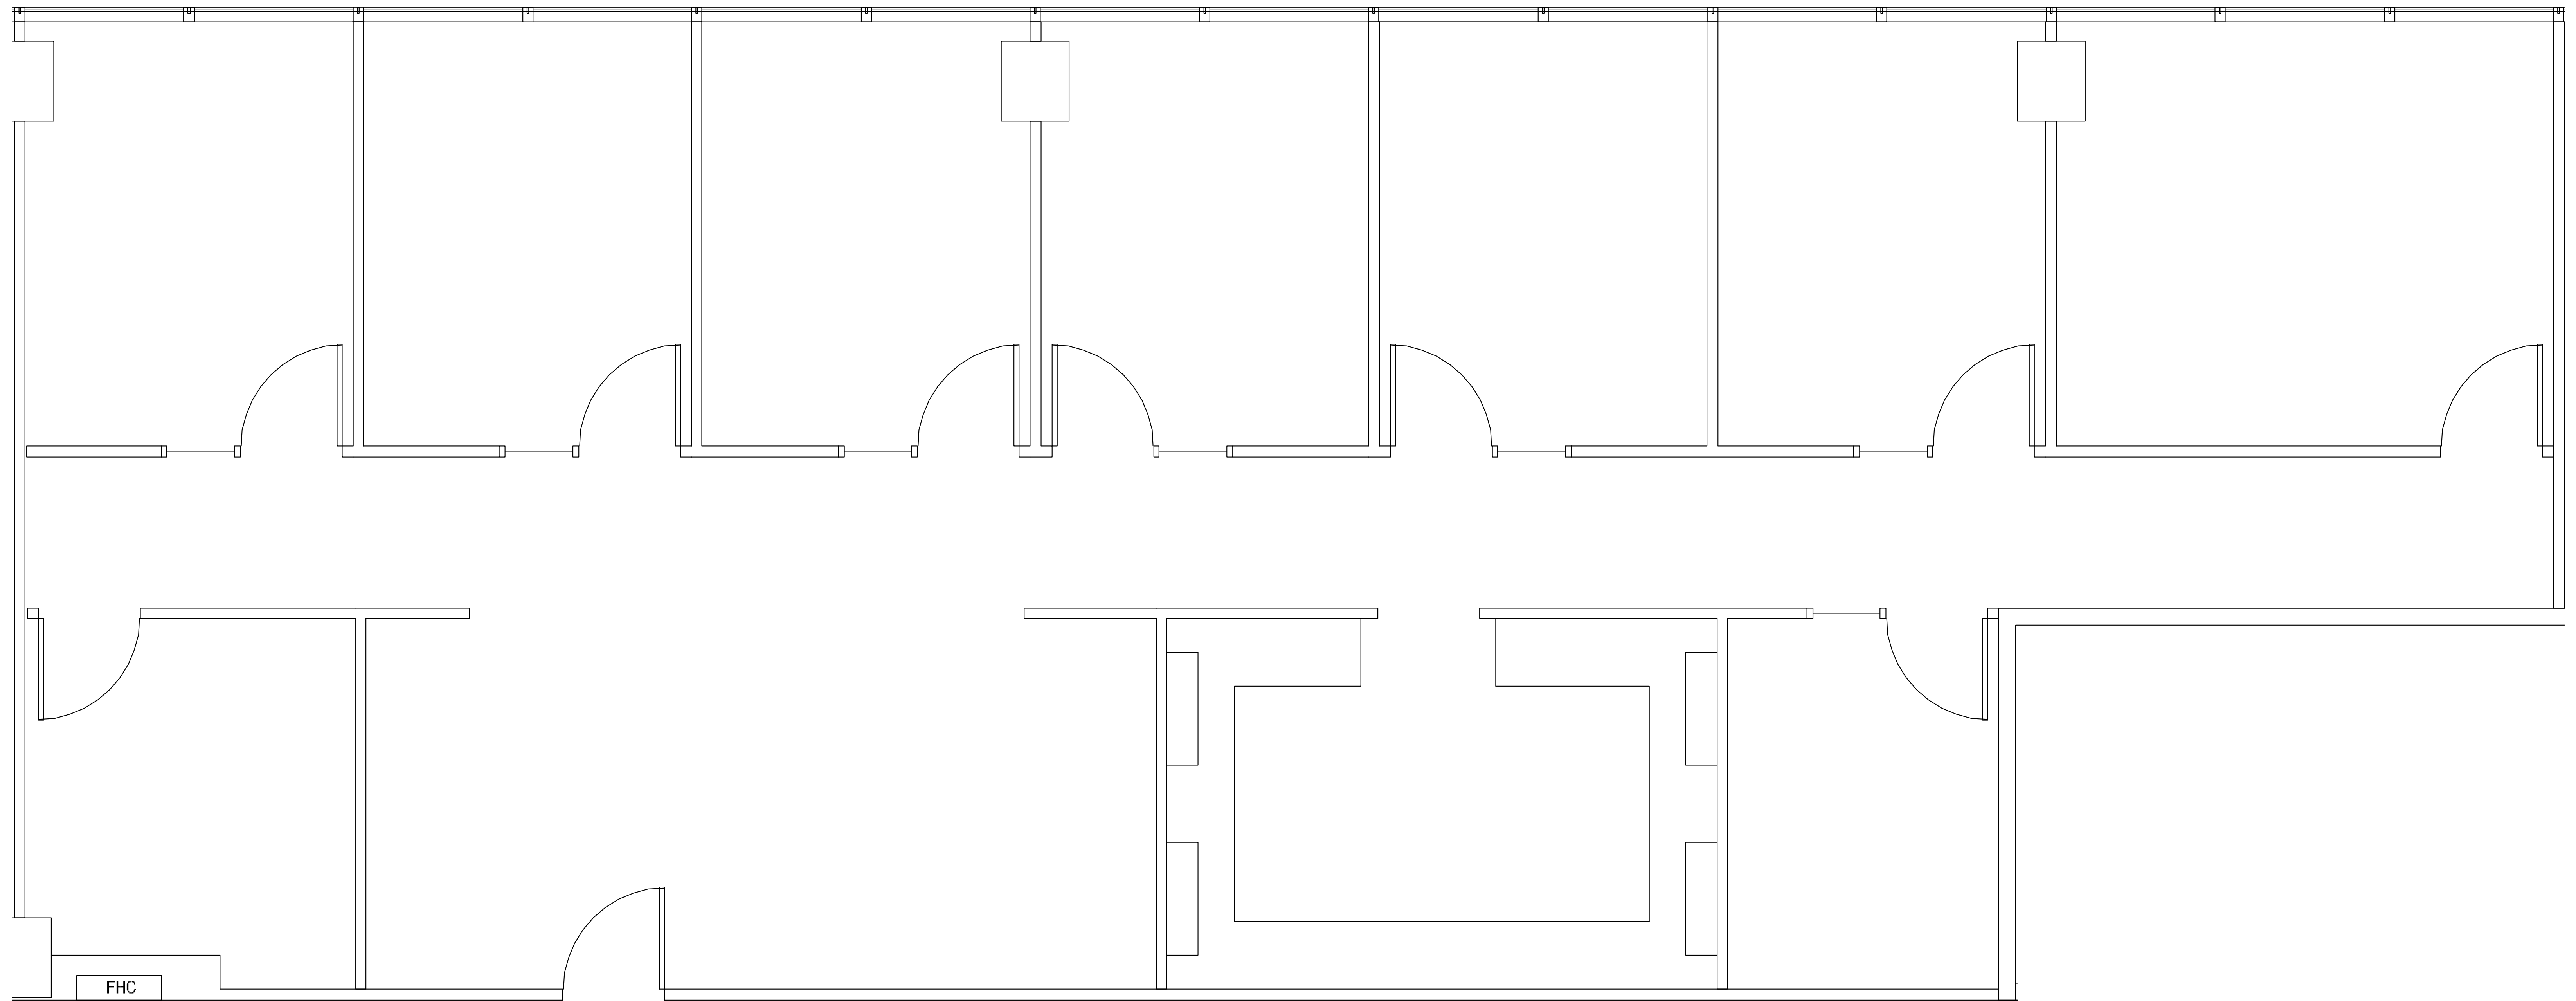

POST OAK CENTRAL - Building 2

SUITE 2060 2,325 RSF

PARKWAY

832.308.6055 | pky.com