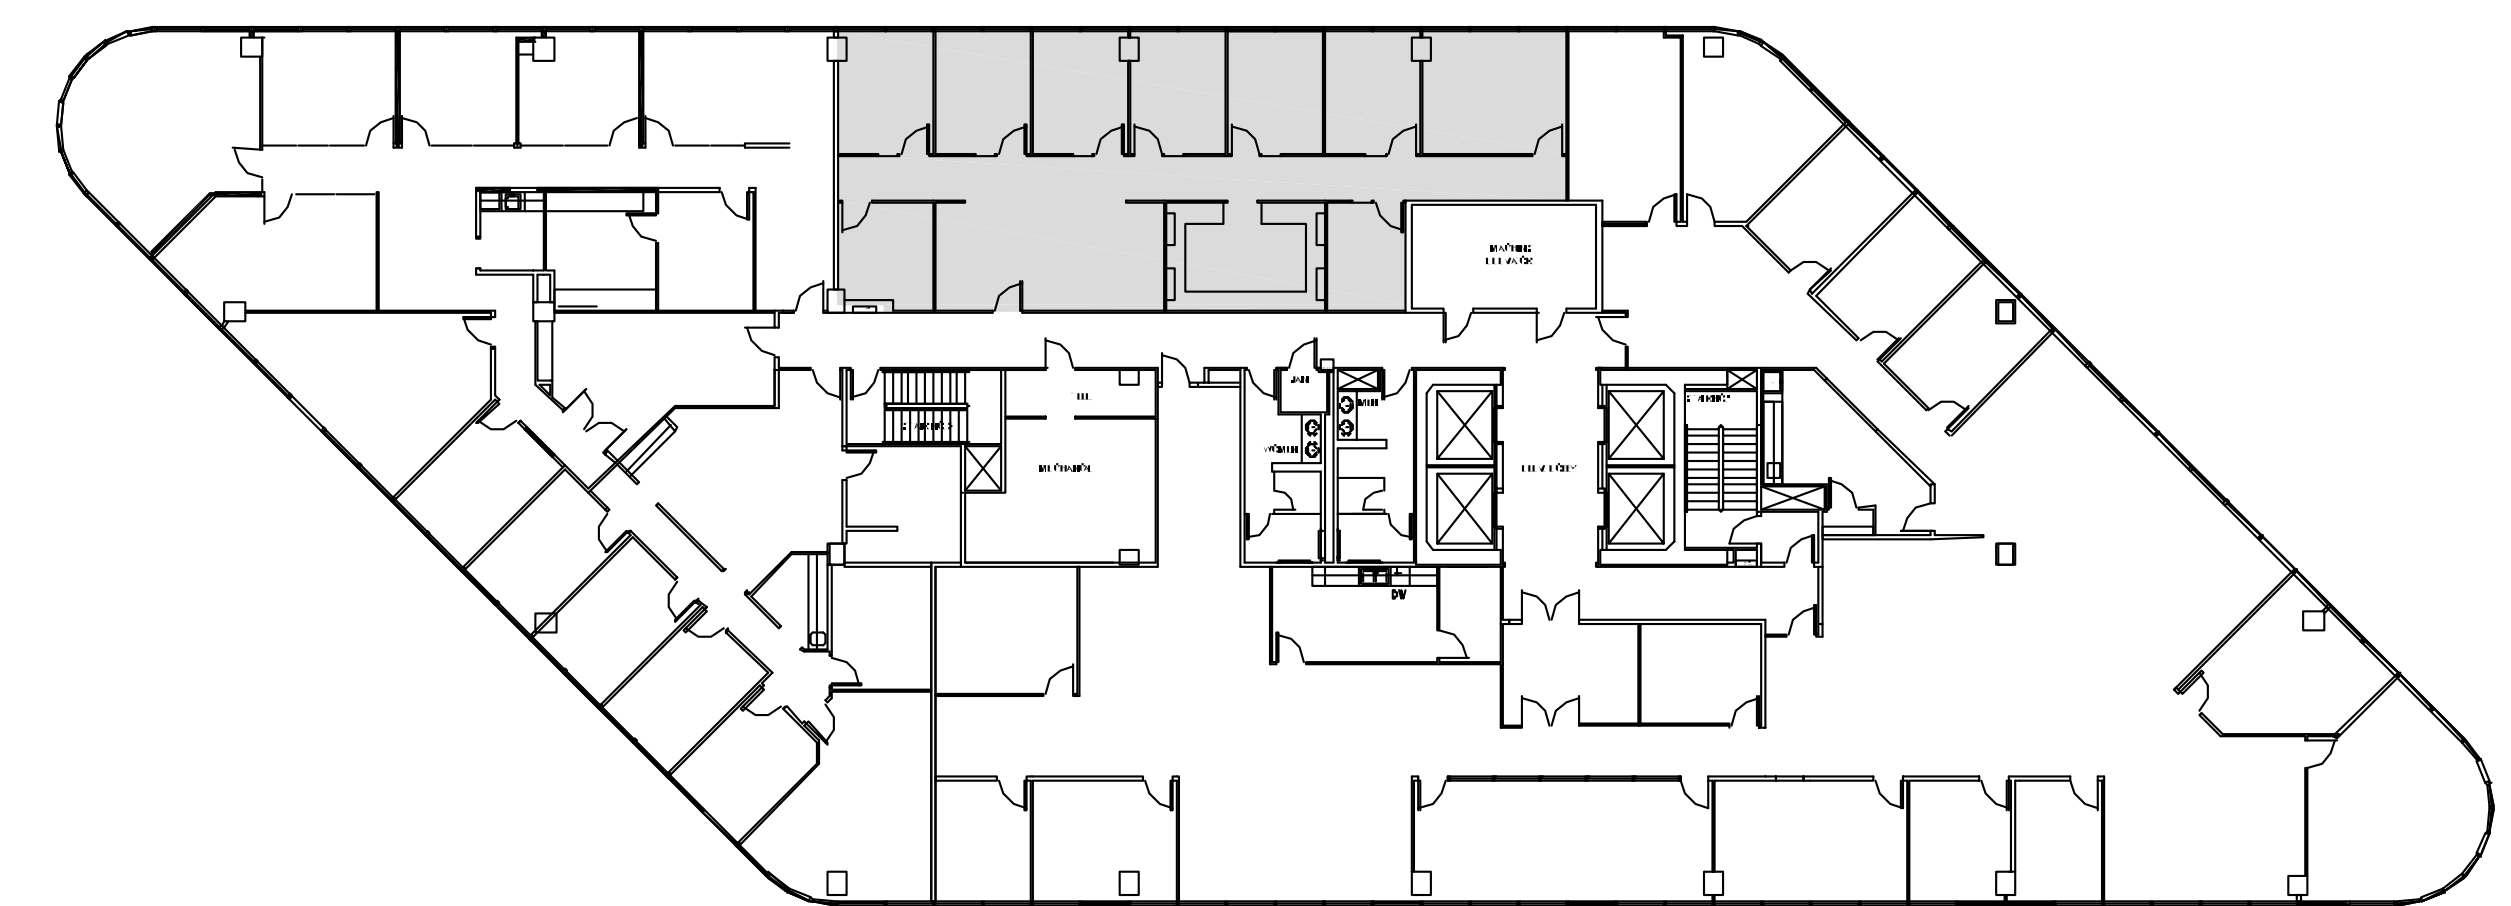

POST OAK CENTRAL - Building 2

SUITE 2060 2,325 RSF

PARKWAY

832.308.6055 | pky.com