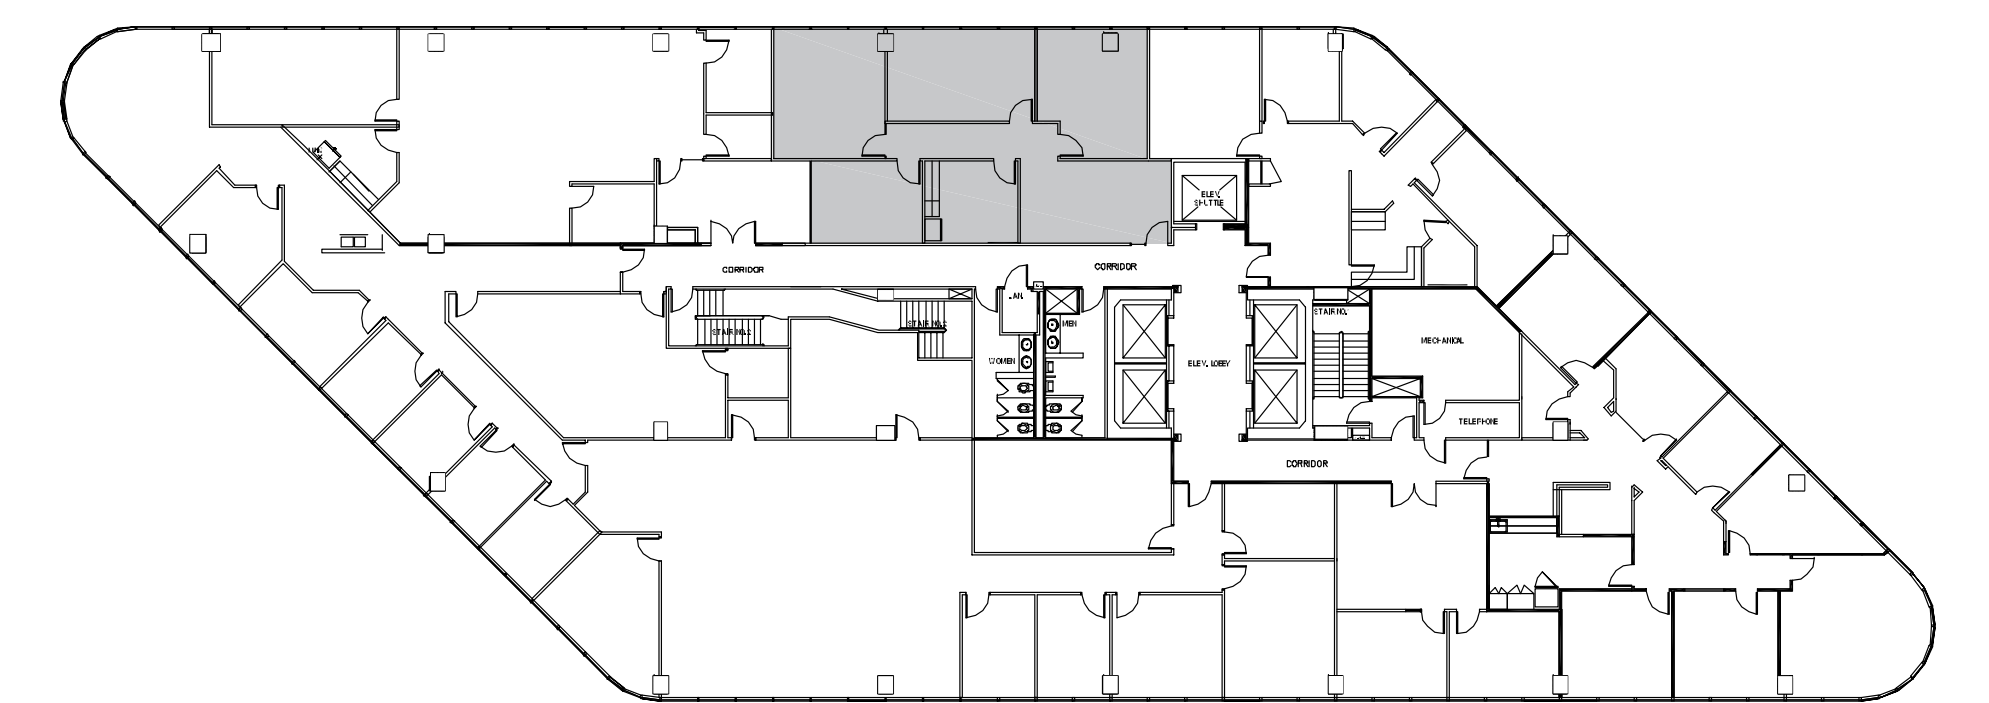

POST OAK CENTRAL - Building 2

SUITE 2150 1,654 RSF

PARKWAY

832.308.6055 | pky.com