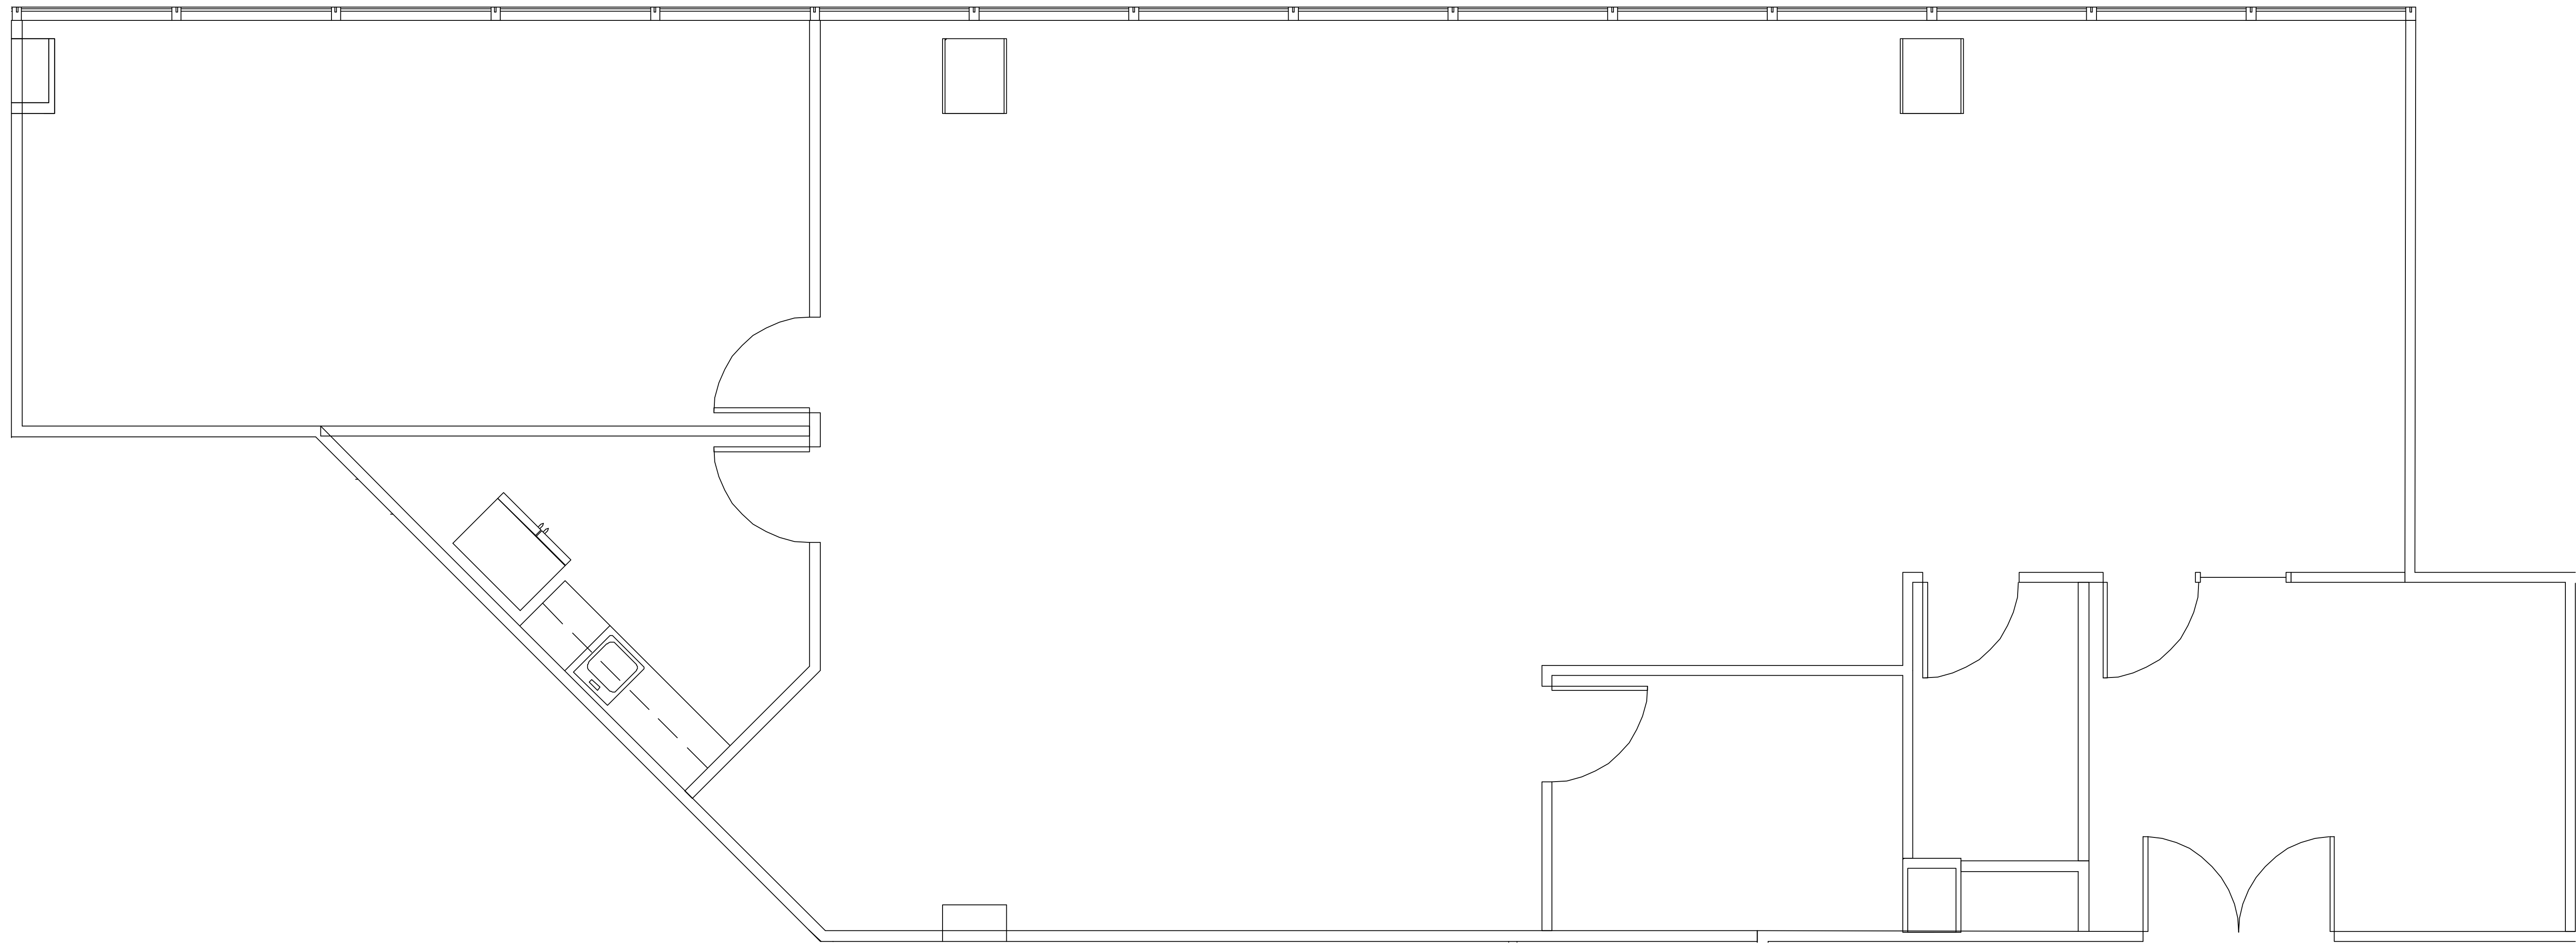

POST OAK CENTRAL - Building 2

SUITE 2155 2,295 RSF

PARKWAY

832.308.6055 | pky.com