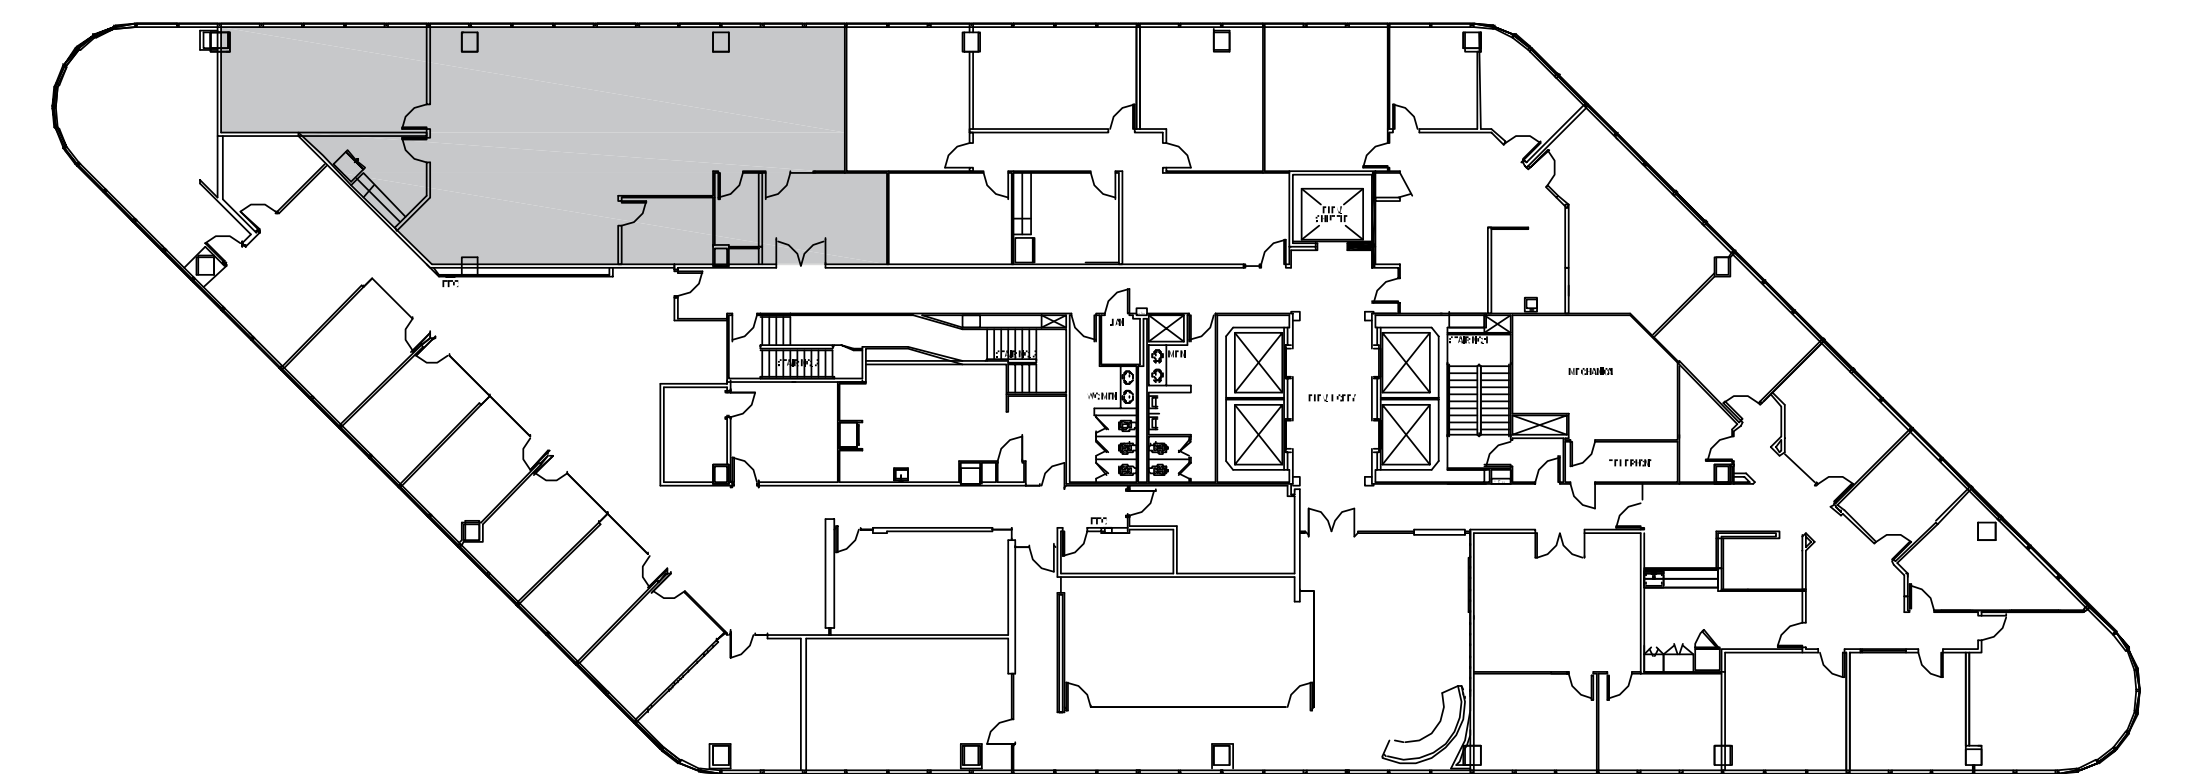

POST OAK CENTRAL - Building 2

SUITE 2155 2,295 RSF

PARKWAY

832.308.6055 | pky.com