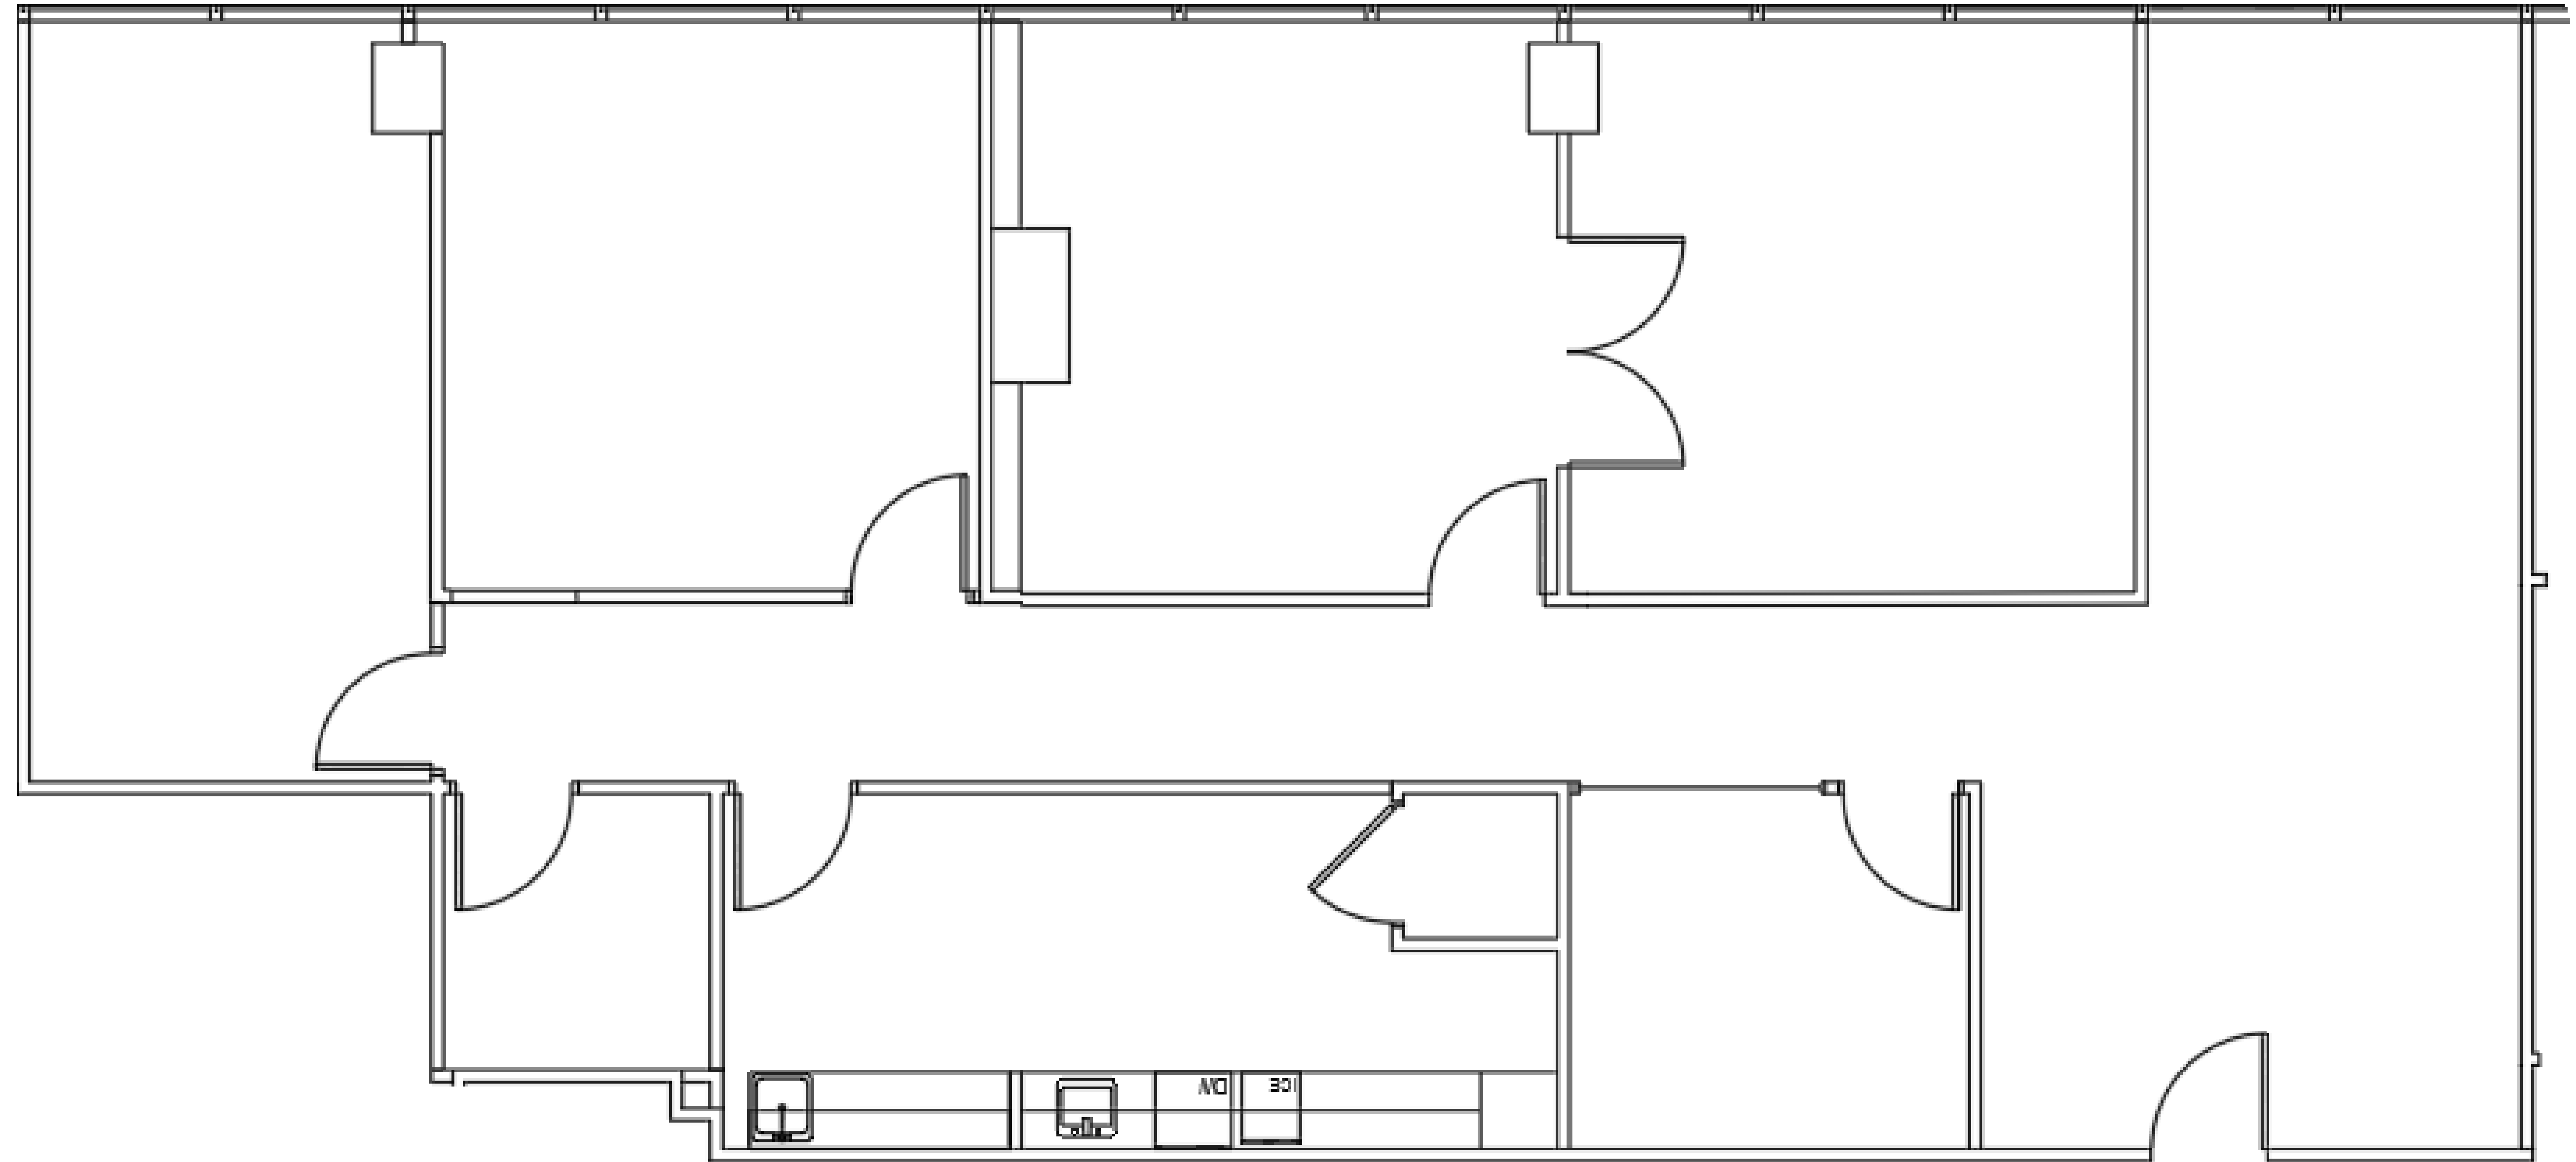

POST OAK CENTRAL - Building 2

SUITE 2210 2,171 RSF

PARKWAY

832.308.6055 | pky.com

NORTH