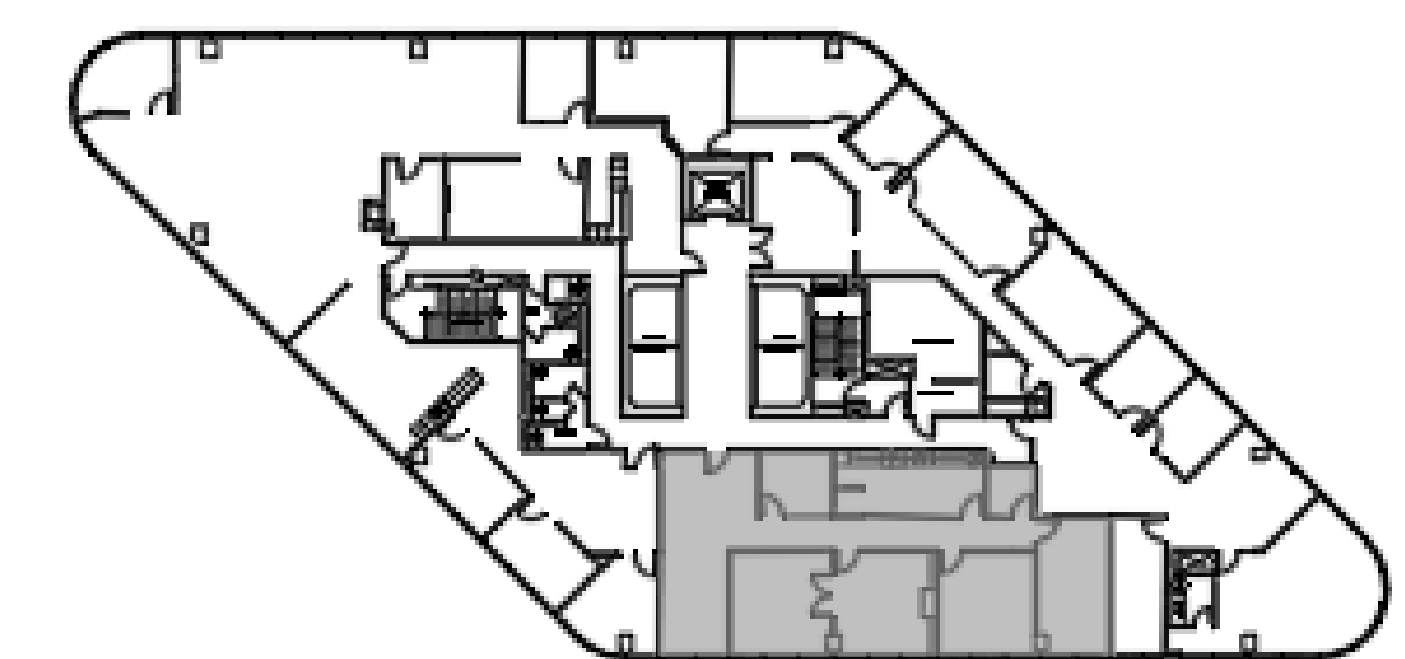

POST OAK CENTRAL - Building 2

SUITE 2210 2,171 RSF

PARKWAY

832.308.6055 | pky.com

NORTH