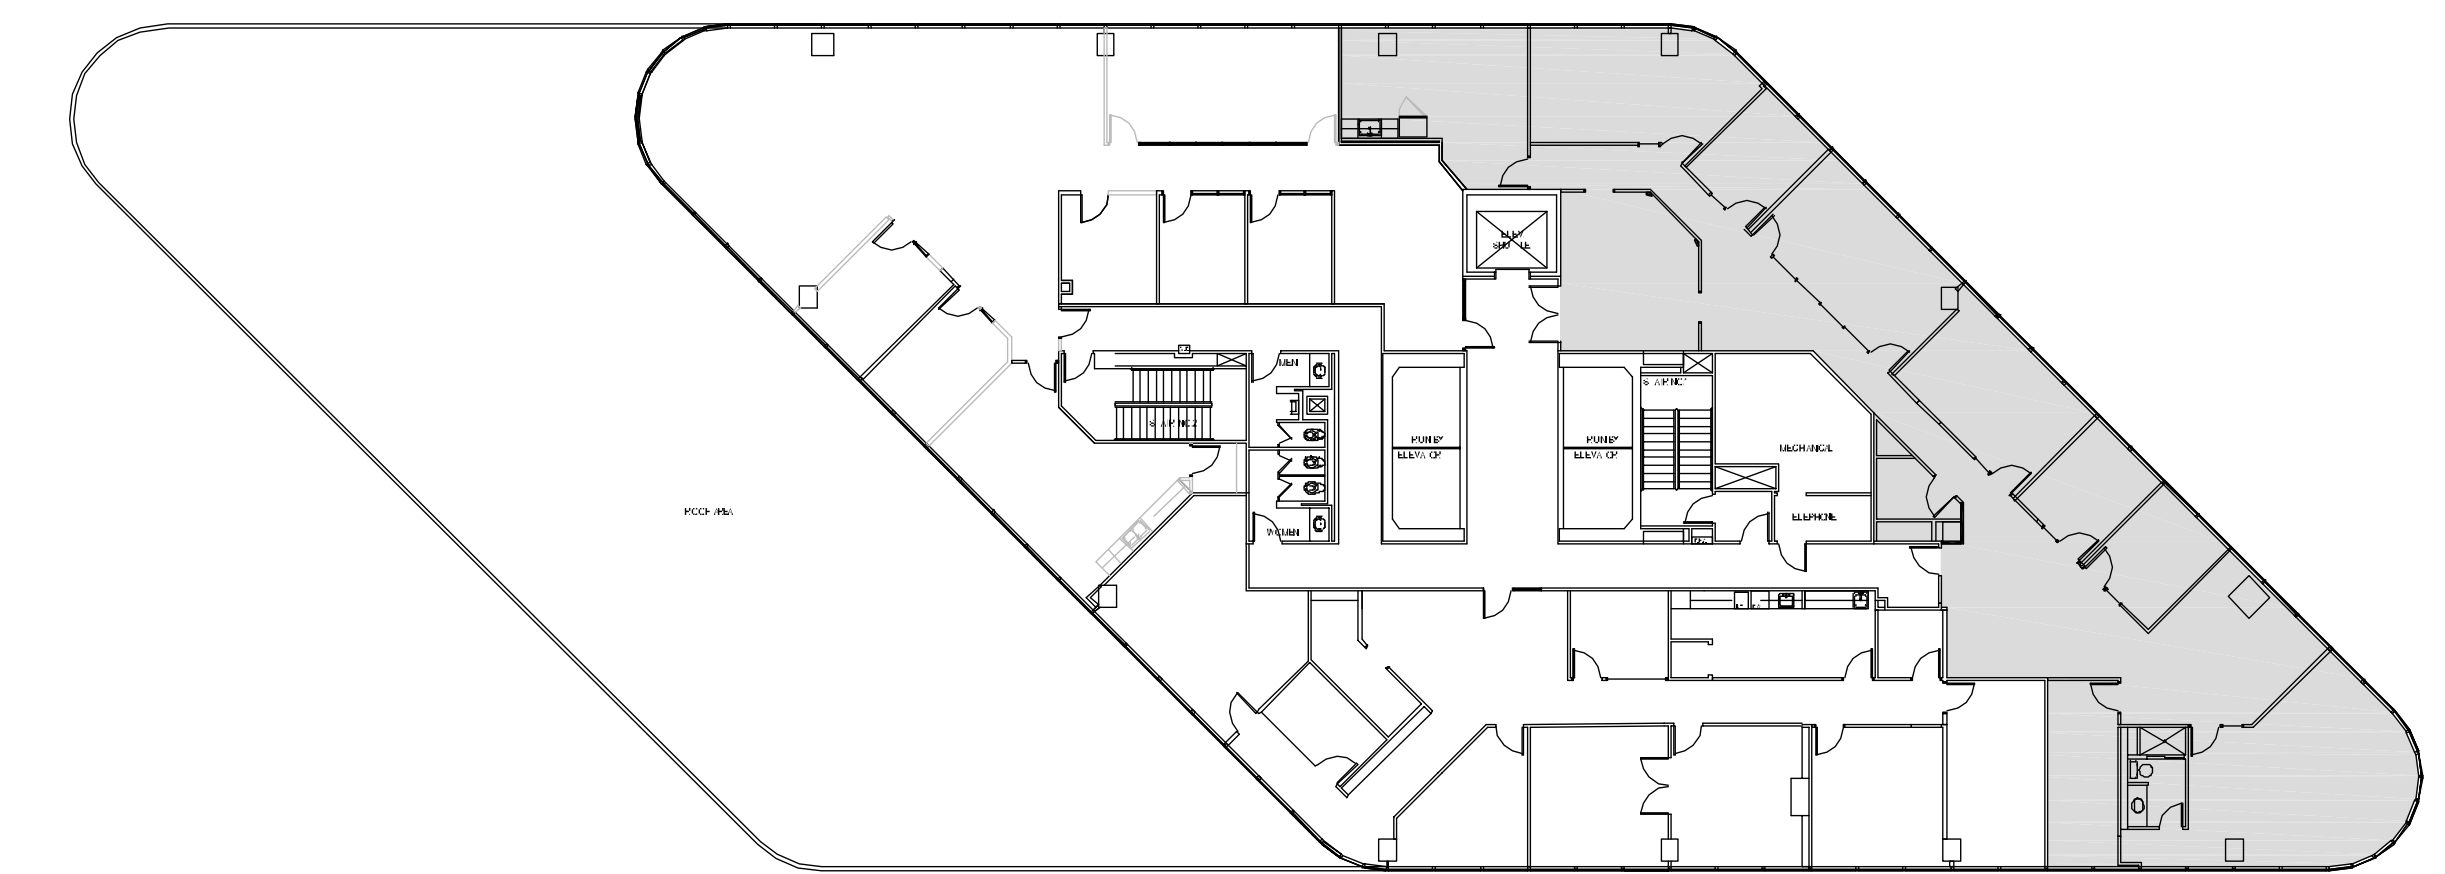

POST OAK CENTRAL - Building 2

SUITE 2280 4,274 RSF

PARKWAY

832.308.6055 | pky.com