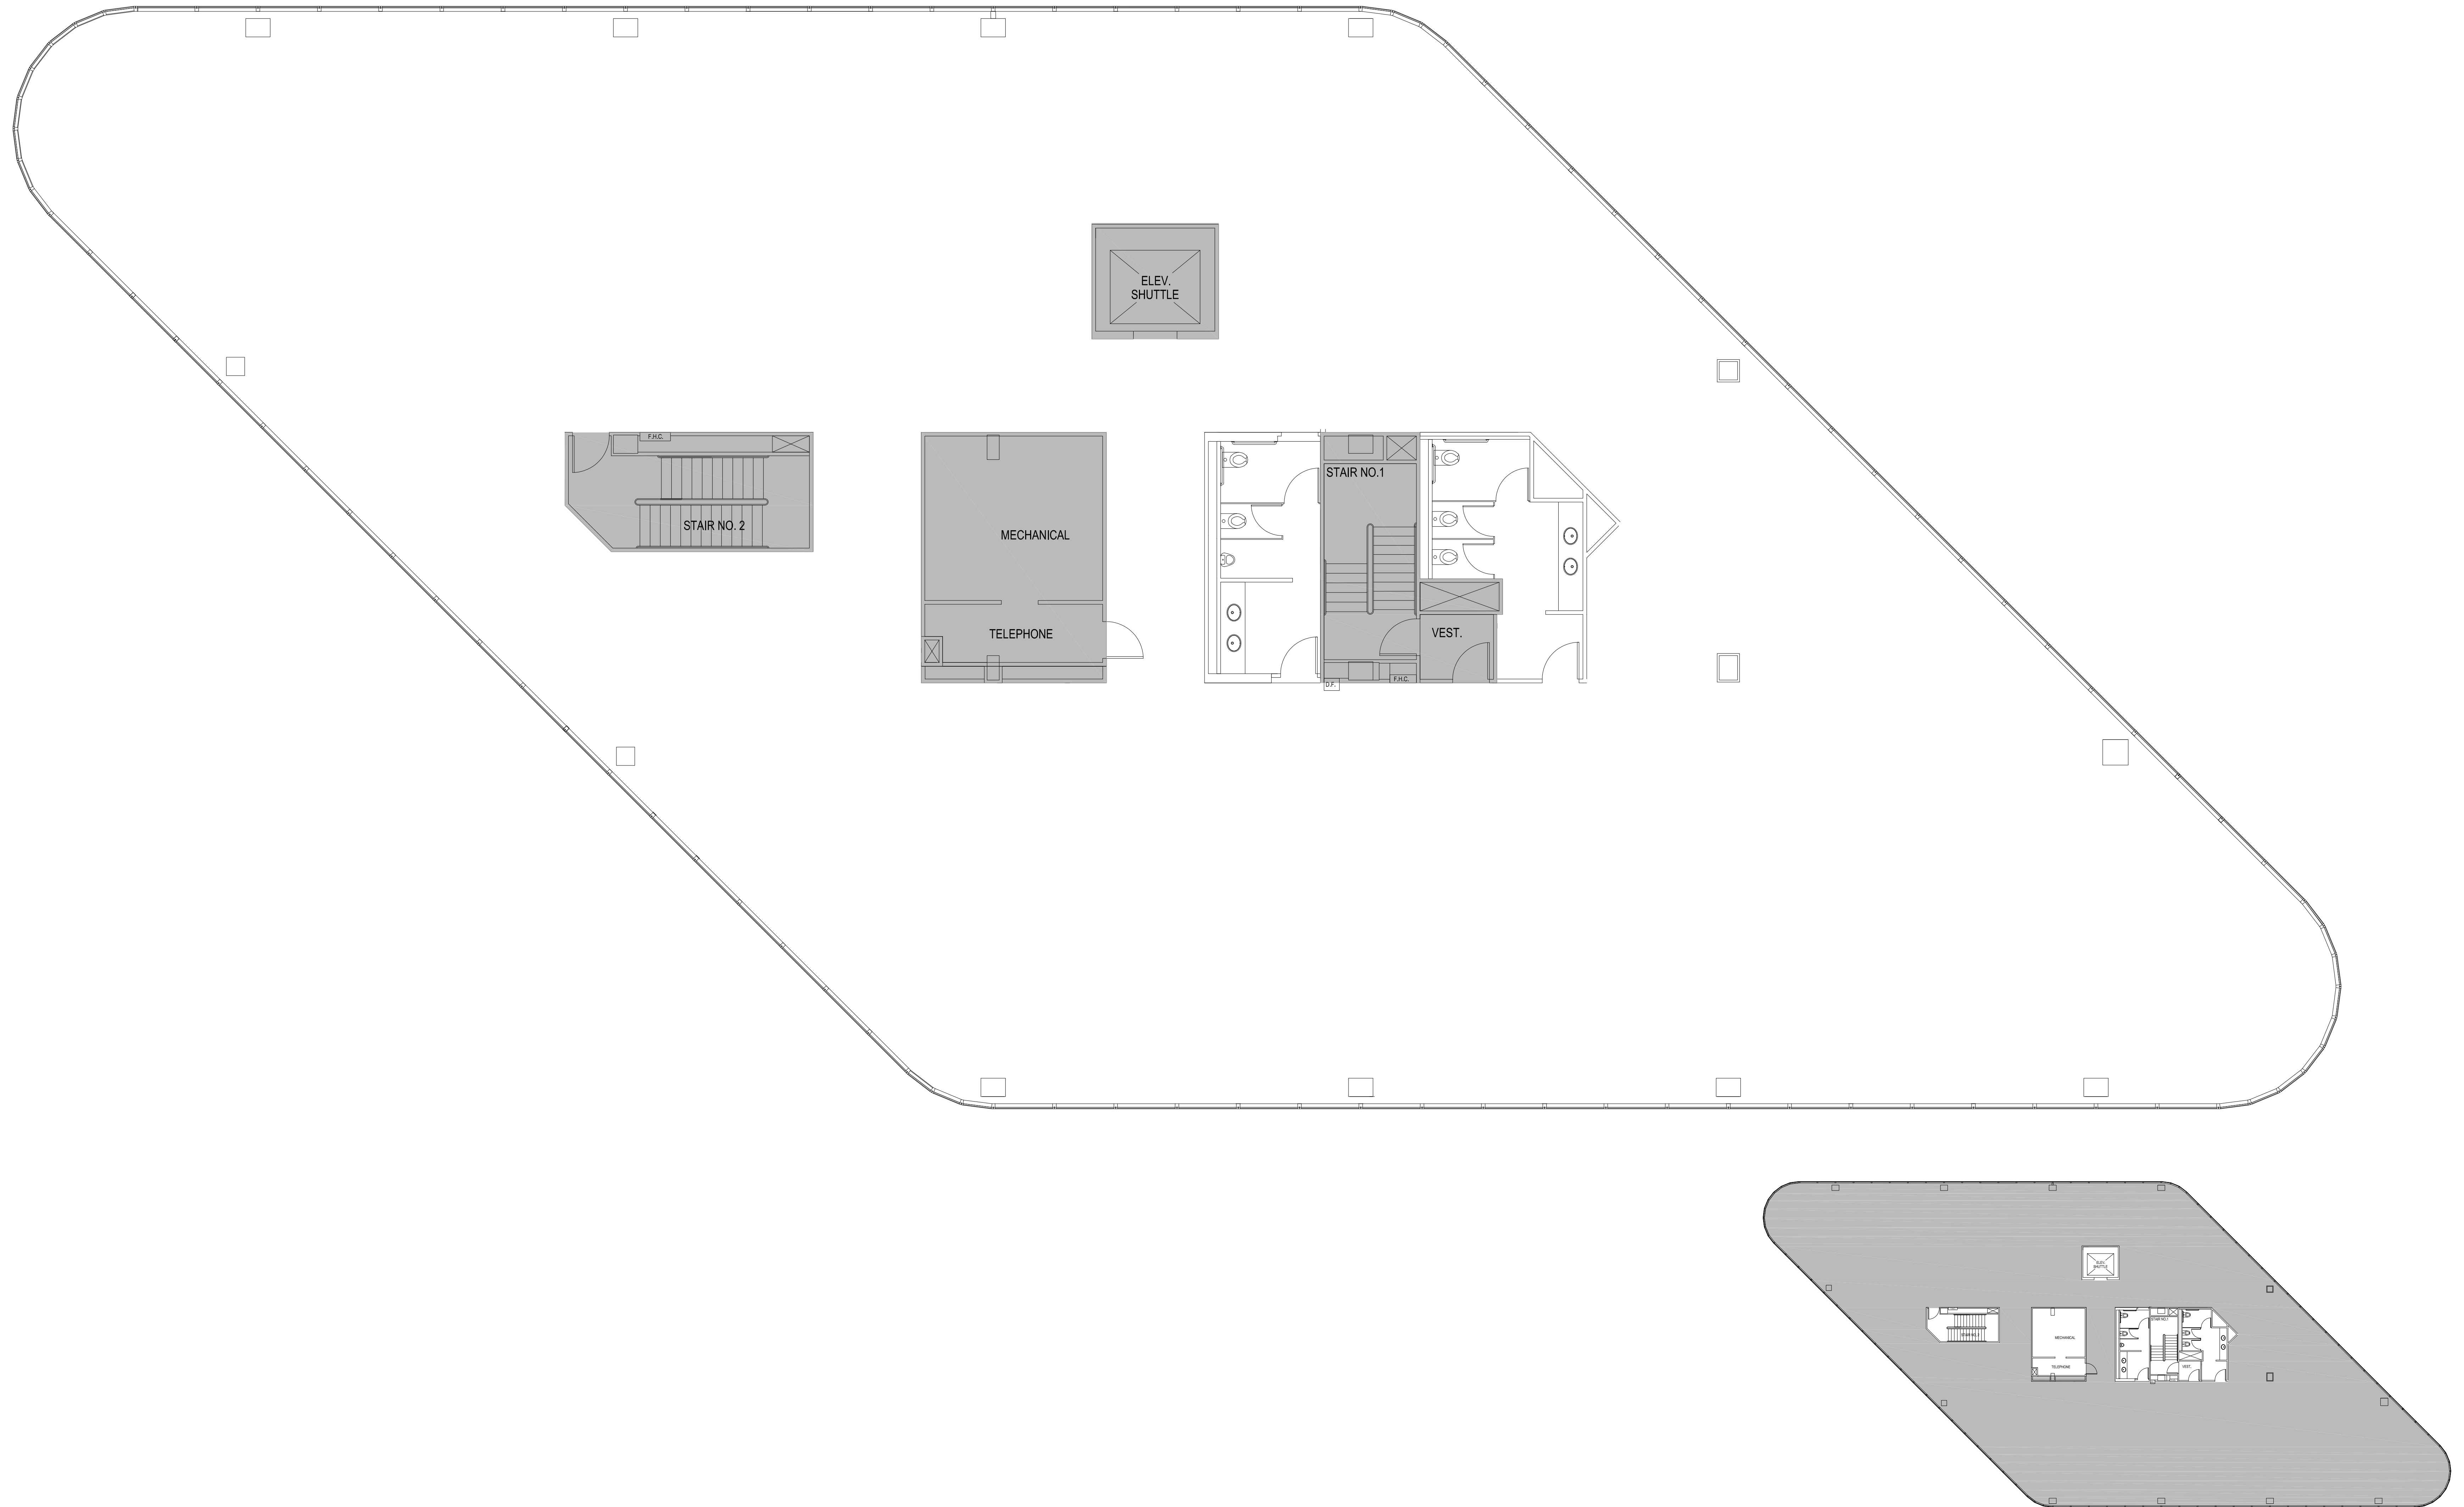

POST OAK CENTRAL - Building 2

SUITE 2400 11,510 RSF