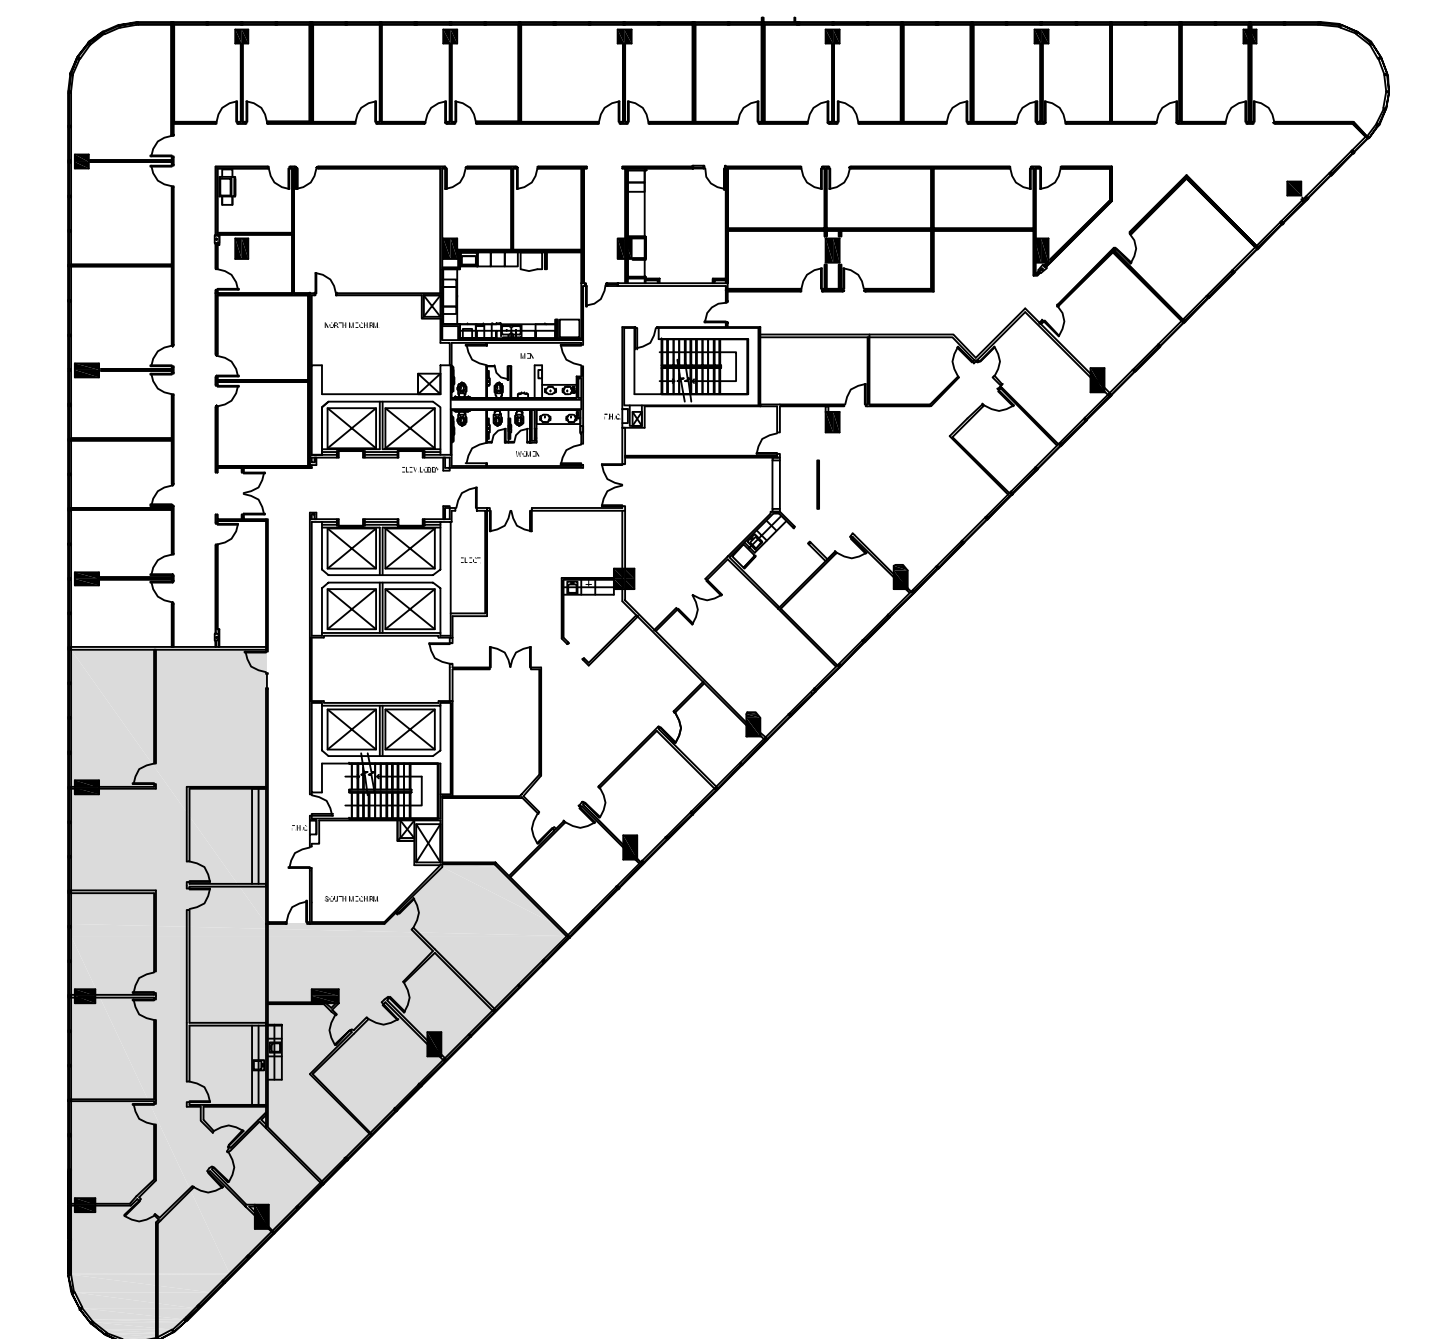

POST OAK CENTRAL - Building 3

SUITE 270 4,746 RSF

PARKWAY

832.308.6055 | pky.com