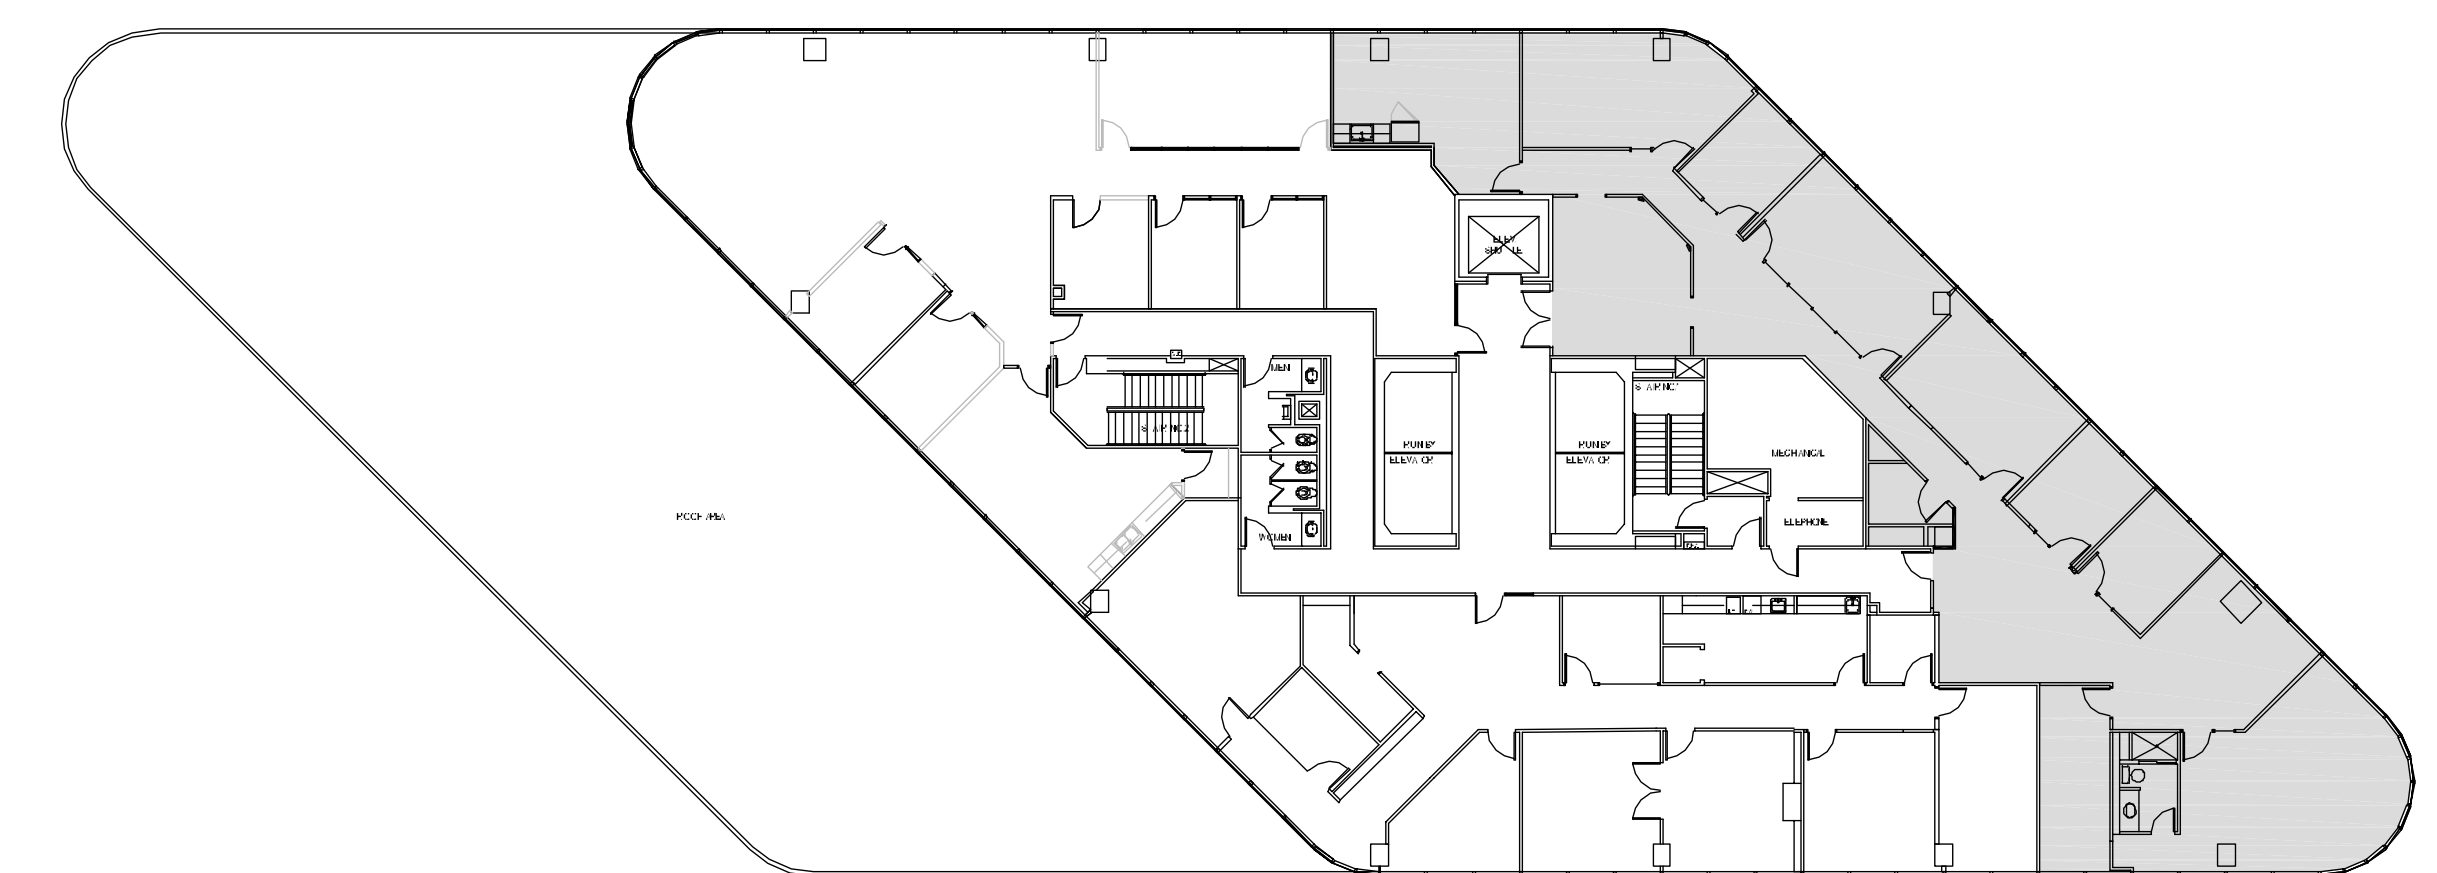

POST OAK CENTRAL - Building 2

SUITE 2280 4,007 RSF