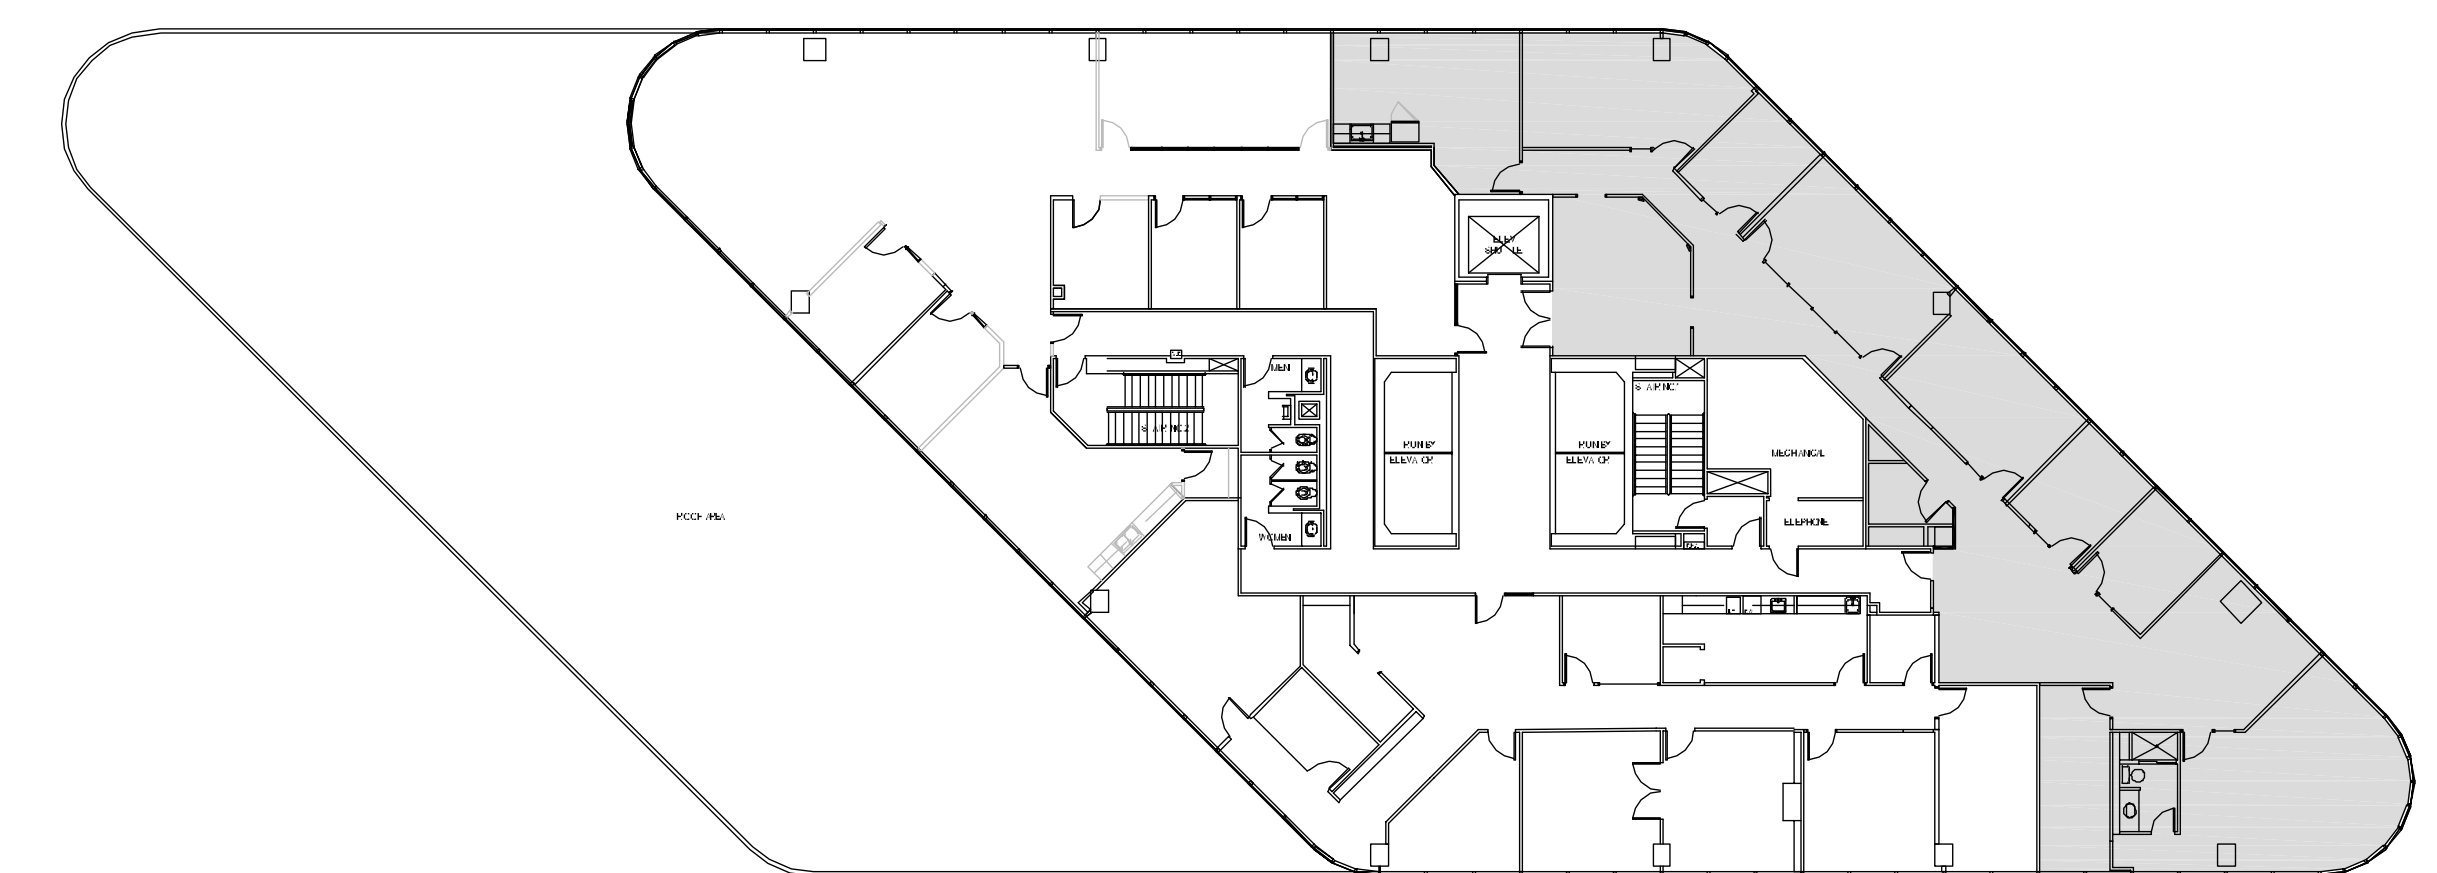

# POST OAK CENTRAL - Building 2

SUITE 2280 4,274 RSF