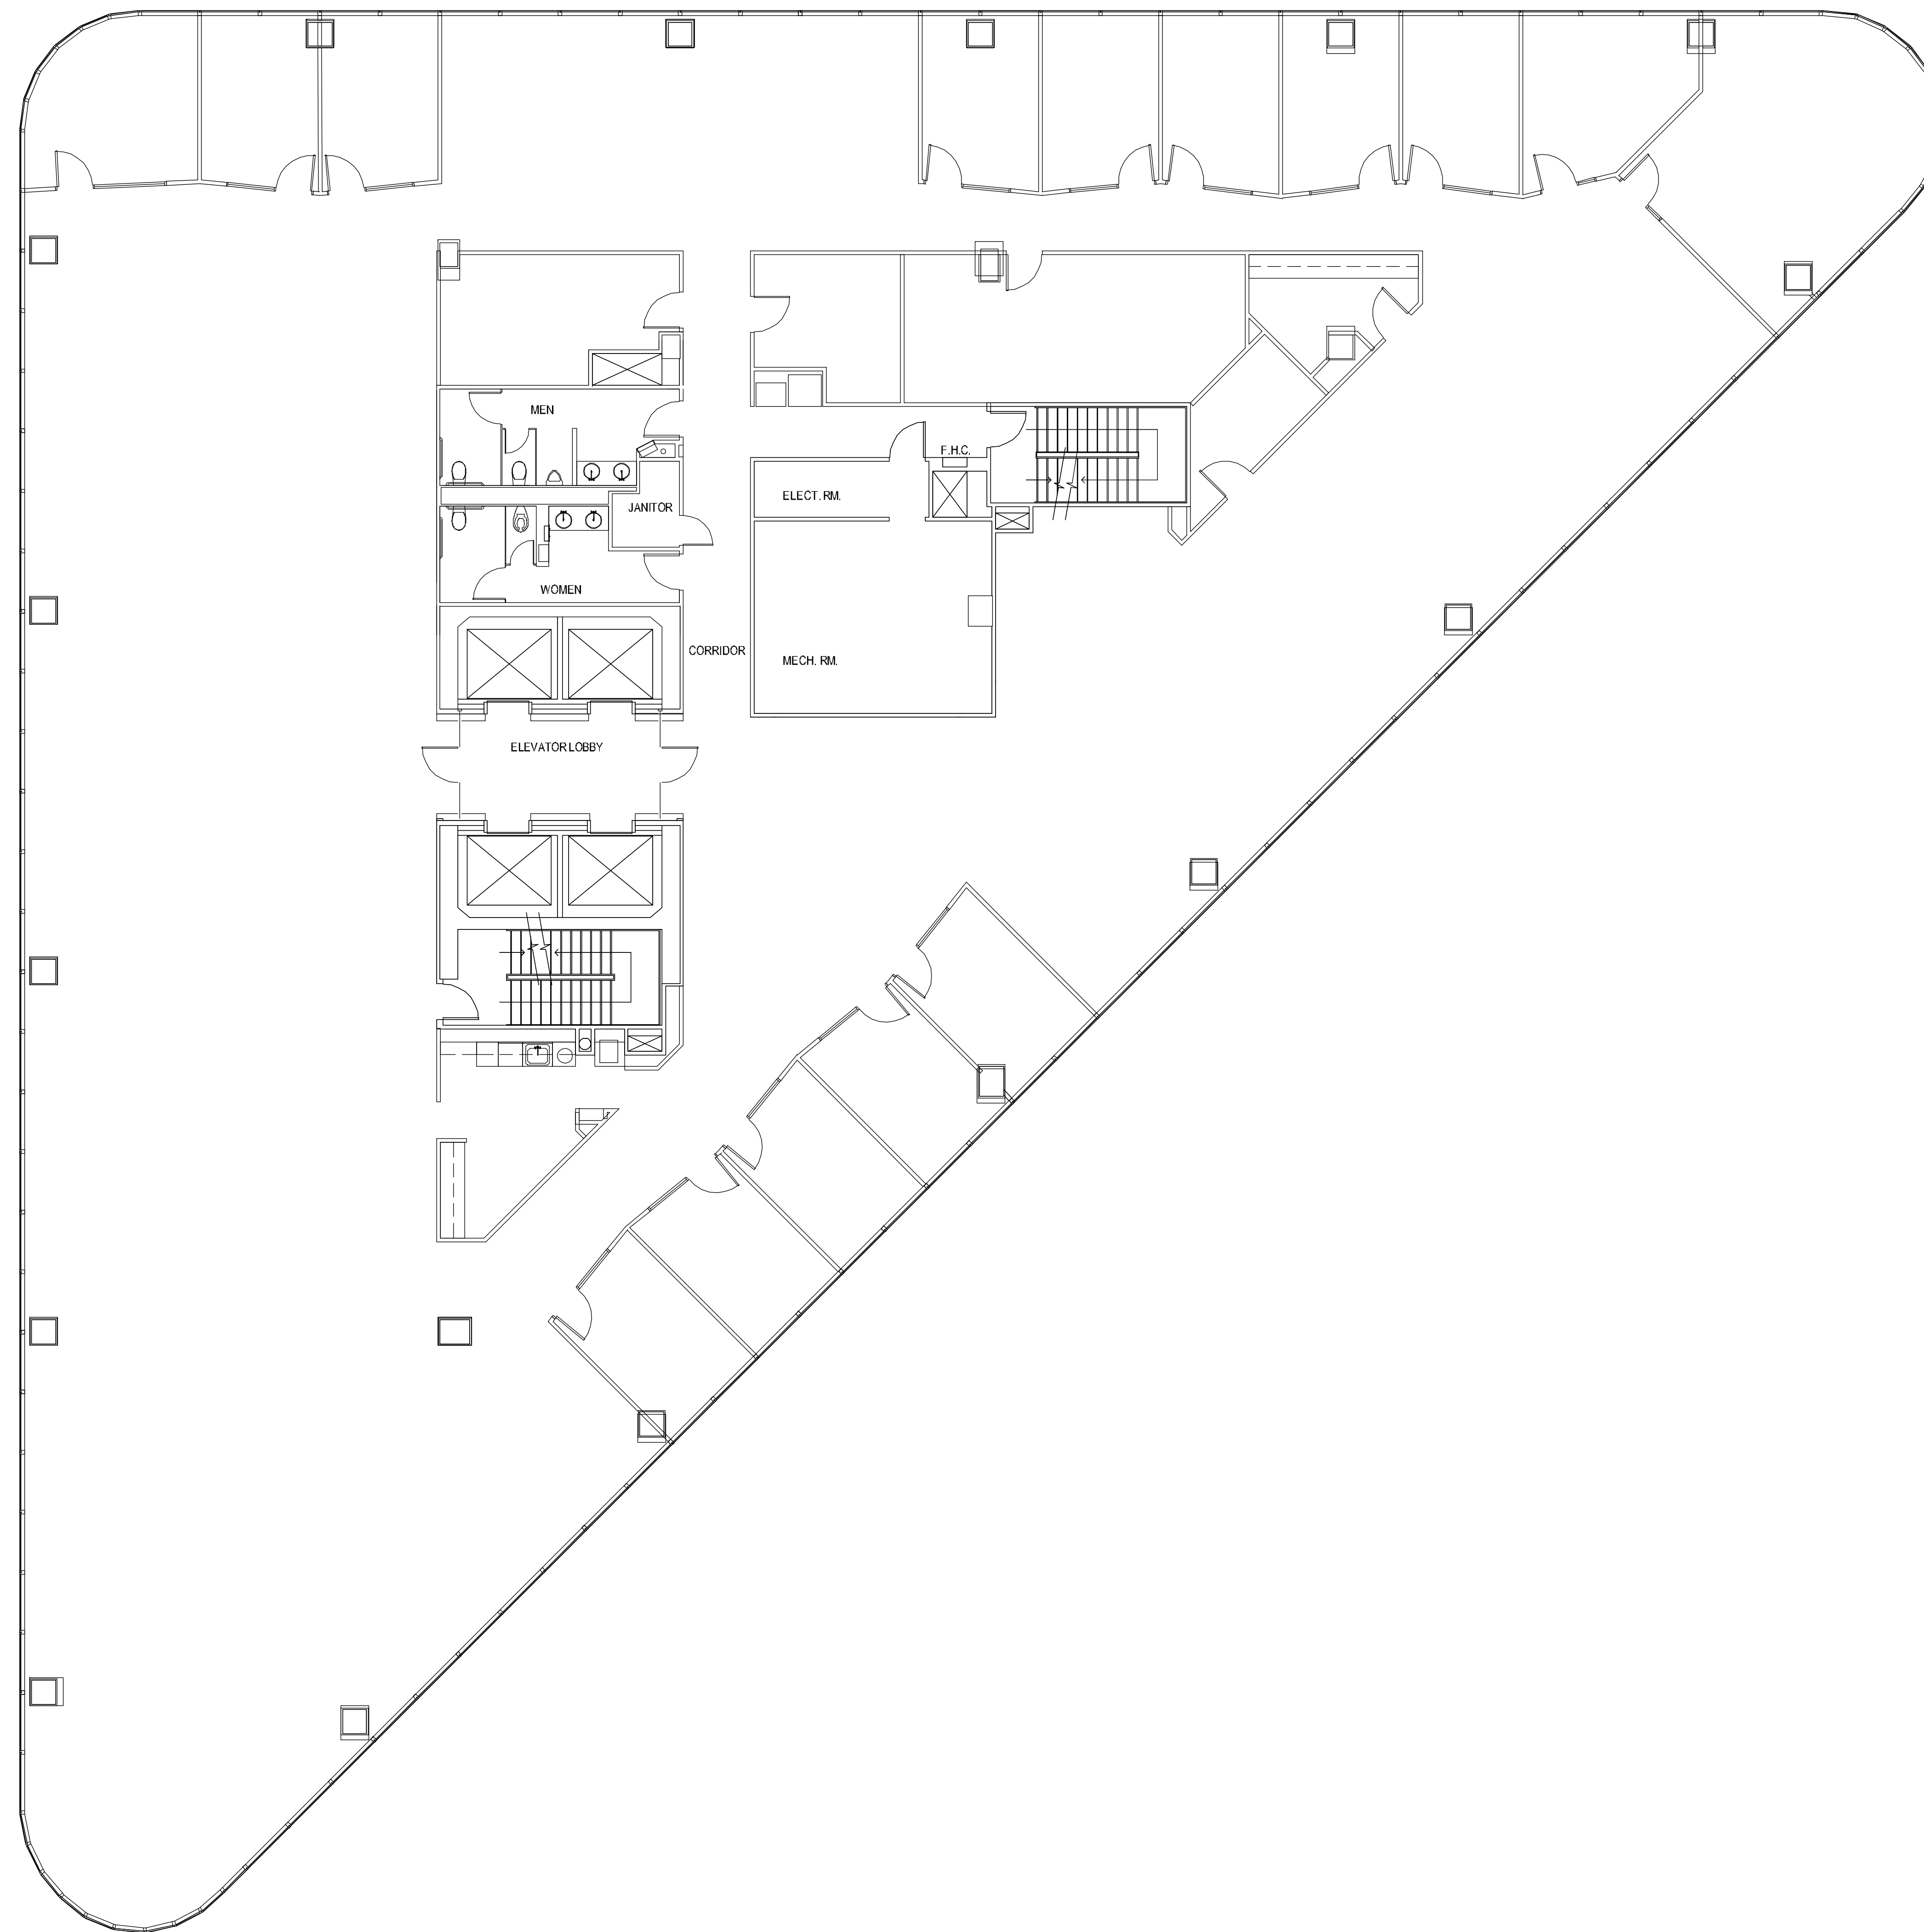

# POST OAK CENTRAL - Building 3

SUITE 1500 14,670 RSF

NORTH