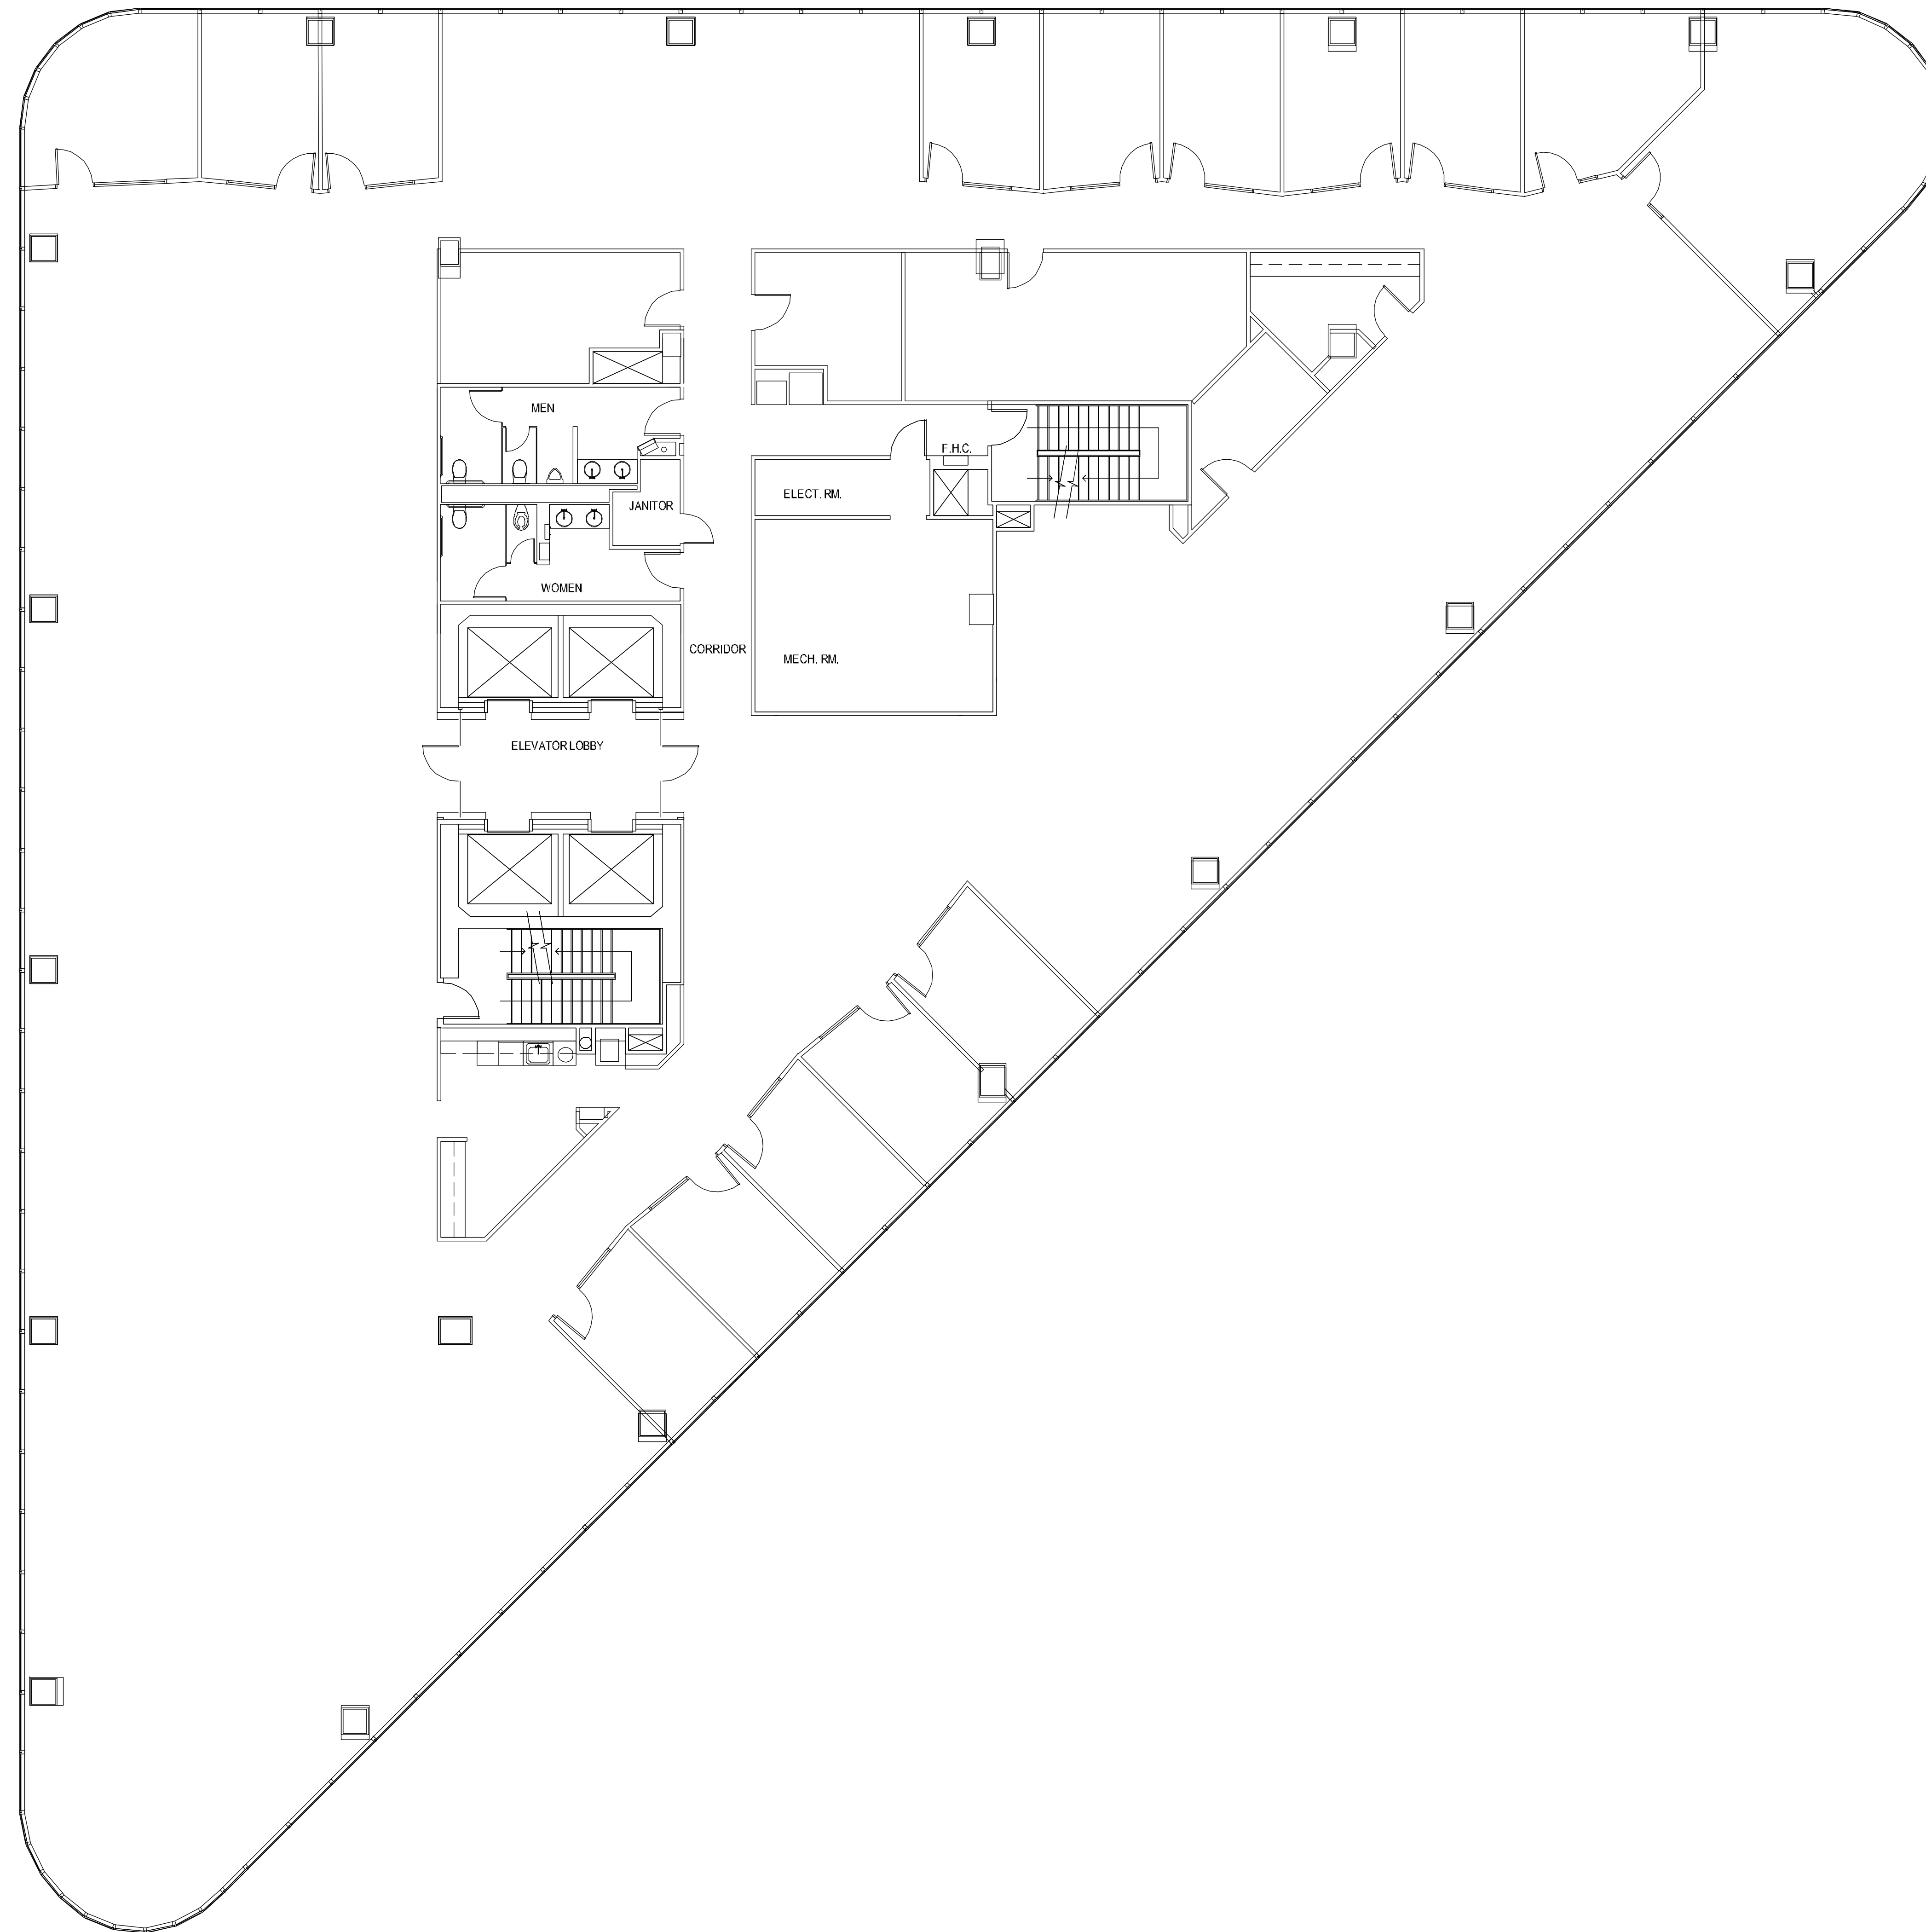

POST OAK CENTRAL - Building 3

SUITE 1500 14,670 RSF