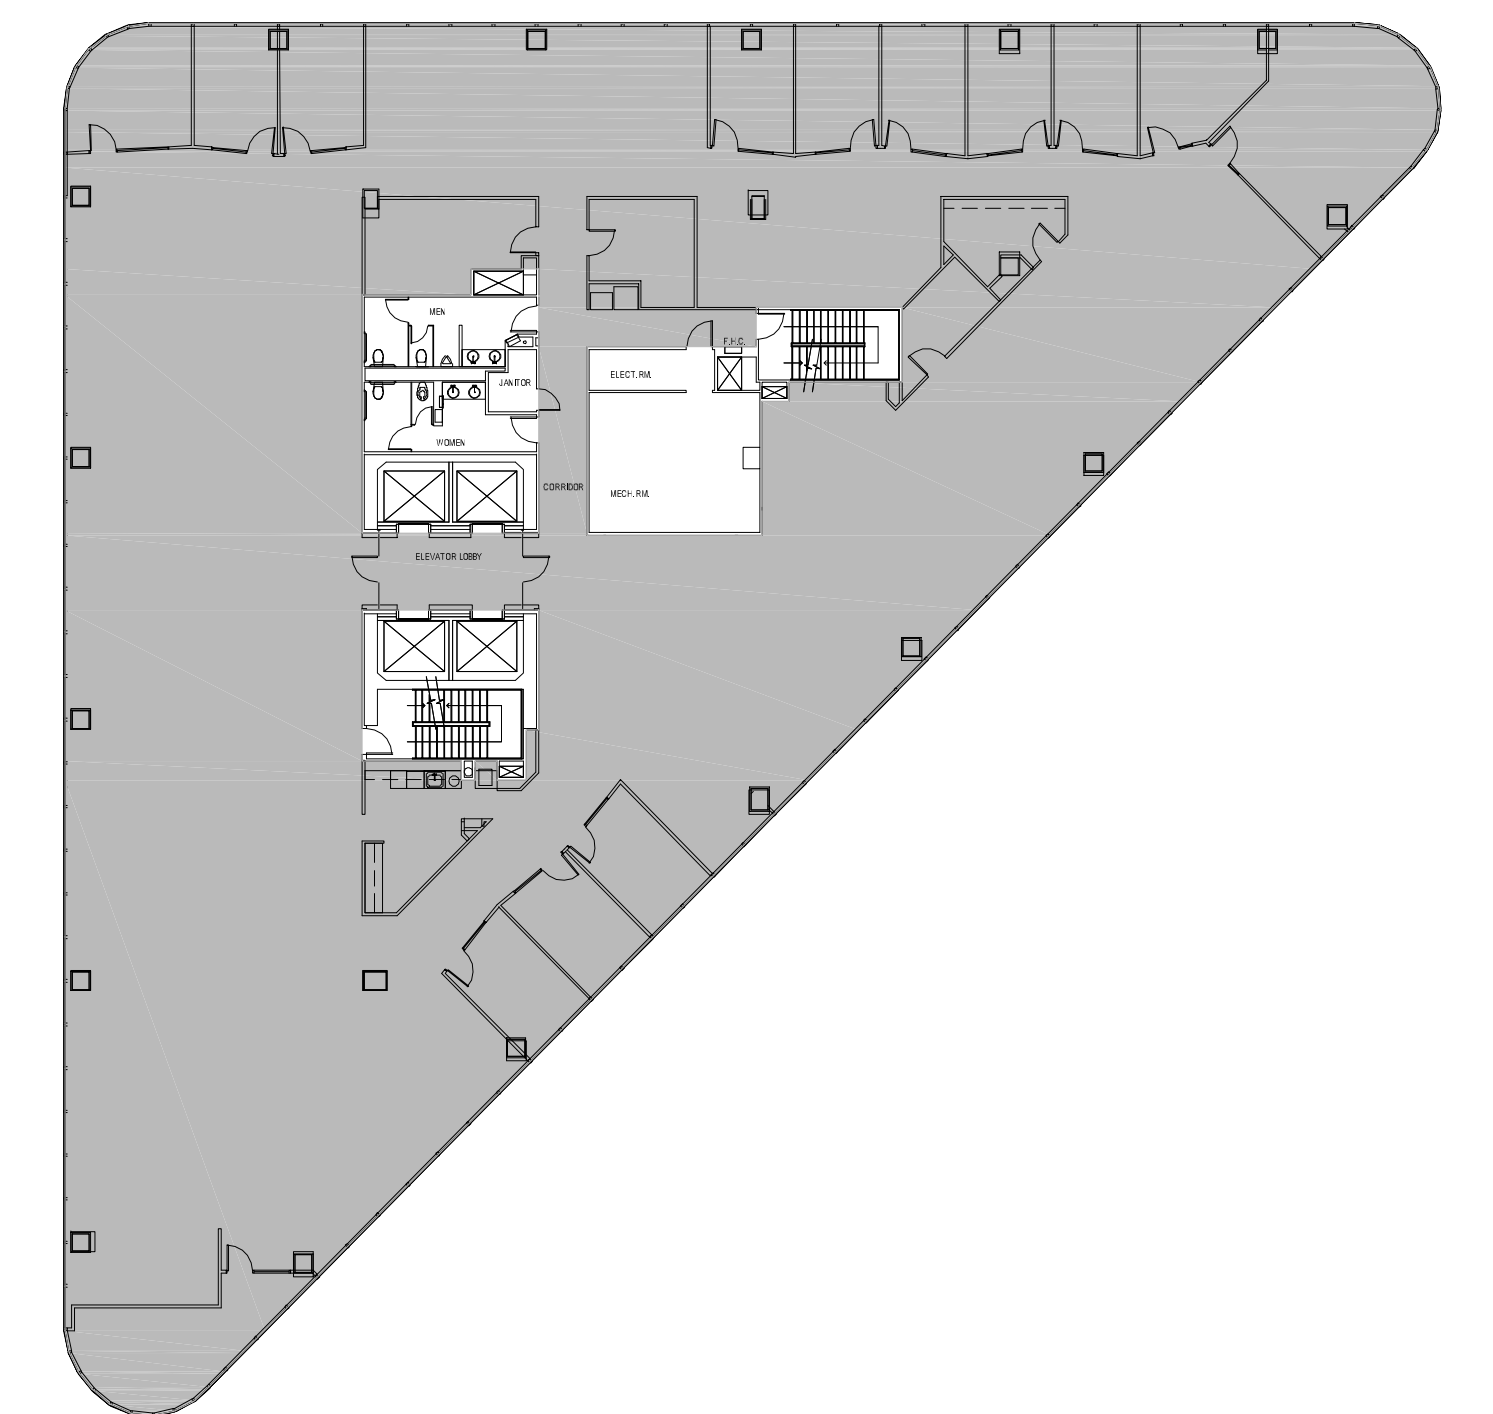

POST OAK CENTRAL - Building 3

SUITE 1500 14,670 RSF