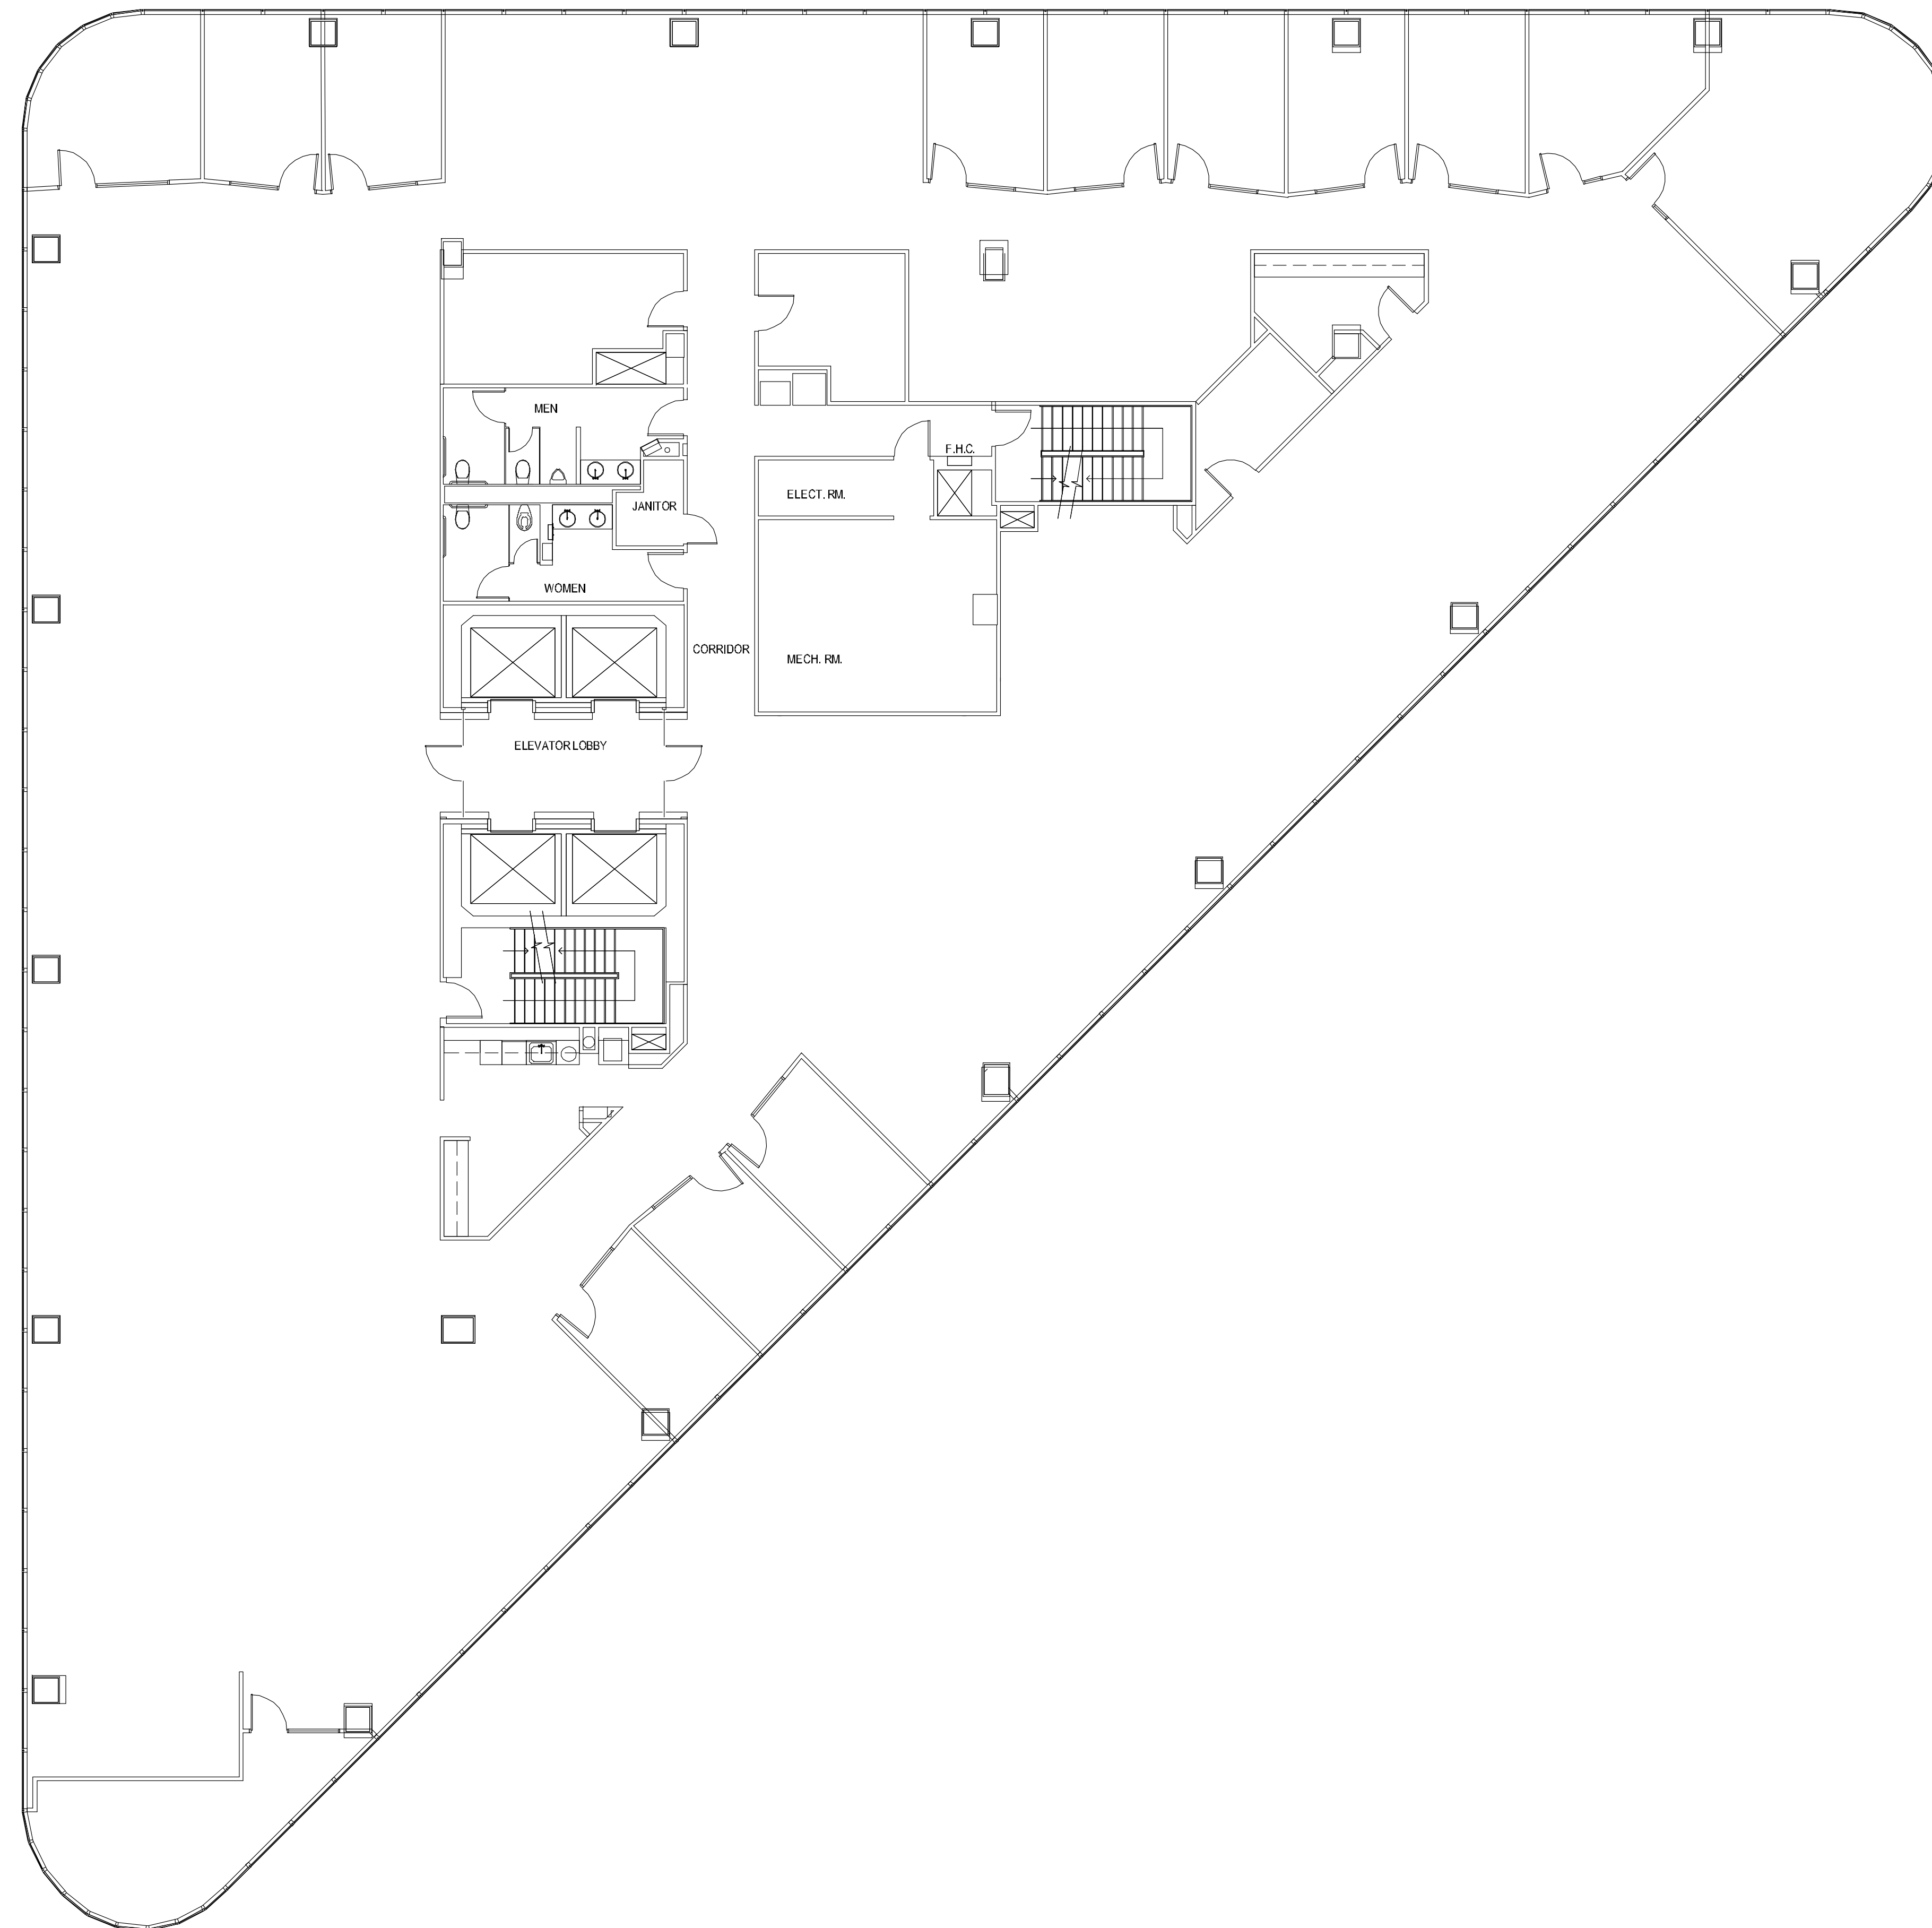

POST OAK CENTRAL - Building 3

SUITE 1500 14,670 RSF