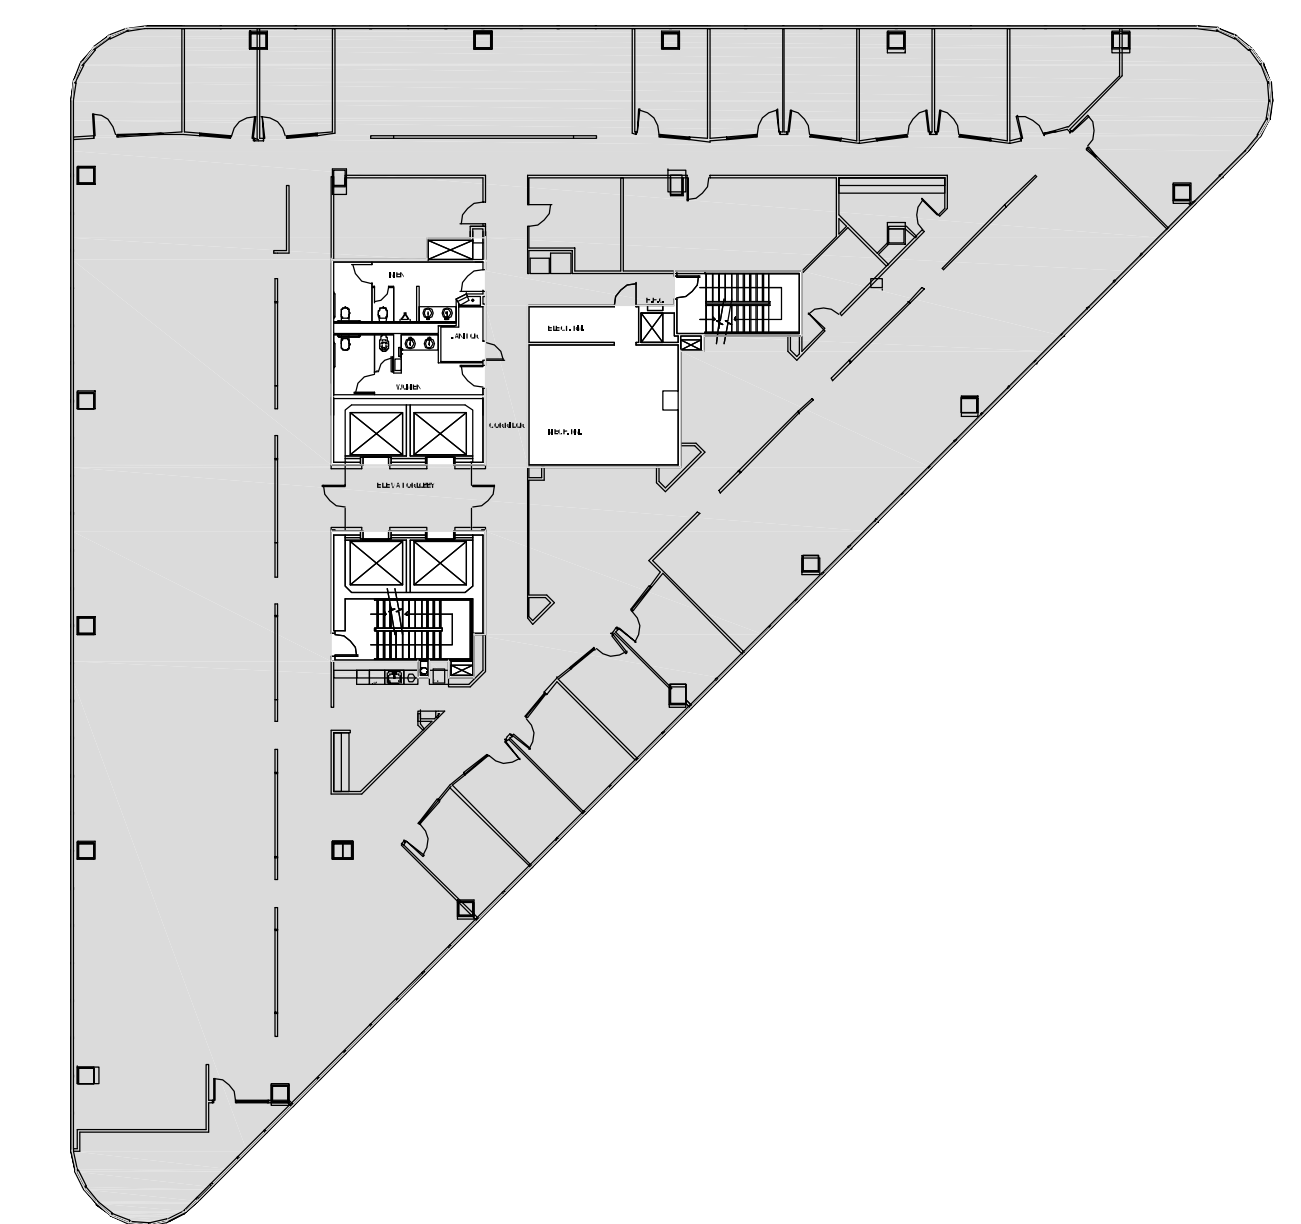

# POST OAK CENTRAL - Building 3

SUITE 1500 14,670 RSF