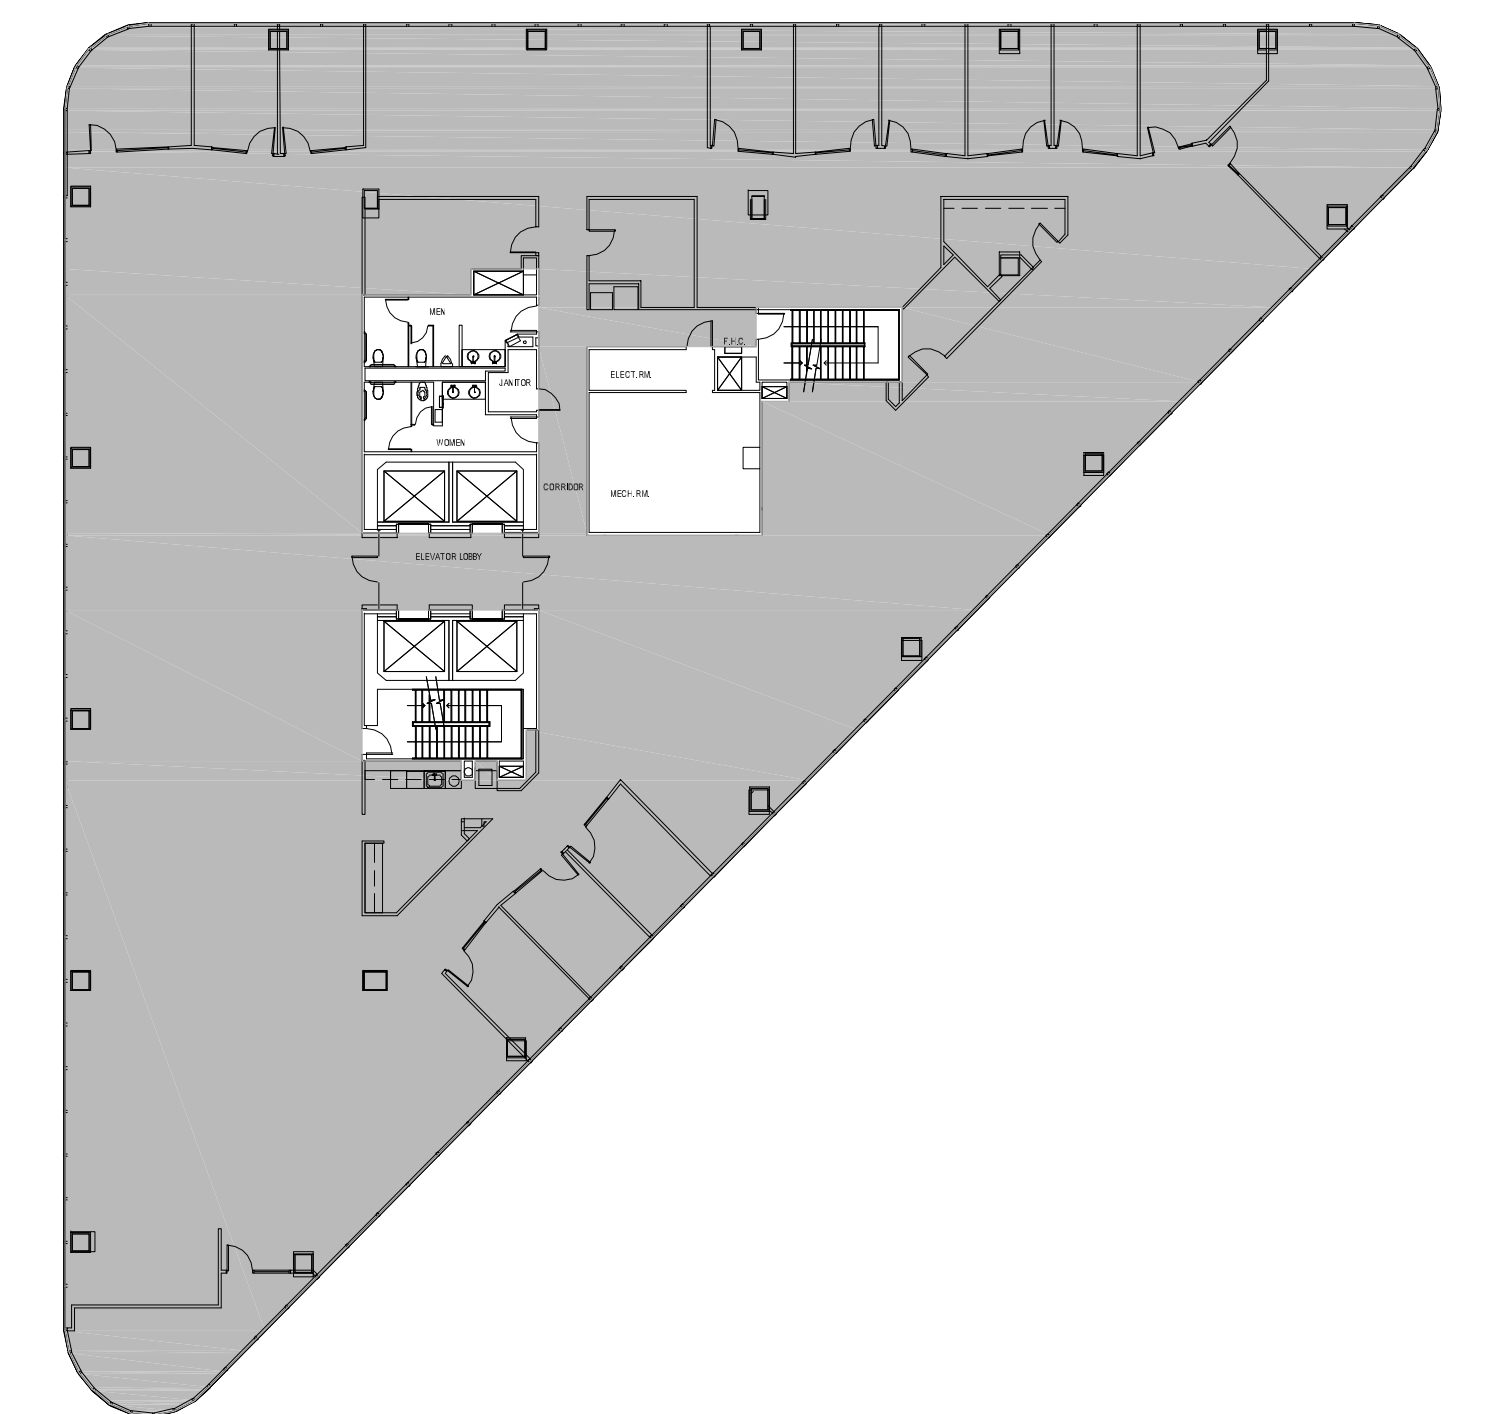

POST OAK CENTRAL - Building 3

SUITE 1500 15,297 RSF