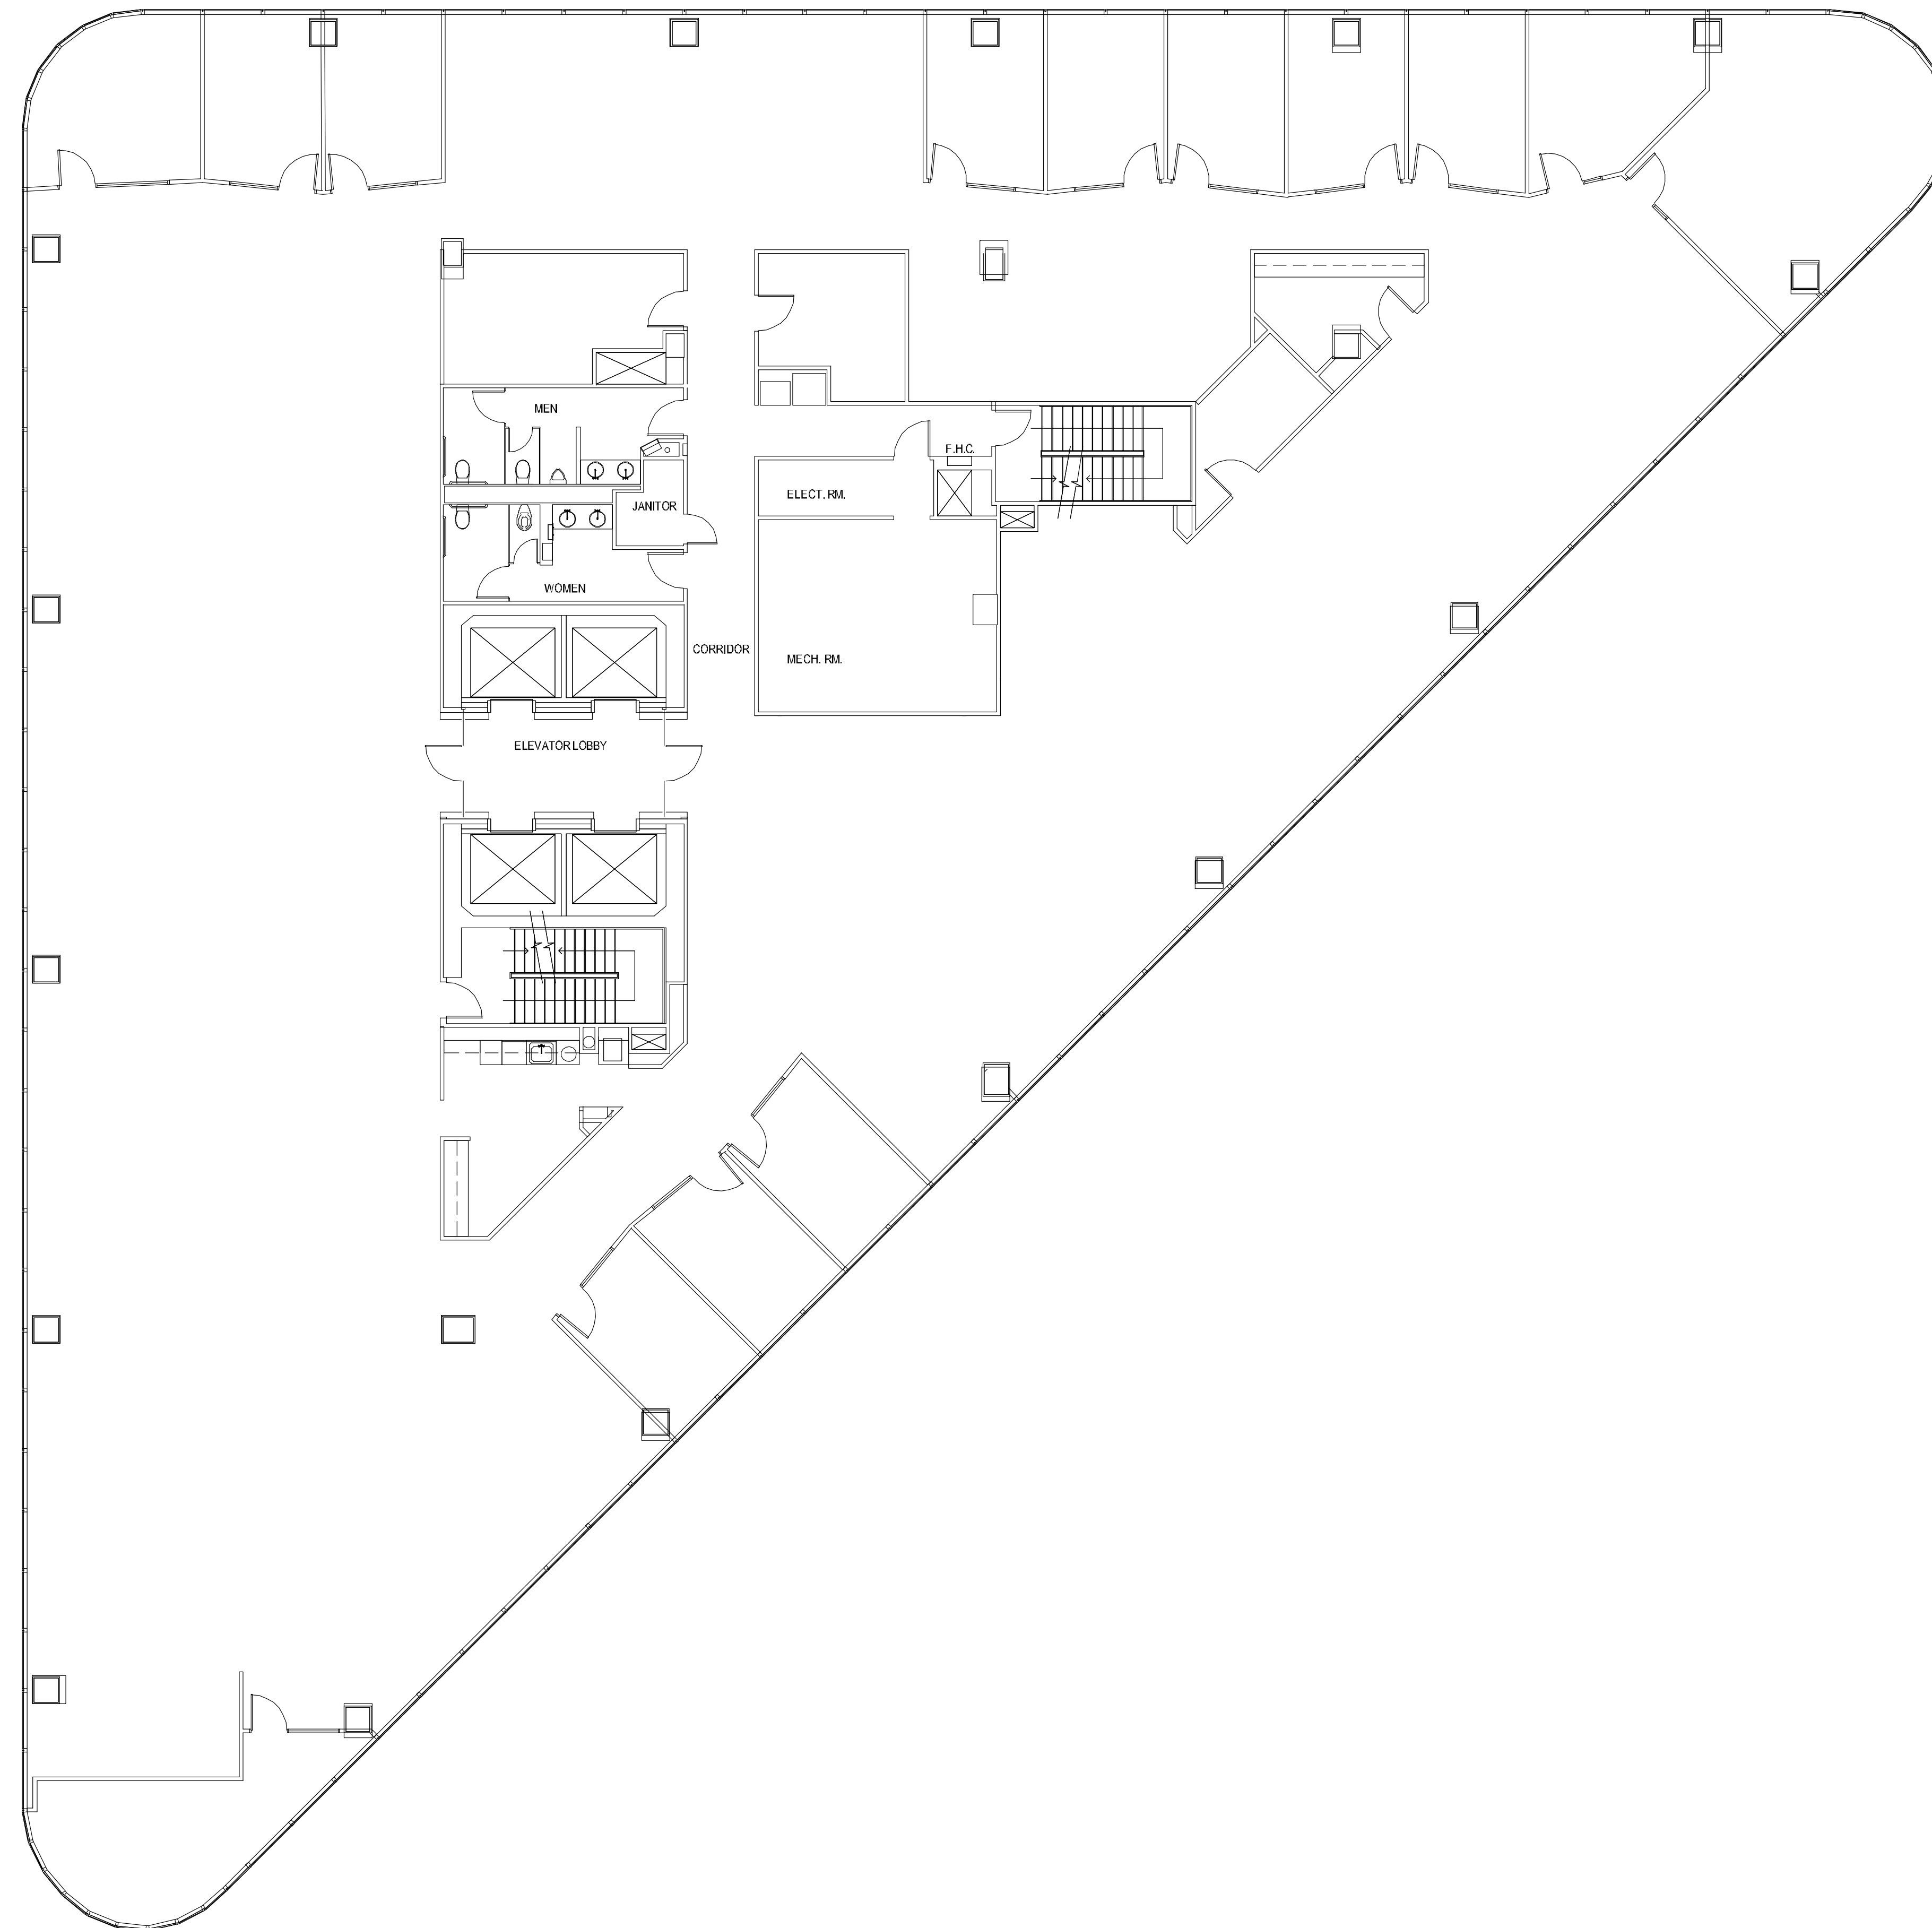

POST OAK CENTRAL - Building 3

SUITE 1500 15,297 RSF