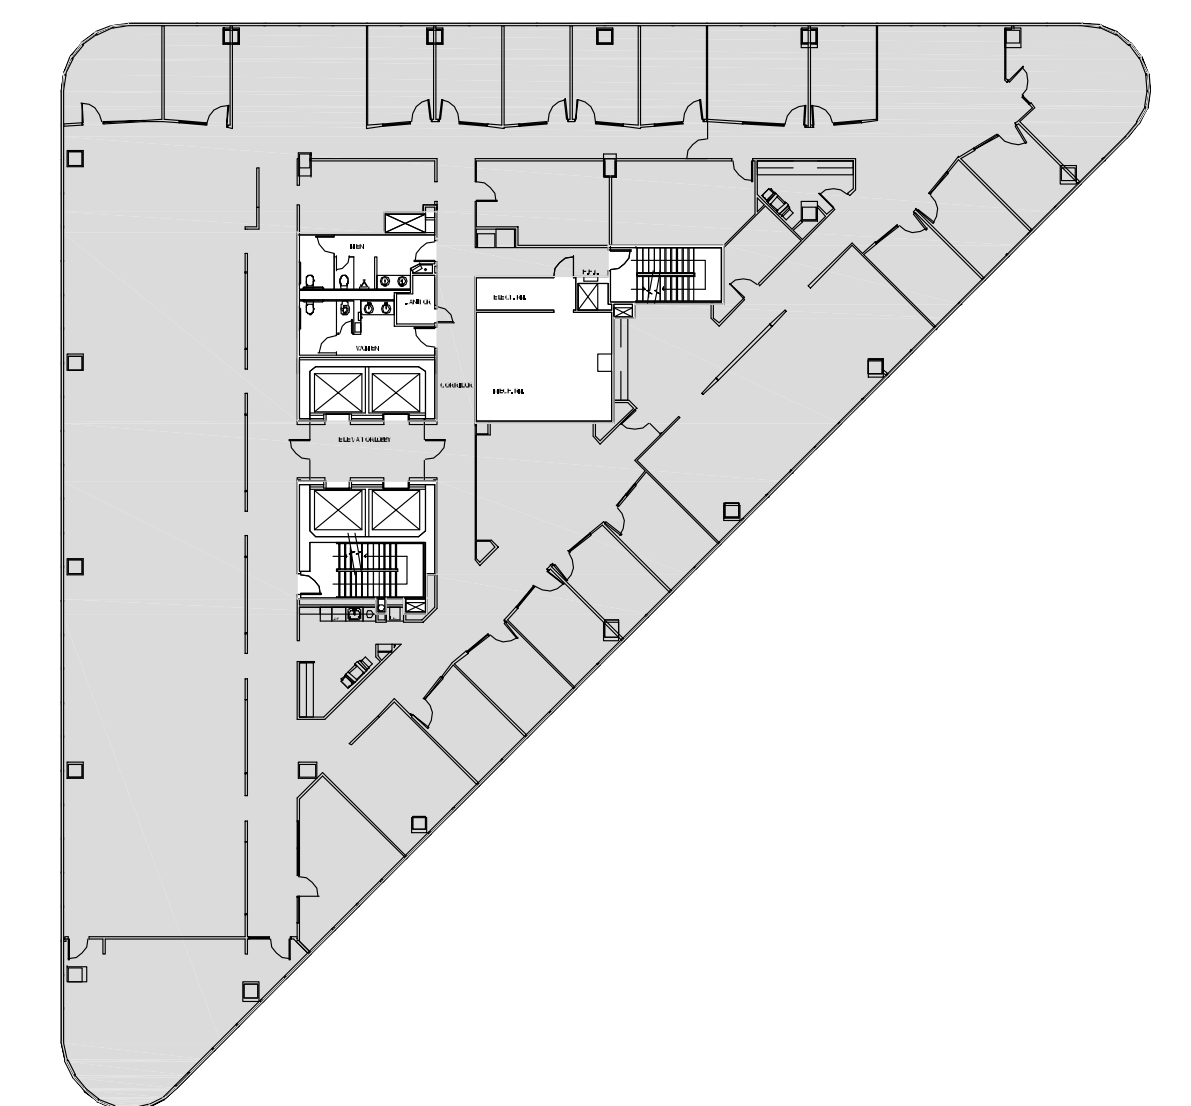

POST OAK CENTRAL - Building 3

SUITE 1600 14,670 RSF