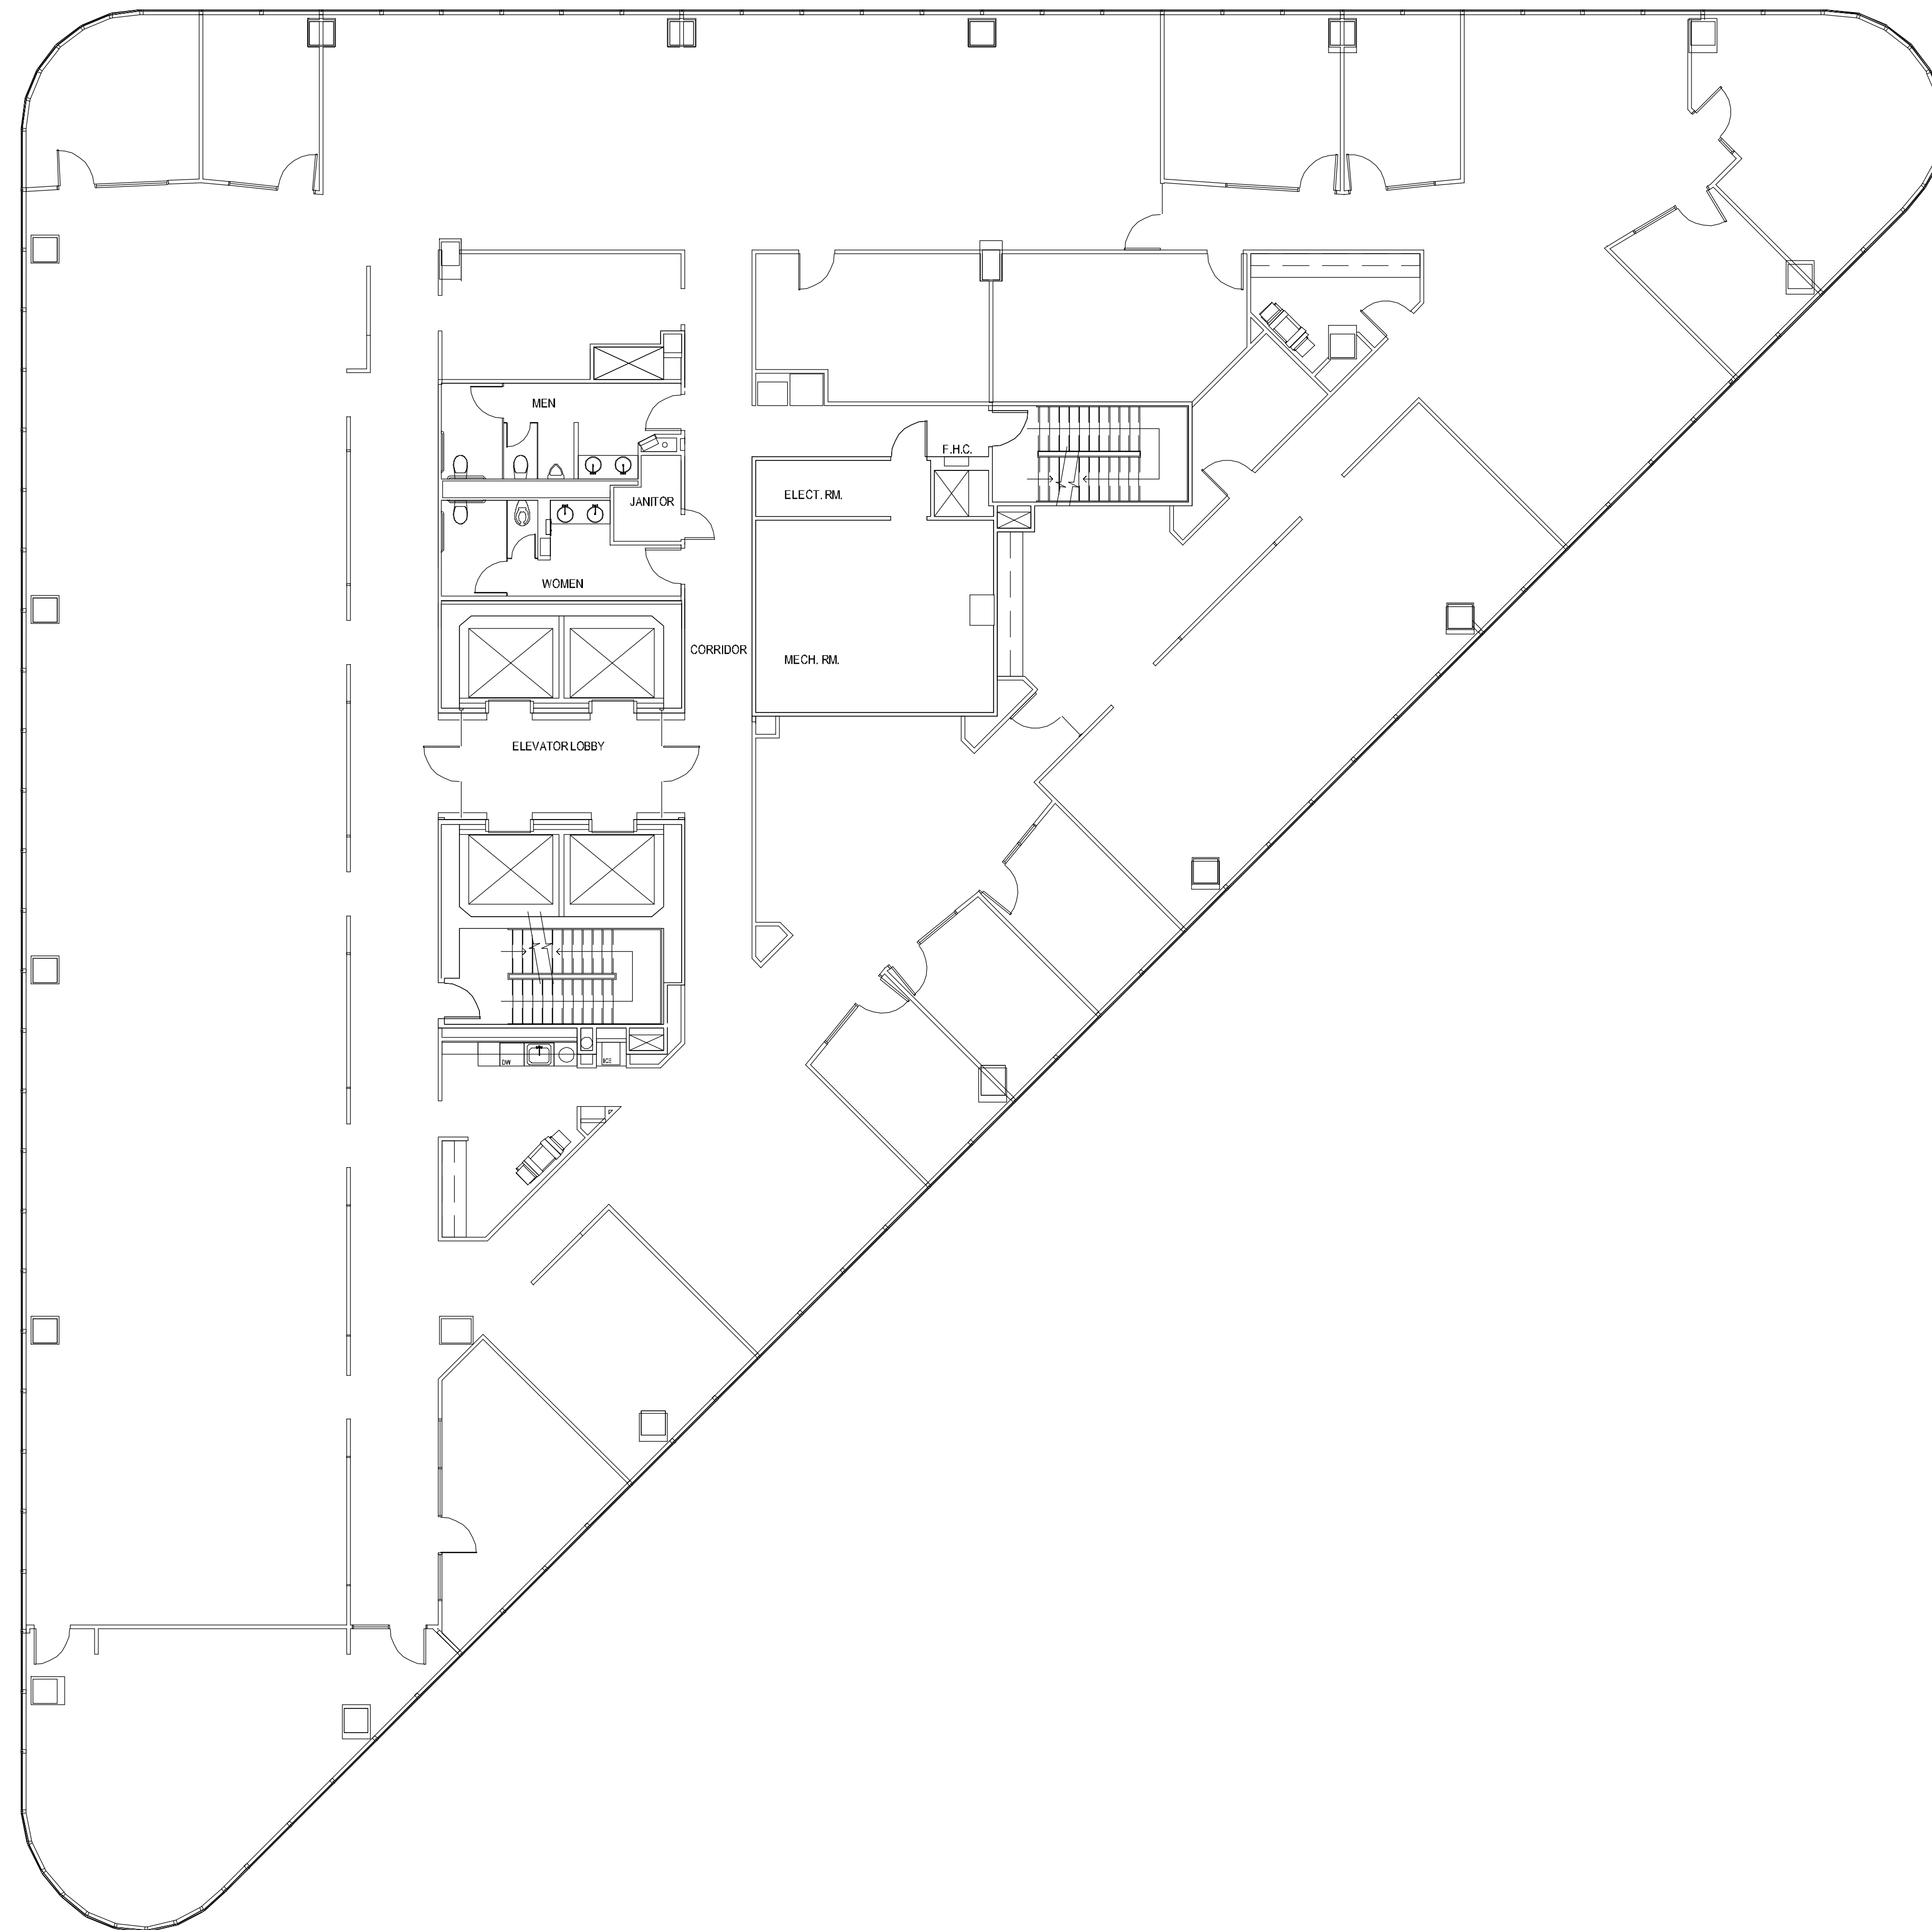

POST OAK CENTRAL - Building 3

SUITE 1600 14,670 RSF

NORTH