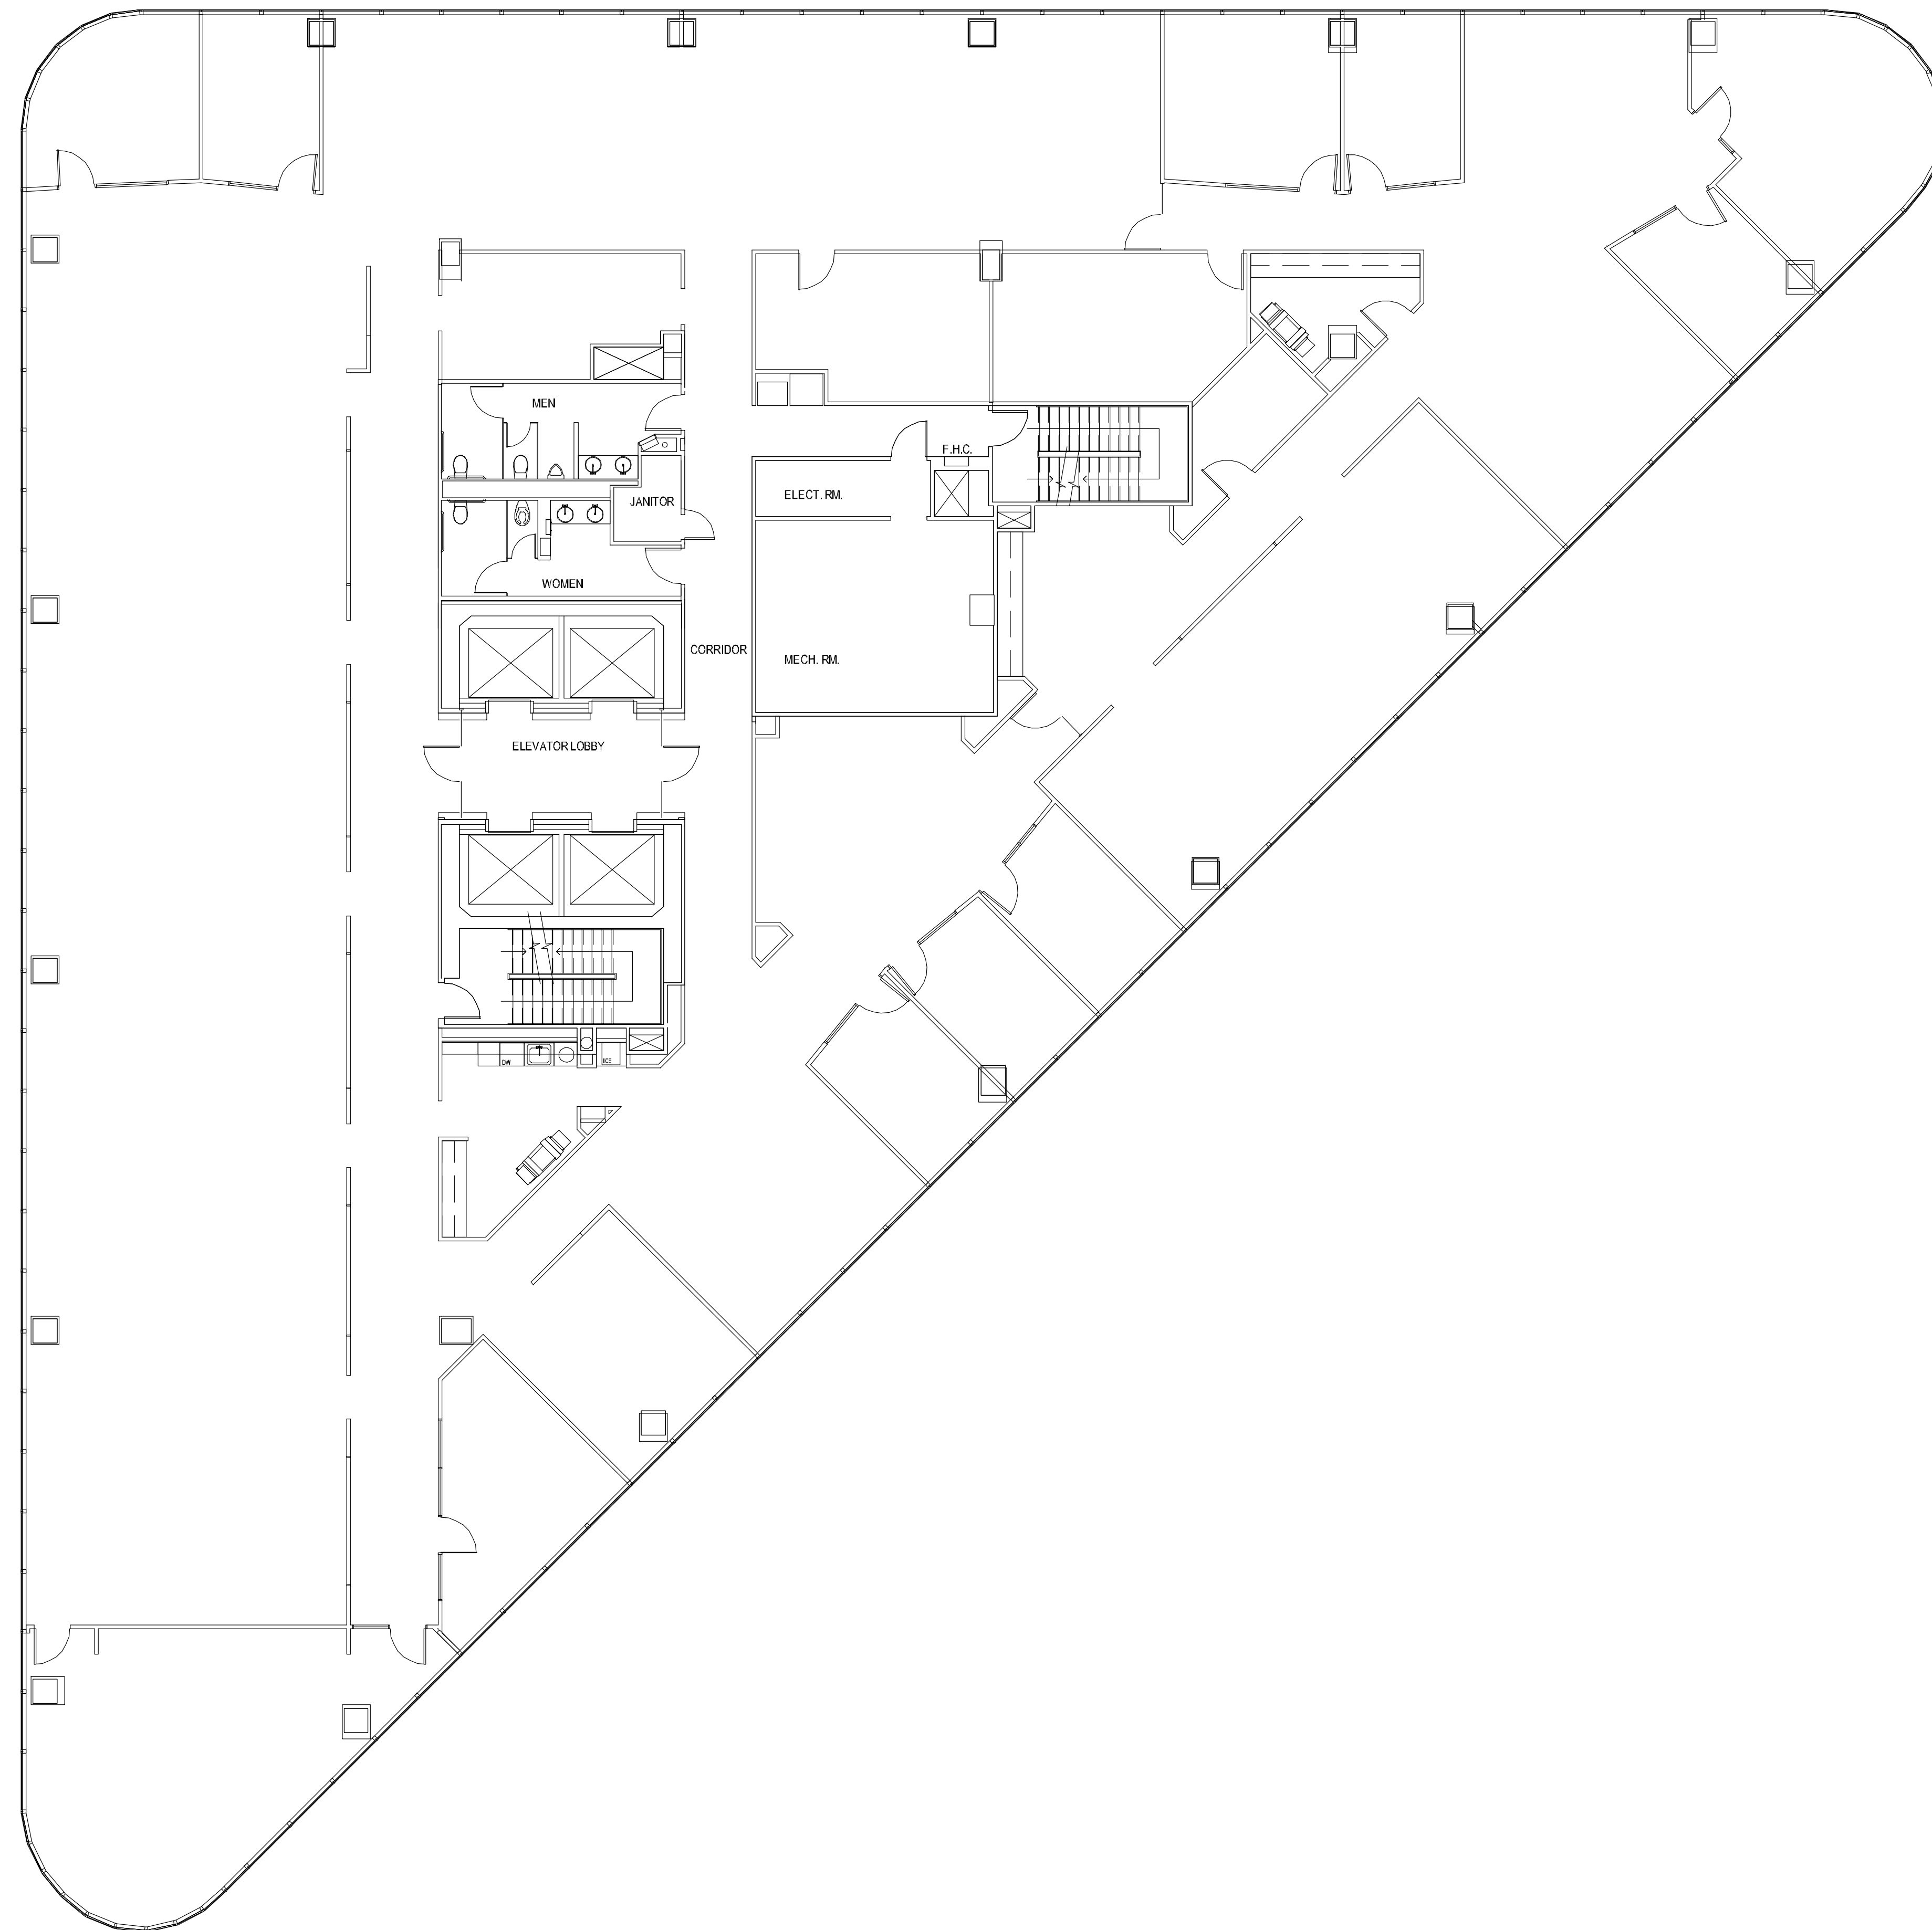

POST OAK CENTRAL - Building 3

SUITE 1600 15,297 RSF