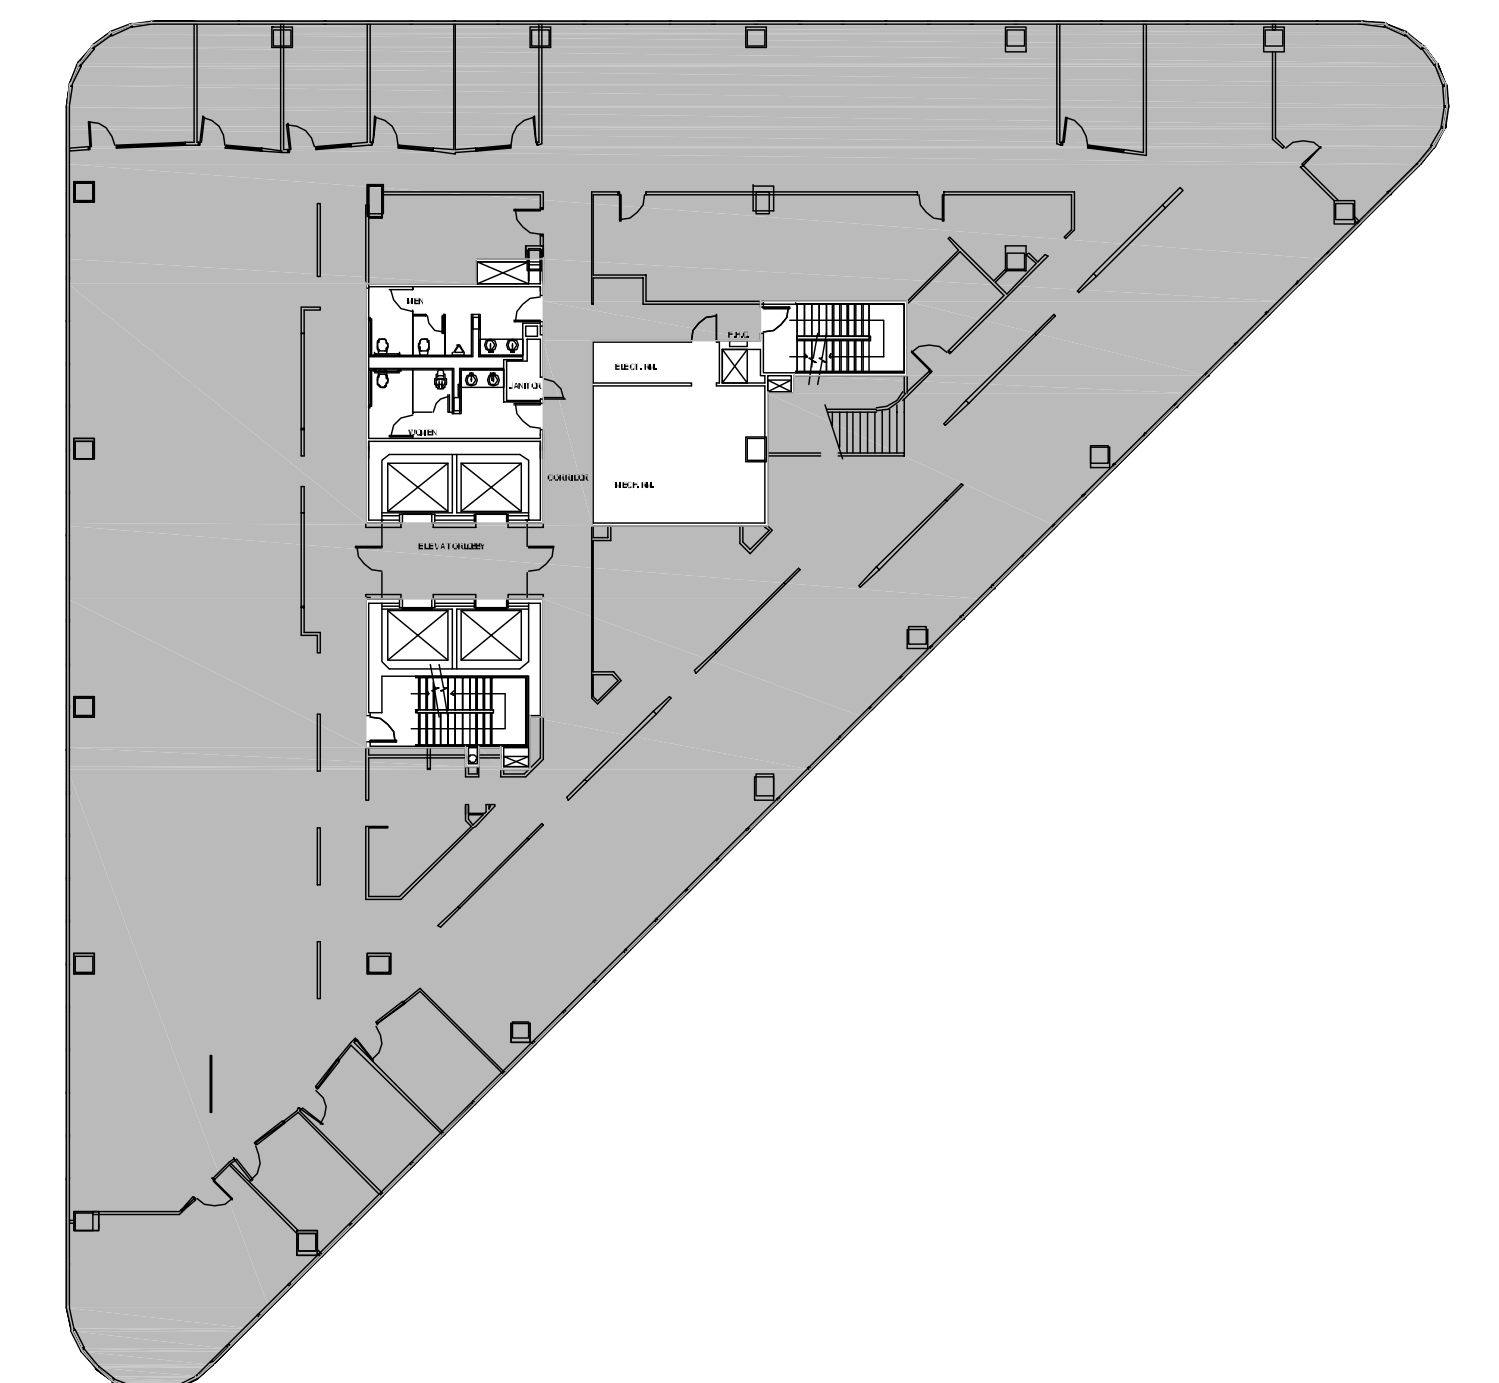

POST OAK CENTRAL - Building 3

SUITE 1700 14,674 RSF