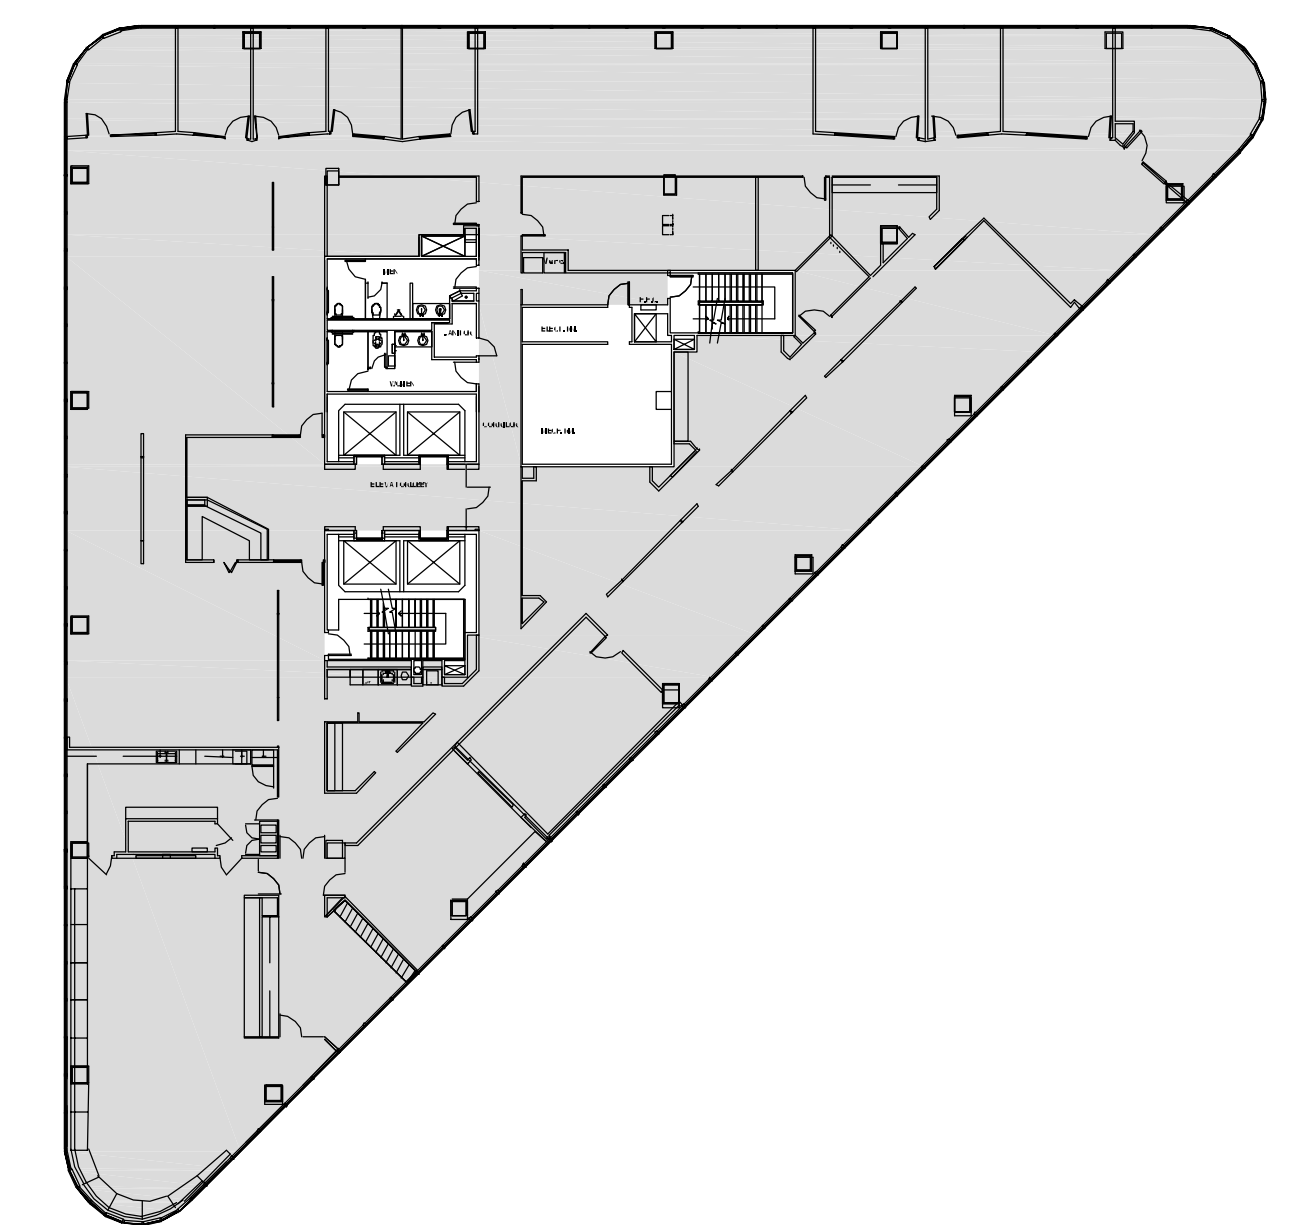

POST OAK CENTRAL - Building 3

SUITE 1900 14,670 RSF