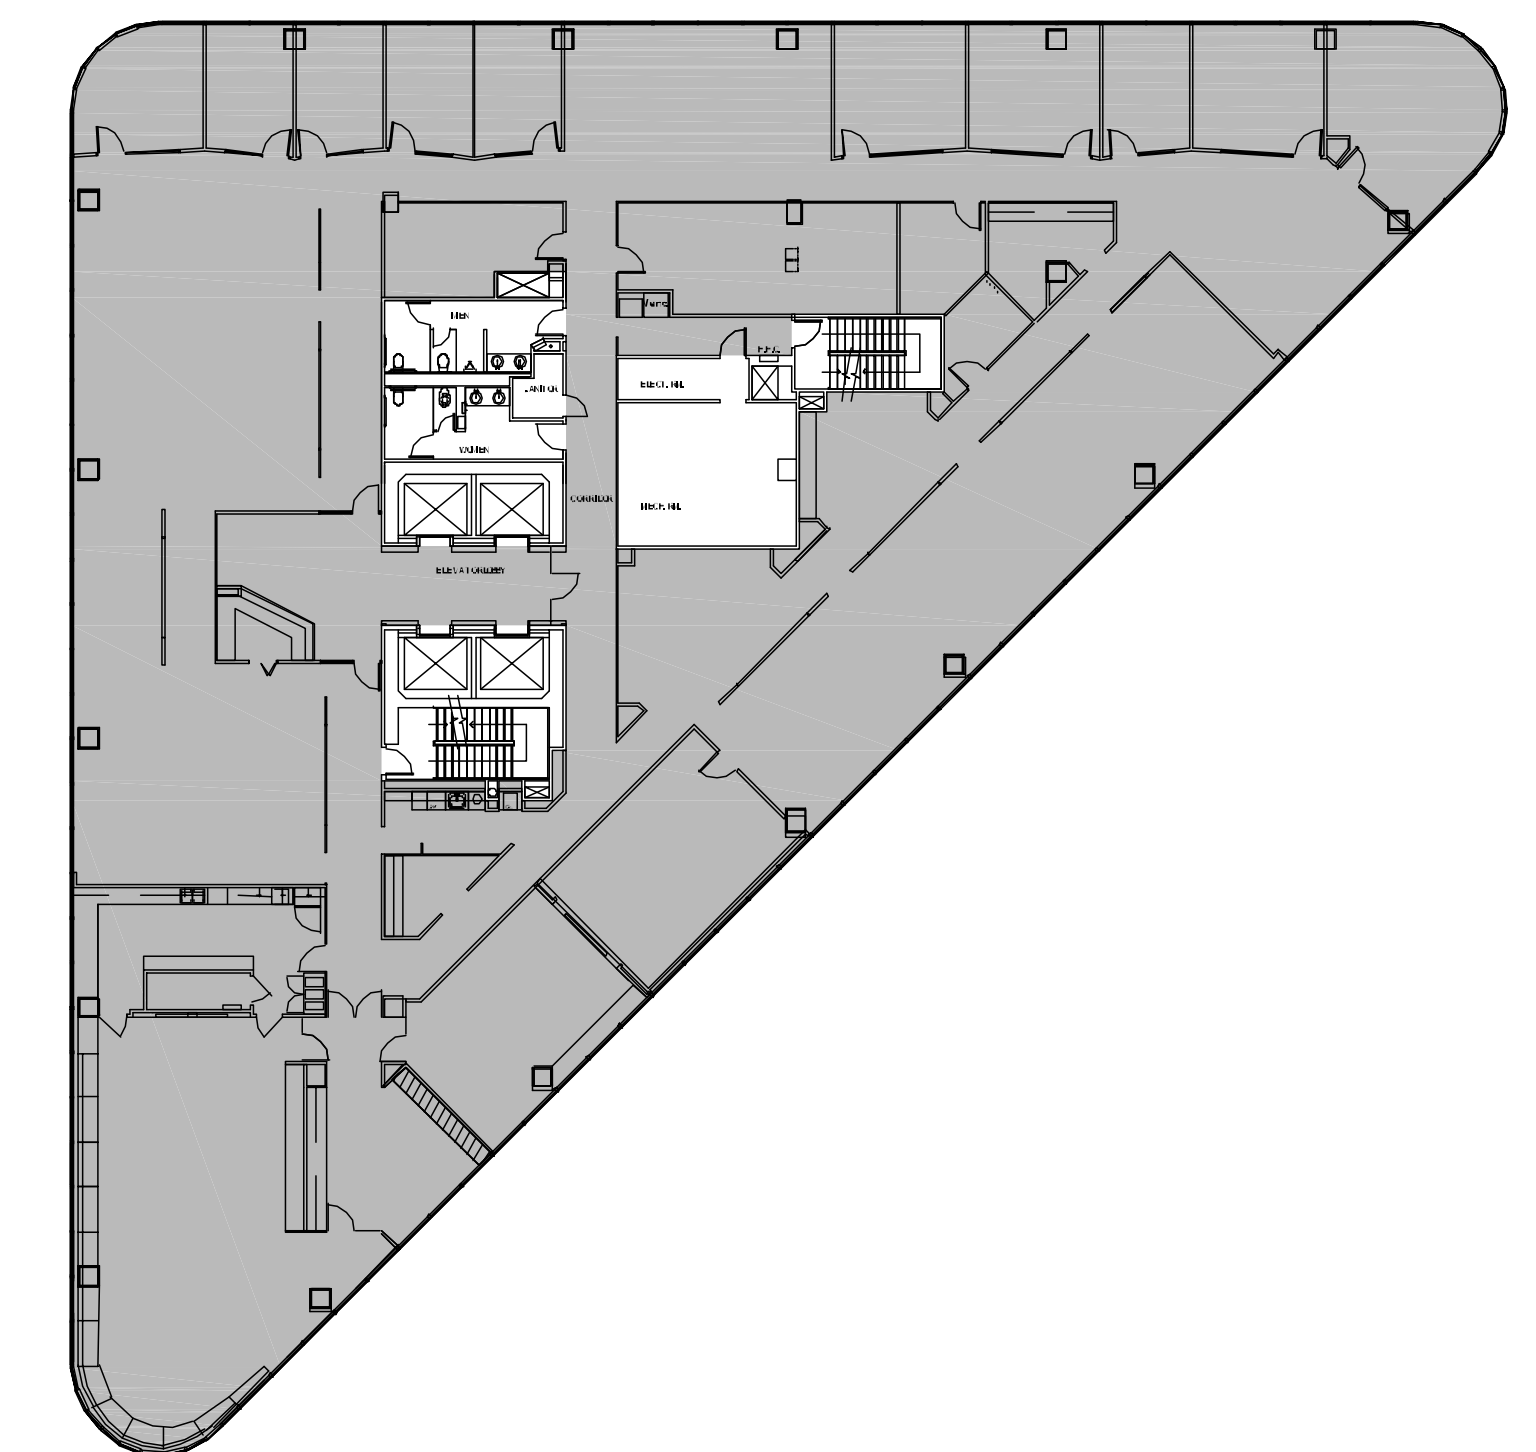

# POST OAK CENTRAL - Building 3

SUITE 1900 14,670 RSF