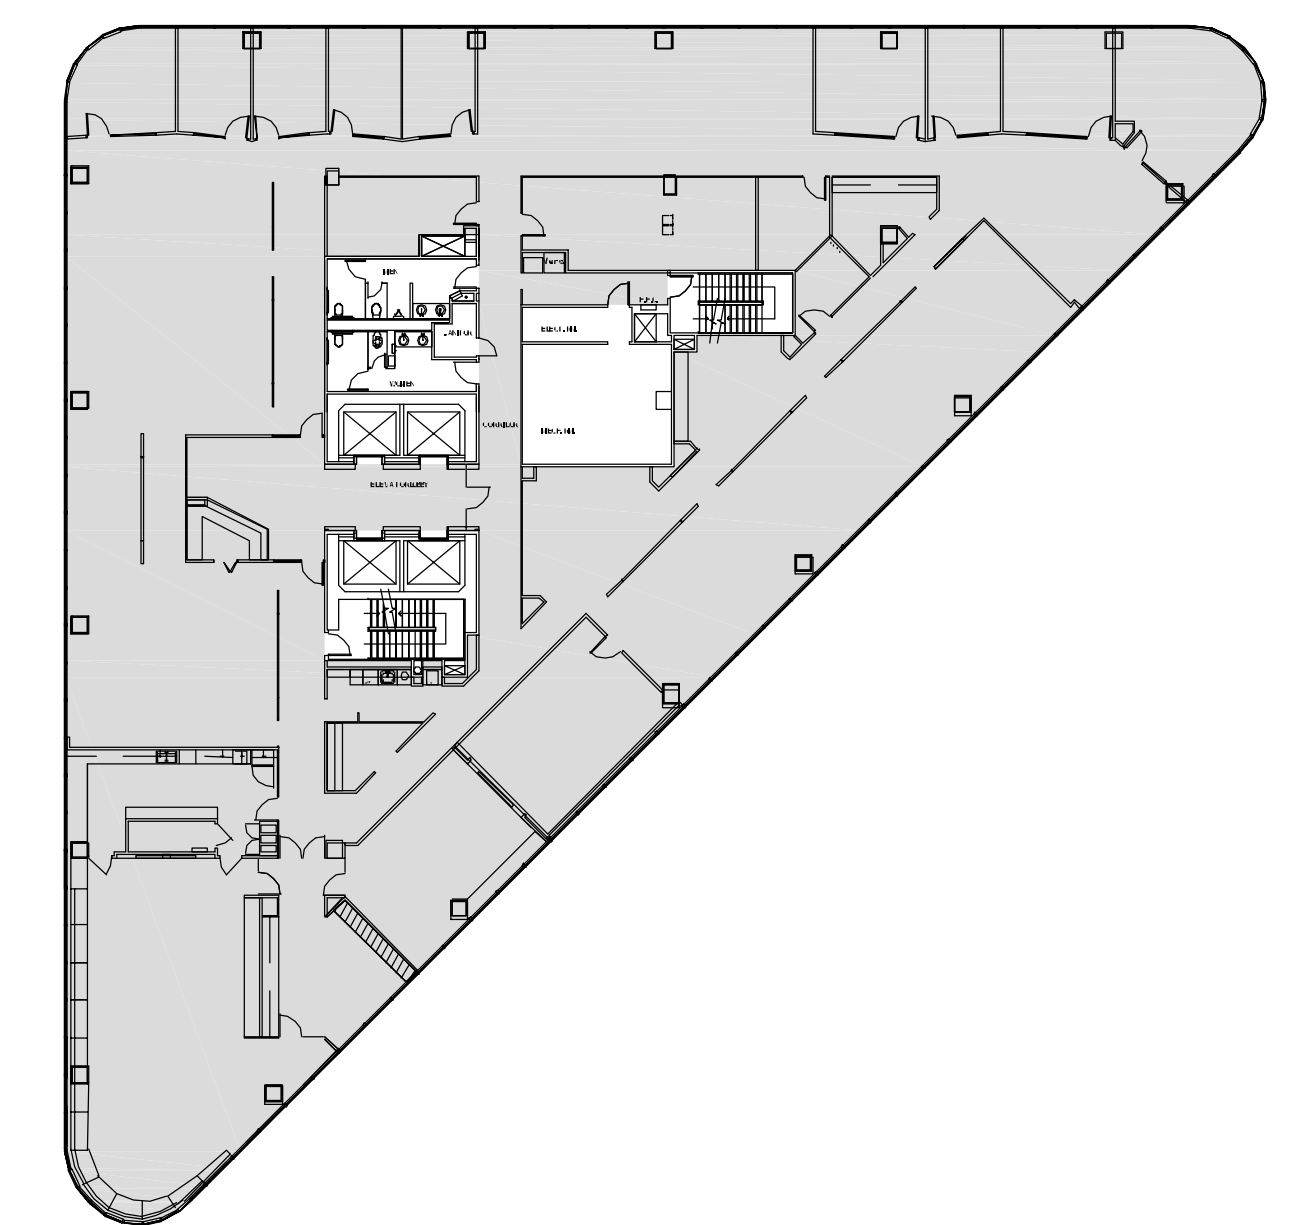

# POST OAK CENTRAL - Building 3

SUITE 1900 14,670 RSF