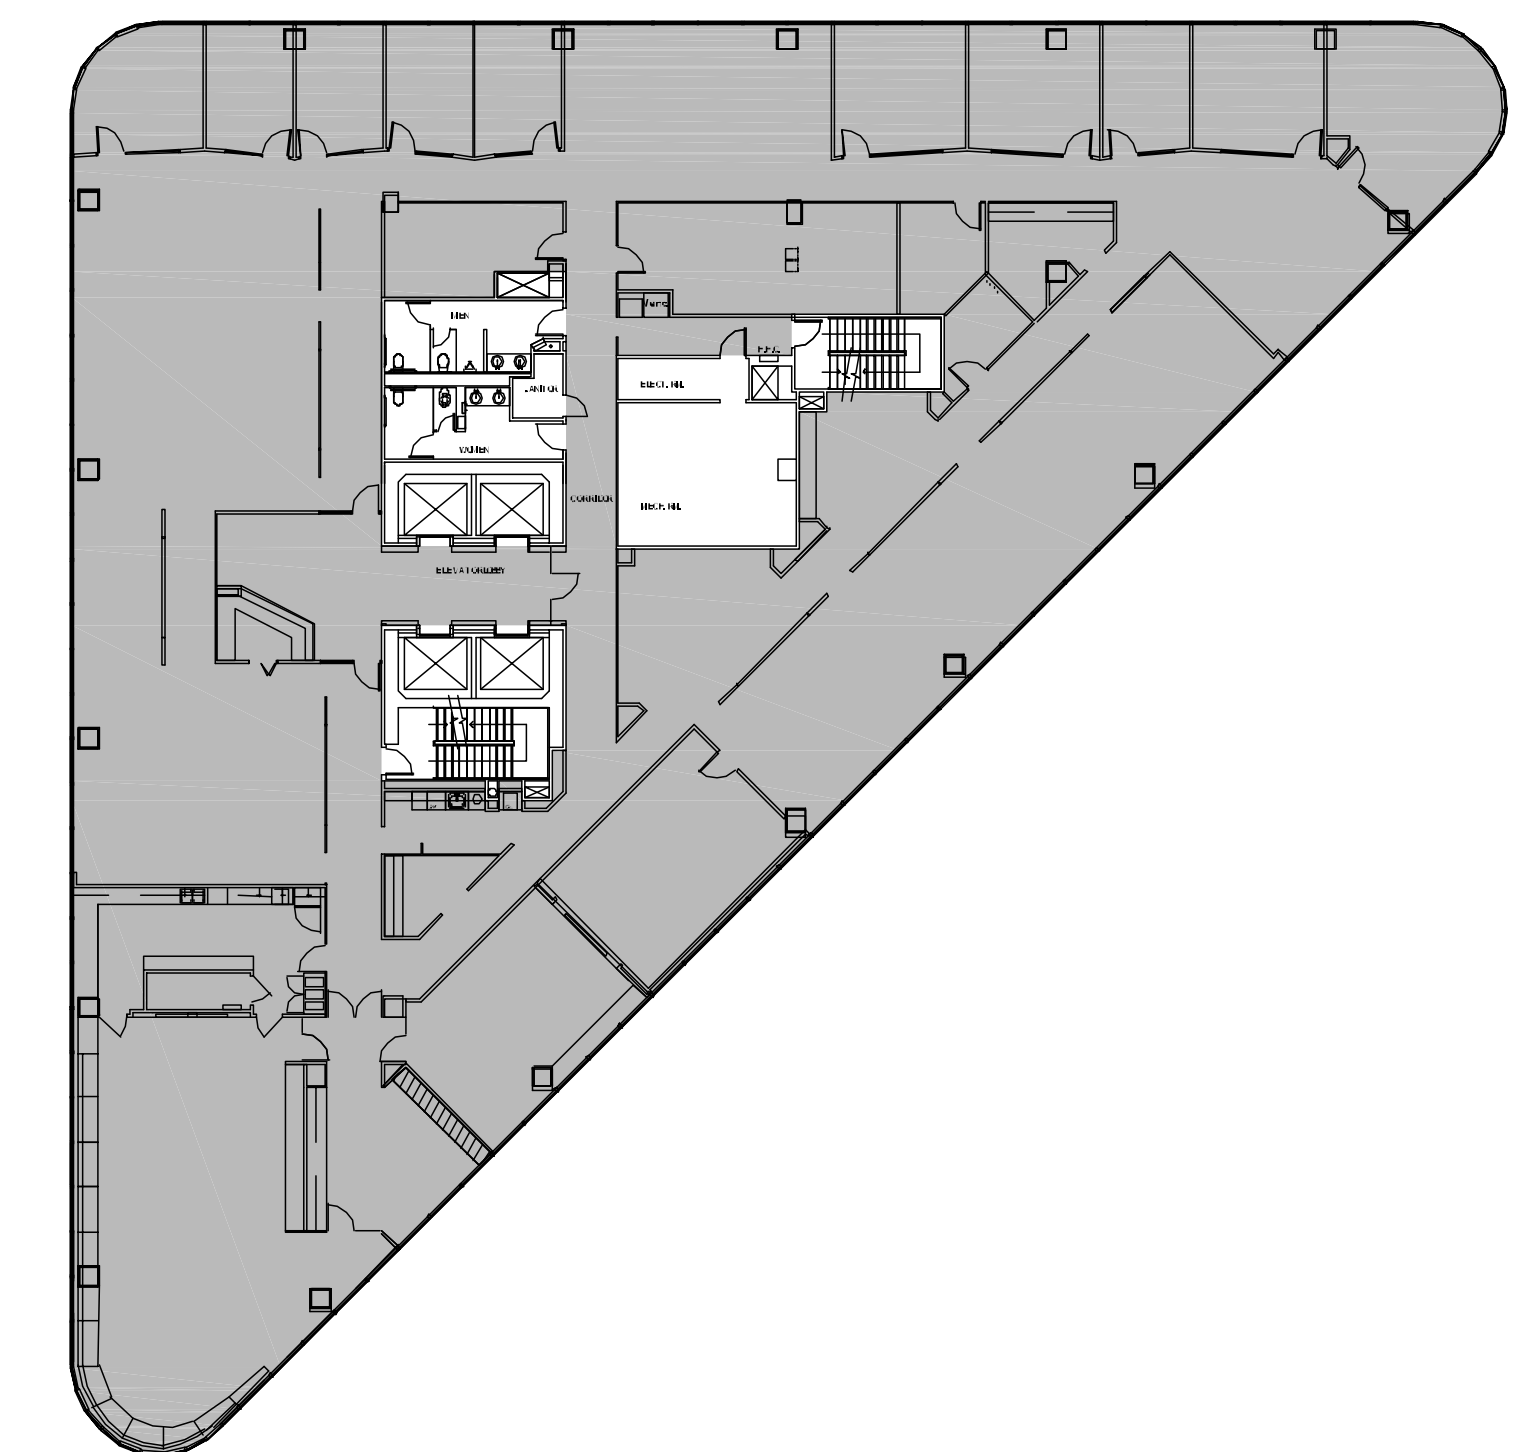

POST OAK CENTRAL - Building 3

SUITE 1900 15,294 RSF