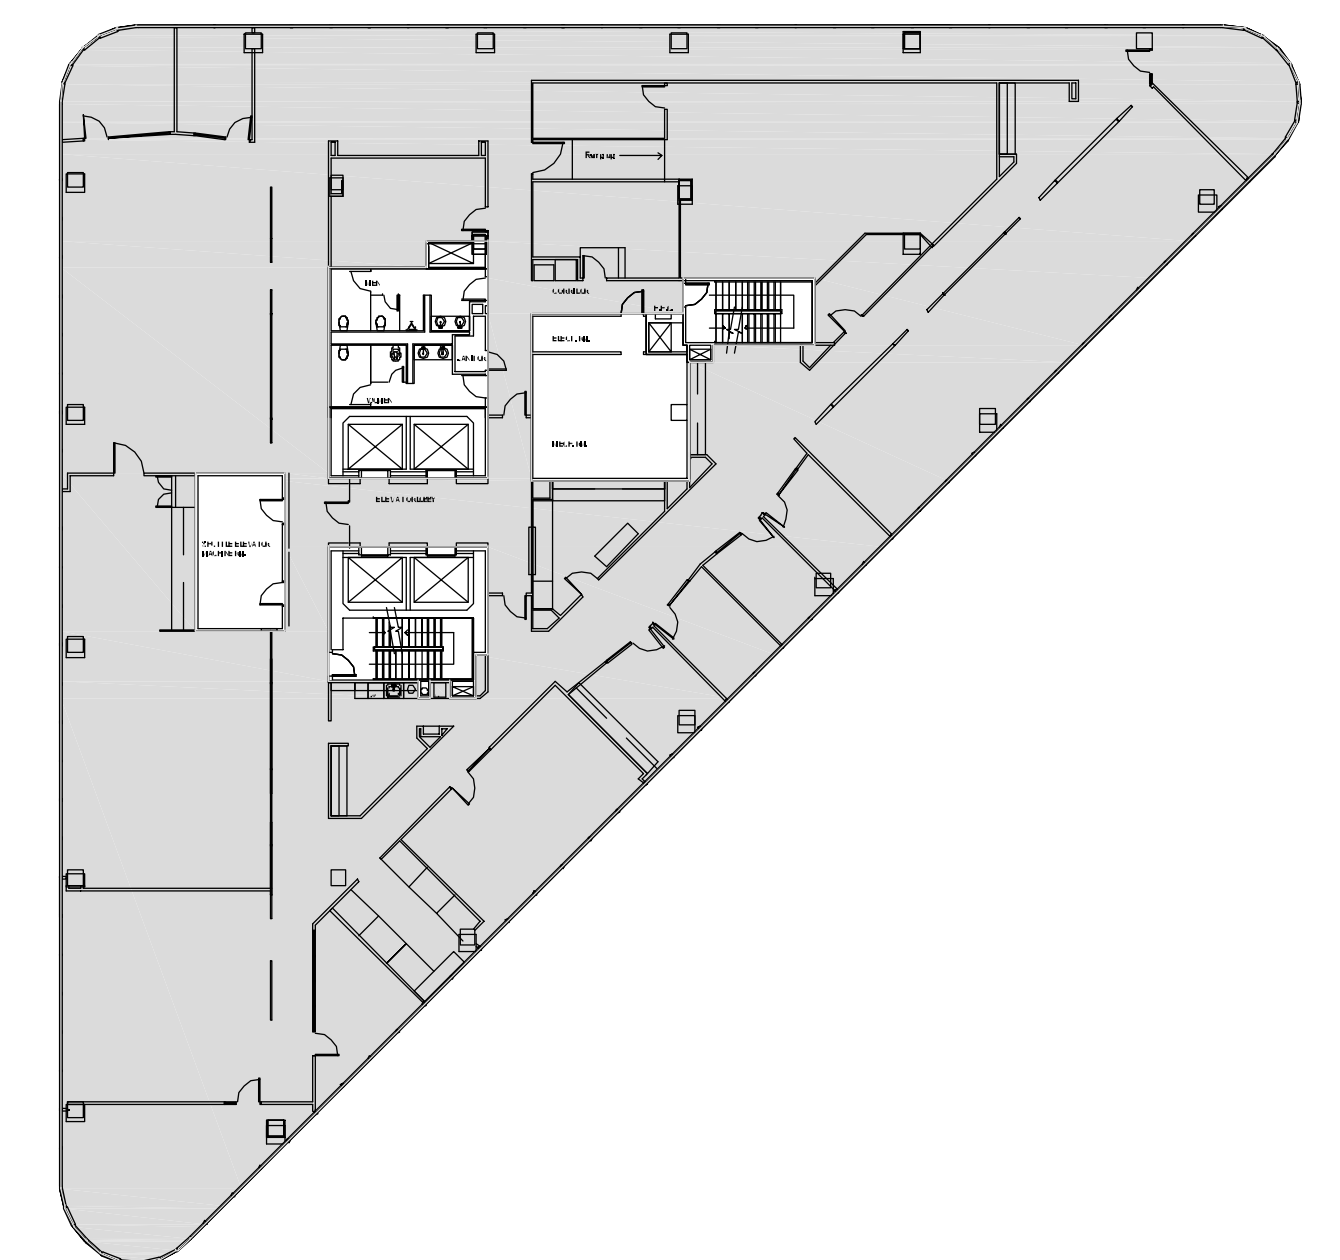

POST OAK CENTRAL - Building 3

SUITE 2000 14,426 RSF