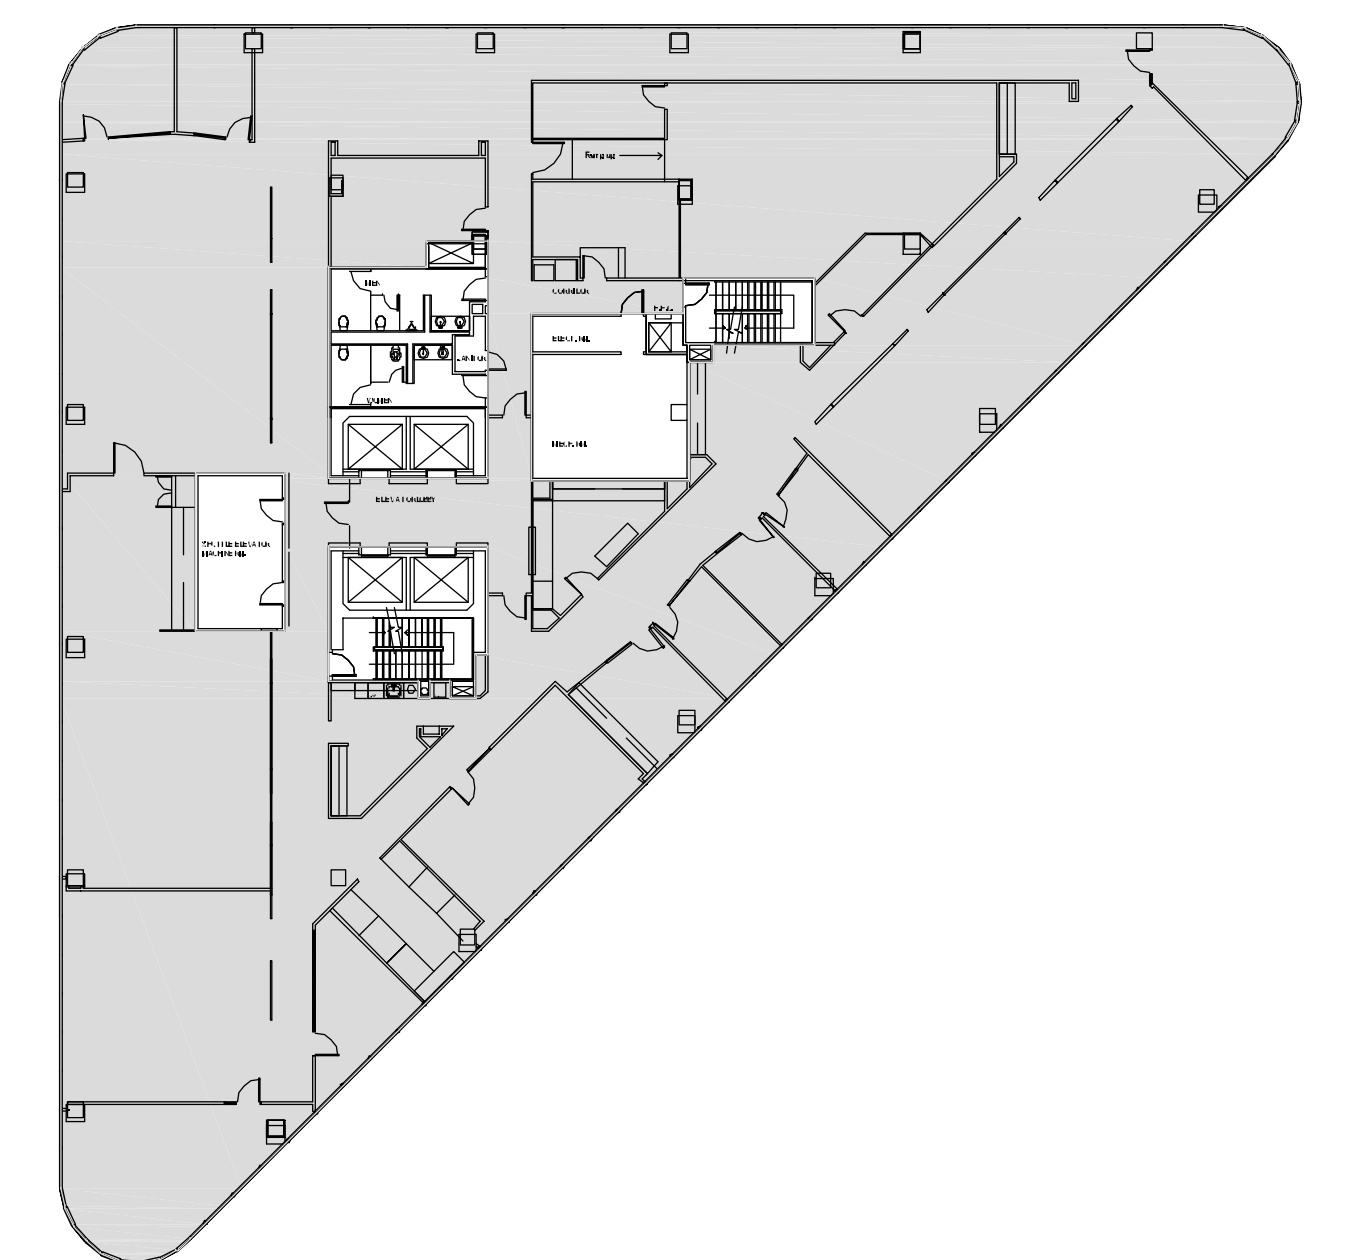

POST OAK CENTRAL - Building 3

SUITE 2000 14,426 RSF