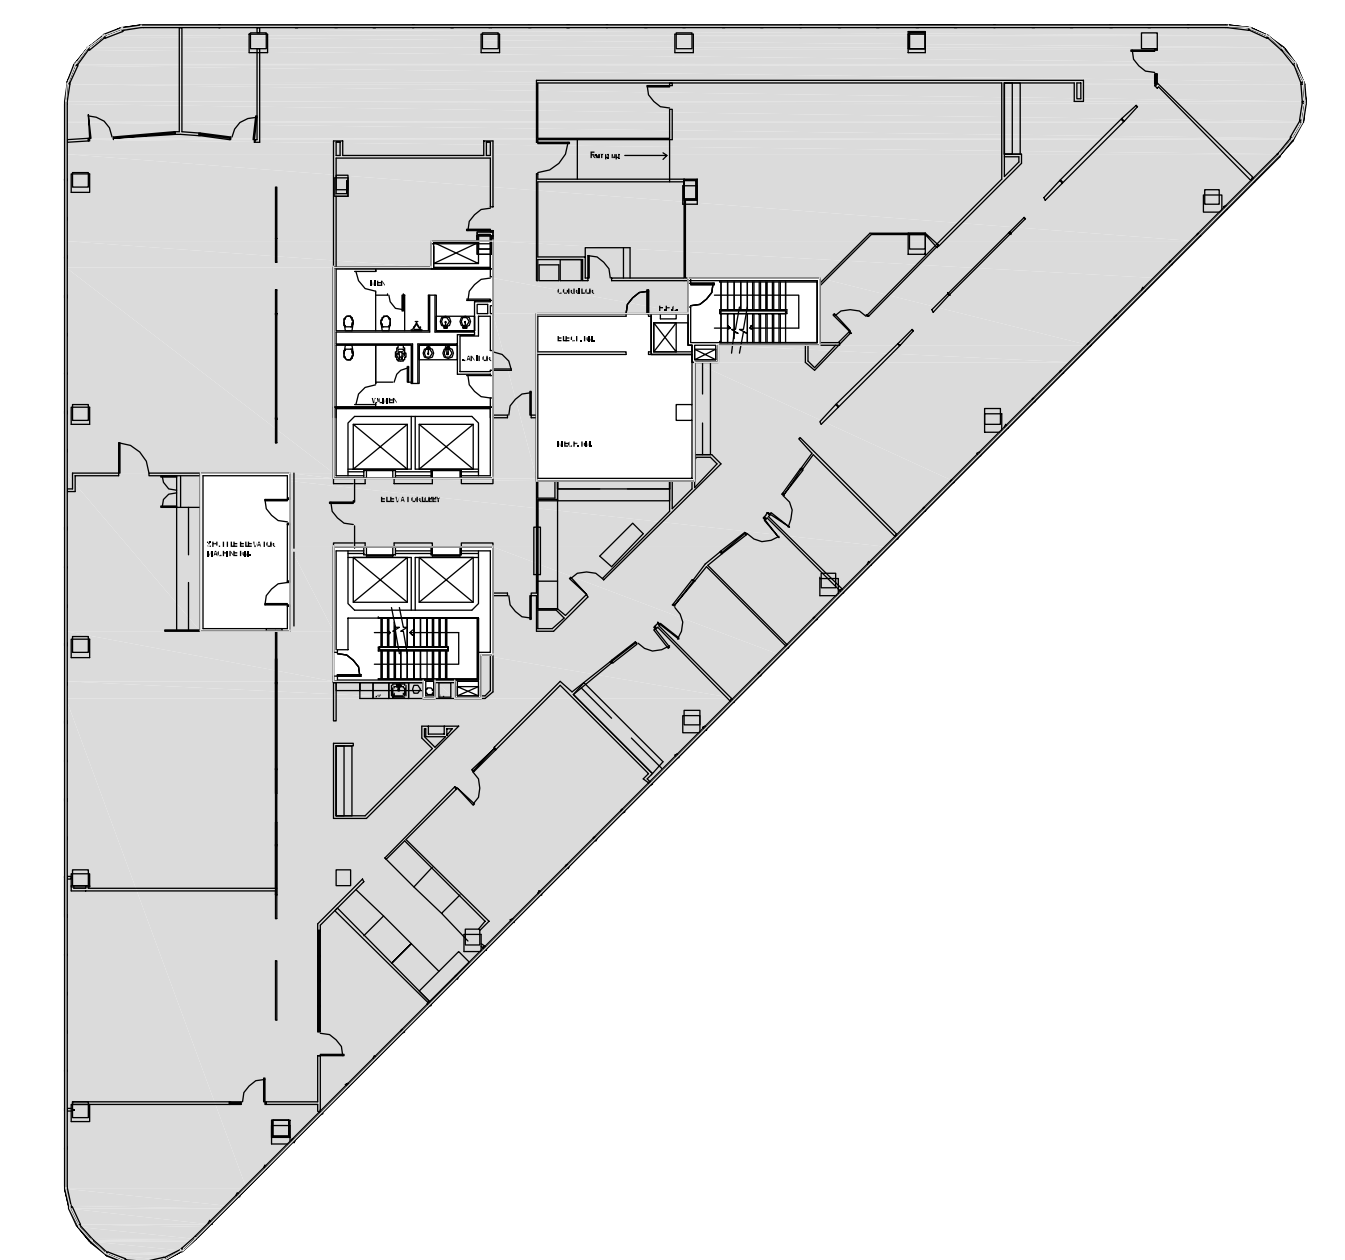

# POST OAK CENTRAL - Building 3

SUITE 2000 15,041 RSF