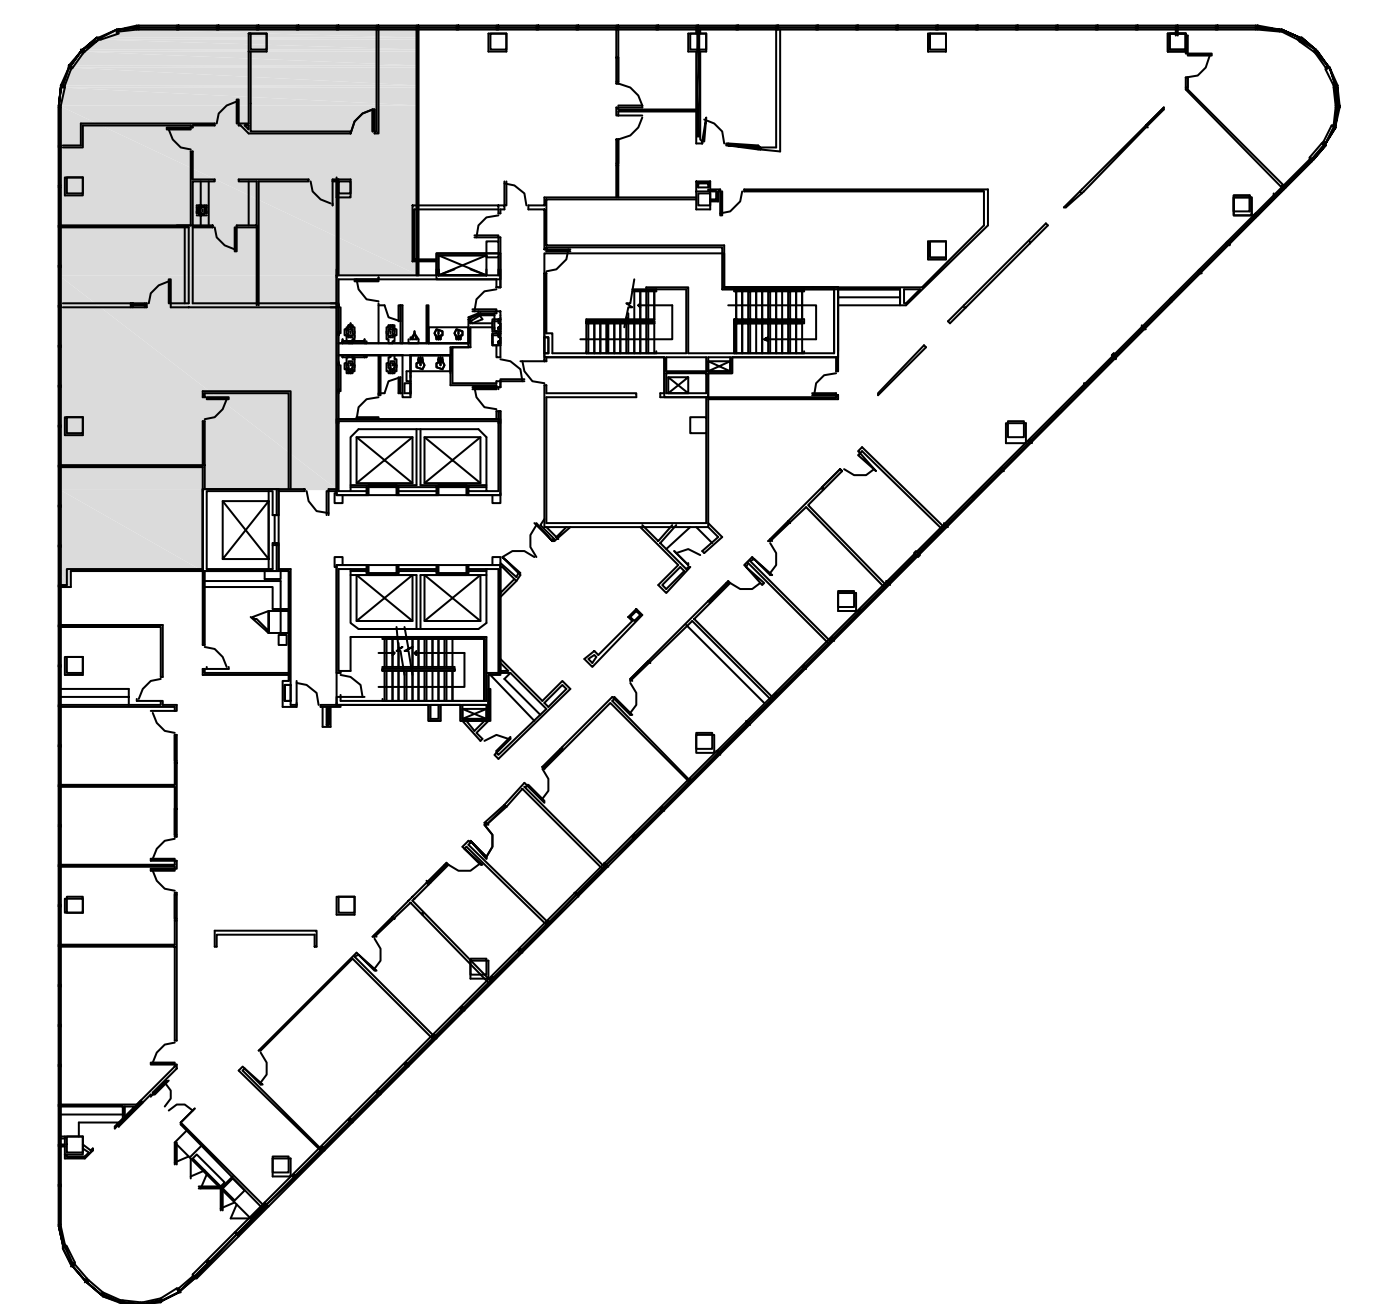

# POST OAK CENTRAL - Building 3

SUITE 2150 2,890 RSF