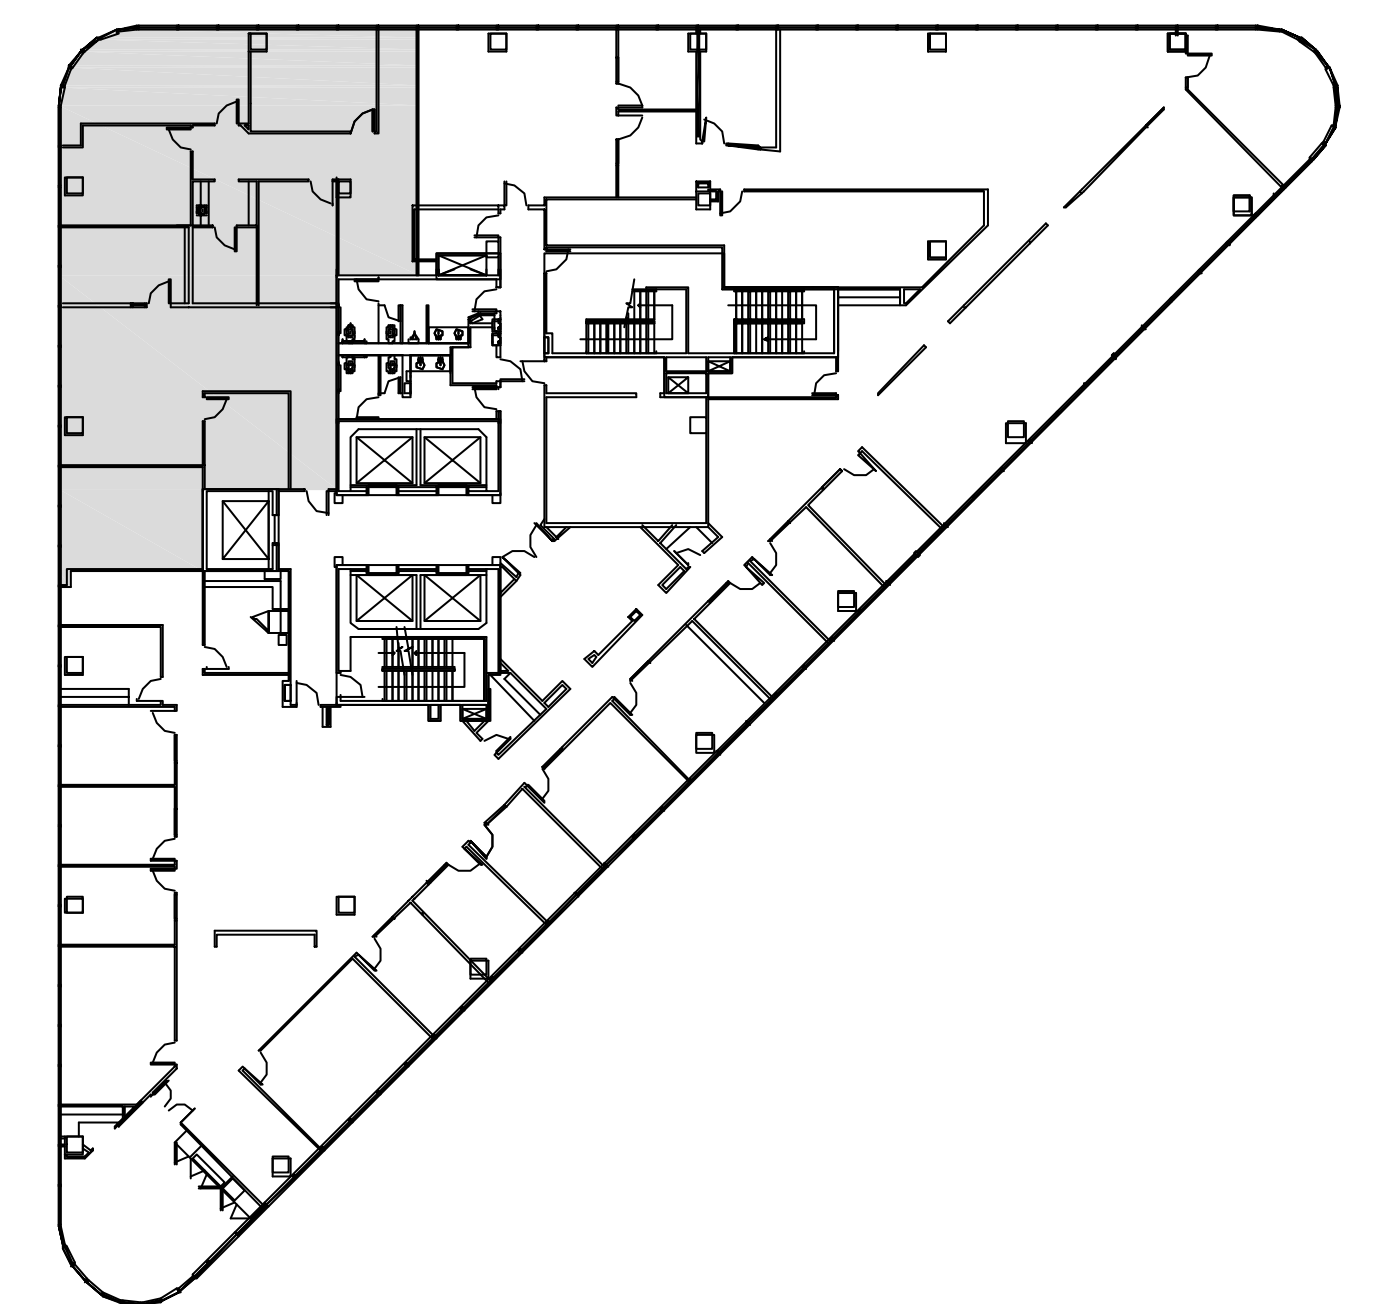

POST OAK CENTRAL - Building 3

SUITE 2150 2,890 RSF