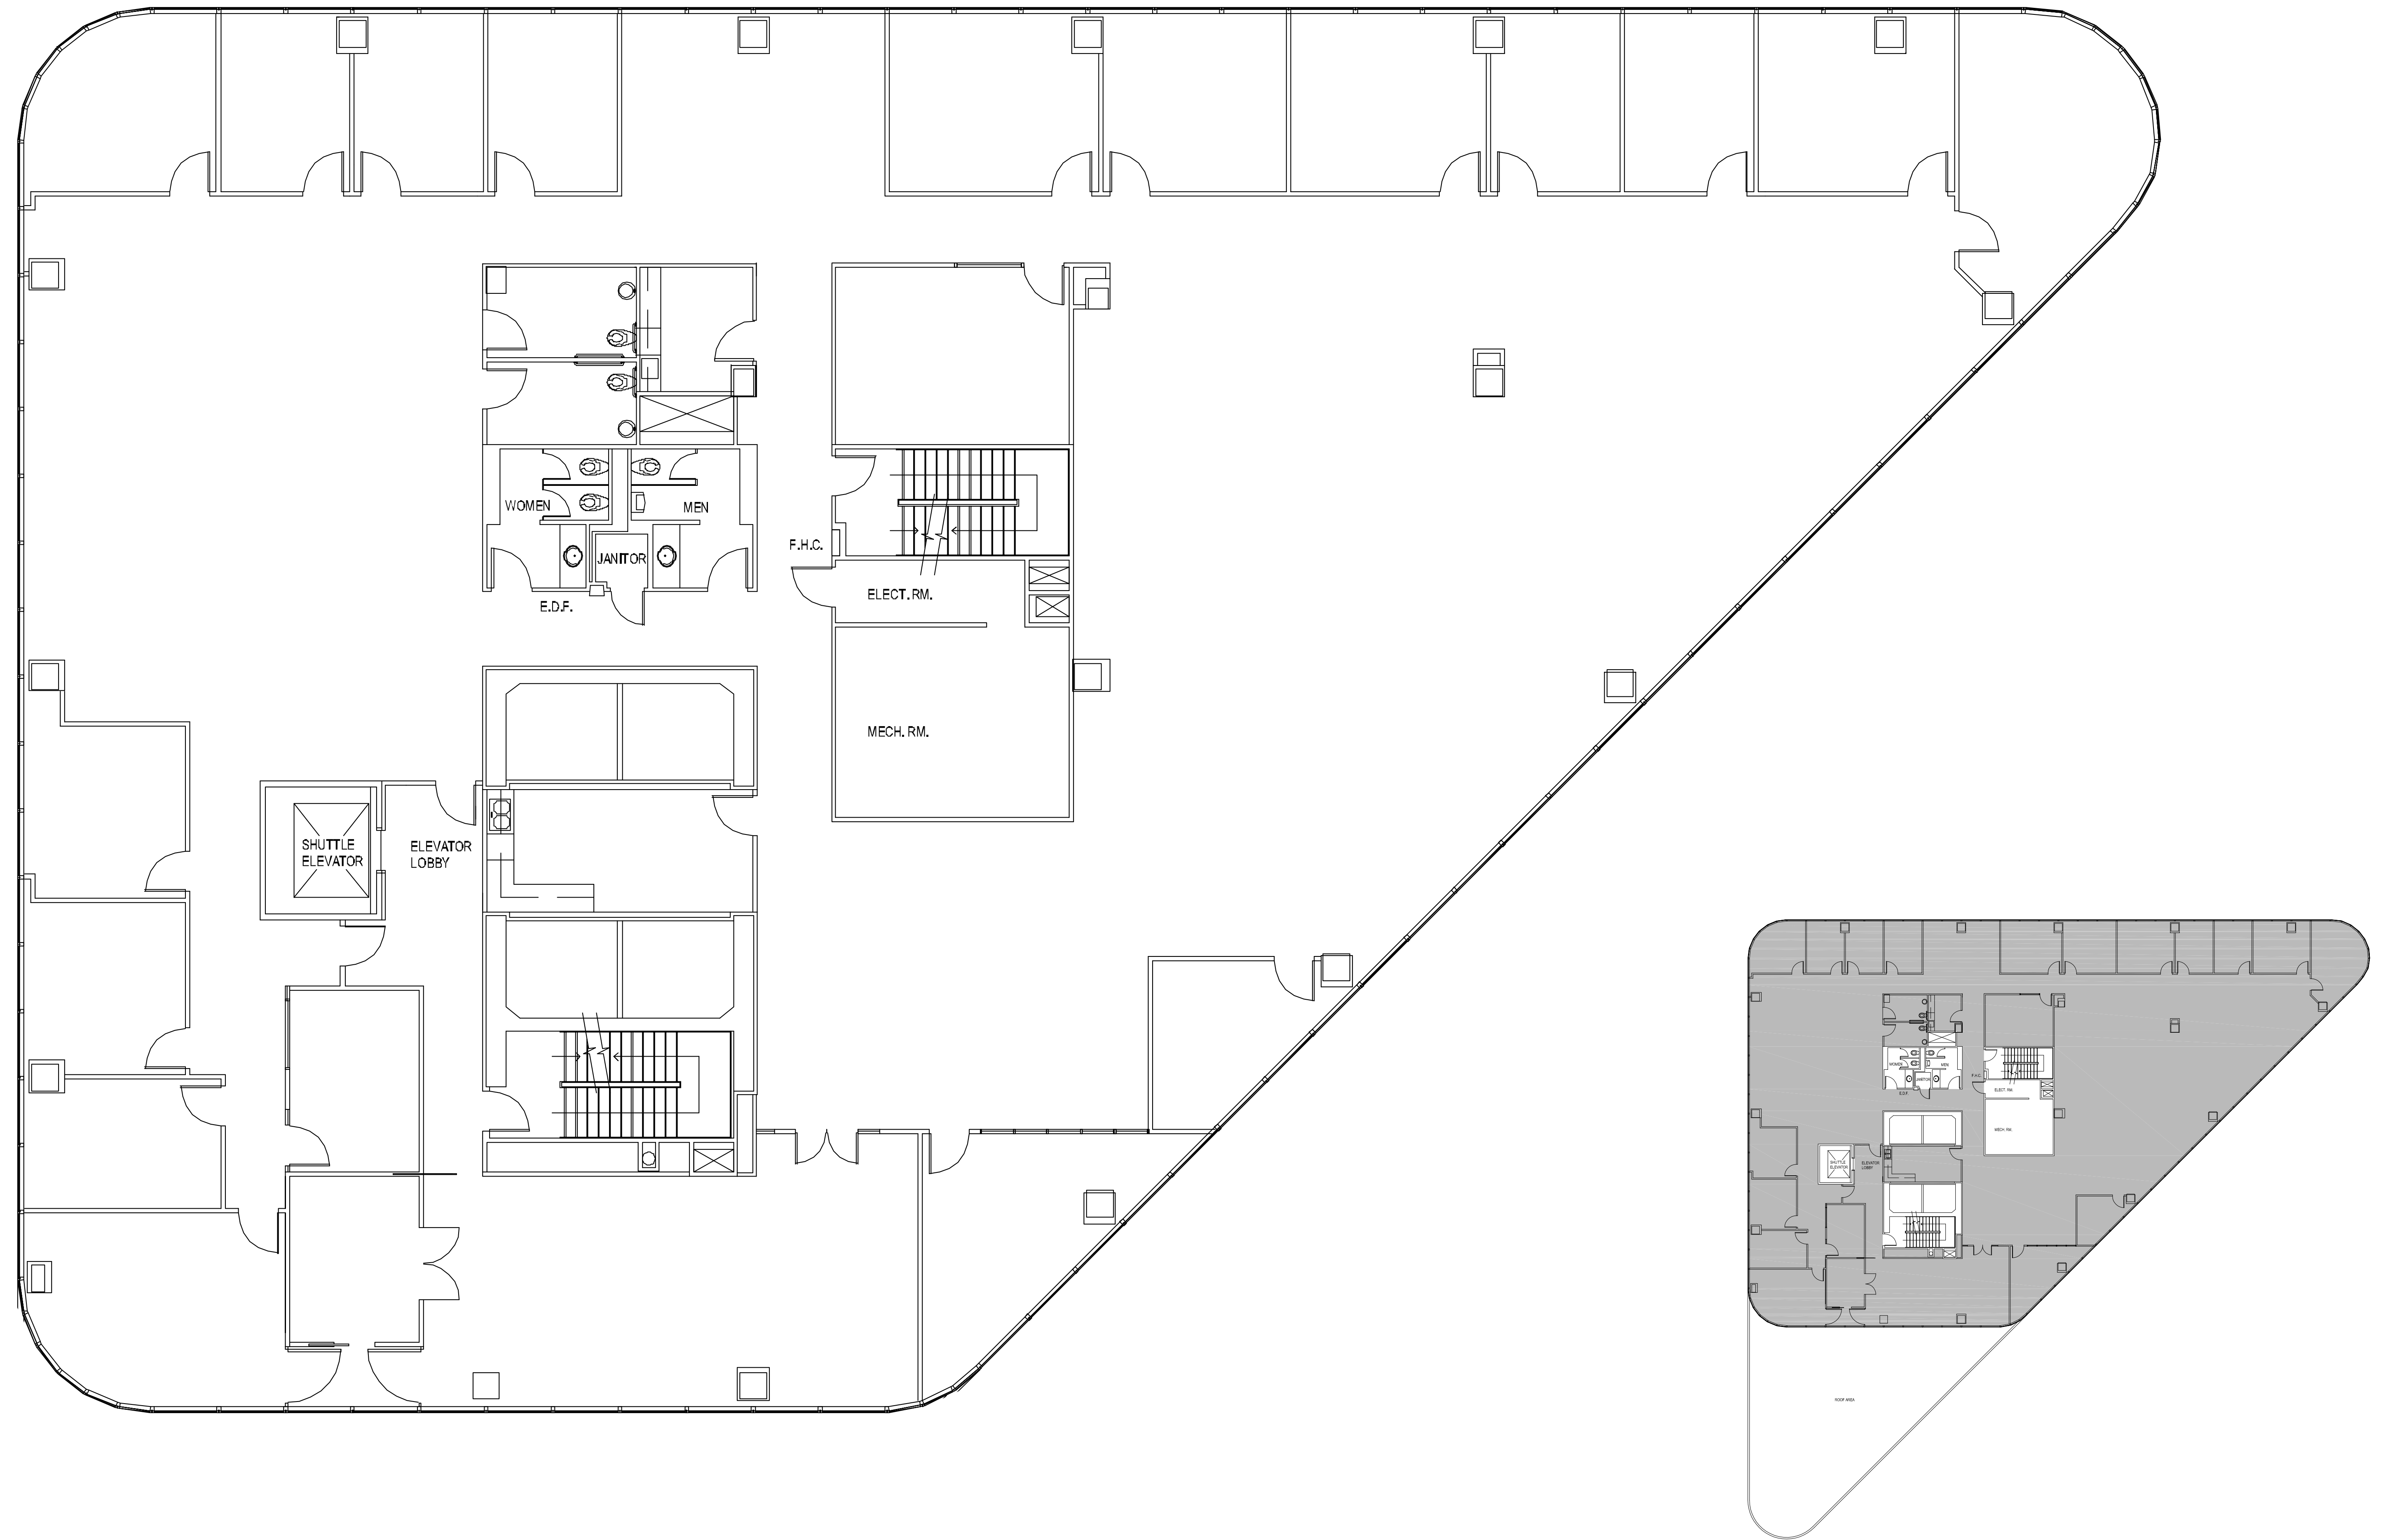

POST OAK CENTRAL - Building 3

SUITE 2200 12,795 RSF

NORTH