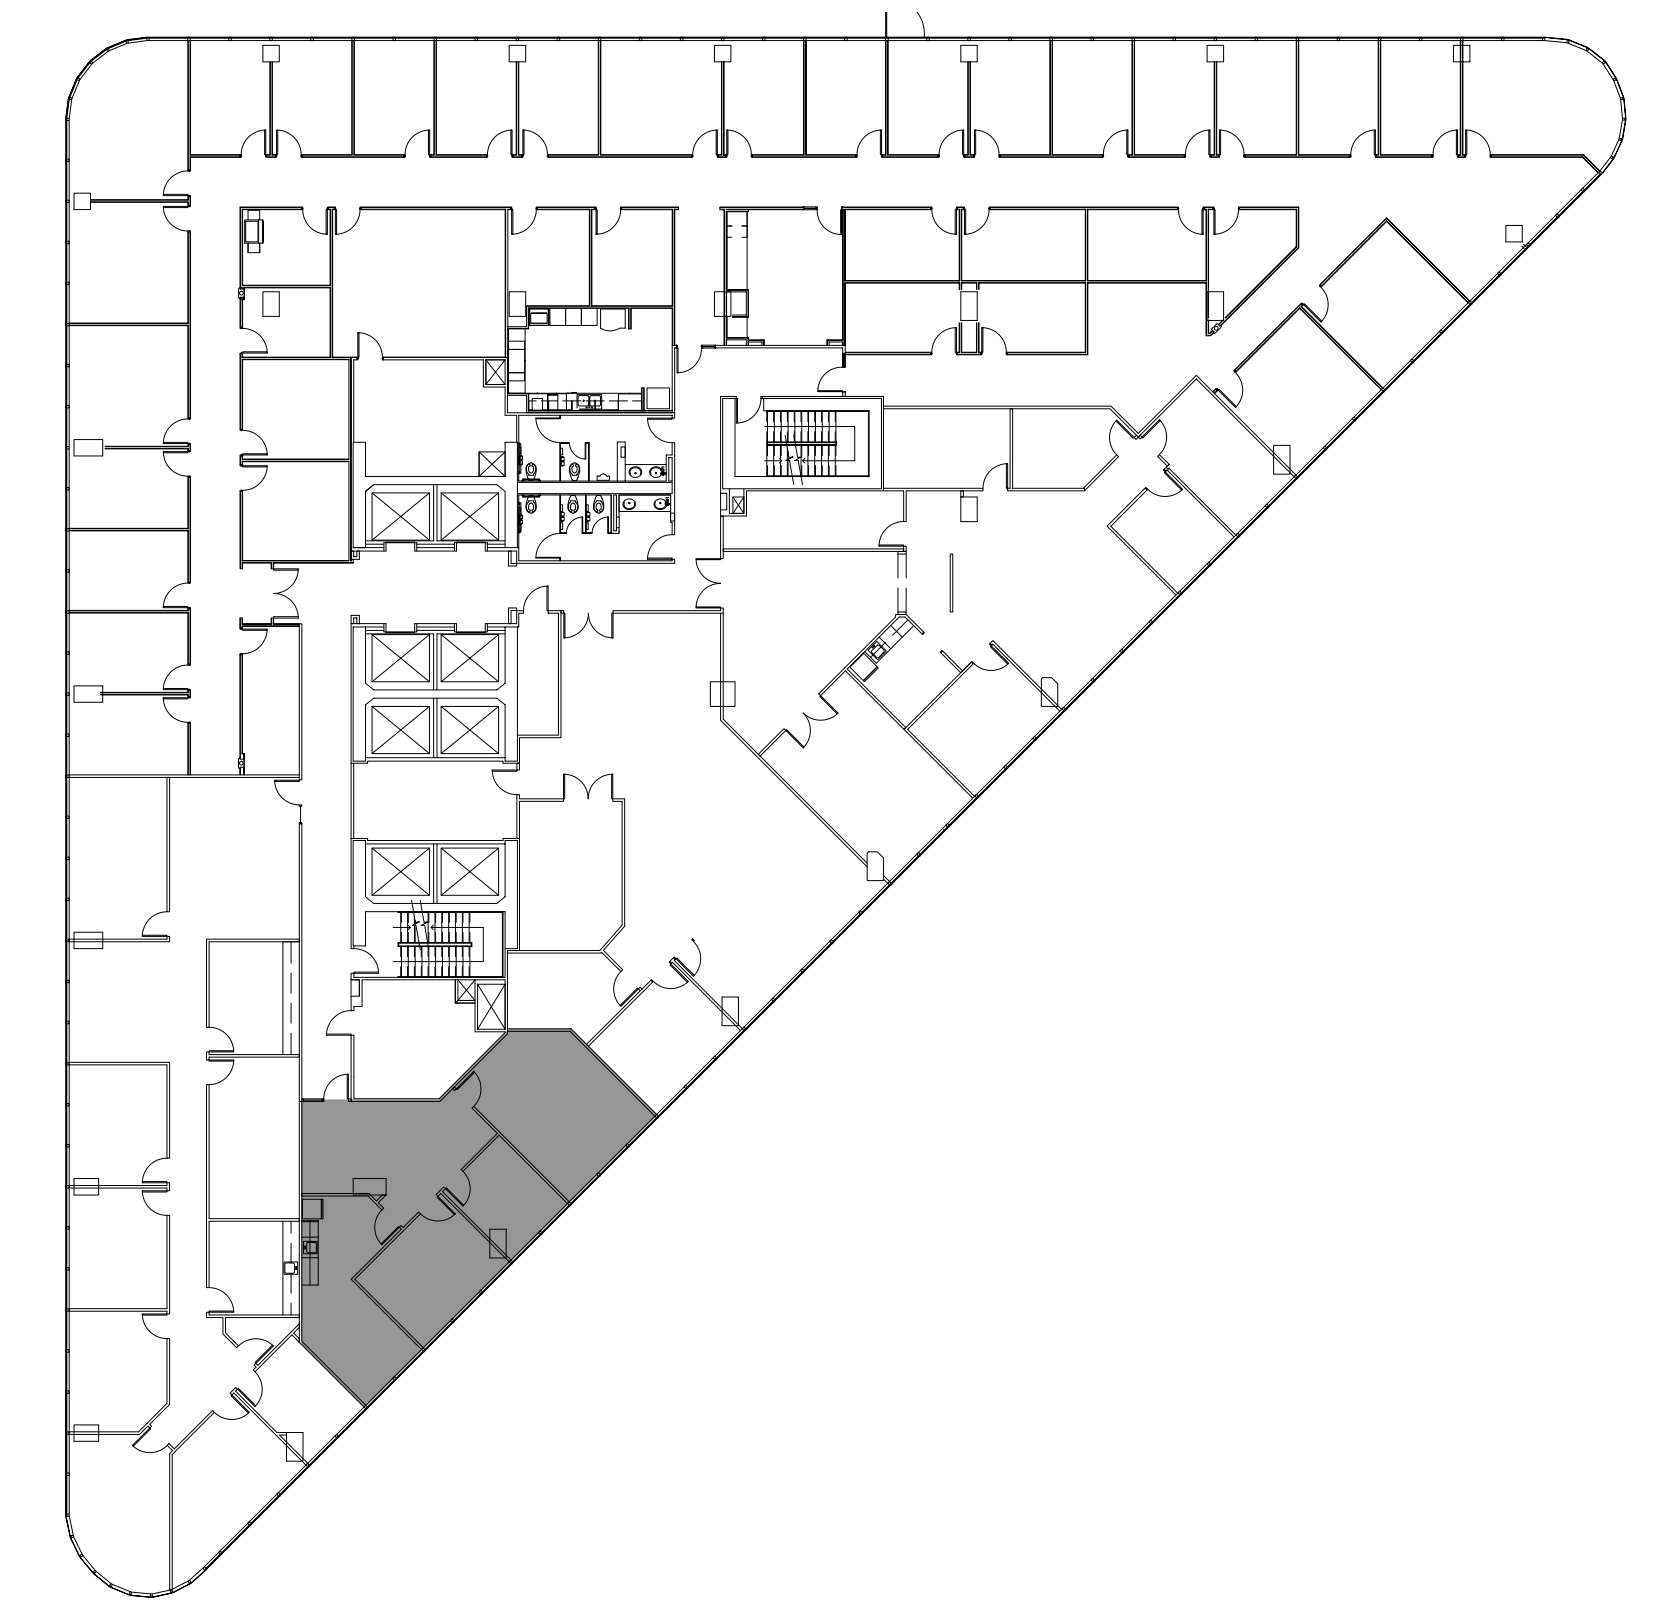

# POST OAK CENTRAL - Building 3

SUITE 260 **1,290 RSF**