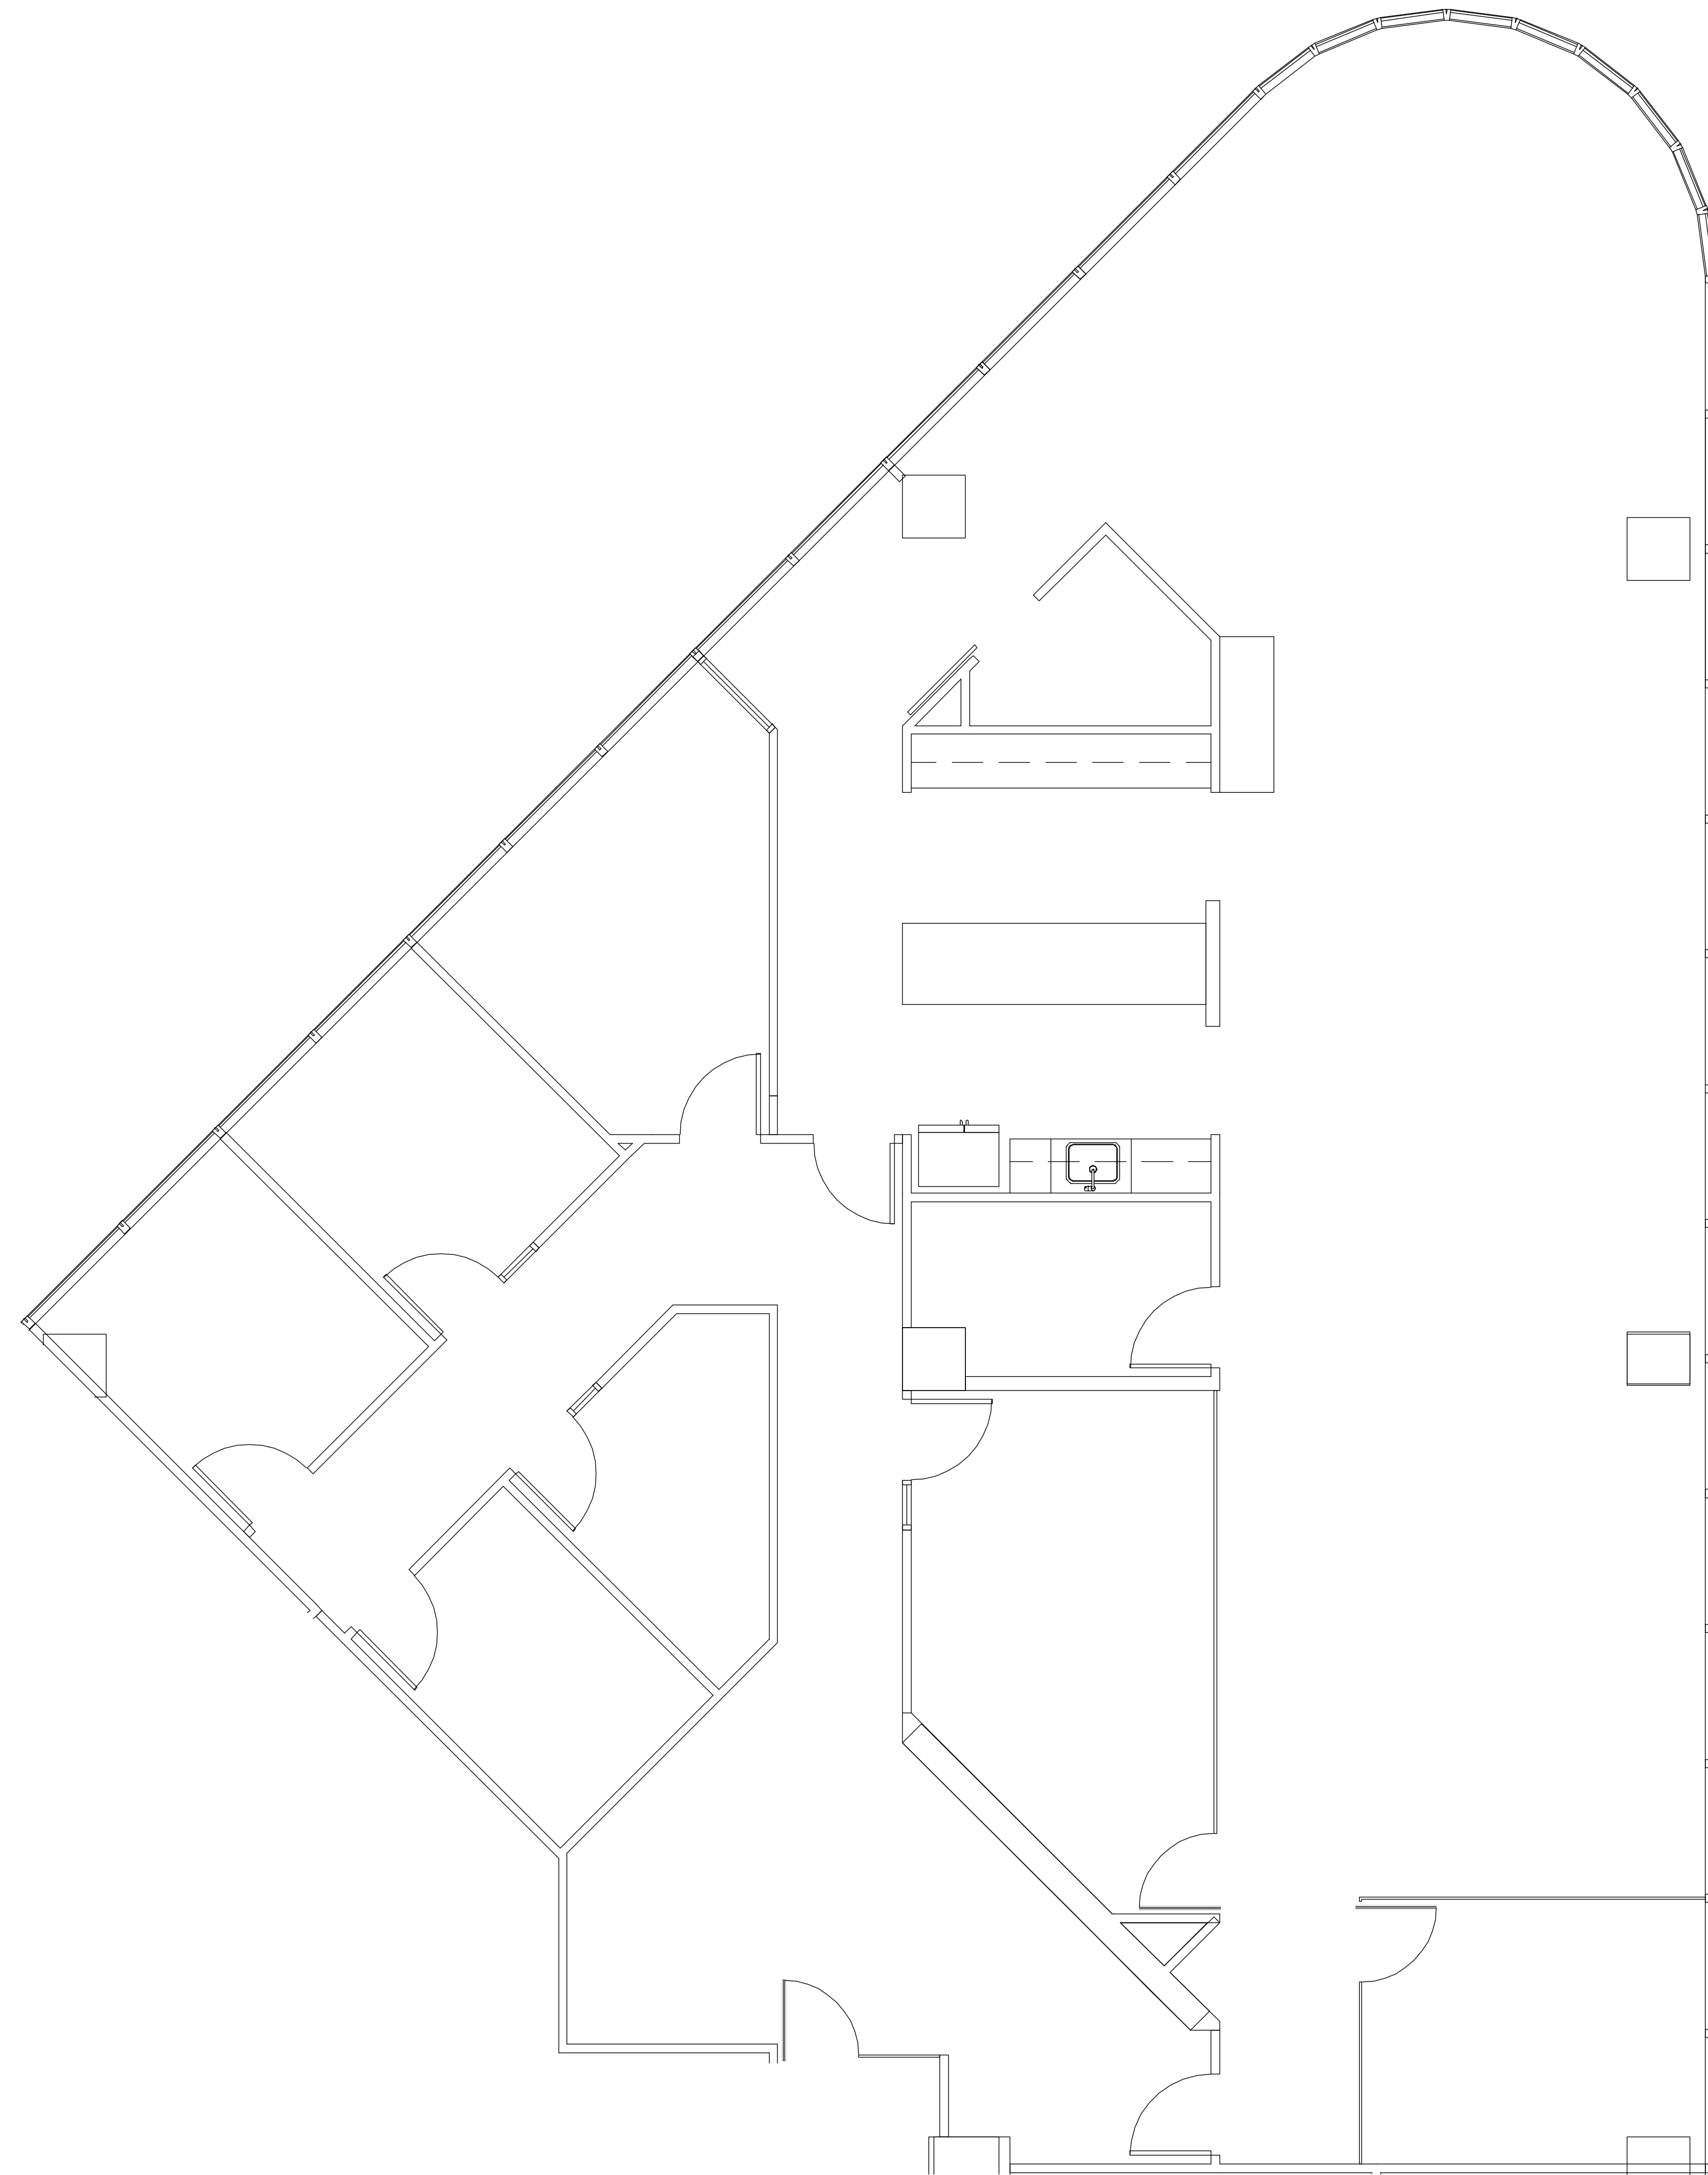

# POST OAK CENTRAL - Building 2

SUITE 1475 3,867 RSF