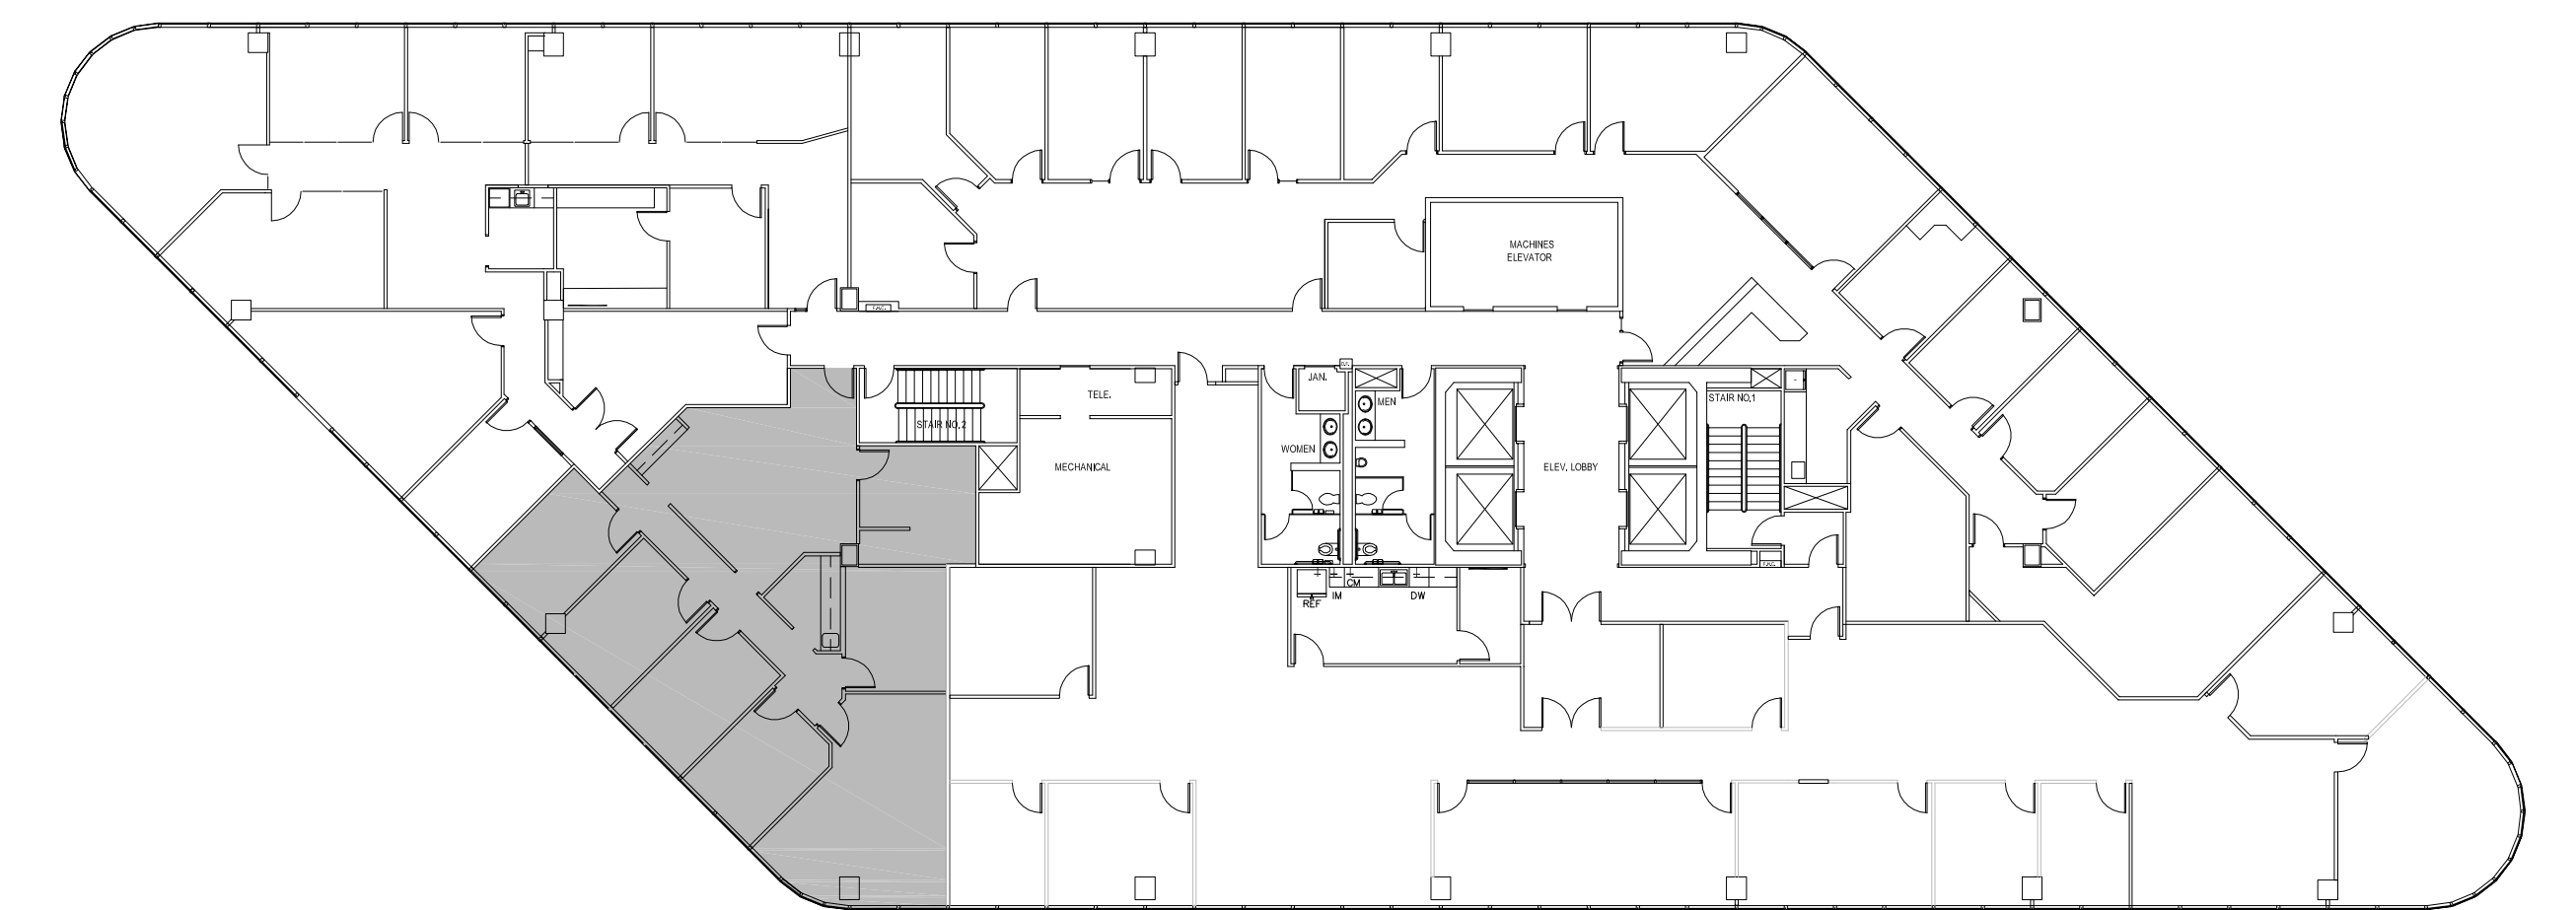

POST OAK CENTRAL - Building 2

Workstations	2
Private office	5
Conference	1

SUITE 2030 2,062 RSF