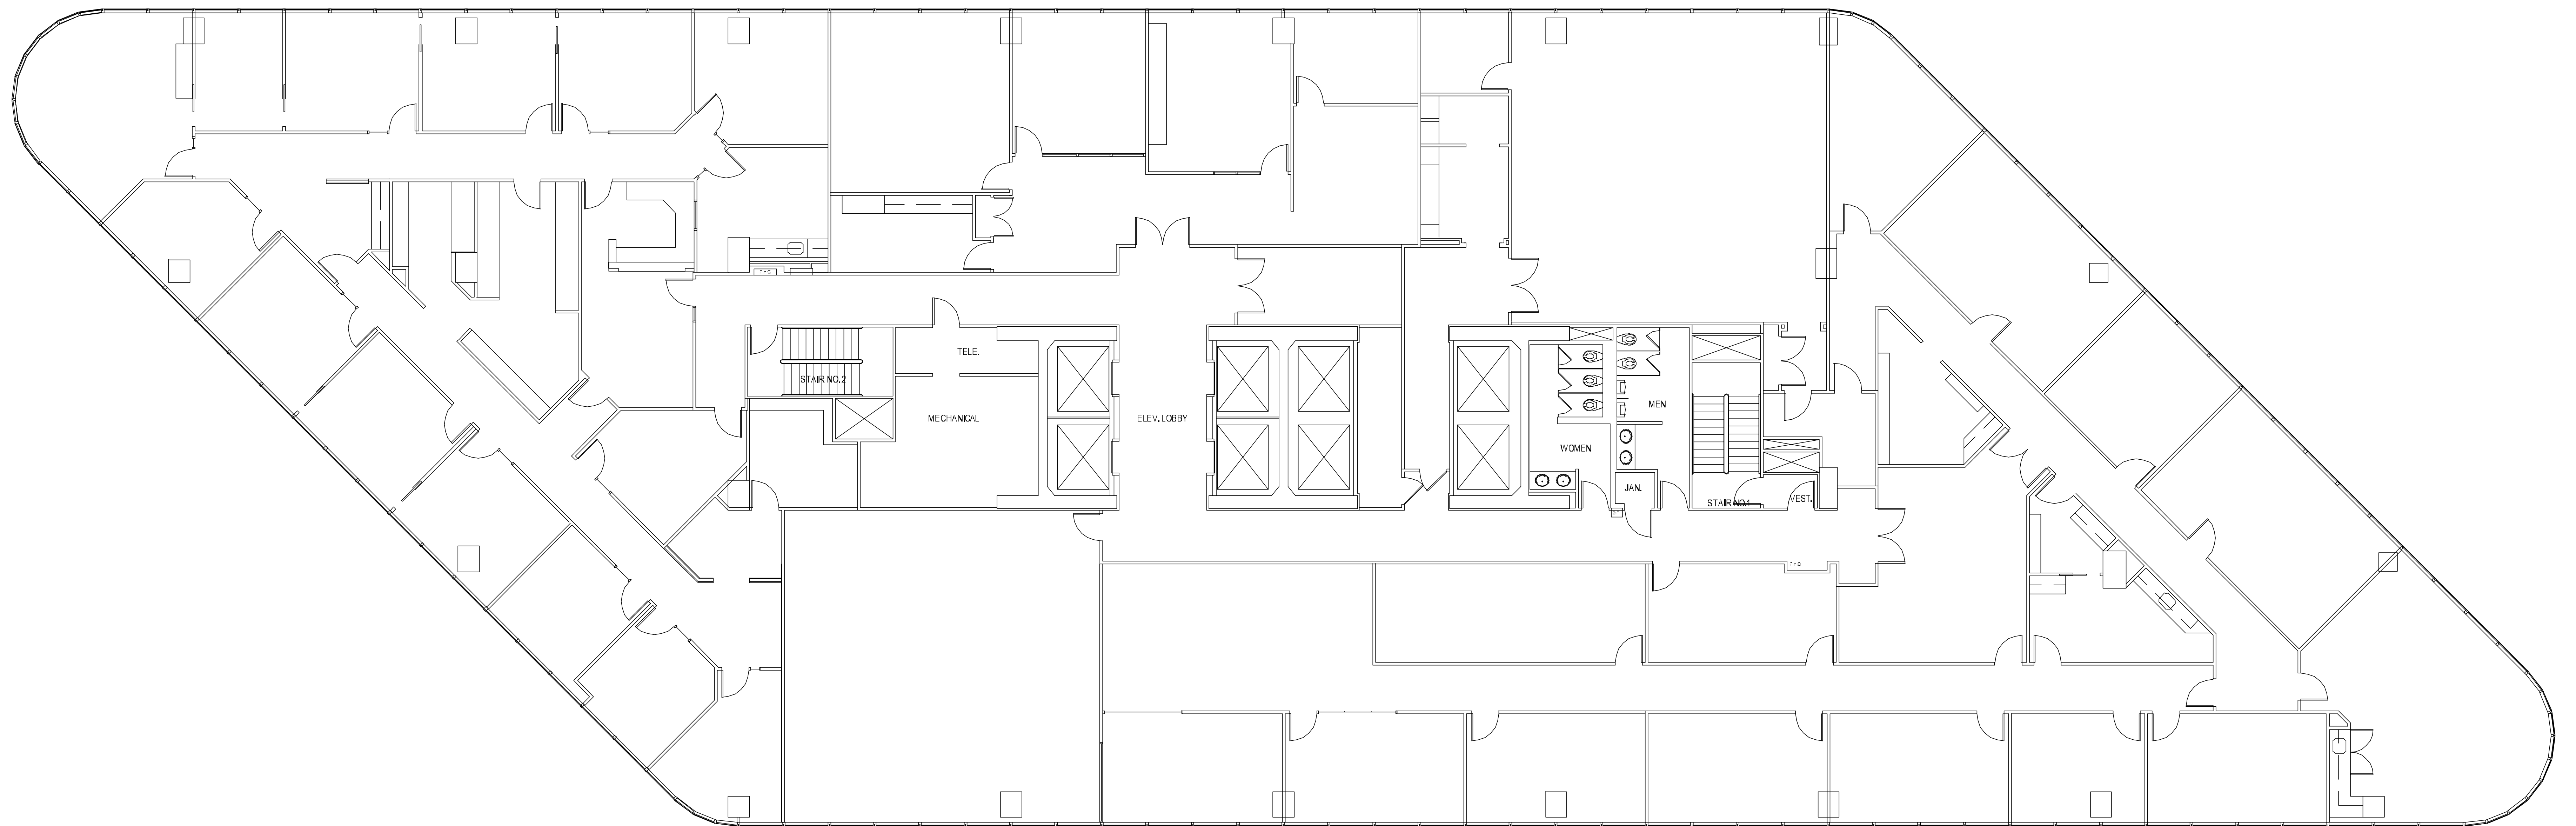

POST OAK CENTRAL - Building 2

SUITE 1100 18,695 RSF