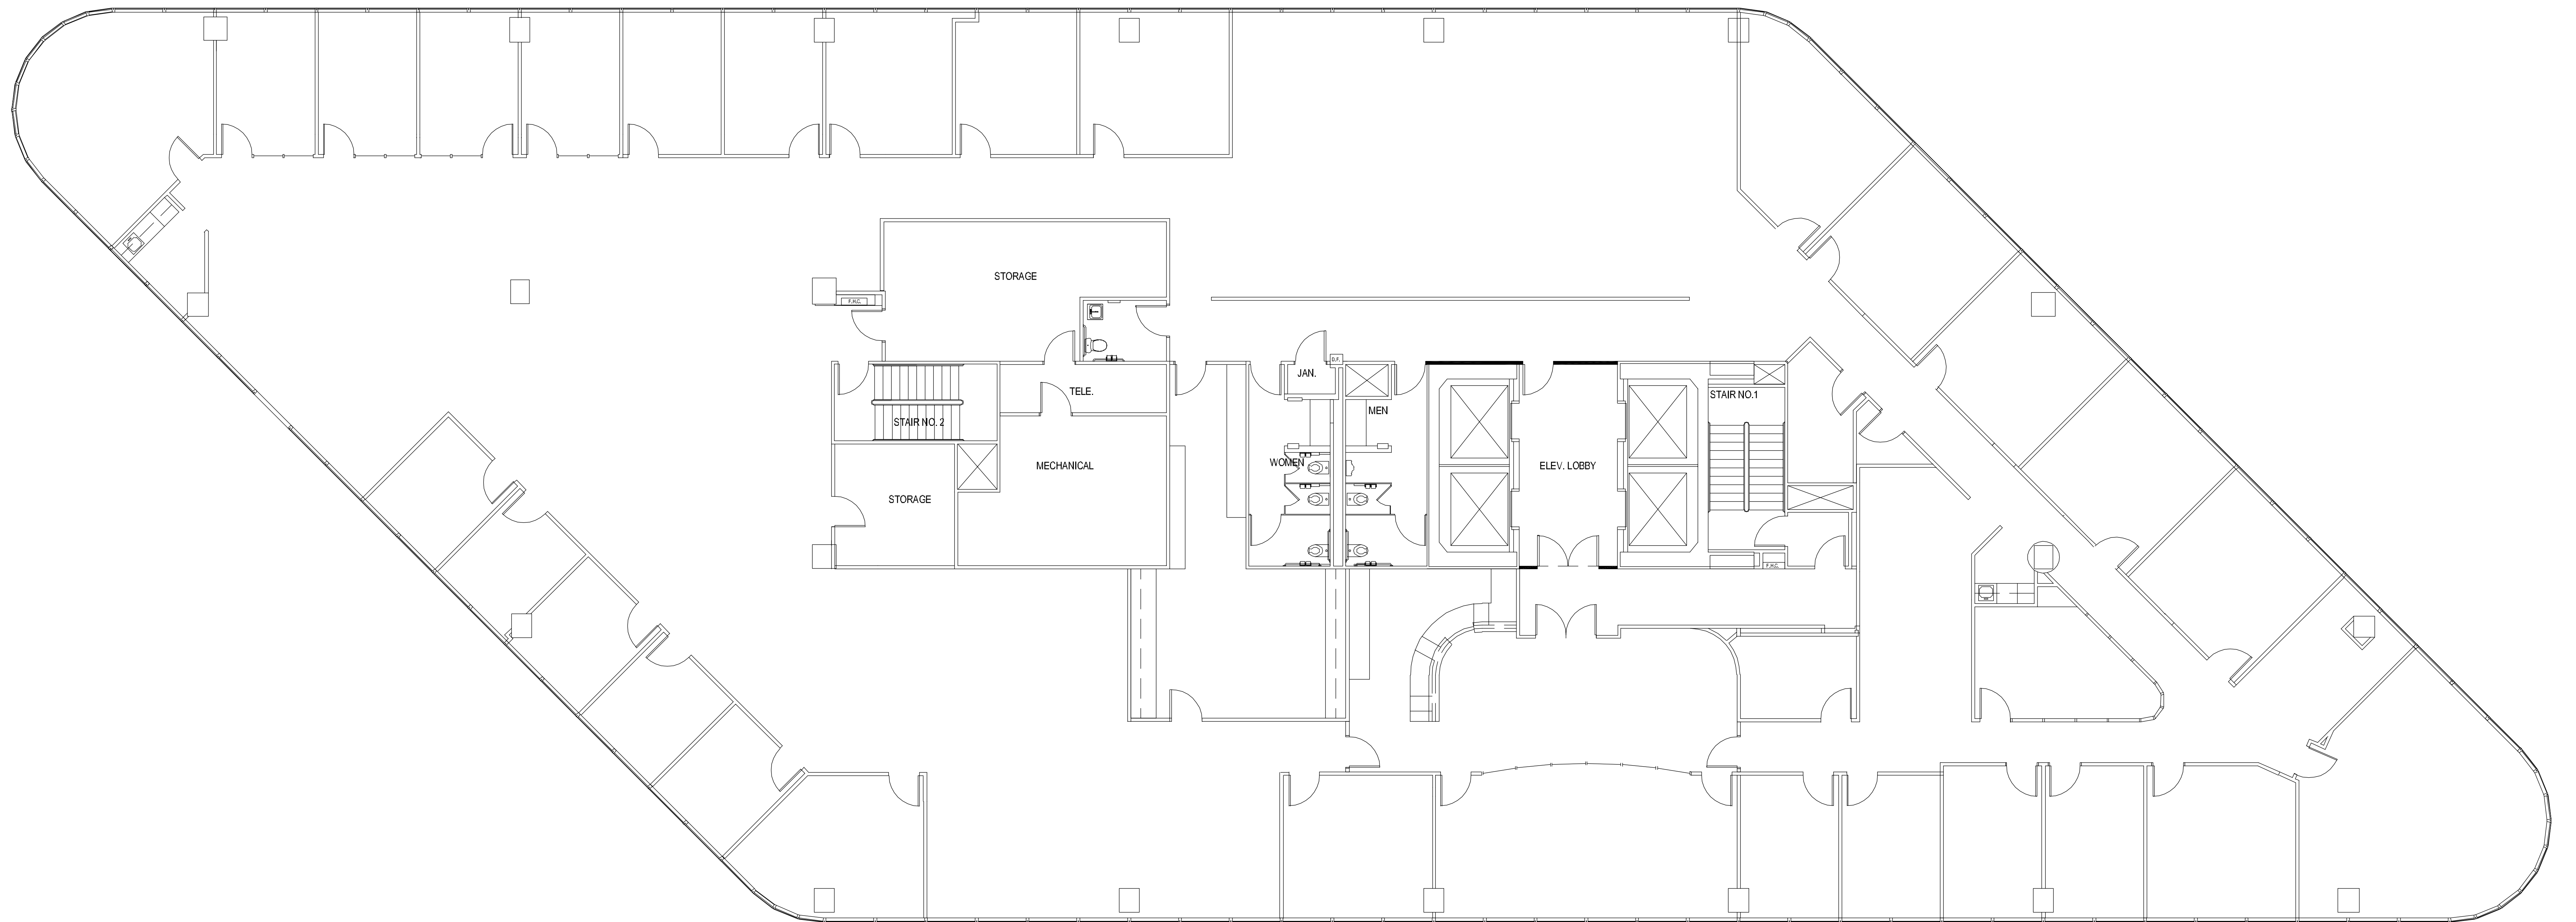

# POST OAK CENTRAL - Building 2

SUITE 1900 16,321 RSF

NORTH