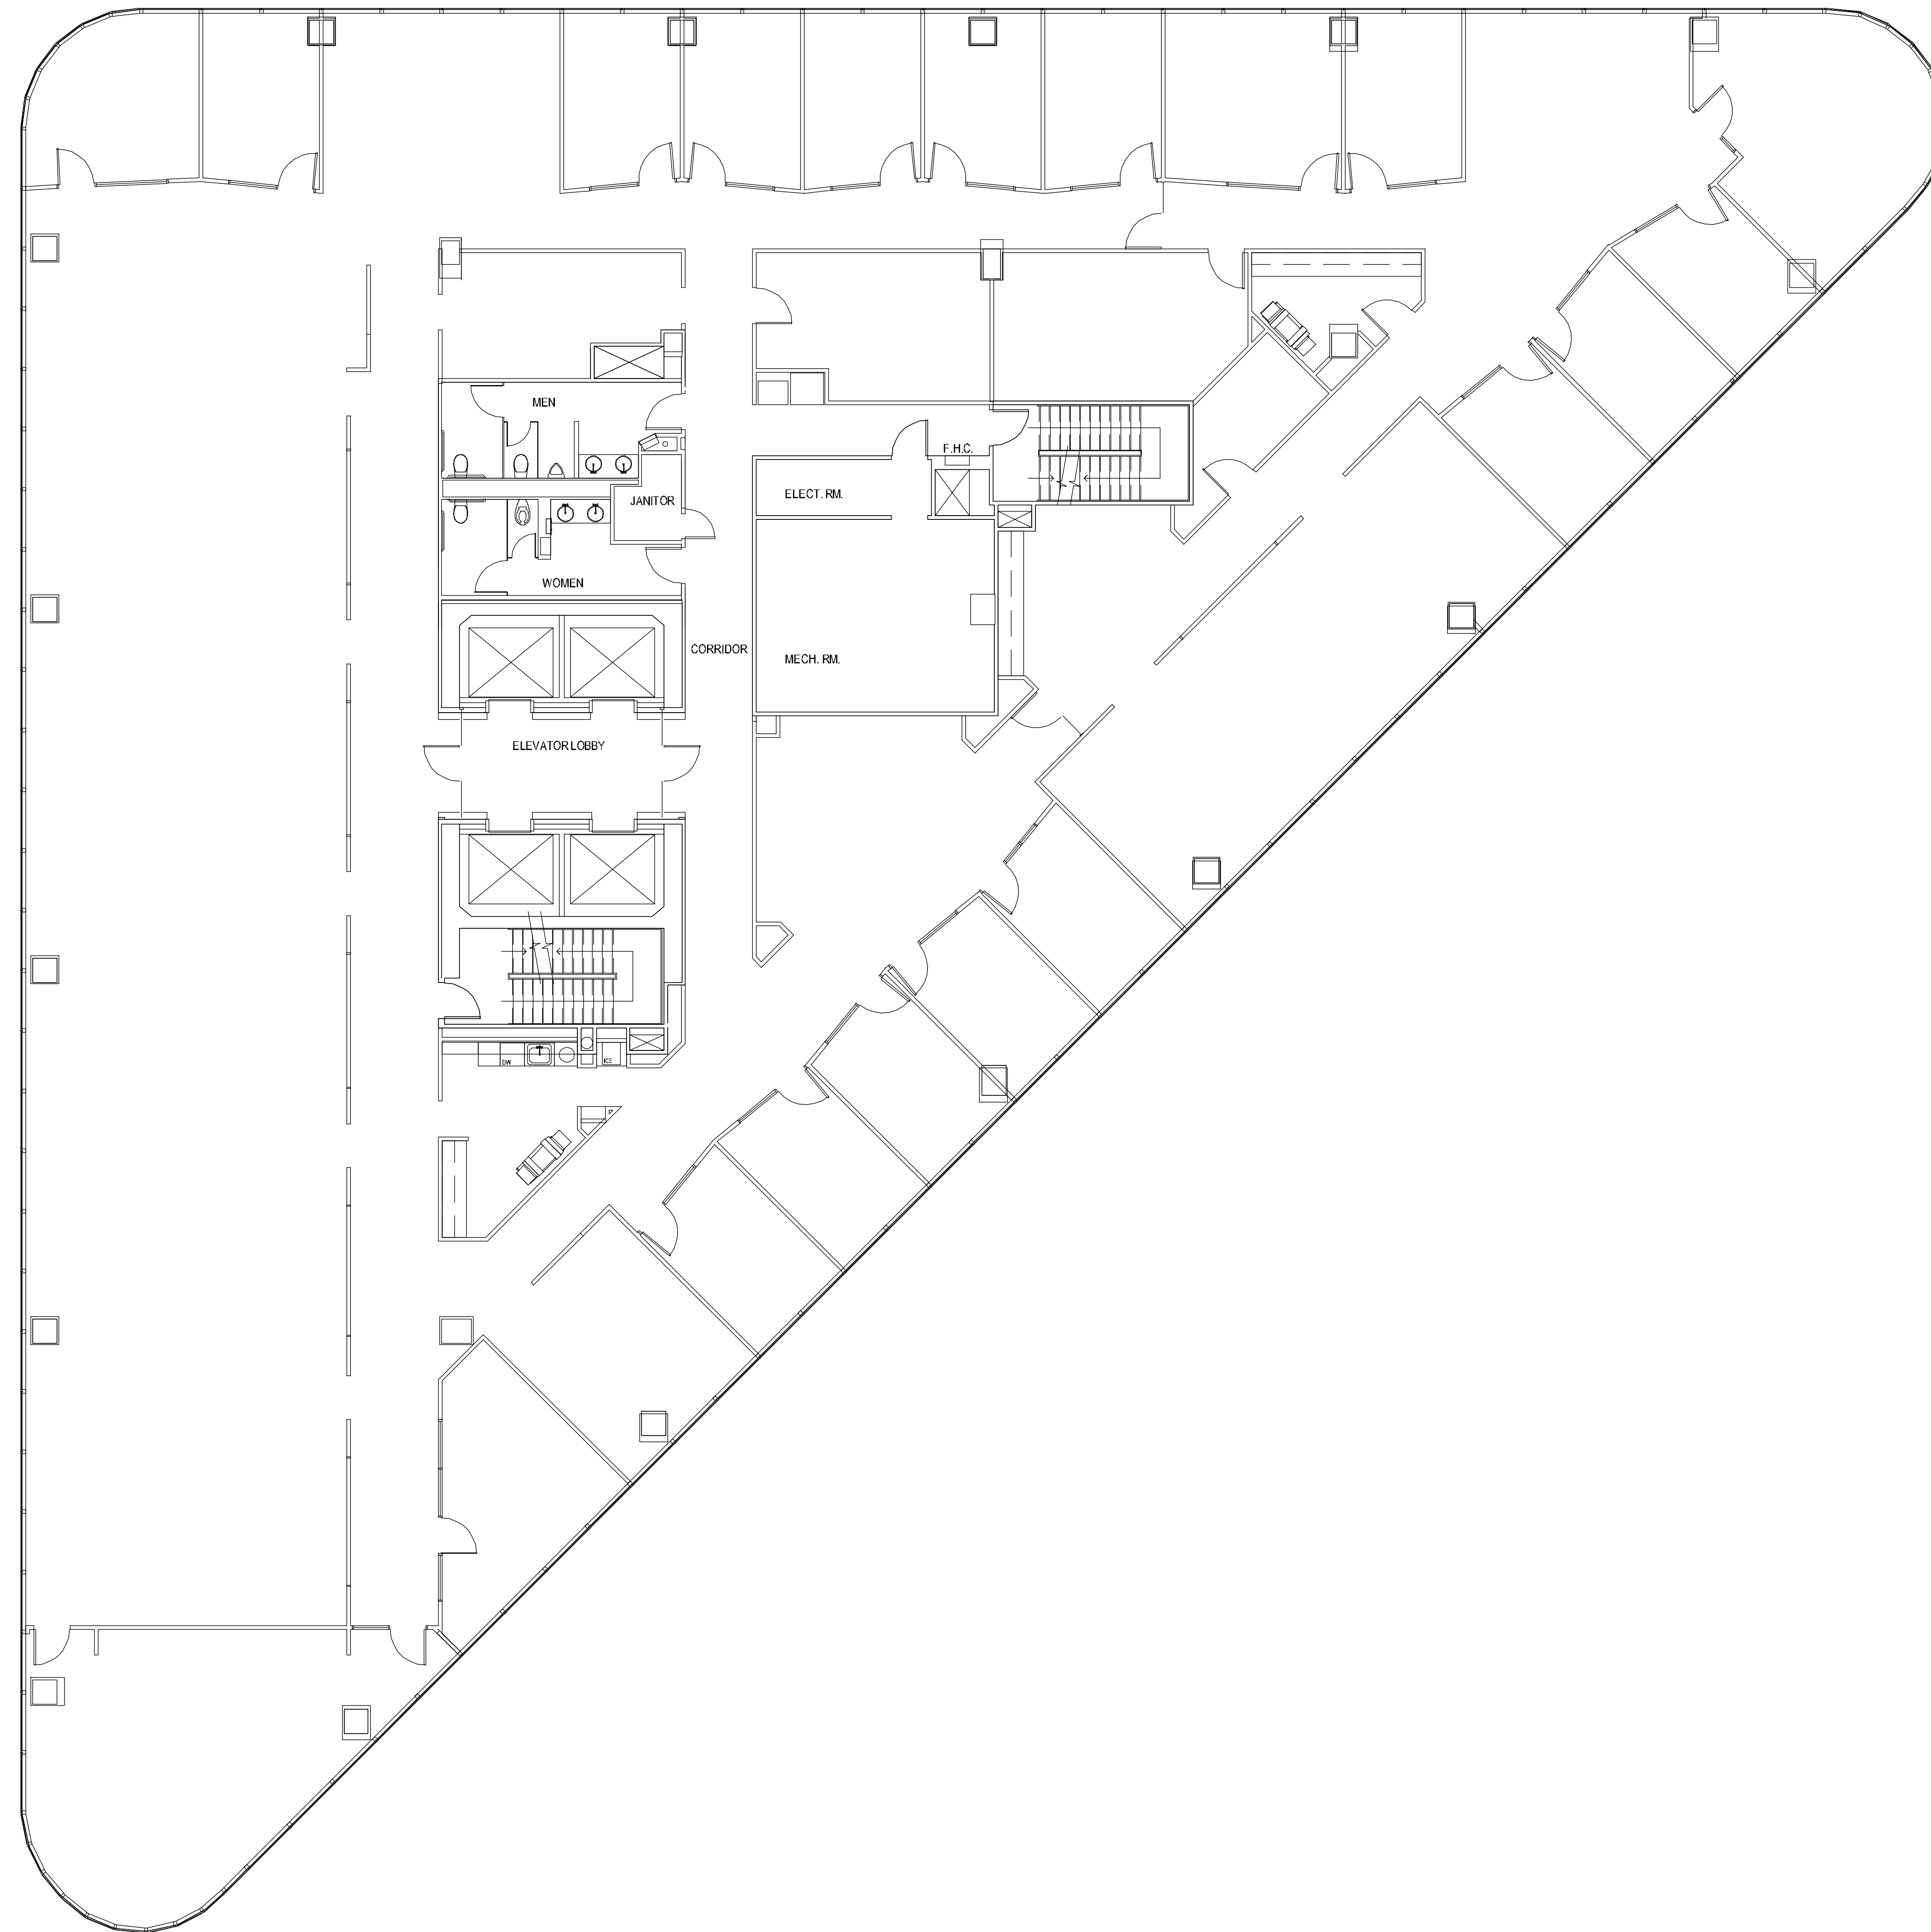

# POST OAK CENTRAL - Building 3

SUITE 1600 14,670 RSF