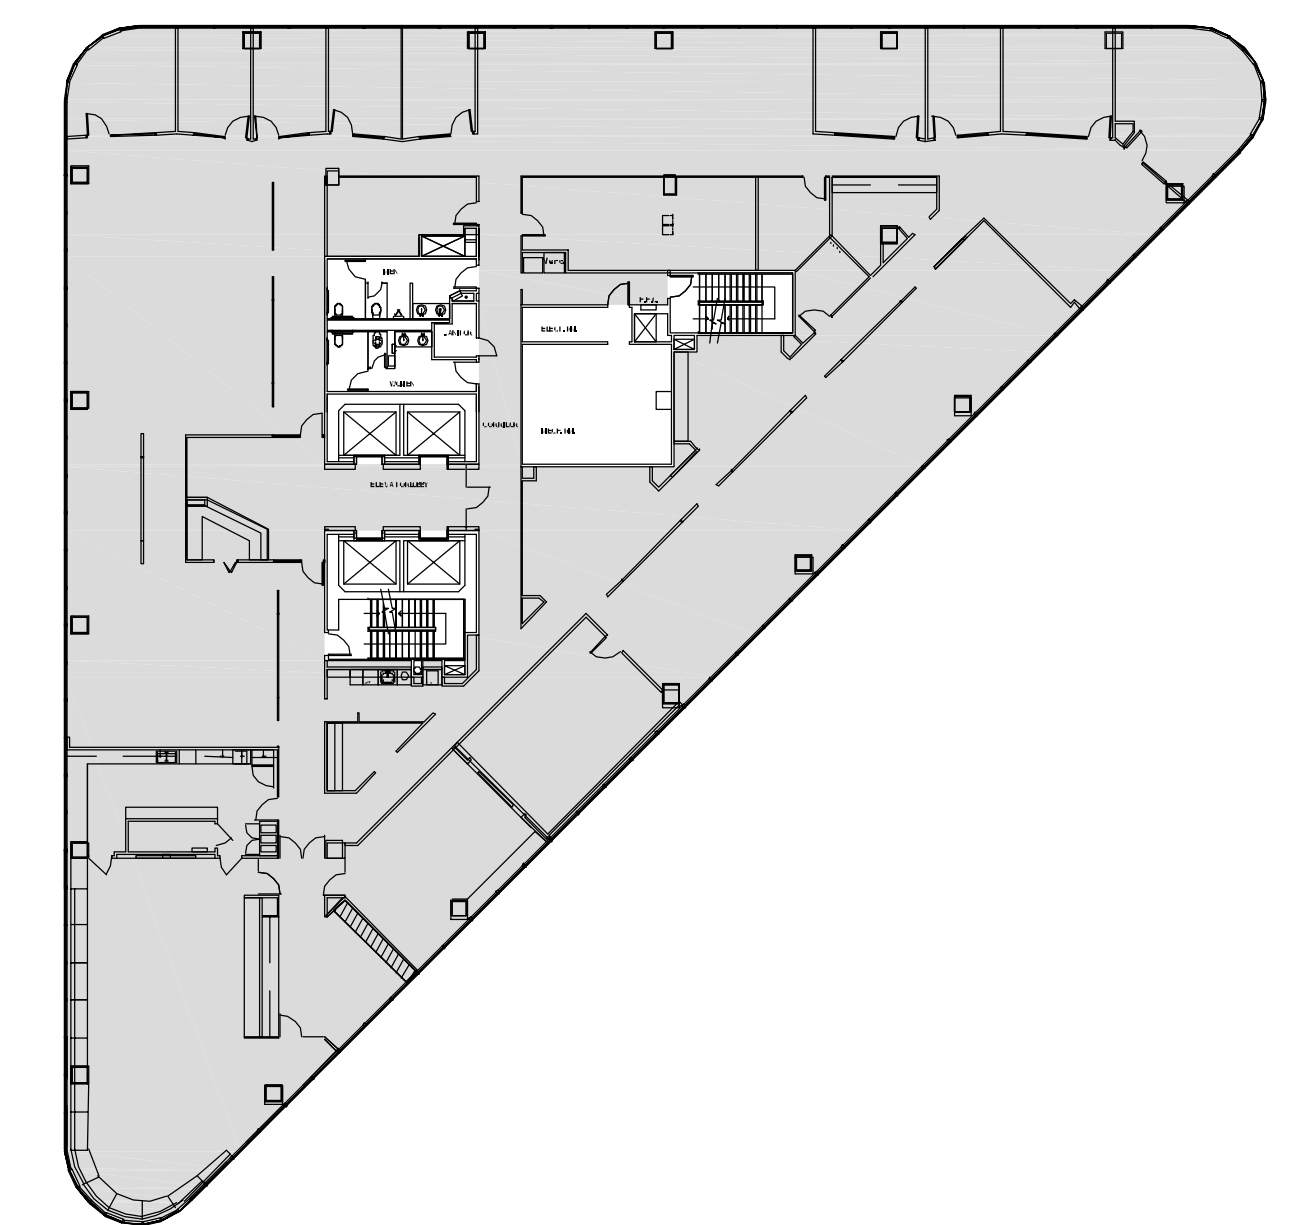

POST OAK CENTRAL - Building 3

SUITE 1900 14,670 RSF