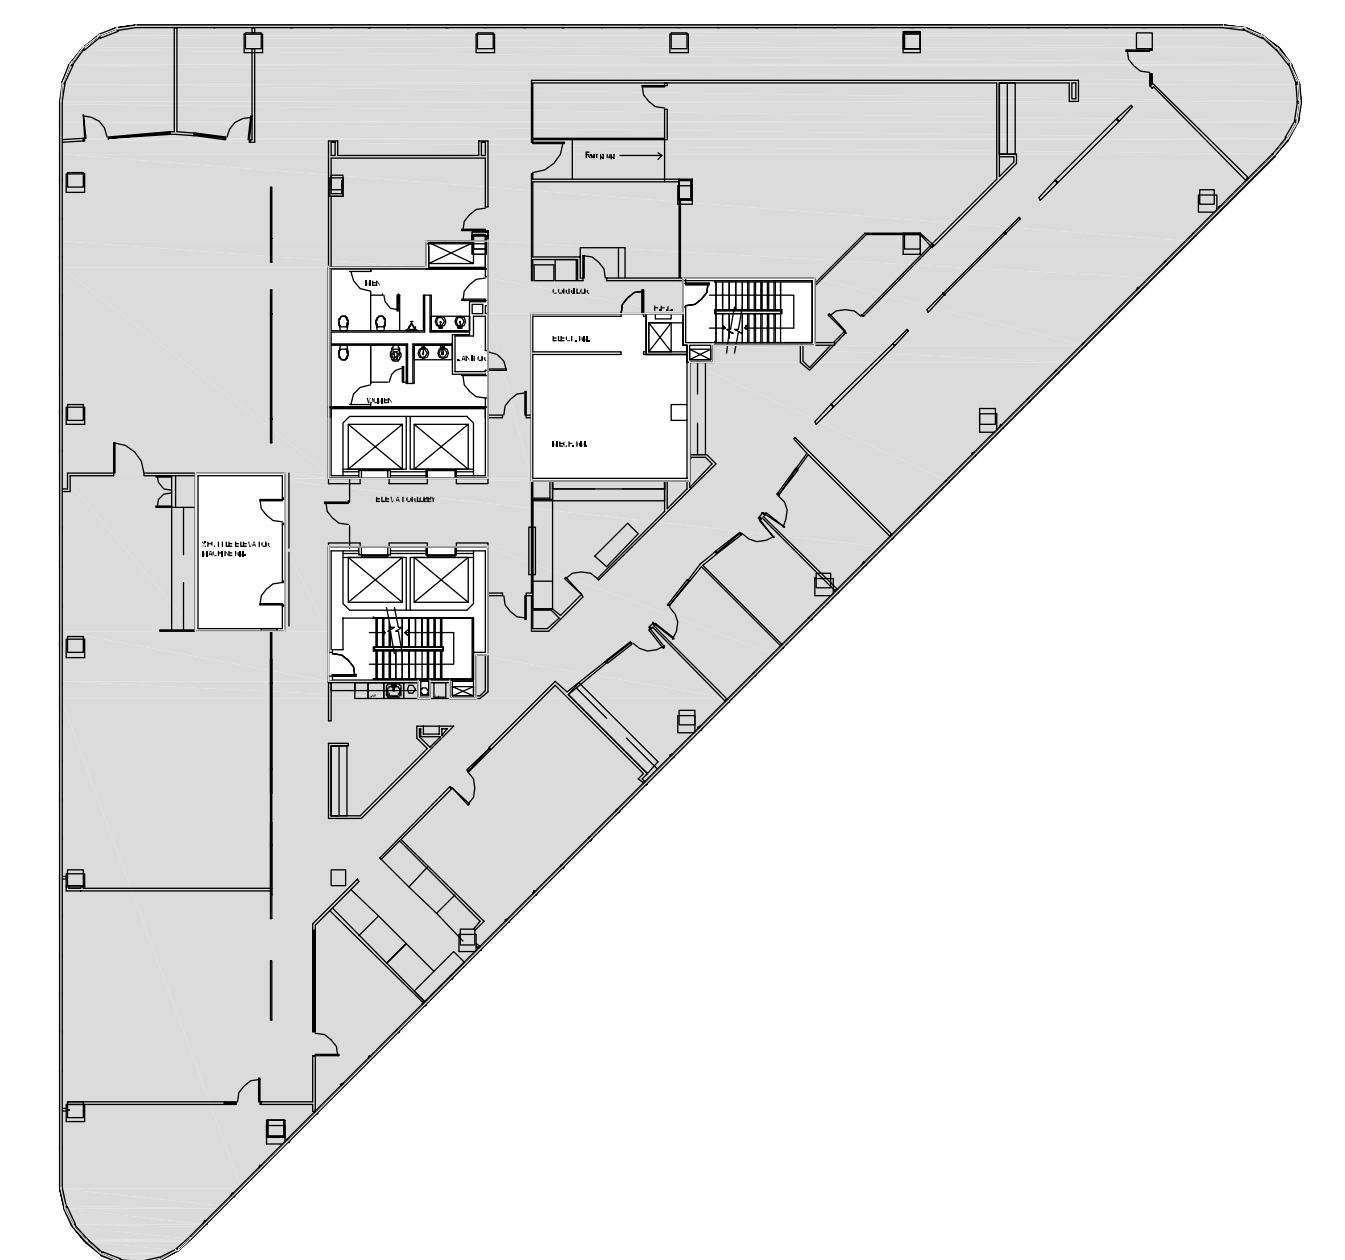

POST OAK CENTRAL - Building 3

SUITE 2000 14,426 RSF